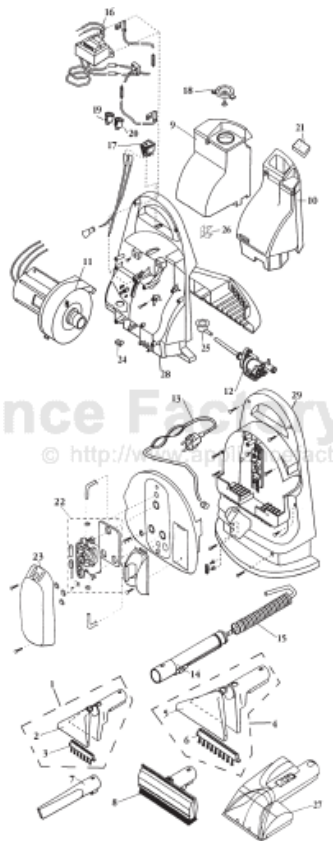

This Owner's Manual is provided and hosted by [Appliance Factory Parts](#).

Bissell 1720-Q Owner's Manual

[Shop genuine replacement parts for Bissell 1720-Q](#)

[Find Your Bissell Vacuum Cleaner Parts - Select From 377 Models](#)

----- Manual continues below part list -----

Available Replacement Parts for Bissell 1720-Q

[B-603-0983](#)

BRUSH/ NOZZLE HEAD.

Original & Replacement **BISSELL**

PORTABLE DEEP CLEANER LITTLE GREEN Models 1720-1, 1720-2, 1720-3, 1720-Q
PORTABLE DEEP CLEANER LITTLE GREEN PROHEAT Models 1725, 1725-1

KEY	PART NO.	DESCRIPTION
1	B-603-0983	Cleaning Nozzle Ass'y 4"
2	NLA	Spray Window 4" (Order B-603-0983)
3	B-603-0984	Brush Insert 4"
4	B-603-0985	Cleaning Nozzle Ass'y 6"
5	NLA	Spray Window 6"
6	B-603-0986	Brush Insert 6"
7	NLA	Crevice Tool
8	NLA	Window Washing Tool
9	NLA	Solution Tank - White 1720-1
9	B-603-1202	Solution Tank - Tinted 1720-2, 1720-3
9	NLA	Solution Tank - Tinted 1720-Q
9	NLA	Solution Tank - White 1725
9	NLA	Solution Tank - White 1725-1
10	B-603-1201	Recovery Tank - White 1720-1 1725, 1725-1
10	B-603-1203	Recovery Tank - Tinted 1720-2, 1720-3, 1720-Q
11	B-603-7150	Motor Ass'y
12	NLA	Pump Ass'y
13	B-603-2890	Power Cord 20'
14	B-603-4985	Hand Grip Ass'y
15	NLA	Hose Ass'y
16	NLA	Transformer Ass'y
17	NLA	Rocker Switch 1720-1, 1720-2, 1720-3, 1720-Q
18	B-603-2908	Solution Tank Cover Ass'y
19	NLA	Power Switch 1725, 1725-1
20	B-603-0435	Heater Switch 1725, 1725-1
21	NLA	Foam Filter
22	B-603-0433	Heater Ass'y 1725, 1725-1
23	NLA	Heater Cover
24	B-603-9001	Tank Clamp Repair Clip
25	NLA	Tank To Pump Tube Ass'y
26	NLA	Tank Lock Clip (Order B-010-2481)
27	B-010-1185	Turbo Brush Ass'y
28	NLA	Front Housing Ass'y
29	N/A	Rear Housing Ass'y