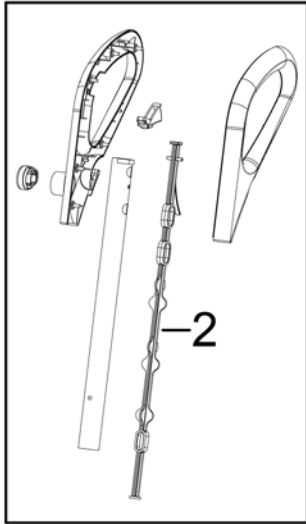

# Bissell 1770C Owner's Manual

[Shop genuine replacement parts for Bissell 1770C](#)

[Find Your Bissell Vacuum Cleaner Parts - Select From 376 Models](#)

----- Manual continues below -----

## Series 1770, 1970, 2080, 2090

**Lightweight Deep Cleaner**

QuickSteamer® II Series 1770, 1970, 2080, 2090

KEY	PART NO	DESCRIPTION
1	B-203-5519	Handle Assy - Be Green
1	B-203-5520	Handle Assy - Vulcanic Satin
1	B-203-5569	Handle Assy - Titanium
2	B-203-5552	Push Rod Kit (upper, middle & lower push rods)
3	B-203-5521	Screw Kit
4	B-203-5537	Clean Tank w Cap - 1770, 1970
4	B-203-5540	Clean Tank w Cap - 2080
4	B-203-5573	Clean Tank w Cap - 2090
5	B-203-5541	Cap & Insert Assy
6	B-203-5553	Receiver Assy
7	B-203-5566	Wheel Axle Kit (2 axles, 2 e-rings)
8	B-203-5565	Wheel (2pk)
9	B-203-5522	Recovery Tank Assy - 1770, 1970
9	B-203-5523	Recovery Tank Assy - 2080
9	B-203-5571	Recovery Tank Assy - 2090
10	B-203-5525	Foam Filter Grille w/ Filter - 1770, 1970
10	B-203-5526	Foam Filter Grille w/ Filter - 2080
10	B-203-5572	Foam Filter Grille w/ Filter - 2090
11	B-203-5527	Foam Filter
12	B-203-5524	Recovery Tank Handle
13	B-203-5555	Rear Cover - Be Green
13	B-203-5556	Rear Cover - Vulcanic Satin
13	B-203-5574	Rear Cover - Titanium
14	B-203-5562	Motor Cover
15	B-203-5559	Motor
16	B-203-5558	Motor Support Gasket (2pk)
17	B-203-5557	Detent Lever Assy (pedal, pin & spring)
18	B-203-5564	Base w/ Brush Motor
19	B-203-5549	Belt
20	B-203-5554	Switch (pedal, switch, spring, pin, gasket, support)
21	B-203-5543	Latches - Recovery Tank (2pk)
22	B-203-5530	Nozzle Latch
23	B-203-5551	Side Brush (Left & Right)
24	B-203-5560	Spray Bar - 1770, 1970
24	B-203-5561	Spray Bar - 2080, 2090
25	B-203-5529	Nozzle
26	B-203-5550	Swivel Arm Kit
27	B-203-5546	Brush - Rotating
28	B-203-5545	Brush - Stationary
29	B-203-5548	Bare Floor Tool - (for rotating brush units)
30	B-203-5547	Bare Floor Tool - (for stationary brush units)
31	B-203-5563	Cord
xx	6035623	User's Guide - Canada
xx	2035617	User's Guide - United States