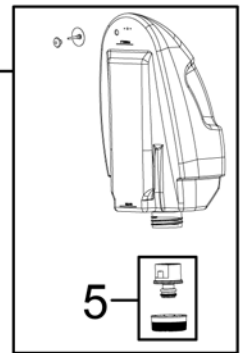

## Series 1770, 1970, 2080, 2090

**Lightweight Deep Cleaner**

QuickSteamer® II Series 1770, 1970, 2080, 2090

KEY	PART NO	DESCRIPTION
1	B-203-5519	Handle Assy - Be Green
1	B-203-5520	Handle Assy - Vulcanic Satin
1	B-203-5569	Handle Assy - Titanium
2	B-203-5552	Push Rod Kit (upper, middle & lower push rods)
3	B-203-5521	Screw Kit
4	B-203-5537	Clean Tank w Cap - 1770, 1970
4	B-203-5540	Clean Tank w Cap - 2080
4	B-203-5573	Clean Tank w Cap - 2090
5	B-203-5541	Cap & Insert Assy
6	B-203-5553	Receiver Assy
7	B-203-5566	Wheel Axle Kit (2 axles, 2 e-rings)
8	B-203-5565	Wheel (2pk)
9	B-203-5522	Recovery Tank Assy - 1770, 1970
9	B-203-5523	Recovery Tank Assy - 2080
9	B-203-5571	Recovery Tank Assy - 2090
10	B-203-5525	Foam Filter Grille w/ Filter - 1770, 1970
10	B-203-5526	Foam Filter Grille w/ Filter - 2080
10	B-203-5572	Foam Filter Grille w/ Filter - 2090
11	B-203-5527	Foam Filter
12	B-203-5524	Recovery Tank Handle
13	B-203-5555	Rear Cover - Be Green
13	B-203-5556	Rear Cover - Vulcanic Satin
13	B-203-5574	Rear Cover - Titanium
14	B-203-5562	Motor Cover
15	B-203-5559	Motor
16	B-203-5558	Motor Support Gasket (2pk)
17	B-203-5557	Detent Lever Assy (pedal, pin & spring)
18	B-203-5564	Base w/ Brush Motor
19	B-203-5549	Belt
20	B-203-5554	Switch (pedal, switch, spring, pin, gasket, support)
21	B-203-5543	Latches - Recovery Tank (2pk)
22	B-203-5530	Nozzle Latch
23	B-203-5551	Side Brush (Left & Right)
24	B-203-5560	Spray Bar - 1770, 1970
24	B-203-5561	Spray Bar - 2080, 2090
25	B-203-5529	Nozzle
26	B-203-5550	Swivel Arm Kit
27	B-203-5546	Brush - Rotating
28	B-203-5545	Brush - Stationary
29	B-203-5548	Bare Floor Tool - (for rotating brush units)
30	B-203-5547	Bare Floor Tool - (for stationary brush units)
31	B-203-5563	Cord
xx	6035623	User's Guide - Canada
xx	2035617	User's Guide - United States