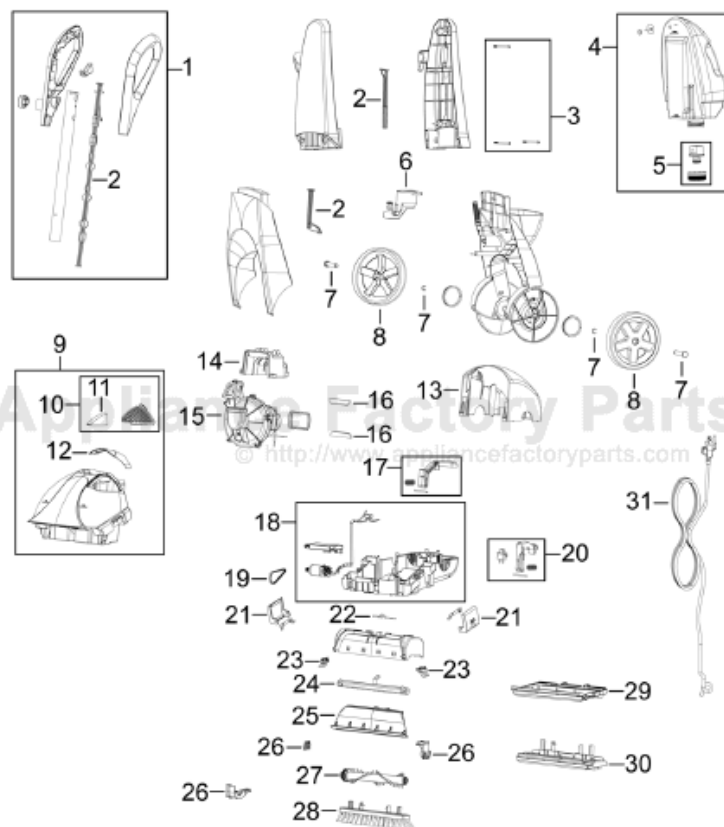

# Bissell 1770C Owner's Manual

[Shop genuine replacement parts for Bissell 1770C](#)

[Find Your Bissell Vacuum Cleaner Parts - Select From 376 Models](#)

----- Manual continues below -----

## Series 1770, 1970, 2080, 2090

**Lightweight Deep Cleaner**

QuickSteamer® II Series 1770, 1970, 2080, 2090

KEY	PART NO	DESCRIPTION
1	B-203-5519	Handle Assy - Be Green
1	B-203-5520	Handle Assy - Vulcanic Satin
1	B-203-5569	Handle Assy - Titanium
2	B-203-5552	Push Rod Kit (upper, middle & lower push rods)
3	B-203-5521	Screw Kit
4	B-203-5537	Clean Tank w Cap - 1770, 1970
4	B-203-5540	Clean Tank w Cap - 2080
4	B-203-5573	Clean Tank w Cap - 2090
5	B-203-5541	Cap & Insert Assy
6	B-203-5553	Receiver Assy
7	B-203-5566	Wheel Axle Kit (2 axles, 2 e-rings)
8	B-203-5565	Wheel (2pk)
9	B-203-5522	Recovery Tank Assy - 1770, 1970
9	B-203-5523	Recovery Tank Assy - 2080
9	B-203-5571	Recovery Tank Assy - 2090
10	B-203-5525	Foam Filter Grille w/ Filter - 1770, 1970
10	B-203-5526	Foam Filter Grille w/ Filter - 2080
10	B-203-5572	Foam Filter Grille w/ Filter - 2090
11	B-203-5527	Foam Filter
12	B-203-5524	Recovery Tank Handle
13	B-203-5555	Rear Cover - Be Green
13	B-203-5556	Rear Cover - Vulcanic Satin
13	B-203-5574	Rear Cover - Titanium
14	B-203-5562	Motor Cover
15	B-203-5559	Motor
16	B-203-5558	Motor Support Gasket (2pk)
17	B-203-5557	Detent Lever Assy (pedal, pin & spring)
18	B-203-5564	Base w/ Brush Motor
19	B-203-5549	Belt
20	B-203-5554	Switch (pedal, switch, spring, pin, gasket, support)
21	B-203-5543	Latches - Recovery Tank (2pk)
22	B-203-5530	Nozzle Latch
23	B-203-5551	Side Brush (Left & Right)
24	B-203-5560	Spray Bar - 1770, 1970
24	B-203-5561	Spray Bar - 2080, 2090
25	B-203-5529	Nozzle
26	B-203-5550	Swivel Arm Kit
27	B-203-5546	Brush - Rotating
28	B-203-5545	Brush - Stationary
29	B-203-5548	Bare Floor Tool - (for rotating brush units)
30	B-203-5547	Bare Floor Tool - (for stationary brush units)
31	B-203-5563	Cord
xx	6035623	User's Guide - Canada
xx	2035617	User's Guide - United States