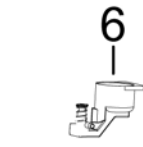

## Series 1770, 1970, 2080, 2090

**Lightweight Deep Cleaner**

QuickSteamer® II Series 1770, 1970, 2080, 2090

KEY	PART NO	DESCRIPTION
1	B-203-5519	Handle Assy - Be Green
1	B-203-5520	Handle Assy - Vulcanic Satin
1	B-203-5569	Handle Assy - Titanium
2	B-203-5552	Push Rod Kit (upper, middle & lower push rods)
3	B-203-5521	Screw Kit
4	B-203-5537	Clean Tank w Cap - 1770, 1970
4	B-203-5540	Clean Tank w Cap - 2080
4	B-203-5573	Clean Tank w Cap - 2090
5	B-203-5541	Cap & Insert Assy
6	B-203-5553	Receiver Assy
7	B-203-5566	Wheel Axle Kit (2 axles, 2 e-rings)
8	B-203-5565	Wheel (2pk)
9	B-203-5522	Recovery Tank Assy - 1770, 1970
9	B-203-5523	Recovery Tank Assy - 2080
9	B-203-5571	Recovery Tank Assy - 2090
10	B-203-5525	Foam Filter Grille w/ Filter - 1770, 1970
10	B-203-5526	Foam Filter Grille w/ Filter - 2080
10	B-203-5572	Foam Filter Grille w/ Filter - 2090
11	B-203-5527	Foam Filter
12	B-203-5524	Recovery Tank Handle
13	B-203-5555	Rear Cover - Be Green
13	B-203-5556	Rear Cover - Vulcanic Satin
13	B-203-5574	Rear Cover - Titanium
14	B-203-5562	Motor Cover
15	B-203-5559	Motor
16	B-203-5558	Motor Support Gasket (2pk)
17	B-203-5557	Detent Lever Assy (pedal, pin & spring)
18	B-203-5564	Base w/ Brush Motor
19	B-203-5549	Belt
20	B-203-5554	Switch (pedal, switch, spring, pin, gasket, support)
21	B-203-5543	Latches - Recovery Tank (2pk)
22	B-203-5530	Nozzle Latch
23	B-203-5551	Side Brush (Left & Right)
24	B-203-5560	Spray Bar - 1770, 1970
24	B-203-5561	Spray Bar - 2080, 2090
25	B-203-5529	Nozzle
26	B-203-5550	Swivel Arm Kit
27	B-203-5546	Brush - Rotating
28	B-203-5545	Brush - Stationary
29	B-203-5548	Bare Floor Tool - (for rotating brush units)
30	B-203-5547	Bare Floor Tool - (for stationary brush units)
31	B-203-5563	Cord
xx	6035623	User's Guide - Canada
xx	2035617	User's Guide - United States