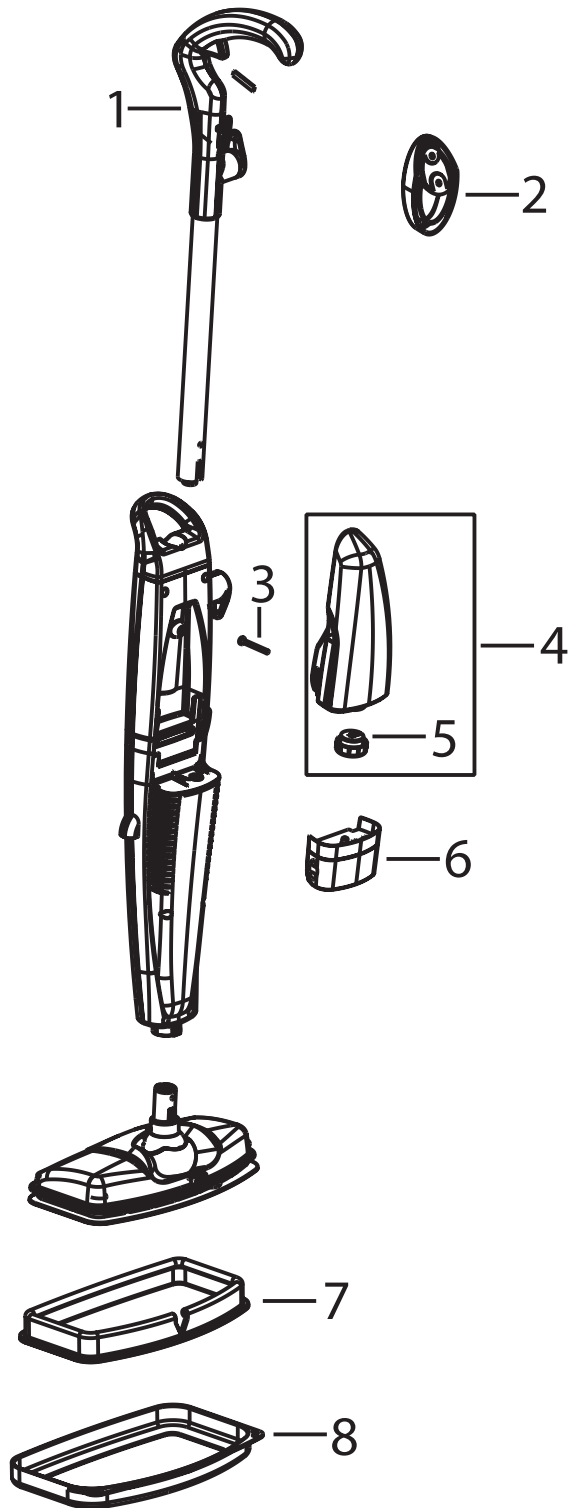

This Owner's Manual is provided and hosted by [Appliance Factory Parts](#).

Bissell 1867 Owner's Manual

[Shop genuine replacement parts for Bissell 1867](#)

[Find Your Bissell Vacuum Cleaner Parts - Select From 376 Models](#)

----- Manual continues below -----

Steam Mop

1867, 31N1, 21H6 Series

Steam Mop

1867, 31N1, 21H6 Series

KEY	PART NO	DESCRIPTION		
1	B-203-2167	Handle Assembly w/Screw		
2	B-203-2168	Storage Hook w/Screw - Green Tea		
2	B-203-2169	Storage Hook w/Screw - Mineral Blue		
3	B-603-2048	Handle Screw		
4	B-203-2159	Water Tank w/Cap & Insert		
5	B-603-2046	Cap & Insert Assembly		
6	B-218-5600	Water Filter		
7	203-2158	Green Microfiber Mop Pad - 2 Pack		
7	B-32525	Gray & White Mop Pad - 2 Pack		
7	B-3255H	Deluxe Mop Pads - 2 Pack (for 21H6 Steam Mop Max series)		
8	B-203-2163	Carpet Glide Attachment		
xx	1204065	User's Guide	1867 =	Steam Mop
xx	6032049	Foot Screw	31N1 =	Steam Mop Deluxe
xx	B-32521	Eucalyptus Mint Fragrance	21N6 =	Steam Mop Max