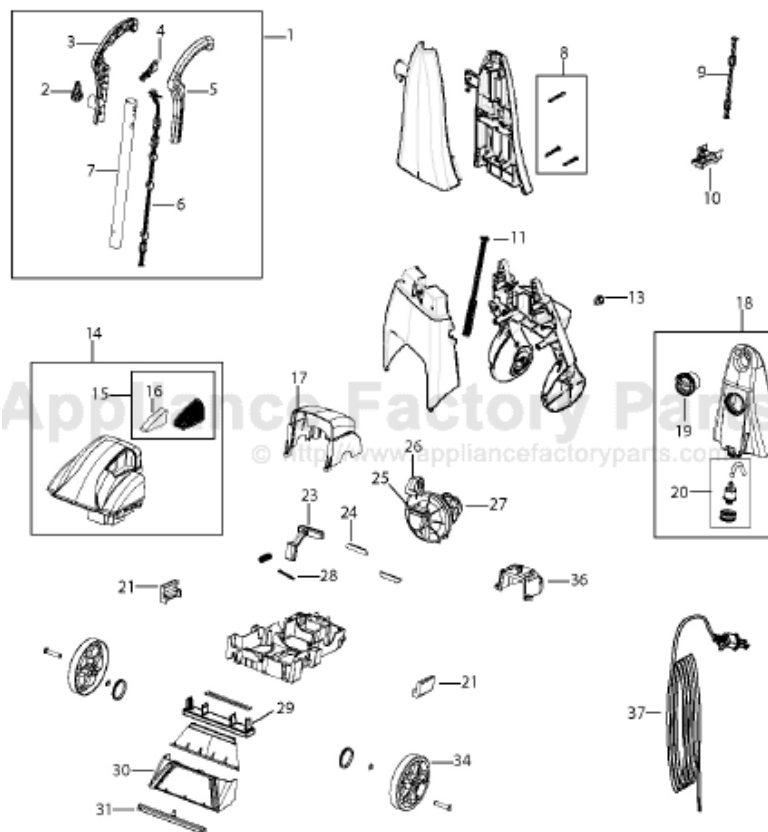

[Find Your Bissell Vacuum Cleaner Parts - Select From 377 Models](#)

----- Manual continues below -----