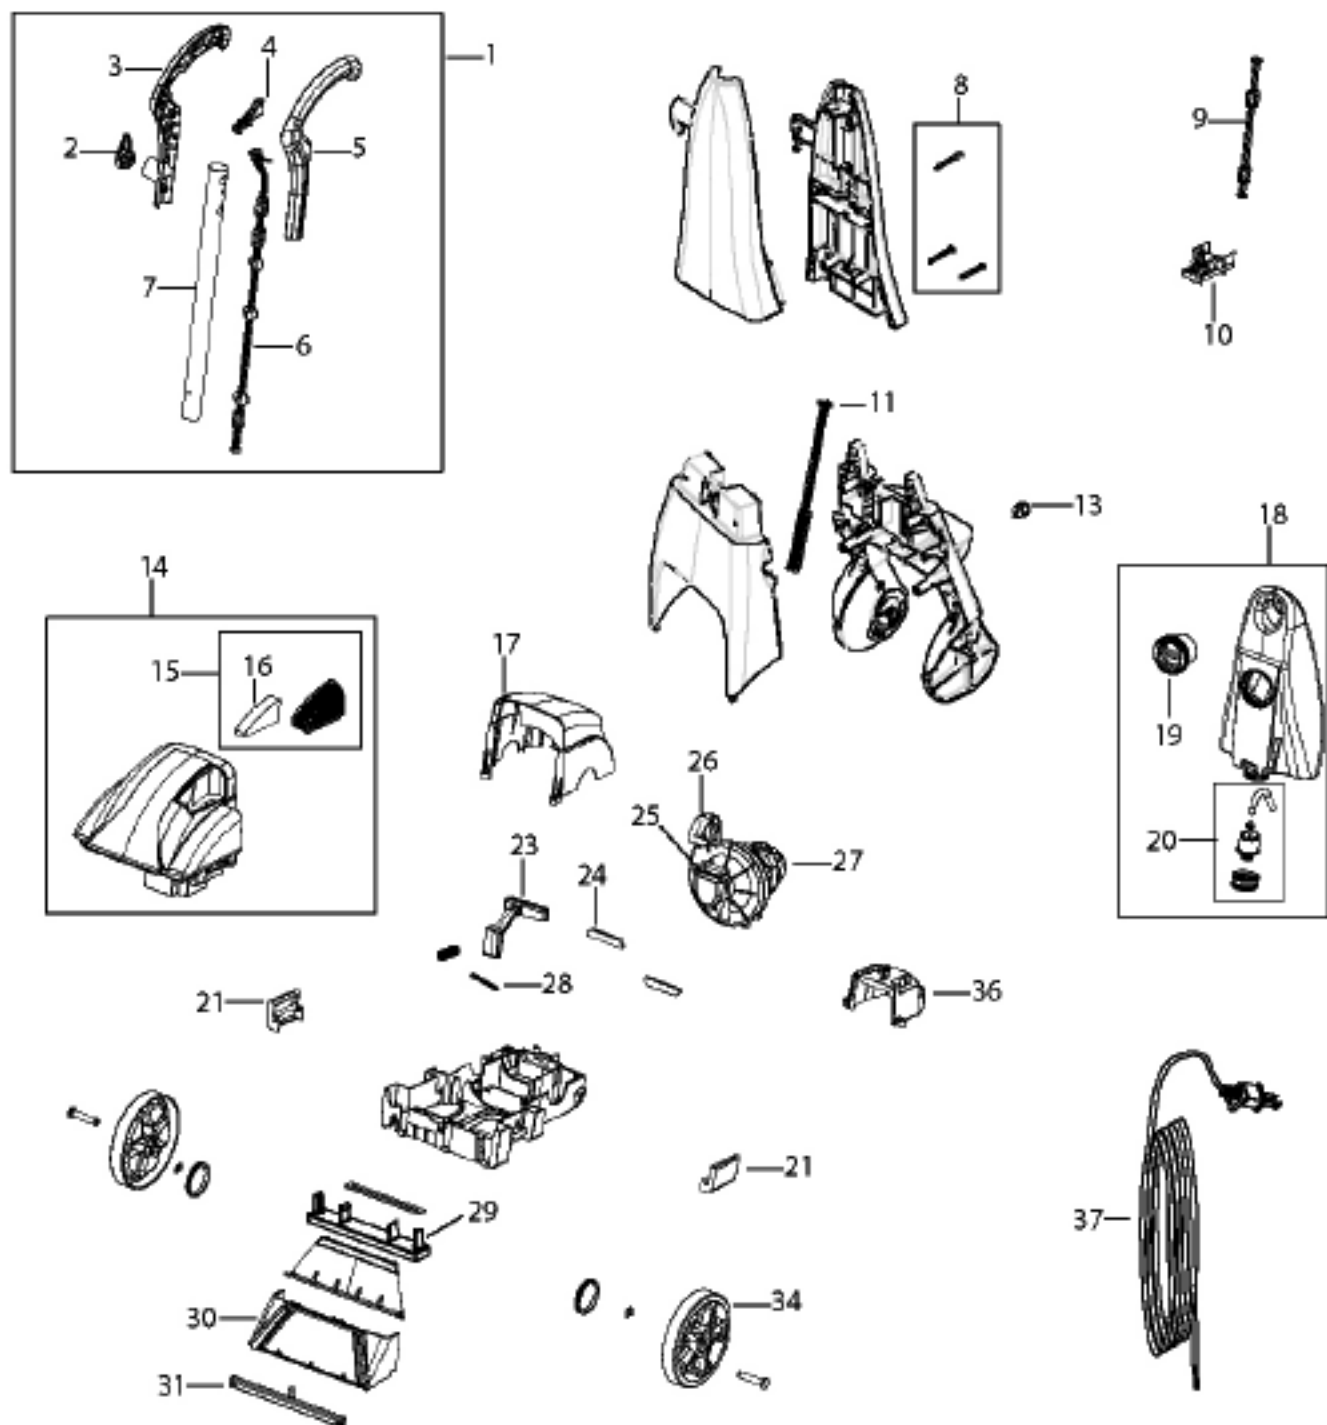

QUICKSTEAMER

Model 1960