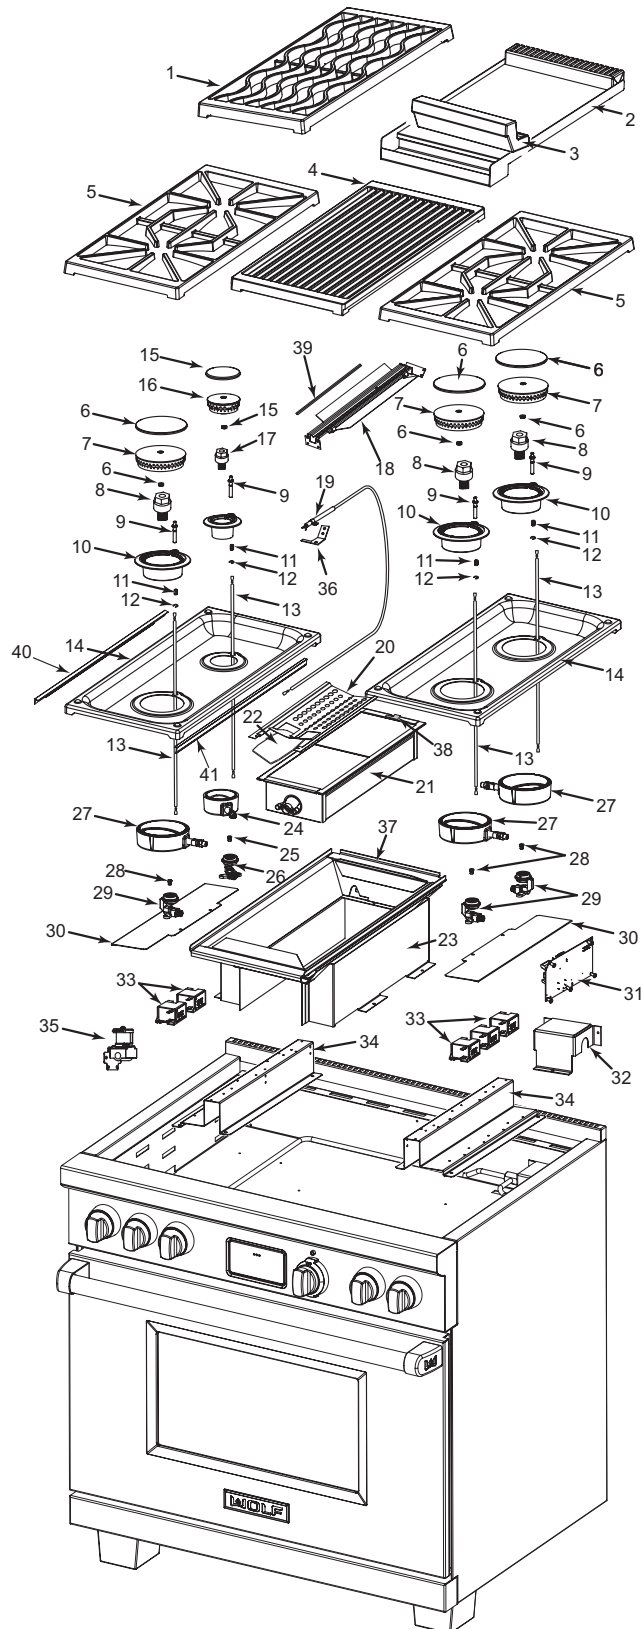

WOLF® Dual Fuel-3 Series Parts List with Exploded Views

36" Dual Fuel Range Top Exploded View for Models DF364C and DF364G

Parts List with Exploded Views **Dual Fuel-3 Series** **WOLF®**

36" Dual Fuel Range Cavity and Side Parts List

<u>Ref #</u>	<u>Part #</u>	<u>Description</u>
1	802068	Outer Side Panel, Lf 36
2	802073	Inner Side, Left
3	802103	Island Trim, 36
4	802067	Outer Side Panel, Rt 36
5	802074	Inner Side, Right
6	800307	Oven Light
7	800942	Switch, Probe
8	800943	Cover, Probe Switch
9	805795	Retainer, Hinge, DF
10	807052	Power Relay Board, Df
11	807049	Control Board
12	806827	ECH Assembly
13	800950	Transformer
14	802257	Door Latch, Motorized
15	802097	Plate, Control Board
16	805795	Retainer, Hinge, DF
17	801616	Deflector, Pan Broil 36"
18	800304	Catalyst, Smoke
19	801615	Element, Broil 36"
20	800699	Convection Assy, Ccw
21	800306	Sensor, Temperature
22	800701	Convection Assy, Cw
23	802157	Caster, Leveling Assy
24	800529	Meat Probe
25	802309	Front Leg Weldment, Lower
26	802396	Front Leg Bolt Assy
27	804152	Element, Bake 2200 Watt
28	803859	Stone, Pizza
29	800736	Rack, Pizza Stone 36"
30	806523	Screw, Shoulder, 8-18
31	802099	Skirt, 36"
32	804341	Rack, Oven Bent 36
33	804340	Rack, Oven Flat 36
34	806520	Guide, Rack Rt, DF
35	802357	Convection Baffle Weldment, 36"
36	806519	Guide, Rack Lt, DF
37	804712	Broiler Pan, Accessory Package
38	802035	Cover Meat Probe Access
39	802321	Leveling Leg, Cosmetic Upper
40	802289	Oven Trim, R 36
41	802288	Oven Trim, Lt 36
42	804302	Bake Pan Assy, Lg
43	804173	Skirt Shield, 36"
44	806064	Leg Bolt Pad, Front
45	806063	Leg Bolt, Front
46	806930	Gasket, Cavity, 36"
47	805780	Mica Washer w/o Adhesive

Not Shown

804069	Wire Harness 30/36 Oc-Pod, Df	805242	Caster, Skirt Assy-Right 3.25
804071	Wire Harness, Pod To Knob Df	805243	Caster, Skirt Assy-Left 3.25
802328	Wire Harness, Meat Probe Df	805244	Caster, Skirt Assy-Right 3.75
804685	Spacer, 0.5" Hinge Pocket	805245	Caster, Skirt Assy-Left 3.75
801554	Hard Fiber Flat Washer, Black	805246	Caster, Skirt Assy-Right 4.25
802420	Hinge, Adjustable	805247	Caster, Skirt Assy-Left 4.25
801949	Pizza Peel	805248	Caster, Skirt Assy-Right 4.75
803816	Lamp Bulb	805249	Caster, Skirt Assy-Left 4.75
805732	Shoulder Screw (Bull Nose)	803379	8-18x1/2" Screw , Retainer Clip
801554	Hard Fiber Flat Washer		
807438	Shield, Control Board - DF