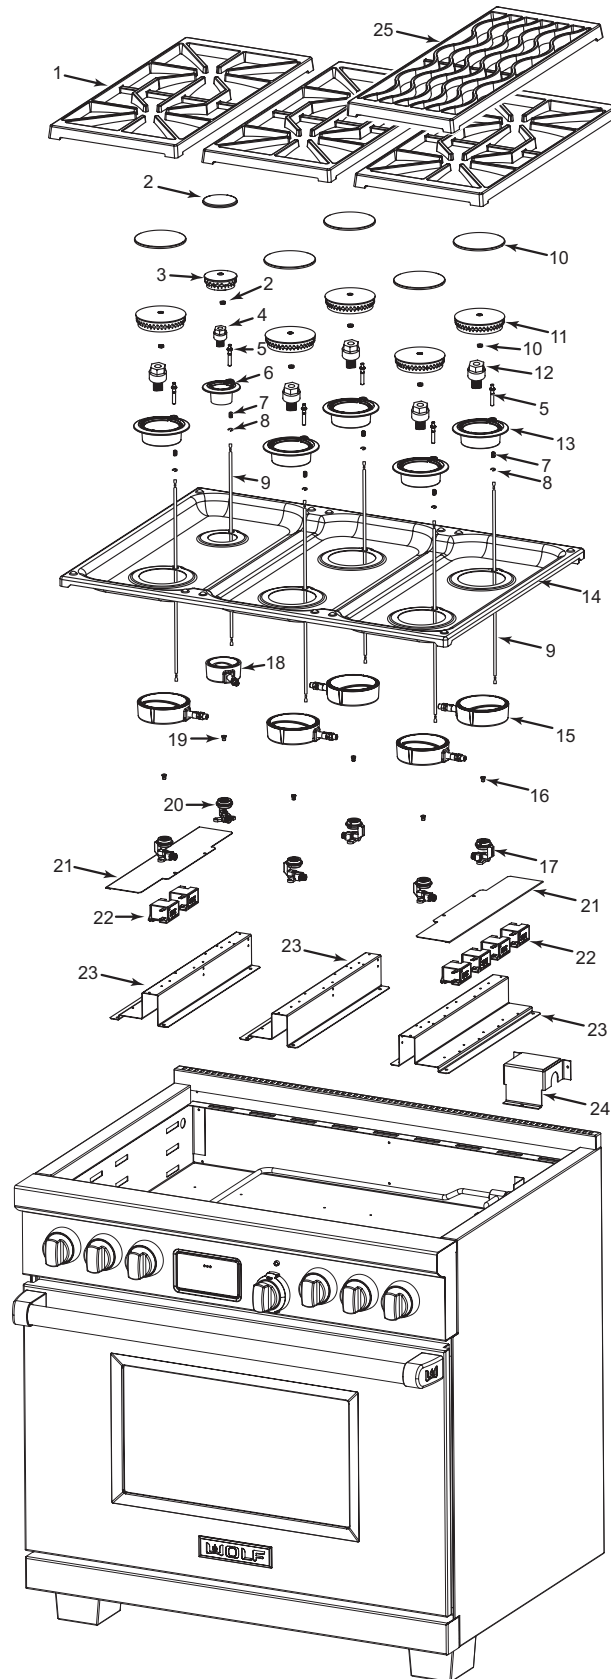

36" Dual Fuel Range Top Parts List for Model DF366

<u>Ref #</u>	<u>Part #</u>	<u>Description</u>
1	802431	Grate, Burner W/Rubber Pad
2	804512	Burner Cap Assy, Sml
3	804877	Burner Head
4	805731	Venturi, Small
5	805299	Igniter, 9.2K
	802449	Igniter, 15K
6	804358	Inner Distribution Ring, Sml
7	720824	Spring
8	802499	Clip, Electrode
9	801274	Lead Wire, 30"
10	804514	Burner Cap Assy, Lg
11	804875	Burner Head, Lg
12	802146	Venturi, Lg
13	802399	Inner Distribution Ring, Lg
14	802090	Burner Pan 6
15	802398	Outer Distribution Ring, Lg
	802276	Outer Distribution Ring, Lg Lp
16	804122	Orifice, Main, Nat, Lg
	804123	Orifice, Main, Lp, Lg
17	802404	Jet Holder, Lg-Natural
	802405	Jet Holder, Lg-Lp
18	800470	Outer Distribution Ring, Sml
	802679	Outer Dist. Ring, Small, Lp
19	801325	Orifice, Main, Nat, Sml
	801319	Orifice, Main, Lp, Sml
20	805730	Jet Holder, Sml
	805729	Jet Holder, Small, Lp
21	804138	Deflector Shield, Burner
22	801232	Spark Module 0+1
23	802032	Burner Support
24	804633	Regulator Box Top
25	804373	S-Grate Package, DF

WOLF® Dual Fuel-3 Series Parts List with Exploded Views

36" Dual Fuel Range Top Exploded View for Model DF366

Parts List with Exploded Views **Dual Fuel-3 Series** **WOLF®**

36" Dual Fuel Range Top Parts List for Models DF364C and DF364G

WOLF® Dual Fuel-3 Series Parts List with Exploded Views

36" Dual Fuel Range Top Exploded View for Models DF364C and DF364G

Parts List with Exploded Views **Dual Fuel-3 Series** **WOLF®**

36" Dual Fuel Range Cavity and Side Parts List

Not Shown

803273	Pin, Pilot
804396	8-32x .375 Set Screw (Handle End Cap)

WOLF® Dual Fuel-3 Series Parts List with Exploded Views

36" Dual Fuel Range Door Exploded View

Parts List with Exploded Views **Dual Fuel-3 Series** **WOLF®**