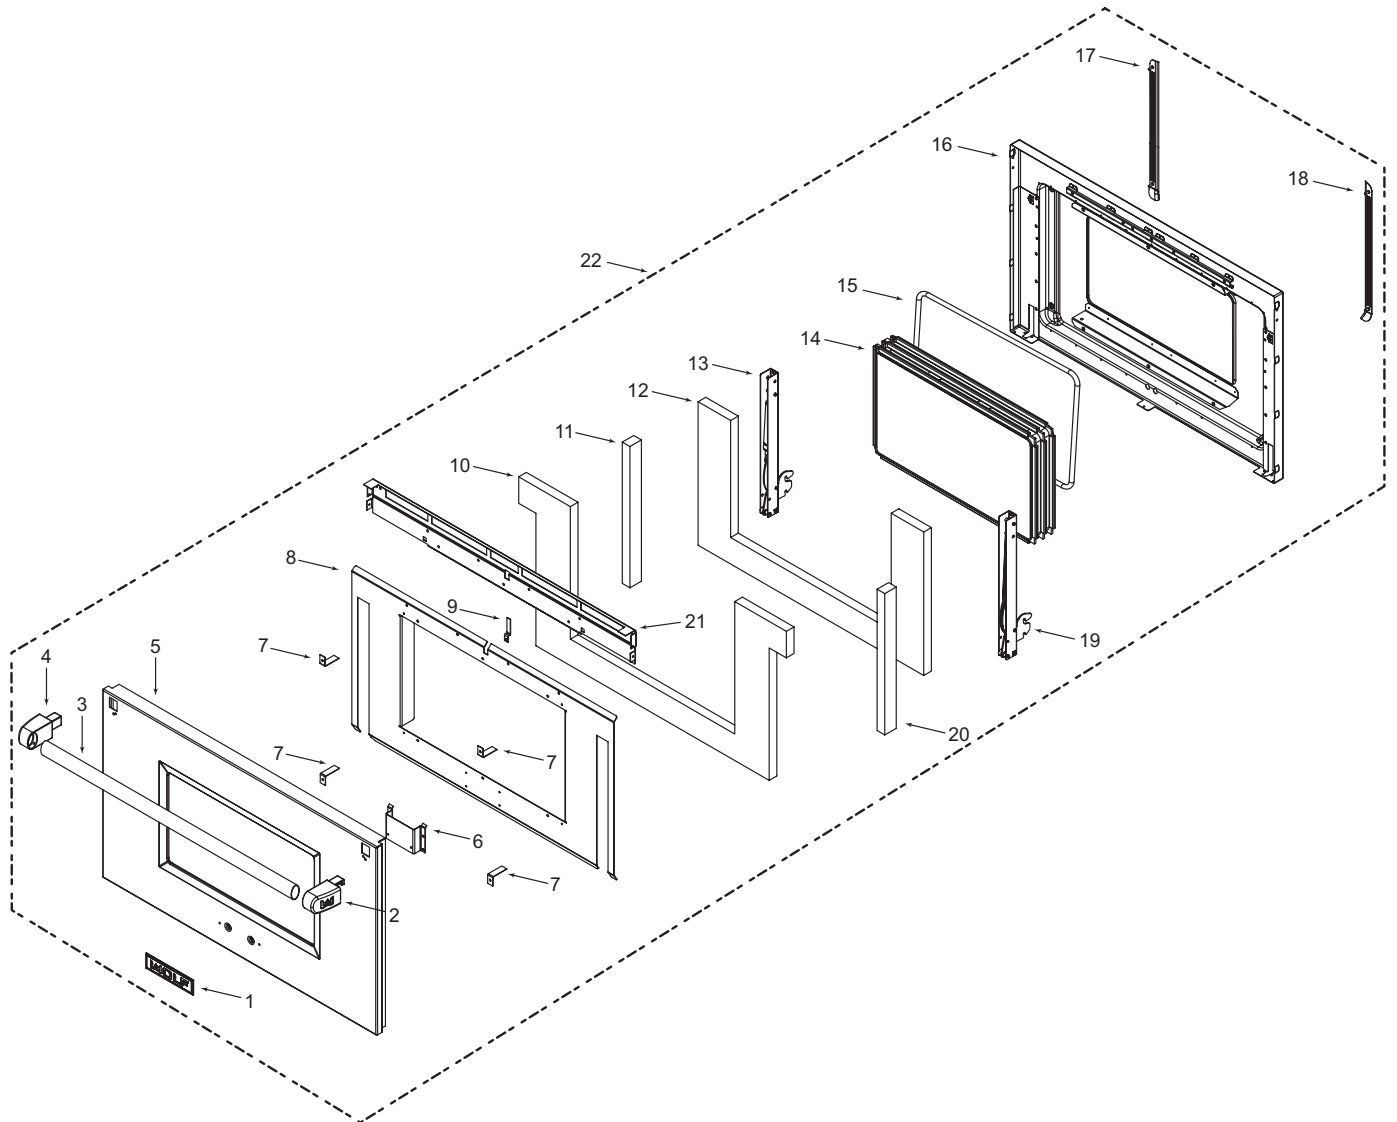

WOLF® Dual Fuel-3 Series Parts List with Exploded Views

36" Dual Fuel Range Door Exploded View

Parts List with Exploded Views **Dual Fuel-3 Series** **WOLF®**

36" Dual Fuel Range Bull Nose and Manifold Parts List

<u>Ref #</u>	<u>Part #</u>	<u>Description</u>
1	802238	Oven Selector Knob, Red
	802239	Oven Selector Knob, Black
2	804067	Indicator Light, 2v LED
3	802081	Function Selector Bezel 30/36, Crm
	804642	Function Selector Bezel 30/36, Plat
	804641	Function Selector Bezel 30/36, Cpr
	804640	Function Selector Bezel 30/36, Brass
4	802107	Burner Knob, Red
	804141	Burner Knob, Black
5	802082	Burner Knob, Bezel, Crm
	804639	Burner Knob, Bezel, Plat
	804637	Burner Knob, Bezel, Brass
6	802302	Bull Nose Weldment, Df366
7	804327	Gas Manifold, 3 valve 48
8	802439	Manifold Screw
9	806827	ECH Assy, Single
10	802018	Burner Valve, Df - Ng
	802400	Burner Valve, Df - LP
11	804349	Valve, 9.2k Burner, Df Ng
	804356	Valve, 9.2k Burner, Df LP
12	803177	Flex Tubing Service Kit, 3/16"x23"
13	803176	Flex Tubing Service Kit, 1/4"x24"
14	802319	Gas Line
15	807141	Valve Switch
16	804149	Adapter, .50 X .50 pipe
17	801097	Regulator, Gas Valve, Convertible
18	802475	Regulator Box, Bottom
19	804310	Bracket Manifold Support
20	804325	Gas Manifold, 2 Valve 30
21	803167	Flex Tubing Service Kit, 3/8"x12"
22	802199	Valve, Char/Ft, Df
23	802344	Bull Nose W/A, Df364c
24	802111	Charbroiler/Ft Knob, Red
	804143	Charbroiler/Ft Knob, Black
25	802095	DSI Board
26	805787	Thermostat, Griddle, DF
27	803168	Flex Tubing Service Kit, 3/8"x18"
28	802200	Valve, Griddle Shut Off, Df
29	804324	Gas Manifold, Griddle 36
30	802089	Solenoid, Single
31	802346	Bull Nose Weldment, Df364g
32	802112	Griddle Knob, Red
	804142	Griddle Knob, Black
33	802240	Selector Switch, Df
34	804872	Flex Tubing Service Kit, 1/4"x26"
35	804873	Flex Tubing Service Kit, 3/16"x27"
36	803180	Flex Tubing Service Kit, 3/16"x12"
37	803178	Flex Tubing Service Kit, 1/4"x12"
38	804068	Griddle, Indicator Light, 120v

Not Shown

804071	Wire Harness, Pod To Knob Df
804137	Knob Insert, Nyliner
713810	Switch, Valve Ignition - FT, Char
719377	Fitting, Straight 3/8" (Solenoid)