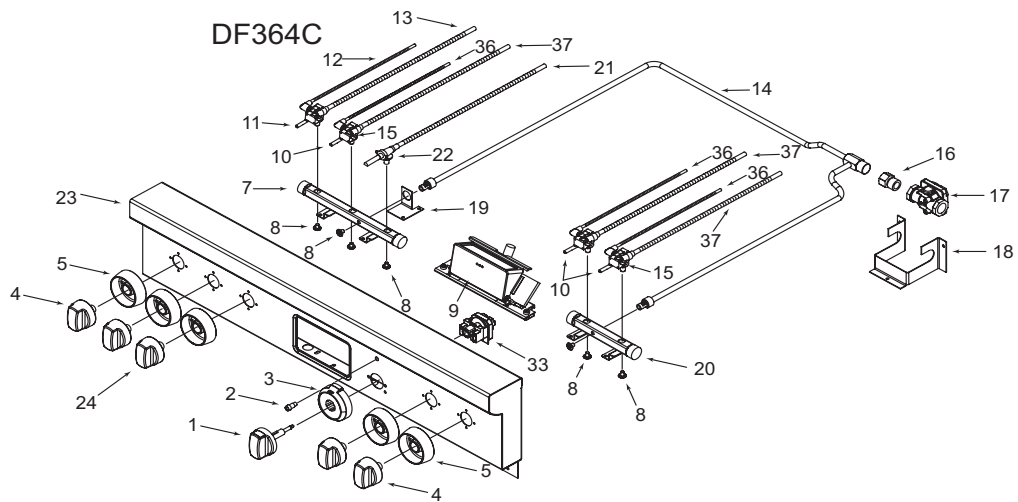

WOLF® Dual Fuel-3 Series Parts List with Exploded Views

36" Dual Fuel Range Bull Nose and Manifold Exploded View

36" Dual Fuel Range Rear and Riser Parts List

<u>Ref #</u>	<u>Part #</u>	<u>Description</u>
1	802103	Island Trim, 36
2	804163	Riser Front Panel 36 x 5
3	804165	Riser Support Beam Lt/Rt 5
4	802484	Riser Support Beam Center
5	804164	Riser Back Panel 36 X 5
6	804159	Riser Front Panel 36 X 10
7	804161	Riser Support Beam Lt/Rt 10
8	804313	Riser Support Beam 10 Cntr
9	804160	Riser Back Panel 36 X 10
10	804050	Riser, Shelf 36"
11	802483	Riser, Support Beam, 20" Lt/Rt
12	804061	Riser Support Beam, 20 Cntr
13	804157	Riser, Back Panel 36 X 20
14	804150	Street Elbow, .50 Black Pipe
15	804188	Pipe, .50 X 8 Lg Black
16	719033	Union, 1/2 "Black, 150#
17	804187	Pipe, .50 X 15 Black
18	802336	Fan Mounting Bracket, 36
19	801457	Elbow - 1/2" Npt X 1/2" Npt
20	804189	Nipple, .50 X 2.5 Lg Black Pipe
21	802435	Hat Bracket, Terminal Block
22	802391	Large Oven Vent, Back
23	806810	Back panel, Insulation 36
24	802334	Air Dam, Cooling
25	802335	Back Panel, 36
26	804180	Panel, Terminal Block Access
27	802013	Convection Fan Shroud
28	804101	Limiter, Thermo
29	802401	Channel, Exhaust
30	801143	Cooling Fan, Lower
31	804049	Riser, Front Panel 36 x 20
<u>Not Shown</u>		
	806758	Wire Harness, Main w/Terminal Block
	766593	Angle, Wall Brace