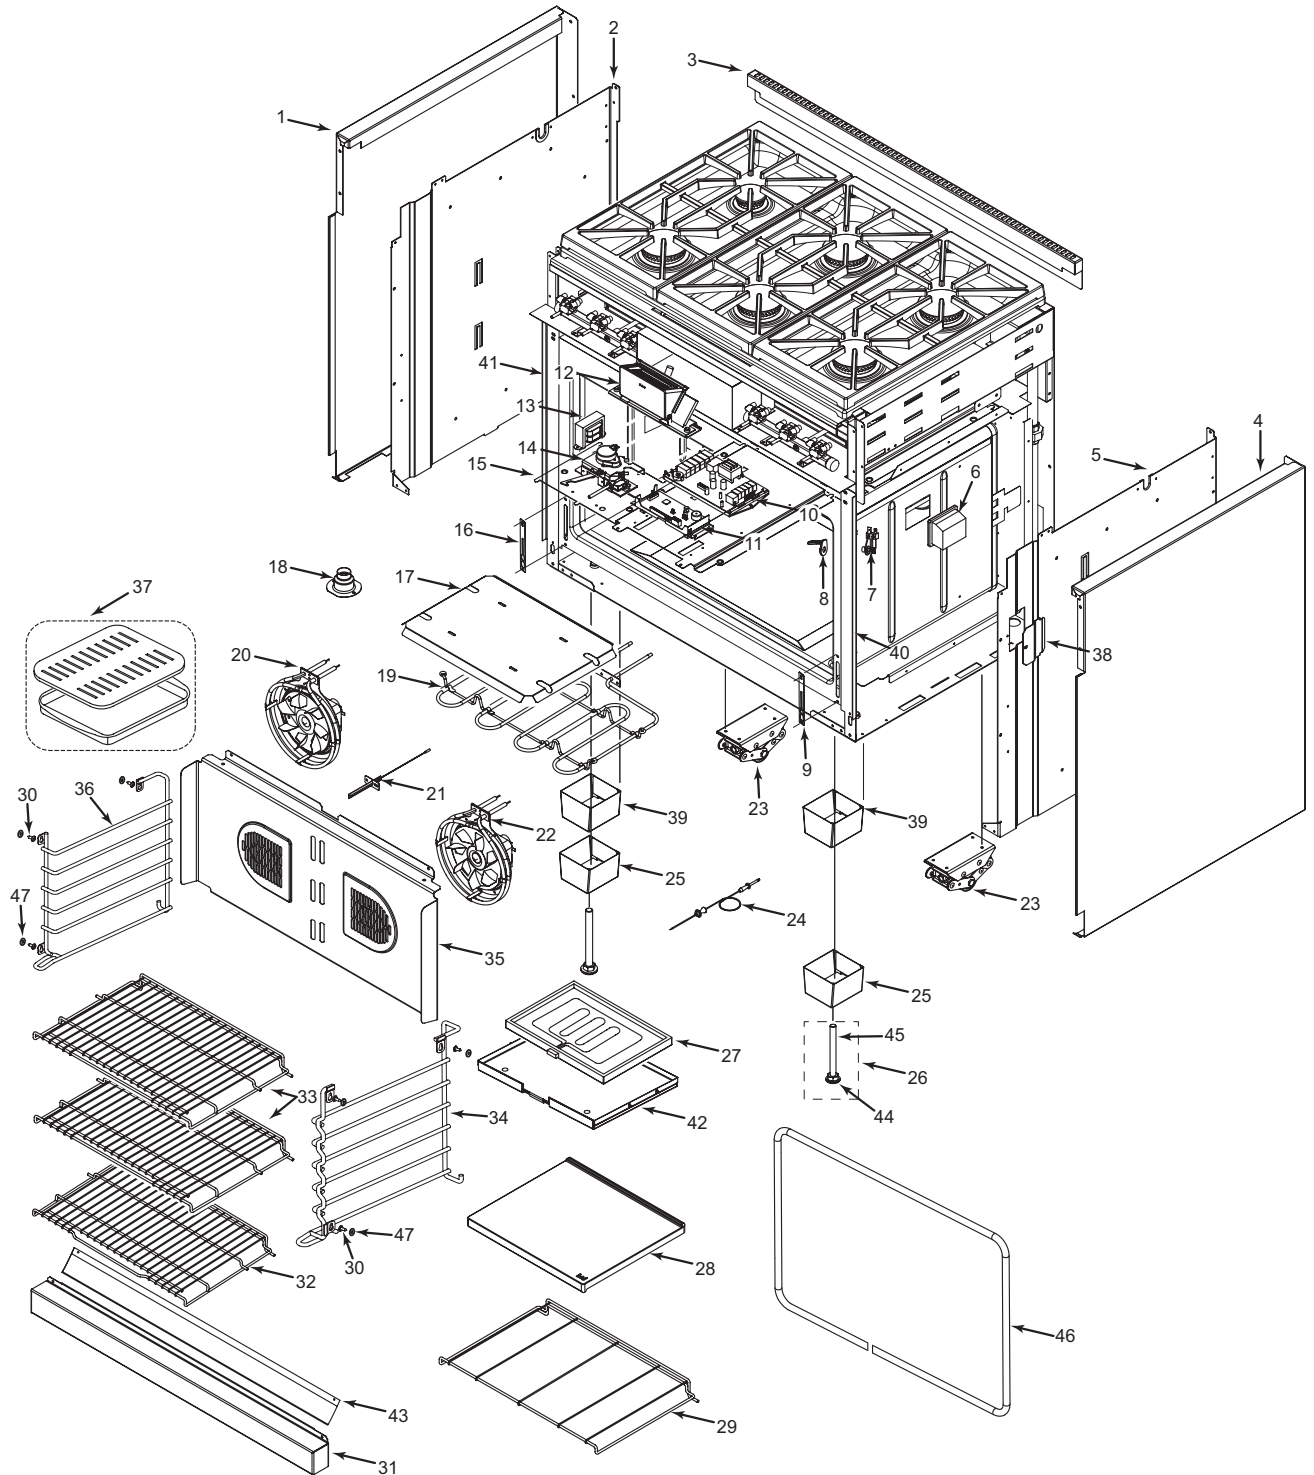

WOLF® Dual Fuel-3 Series Parts List with Exploded Views

36" Dual Fuel Range Cavity and Side Exploded View

36" Dual Fuel Range Door Parts List

<u>Ref #</u>	<u>Part #</u>	<u>Description</u>
1	802273	Dual Fuel Logo
2	802061	Handle End Cap, Right
3	802065	Handle Bar 36"
4	802062	Handle End Cap, Left
5	802397	Door Skin 36 Df, NOTE: Also order 802273 Logo
6	802429	Reinforcement Bracket, Door, NOTE: Also order 802273 Logo
7	804361	Bracket, Glass Pack Retainer, NOTE: Also order 802273 Logo
8	802123	Door Baffle, NOTE: Also order 802273 Logo
9	802330	Striker Plate, Door, NOTE: Also order 802273 Logo
10	802409	Insulation, Outer Door, 36 Df, NOTE: Also order 802273 Logo
11	802412	Insulation, Side Hinge, 36 Df, NOTE: Also order 802273 Logo
12	802414	Insulation, Inner Door, 36 Df, NOTE: Also order 802273 Logo
13	802148	Hinge, 36 Df Hydraulic, NOTE: Also order 802273 Logo
14	802395	Large Glass Pack Assy, NOTE: Also order 802273 Logo
15	804098	Seal , Rope - 1/4" Grey, NOTE: Also order 802273 Logo
16	806926	Liner, Door Df, NOTE: Also order 802273 Logo
17	800523	Left Rack Guide Assy, NOTE: Also order 802273 Logo
18	800522	Right Rack Guide Assy, NOTE: Also order 802273 Logo
19	802147	Hinge, 36 Df Spring, NOTE: Also order 802273 Logo
20	802412	Insulation, Side Hinge, 36 Df, NOTE: Also order 802273 Logo
21	802217	Bracket Door Liner, 36, NOTE: Also order 802273 Logo
22	N/A	36" Door Assy - Special Order Only. Call Factory Parts or Customer Service

Not Shown

803273	Pin, Pilot
804396	8-32x .375 Set Screw (Handle End Cap)