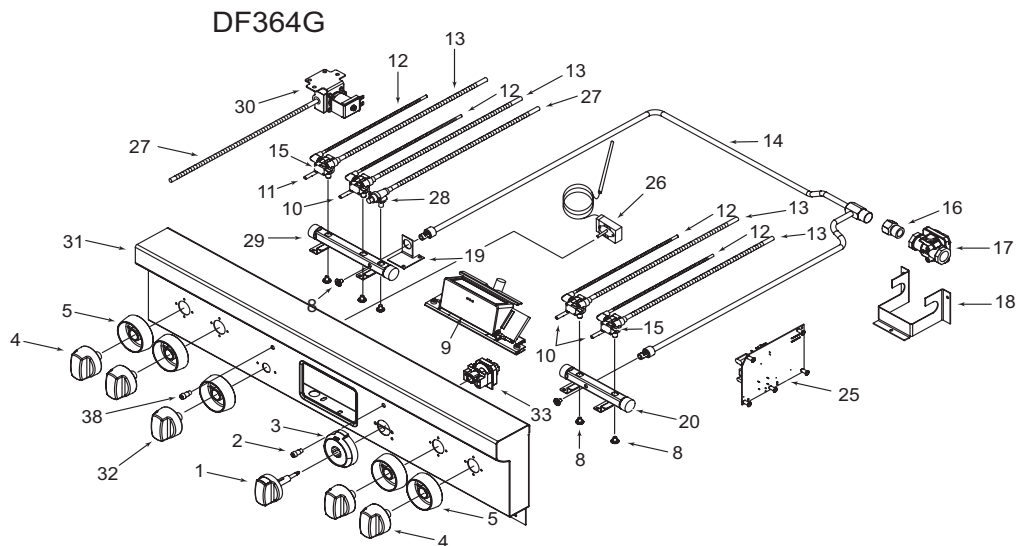

WOLF® Dual Fuel-3 Series Parts List with Exploded Views

36" Dual Fuel Range Bull Nose and Manifold Exploded View

36" Dual Fuel Range Rear and Riser Parts List

<u>Ref #</u>	<u>Part #</u>	<u>Description</u>
1	802103	Island Trim, 36
2	804163	Riser Front Panel 36 x 5
3	804165	Riser Support Beam Lt/Rt 5
4	802484	Riser Support Beam Center
5	804164	Riser Back Panel 36 X 5
6	804159	Riser Front Panel 36 X 10
7	804161	Riser Support Beam Lt/Rt 10
8	804313	Riser Support Beam 10 Cntr
9	804160	Riser Back Panel 36 X 10
10	804050	Riser, Shelf 36"
11	802483	Riser, Support Beam, 20" Lt/Rt
12	804061	Riser Support Beam, 20 Cntr
13	804157	Riser, Back Panel 36 X 20
14	804150	Street Elbow, .50 Black Pipe
15	804188	Pipe, .50 X 8 Lg Black
16	719033	Union, 1/2 "Black, 150#
17	804187	Pipe, .50 X 15 Black
18	802336	Fan Mounting Bracket, 36
19	801457	Elbow - 1/2" Npt X 1/2" Npt
20	804189	Nipple, .50 X 2.5 Lg Black Pipe
21	802435	Hat Bracket, Terminal Block
22	802391	Large Oven Vent, Back
23	806810	Back panel, Insulation 36
24	802334	Air Dam, Cooling
25	802335	Back Panel, 36
26	804180	Panel, Terminal Block Access
27	802013	Convection Fan Shroud
28	804101	Limiter, Thermo
29	802401	Channel, Exhaust
30	801143	Cooling Fan, Lower
31	804049	Riser, Front Panel 36 x 20
<u>Not Shown</u>		
	806758	Wire Harness, Main w/Terminal Block
	766593	Angle, Wall Brace