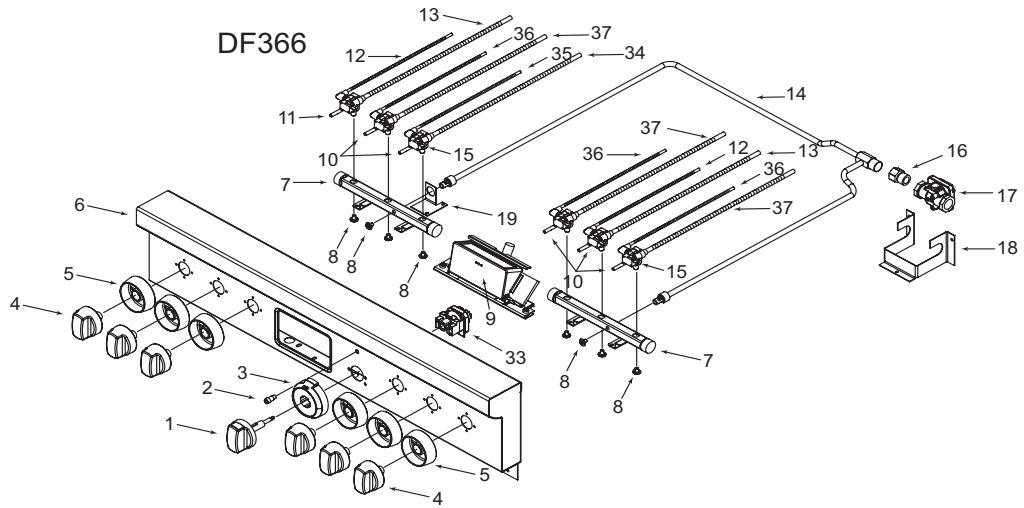

WOLF® Dual Fuel-3 Series Parts List with Exploded Views

36" Dual Fuel Range Bull Nose and Manifold Exploded View

36" Dual Fuel Range Rear and Riser Parts List

<u>Ref #</u>	<u>Part #</u>	<u>Description</u>
1	802103	Island Trim, 36
2	804163	Riser Front Panel 36 x 5
3	804165	Riser Support Beam Lt/Rt 5
4	802484	Riser Support Beam Center
5	804164	Riser Back Panel 36 X 5
6	804159	Riser Front Panel 36 X 10
7	804161	Riser Support Beam Lt/Rt 10
8	804313	Riser Support Beam 10 Cntr
9	804160	Riser Back Panel 36 X 10
10	804050	Riser, Shelf 36"
11	802483	Riser, Support Beam, 20" Lt/Rt
12	804061	Riser Support Beam, 20 Cntr
13	804157	Riser, Back Panel 36 X 20
14	804150	Street Elbow, .50 Black Pipe
15	804188	Pipe, .50 X 8 Lg Black
16	719033	Union, 1/2 "Black, 150#
17	804187	Pipe, .50 X 15 Black
18	802336	Fan Mounting Bracket, 36
19	801457	Elbow - 1/2" Npt X 1/2" Npt
20	804189	Nipple, .50 X 2.5 Lg Black Pipe
21	802435	Hat Bracket, Terminal Block
22	802391	Large Oven Vent, Back
23	806810	Back panel, Insulation 36
24	802334	Air Dam, Cooling
25	802335	Back Panel, 36
26	804180	Panel, Terminal Block Access
27	802013	Convection Fan Shroud
28	804101	Limiter, Thermo
29	802401	Channel, Exhaust
30	801143	Cooling Fan, Lower
31	804049	Riser, Front Panel 36 x 20
<u>Not Shown</u>		
	806758	Wire Harness, Main w/Terminal Block
	766593	Angle, Wall Brace