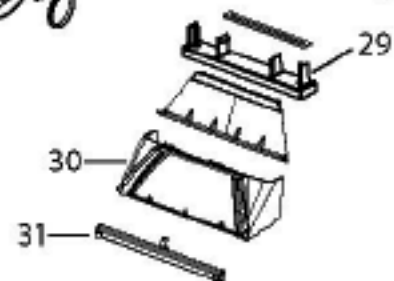

----- Manual continues below -----

KEY	PART NO	DESCRIPTION
1	2035601	HANDLE ASSY W/ CORD WRAP
2	2041107	CORD WRAP
3	2041104	HANDLE - RT SIDE
4	2041103	TRIGGER
5	2041108	HANDLE - LT SIDE
6	2041106	PUSH ROD - UPPER
7	6037806	TUBING
8	2035616	HANDLE SCREW KIT (2+1)
9	2041106	UPPER PUSH ROD
10	2041126	RECEIVER ASSY
11	2035614	PUSH ROD - LOWER
13	2041128	ON/OFF SWITCH
14	6037816	DIRTY WATER TANK - TEAL
14	2035604	DIRTY WATER TANK w/ PANEL & FILTER - DUSK
15	6037823	EXHAUST VENT PANEL W/ FILTER - TEAL
15	2035609	EXHAUST VENT PANEL W/ FILTER - DUSK
16	6037824	FOAM FILTER
17	2041125	REAR COVER
18	6037813	CLEAN WATER TANK - WHITE - 19603
18	2035603	CLEAN WATER TANK - DUSK - 1960W
19	2041112	FORMULA MEASURING CUP
20	2041111	CAP AND INSERT
21	6037820	TANK LATCHES - TWO
23	2041114	DETENT LEVER
24	0106357	REAR MOTOR SUPPORT
25	2041122	MOTOR INTAKE GASKET
26	6037825	MOTOR OUTLET (T DOWN)
27	6037807	COMPLETE MOTOR ASSY
28	2041115	METAL DETENT DOWEL
29	2035602	BRUSH - CROSS ACTION - ORANGE/WHITE
30	6037800	FRONT NOZZLE ASSY
31	2035615	SPRAY BAR - ORANGE
34	6037802	WHEEL
36	2041113	MOTOR COVER
37	6037803	POWER CORD
xx	2035600	USER'S GUIDE