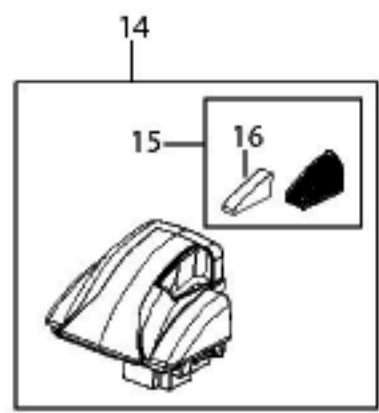

----- Manual continues below -----

KEY	PART NO	DESCRIPTION
1	2035601	HANDLE ASSY W/ CORD WRAP
2	2041107	CORD WRAP
3	2041104	HANDLE - RT SIDE
4	2041103	TRIGGER
5	2041108	HANDLE - LT SIDE
6	2041106	PUSH ROD - UPPER
7	6037806	TUBING
8	2035616	HANDLE SCREW KIT (2+1)
9	2041106	UPPER PUSH ROD
10	2041126	RECEIVER ASSY
11	2035614	PUSH ROD - LOWER
13	2041128	ON/OFF SWITCH
14	6037816	DIRTY WATER TANK - TEAL
14	2035604	DIRTY WATER TANK w/ PANEL & FILTER - DUSK
15	6037823	EXHAUST VENT PANEL W/ FILTER - TEAL
15	2035609	EXHAUST VENT PANEL W/ FILTER - DUSK
16	6037824	FOAM FILTER
17	2041125	REAR COVER
18	6037813	CLEAN WATER TANK - WHITE - 19603
18	2035603	CLEAN WATER TANK - DUSK - 1960W
19	2041112	FORMULA MEASURING CUP
20	2041111	CAP AND INSERT
21	6037820	TANK LATCHES - TWO
23	2041114	DETENT LEVER
24	0106357	REAR MOTOR SUPPORT
25	2041122	MOTOR INTAKE GASKET
26	6037825	MOTOR OUTLET (T DOWN)
27	6037807	COMPLETE MOTOR ASSY
28	2041115	METAL DETENT DOWEL
29	2035602	BRUSH - CROSS ACTION - ORANGE/WHITE
30	6037800	FRONT NOZZLE ASSY
31	2035615	SPRAY BAR - ORANGE
34	6037802	WHEEL
36	2041113	MOTOR COVER
37	6037803	POWER CORD
xx	2035600	USER'S GUIDE