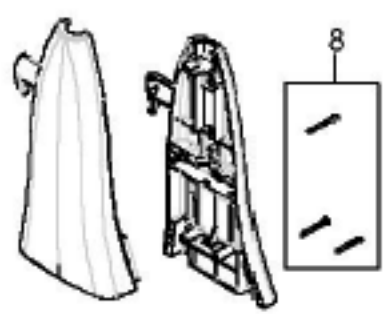

This Owner's Manual is provided and hosted by Appliance Factory Parts.

Bissell 1960W Owner's Manual

[Shop genuine replacement parts for Bissell 1960W](#)

[Find Your Bissell Vacuum Cleaner Parts - Select From 377 Models](#)

----- Manual continues below -----

KEY	PART NO	DESCRIPTION
1	2035601	HANDLE ASSY W/ CORD WRAP
2	2041107	CORD WRAP
3	2041104	HANDLE - RT SIDE
4	2041103	TRIGGER
5	2041108	HANDLE - LT SIDE
6	2041106	PUSH ROD - UPPER
7	6037806	TUBING
8	2035616	HANDLE SCREW KIT (2+1)
9	2041106	UPPER PUSH ROD
10	2041126	RECEIVER ASSY
11	2035614	PUSH ROD - LOWER
13	2041128	ON/OFF SWITCH
14	6037816	DIRTY WATER TANK - TEAL
14	2035604	DIRTY WATER TANK w/ PANEL & FILTER - DUSK
15	6037823	EXHAUST VENT PANEL W/ FILTER - TEAL
15	2035609	EXHAUST VENT PANEL W/ FILTER - DUSK
16	6037824	FOAM FILTER
17	2041125	REAR COVER
18	6037813	CLEAN WATER TANK - WHITE - 19603
18	2035603	CLEAN WATER TANK - DUSK - 1960W
19	2041112	FORMULA MEASURING CUP
20	2041111	CAP AND INSERT
21	6037820	TANK LATCHES - TWO
23	2041114	DETENT LEVER
24	0106357	REAR MOTOR SUPPORT
25	2041122	MOTOR INTAKE GASKET
26	6037825	MOTOR OUTLET (T DOWN)
27	6037807	COMPLETE MOTOR ASSY
28	2041115	METAL DETENT DOWEL
29	2035602	BRUSH - CROSS ACTION - ORANGE/WHITE
30	6037800	FRONT NOZZLE ASSY
31	2035615	SPRAY BAR - ORANGE
34	6037802	WHEEL
36	2041113	MOTOR COVER
37	6037803	POWER CORD
xx	2035600	USER'S GUIDE