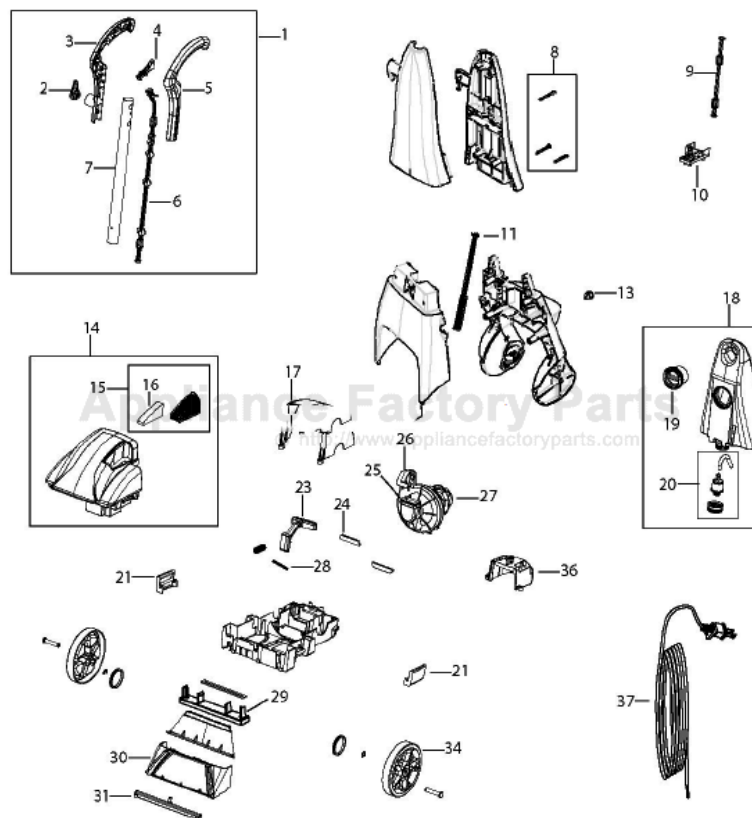

This Owner's Manual is provided and hosted by Appliance Factory Parts.

Bissell 1960W Owner's Manual

[Shop genuine replacement parts for Bissell 1960W](#)

[Find Your Bissell Vacuum Cleaner Parts - Select From 377 Models](#)

----- Manual continues below -----

KEY	PART NO	DESCRIPTION
1	2035601	HANDLE ASSY W/ CORD WRAP
2	2041107	CORD WRAP
3	2041104	HANDLE - RT SIDE
4	2041103	TRIGGER
5	2041108	HANDLE - LT SIDE
6	2041106	PUSH ROD - UPPER
7	6037806	TUBING
8	2035616	HANDLE SCREW KIT (2+1)
9	2041106	UPPER PUSH ROD
10	2041126	RECEIVER ASSY
11	2035614	PUSH ROD - LOWER
13	2041128	ON/OFF SWITCH
14	6037816	DIRTY WATER TANK - TEAL
14	2035604	DIRTY WATER TANK w/ PANEL & FILTER - DUSK
15	6037823	EXHAUST VENT PANEL W/ FILTER - TEAL
15	2035609	EXHAUST VENT PANEL W/ FILTER - DUSK
16	6037824	FOAM FILTER
17	2041125	REAR COVER
18	6037813	CLEAN WATER TANK - WHITE - 19603
18	2035603	CLEAN WATER TANK - DUSK - 1960W
19	2041112	FORMULA MEASURING CUP
20	2041111	CAP AND INSERT
21	6037820	TANK LATCHES - TWO
23	2041114	DETENT LEVER
24	0106357	REAR MOTOR SUPPORT
25	2041122	MOTOR INTAKE GASKET
26	6037825	MOTOR OUTLET (T DOWN)
27	6037807	COMPLETE MOTOR ASSY
28	2041115	METAL DETENT DOWEL
29	2035602	BRUSH - CROSS ACTION - ORANGE/WHITE
30	6037800	FRONT NOZZLE ASSY
31	2035615	SPRAY BAR - ORANGE
34	6037802	WHEEL
36	2041113	MOTOR COVER
37	6037803	POWER CORD
xx	2035600	USER'S GUIDE