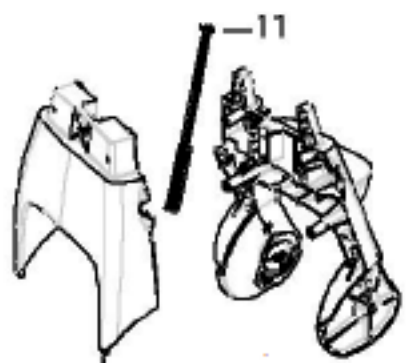

This Owner's Manual is provided and hosted by Appliance Factory Parts.

Bissell 1960W Owner's Manual

[Shop genuine replacement parts for Bissell 1960W](#)

[Find Your Bissell Vacuum Cleaner Parts - Select From 377 Models](#)

----- Manual continues below -----

KEY	PART NO	DESCRIPTION
1	2035601	HANDLE ASSY W/ CORD WRAP
2	2041107	CORD WRAP
3	2041104	HANDLE - RT SIDE
4	2041103	TRIGGER
5	2041108	HANDLE - LT SIDE
6	2041106	PUSH ROD - UPPER
7	6037806	TUBING
8	2035616	HANDLE SCREW KIT (2+1)
9	2041106	UPPER PUSH ROD
10	2041126	RECEIVER ASSY
11	2035614	PUSH ROD - LOWER
13	2041128	ON/OFF SWITCH
14	6037816	DIRTY WATER TANK - TEAL
14	2035604	DIRTY WATER TANK w/ PANEL & FILTER - DUSK
15	6037823	EXHAUST VENT PANEL W/ FILTER - TEAL
15	2035609	EXHAUST VENT PANEL W/ FILTER - DUSK
16	6037824	FOAM FILTER
17	2041125	REAR COVER
18	6037813	CLEAN WATER TANK - WHITE - 19603
18	2035603	CLEAN WATER TANK - DUSK - 1960W
19	2041112	FORMULA MEASURING CUP
20	2041111	CAP AND INSERT
21	6037820	TANK LATCHES - TWO
23	2041114	DETENT LEVER
24	0106357	REAR MOTOR SUPPORT
25	2041122	MOTOR INTAKE GASKET
26	6037825	MOTOR OUTLET (T DOWN)
27	6037807	COMPLETE MOTOR ASSY
28	2041115	METAL DETENT DOWEL
29	2035602	BRUSH - CROSS ACTION - ORANGE/WHITE
30	6037800	FRONT NOZZLE ASSY
31	2035615	SPRAY BAR - ORANGE
34	6037802	WHEEL
36	2041113	MOTOR COVER
37	6037803	POWER CORD
xx	2035600	USER'S GUIDE