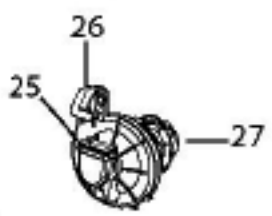

----- Manual continues below -----

KEY	PART NO	DESCRIPTION
1	2035601	HANDLE ASSY W/ CORD WRAP
2	2041107	CORD WRAP
3	2041104	HANDLE - RT SIDE
4	2041103	TRIGGER
5	2041108	HANDLE - LT SIDE
6	2041106	PUSH ROD - UPPER
7	6037806	TUBING
8	2035616	HANDLE SCREW KIT (2+1)
9	2041106	UPPER PUSH ROD
10	2041126	RECEIVER ASSY
11	2035614	PUSH ROD - LOWER
13	2041128	ON/OFF SWITCH
14	6037816	DIRTY WATER TANK - TEAL
14	2035604	DIRTY WATER TANK w/ PANEL & FILTER - DUSK
15	6037823	EXHAUST VENT PANEL W/ FILTER - TEAL
15	2035609	EXHAUST VENT PANEL W/ FILTER - DUSK
16	6037824	FOAM FILTER
17	2041125	REAR COVER
18	6037813	CLEAN WATER TANK - WHITE - 19603
18	2035603	CLEAN WATER TANK - DUSK - 1960W
19	2041112	FORMULA MEASURING CUP
20	2041111	CAP AND INSERT
21	6037820	TANK LATCHES - TWO
23	2041114	DETENT LEVER
24	0106357	REAR MOTOR SUPPORT
25	2041122	MOTOR INTAKE GASKET
26	6037825	MOTOR OUTLET (T DOWN)
27	6037807	COMPLETE MOTOR ASSY
28	2041115	METAL DETENT DOWEL
29	2035602	BRUSH - CROSS ACTION - ORANGE/WHITE
30	6037800	FRONT NOZZLE ASSY
31	2035615	SPRAY BAR - ORANGE
34	6037802	WHEEL
36	2041113	MOTOR COVER
37	6037803	POWER CORD
xx	2035600	USER'S GUIDE