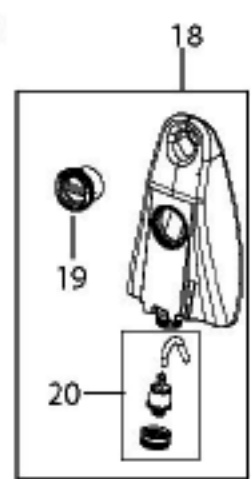

This Owner's Manual is provided and hosted by Appliance Factory Parts.

Bissell 1960W Owner's Manual

[Shop genuine replacement parts for Bissell 1960W](#)

[Find Your Bissell Vacuum Cleaner Parts - Select From 377 Models](#)

----- Manual continues below -----

KEY	PART NO	DESCRIPTION
1	2035601	HANDLE ASSY W/ CORD WRAP
2	2041107	CORD WRAP
3	2041104	HANDLE - RT SIDE
4	2041103	TRIGGER
5	2041108	HANDLE - LT SIDE
6	2041106	PUSH ROD - UPPER
7	6037806	TUBING
8	2035616	HANDLE SCREW KIT (2+1)
9	2041106	UPPER PUSH ROD
10	2041126	RECEIVER ASSY
11	2035614	PUSH ROD - LOWER
13	2041128	ON/OFF SWITCH
14	6037816	DIRTY WATER TANK - TEAL
14	2035604	DIRTY WATER TANK w/ PANEL & FILTER - DUSK
15	6037823	EXHAUST VENT PANEL W/ FILTER - TEAL
15	2035609	EXHAUST VENT PANEL W/ FILTER - DUSK
16	6037824	FOAM FILTER
17	2041125	REAR COVER
18	6037813	CLEAN WATER TANK - WHITE - 19603
18	2035603	CLEAN WATER TANK - DUSK - 1960W
19	2041112	FORMULA MEASURING CUP
20	2041111	CAP AND INSERT
21	6037820	TANK LATCHES - TWO
23	2041114	DETENT LEVER
24	0106357	REAR MOTOR SUPPORT
25	2041122	MOTOR INTAKE GASKET
26	6037825	MOTOR OUTLET (T DOWN)
27	6037807	COMPLETE MOTOR ASSY
28	2041115	METAL DETENT DOWEL
29	2035602	BRUSH - CROSS ACTION - ORANGE/WHITE
30	6037800	FRONT NOZZLE ASSY
31	2035615	SPRAY BAR - ORANGE
34	6037802	WHEEL
36	2041113	MOTOR COVER
37	6037803	POWER CORD
xx	2035600	USER'S GUIDE