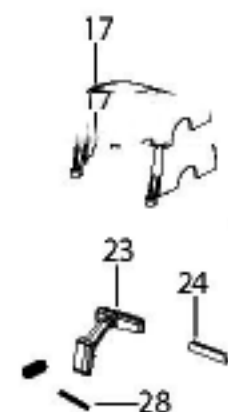

This Owner's Manual is provided and hosted by Appliance Factory Parts.

Bissell 1960W Owner's Manual

[Shop genuine replacement parts for Bissell 1960W](#)

[Find Your Bissell Vacuum Cleaner Parts - Select From 377 Models](#)

----- Manual continues below -----

KEY	PART NO	DESCRIPTION
1	2035601	HANDLE ASSY W/ CORD WRAP
2	2041107	CORD WRAP
3	2041104	HANDLE - RT SIDE
4	2041103	TRIGGER
5	2041108	HANDLE - LT SIDE
6	2041106	PUSH ROD - UPPER
7	6037806	TUBING
8	2035616	HANDLE SCREW KIT (2+1)
9	2041106	UPPER PUSH ROD
10	2041126	RECEIVER ASSY
11	2035614	PUSH ROD - LOWER
13	2041128	ON/OFF SWITCH
14	6037816	DIRTY WATER TANK - TEAL
14	2035604	DIRTY WATER TANK w/ PANEL & FILTER - DUSK
15	6037823	EXHAUST VENT PANEL W/ FILTER - TEAL
15	2035609	EXHAUST VENT PANEL W/ FILTER - DUSK
16	6037824	FOAM FILTER
17	2041125	REAR COVER
18	6037813	CLEAN WATER TANK - WHITE - 19603
18	2035603	CLEAN WATER TANK - DUSK - 1960W
19	2041112	FORMULA MEASURING CUP
20	2041111	CAP AND INSERT
21	6037820	TANK LATCHES - TWO
23	2041114	DETENT LEVER
24	0106357	REAR MOTOR SUPPORT
25	2041122	MOTOR INTAKE GASKET
26	6037825	MOTOR OUTLET (T DOWN)
27	6037807	COMPLETE MOTOR ASSY
28	2041115	METAL DETENT DOWEL
29	2035602	BRUSH - CROSS ACTION - ORANGE/WHITE
30	6037800	FRONT NOZZLE ASSY
31	2035615	SPRAY BAR - ORANGE
34	6037802	WHEEL
36	2041113	MOTOR COVER
37	6037803	POWER CORD
xx	2035600	USER'S GUIDE