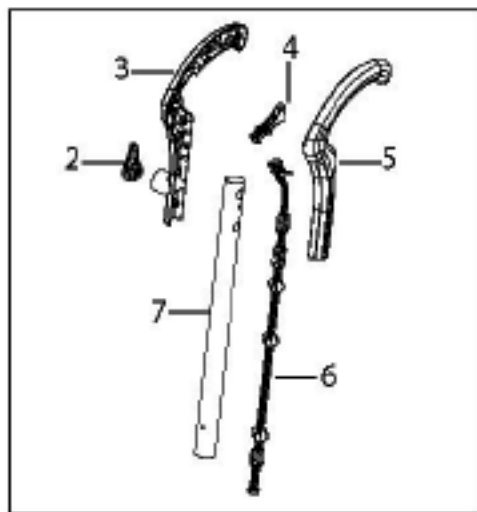

This Owner's Manual is provided and hosted by Appliance Factory Parts.

Bissell 1960W Owner's Manual

[Shop genuine replacement parts for Bissell 1960W](#)

[Find Your Bissell Vacuum Cleaner Parts - Select From 377 Models](#)

----- Manual continues below -----

KEY	PART NO	DESCRIPTION
1	2035601	HANDLE ASSY W/ CORD WRAP
2	2041107	CORD WRAP
3	2041104	HANDLE - RT SIDE
4	2041103	TRIGGER
5	2041108	HANDLE - LT SIDE
6	2041106	PUSH ROD - UPPER
7	6037806	TUBING
8	2035616	HANDLE SCREW KIT (2+1)
9	2041106	UPPER PUSH ROD
10	2041126	RECEIVER ASSY
11	2035614	PUSH ROD - LOWER
13	2041128	ON/OFF SWITCH
14	6037816	DIRTY WATER TANK - TEAL
14	2035604	DIRTY WATER TANK w/ PANEL & FILTER - DUSK
15	6037823	EXHAUST VENT PANEL W/ FILTER - TEAL
15	2035609	EXHAUST VENT PANEL W/ FILTER - DUSK
16	6037824	FOAM FILTER
17	2041125	REAR COVER
18	6037813	CLEAN WATER TANK - WHITE - 19603
18	2035603	CLEAN WATER TANK - DUSK - 1960W
19	2041112	FORMULA MEASURING CUP
20	2041111	CAP AND INSERT
21	6037820	TANK LATCHES - TWO
23	2041114	DETENT LEVER
24	0106357	REAR MOTOR SUPPORT
25	2041122	MOTOR INTAKE GASKET
26	6037825	MOTOR OUTLET (T DOWN)
27	6037807	COMPLETE MOTOR ASSY
28	2041115	METAL DETENT DOWEL
29	2035602	BRUSH - CROSS ACTION - ORANGE/WHITE
30	6037800	FRONT NOZZLE ASSY
31	2035615	SPRAY BAR - ORANGE
34	6037802	WHEEL
36	2041113	MOTOR COVER
37	6037803	POWER CORD
xx	2035600	USER'S GUIDE