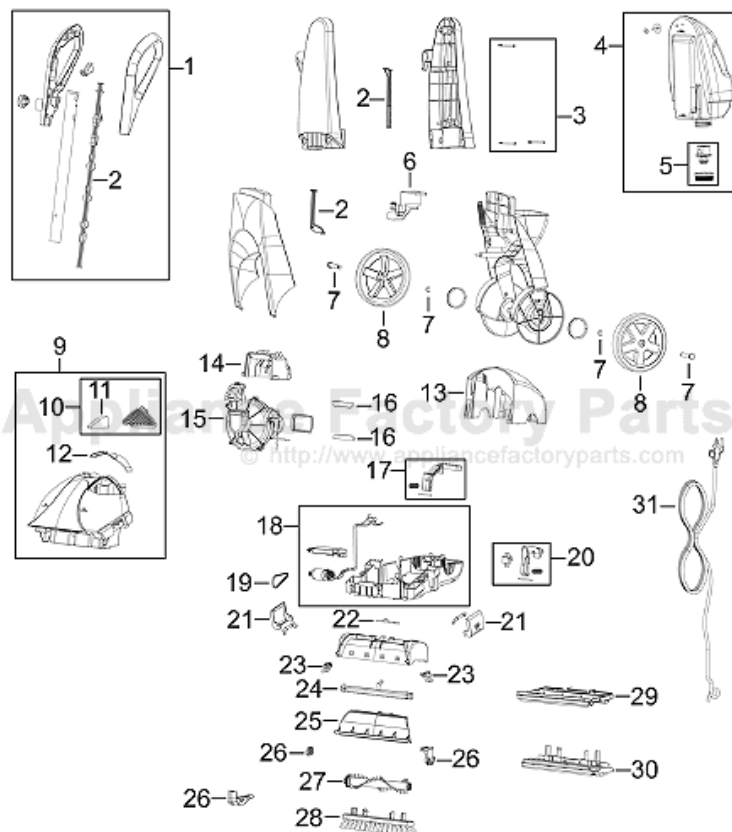

Bissell 1970C Owner's Manual

[Shop genuine replacement parts for Bissell 1970C](#)

[Find Your Bissell Vacuum Cleaner Parts - Select From 376 Models](#)

----- Manual continues below -----