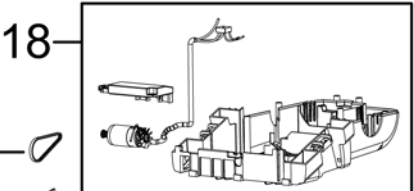

Lightweight Deep Cleaner

QuickSteamer® II Series 1770, 1970, 2080, 2090

KEY	PART NO	DESCRIPTION
1	B-203-5519	Handle Assy - Be Green
1	B-203-5520	Handle Assy - Vulcanic Satin
1	B-203-5569	Handle Assy - Titanium
2	B-203-5552	Push Rod Kit (upper, middle & lower push rods)
3	B-203-5521	Screw Kit
4	B-203-5537	Clean Tank w Cap - 1770, 1970
4	B-203-5540	Clean Tank w Cap - 2080
4	B-203-5573	Clean Tank w Cap - 2090
5	B-203-5541	Cap & Insert Assy
6	B-203-5553	Receiver Assy
7	B-203-5566	Wheel Axle Kit (2 axles, 2 e-rings)
8	B-203-5565	Wheel (2pk)
9	B-203-5522	Recovery Tank Assy - 1770, 1970
9	B-203-5523	Recovery Tank Assy - 2080
9	B-203-5571	Recovery Tank Assy - 2090
10	B-203-5525	Foam Filter Grille w/ Filter - 1770, 1970
10	B-203-5526	Foam Filter Grille w/ Filter - 2080
10	B-203-5572	Foam Filter Grille w/ Filter - 2090
11	B-203-5527	Foam Filter
12	B-203-5524	Recovery Tank Handle
13	B-203-5555	Rear Cover - Be Green
13	B-203-5556	Rear Cover - Vulcanic Satin
13	B-203-5574	Rear Cover - Titanium
14	B-203-5562	Motor Cover
15	B-203-5559	Motor
16	B-203-5558	Motor Support Gasket (2pk)
17	B-203-5557	Detent Lever Assy (pedal, pin & spring)
18	B-203-5564	Base w/ Brush Motor
19	B-203-5549	Belt
20	B-203-5554	Switch (pedal, switch, spring, pin, gasket, support)
21	B-203-5543	Latches - Recovery Tank (2pk)
22	B-203-5530	Nozzle Latch
23	B-203-5551	Side Brush (Left & Right)
24	B-203-5560	Spray Bar - 1770, 1970
24	B-203-5561	Spray Bar - 2080, 2090
25	B-203-5529	Nozzle
26	B-203-5550	Swivel Arm Kit
27	B-203-5546	Brush - Rotating
28	B-203-5545	Brush - Stationary
29	B-203-5548	Bare Floor Tool - (for rotating brush units)
30	B-203-5547	Bare Floor Tool - (for stationary brush units)
31	B-203-5563	Cord
xx	6035623	User's Guide - Canada
xx	2035617	User's Guide - United States