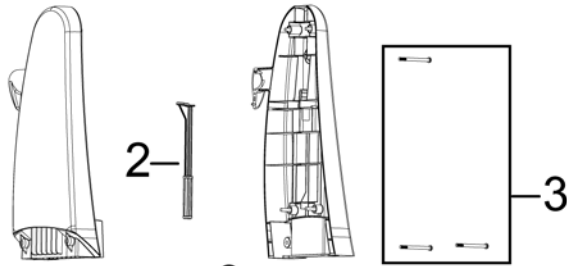

Lightweight Deep Cleaner

QuickSteamer® II Series 1770, 1970, 2080, 2090

KEY	PART NO	DESCRIPTION
1	B-203-5519	Handle Assy - Be Green
1	B-203-5520	Handle Assy - Vulcanic Satin
1	B-203-5569	Handle Assy - Titanium
2	B-203-5552	Push Rod Kit (upper, middle & lower push rods)
3	B-203-5521	Screw Kit
4	B-203-5537	Clean Tank w Cap - 1770, 1970
4	B-203-5540	Clean Tank w Cap - 2080
4	B-203-5573	Clean Tank w Cap - 2090
5	B-203-5541	Cap & Insert Assy
6	B-203-5553	Receiver Assy
7	B-203-5566	Wheel Axle Kit (2 axles, 2 e-rings)
8	B-203-5565	Wheel (2pk)
9	B-203-5522	Recovery Tank Assy - 1770, 1970
9	B-203-5523	Recovery Tank Assy - 2080
9	B-203-5571	Recovery Tank Assy - 2090
10	B-203-5525	Foam Filter Grille w/ Filter - 1770, 1970
10	B-203-5526	Foam Filter Grille w/ Filter - 2080
10	B-203-5572	Foam Filter Grille w/ Filter - 2090
11	B-203-5527	Foam Filter
12	B-203-5524	Recovery Tank Handle
13	B-203-5555	Rear Cover - Be Green
13	B-203-5556	Rear Cover - Vulcanic Satin
13	B-203-5574	Rear Cover - Titanium
14	B-203-5562	Motor Cover
15	B-203-5559	Motor
16	B-203-5558	Motor Support Gasket (2pk)
17	B-203-5557	Detent Lever Assy (pedal, pin & spring)
18	B-203-5564	Base w/ Brush Motor
19	B-203-5549	Belt
20	B-203-5554	Switch (pedal, switch, spring, pin, gasket, support)
21	B-203-5543	Latches - Recovery Tank (2pk)
22	B-203-5530	Nozzle Latch
23	B-203-5551	Side Brush (Left & Right)
24	B-203-5560	Spray Bar - 1770, 1970
24	B-203-5561	Spray Bar - 2080, 2090
25	B-203-5529	Nozzle
26	B-203-5550	Swivel Arm Kit
27	B-203-5546	Brush - Rotating
28	B-203-5545	Brush - Stationary
29	B-203-5548	Bare Floor Tool - (for rotating brush units)
30	B-203-5547	Bare Floor Tool - (for stationary brush units)
31	B-203-5563	Cord
xx	6035623	User's Guide - Canada
xx	2035617	User's Guide - United States