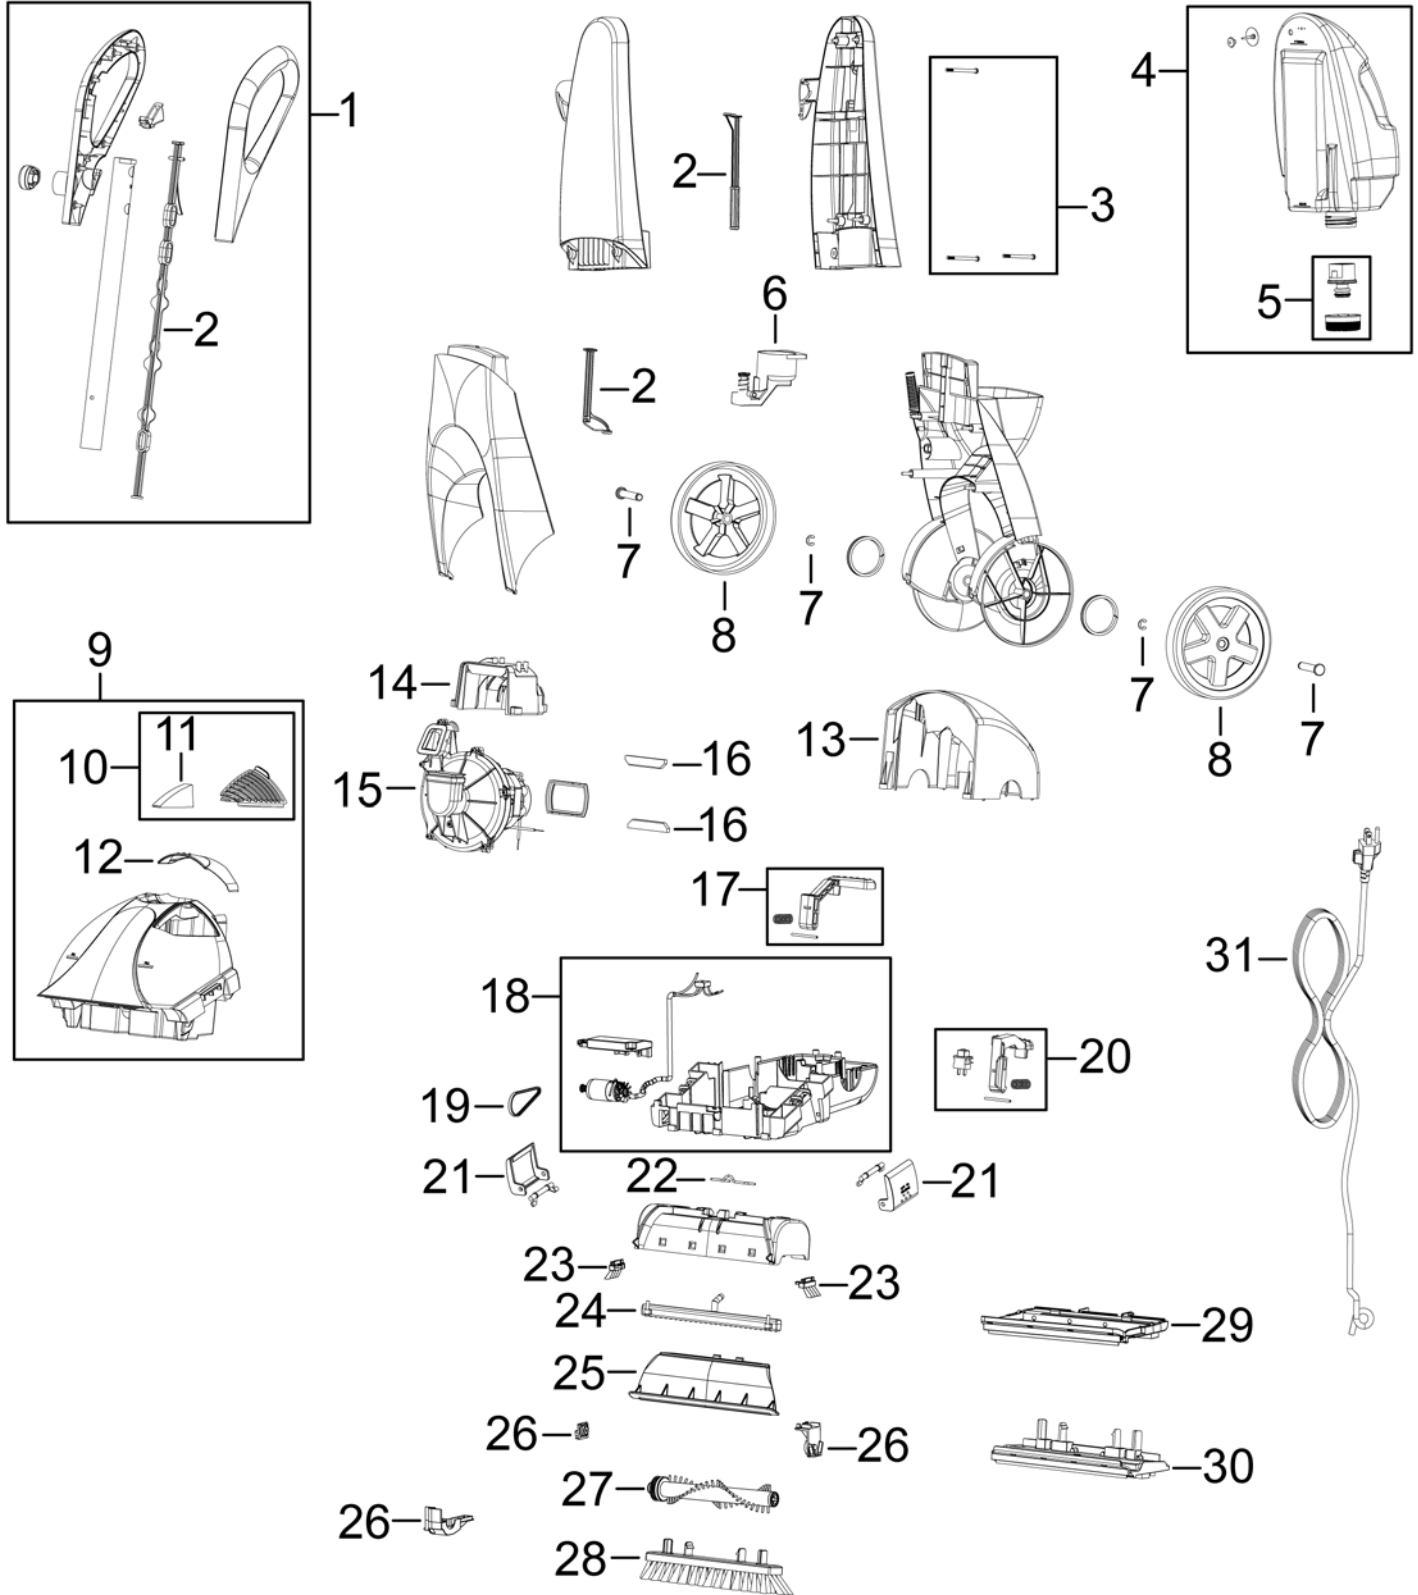

## Series 1770, 1970, 2080, 2090

## Lightweight Deep Cleaner

QuickSteamer® II Series 1770, 1970, 2080, 2090

KEY	PART NO	DESCRIPTION
1	B-203-5519	Handle Assy - Be Green
1	B-203-5520	Handle Assy - Vulcanic Satin
1	B-203-5569	Handle Assy - Titanium
2	B-203-5552	Push Rod Kit (upper, middle & lower push rods)
3	B-203-5521	Screw Kit
4	B-203-5537	Clean Tank w Cap - 1770, 1970
4	B-203-5540	Clean Tank w Cap - 2080
4	B-203-5573	Clean Tank w Cap - 2090
5	B-203-5541	Cap & Insert Assy
6	B-203-5553	Receiver Assy
7	B-203-5566	Wheel Axle Kit (2 axles, 2 e-rings)
8	B-203-5565	Wheel (2pk)
9	B-203-5522	Recovery Tank Assy - 1770, 1970
9	B-203-5523	Recovery Tank Assy - 2080
9	B-203-5571	Recovery Tank Assy - 2090
10	B-203-5525	Foam Filter Grille w/ Filter - 1770, 1970
10	B-203-5526	Foam Filter Grille w/ Filter - 2080
10	B-203-5572	Foam Filter Grille w/ Filter - 2090
11	B-203-5527	Foam Filter
12	B-203-5524	Recovery Tank Handle
13	B-203-5555	Rear Cover - Be Green
13	B-203-5556	Rear Cover - Vulcanic Satin
13	B-203-5574	Rear Cover - Titanium
14	B-203-5562	Motor Cover
15	B-203-5559	Motor
16	B-203-5558	Motor Support Gasket (2pk)
17	B-203-5557	Detent Lever Assy (pedal, pin & spring)
18	B-203-5564	Base w/ Brush Motor
19	B-203-5549	Belt
20	B-203-5554	Switch (pedal, switch, spring, pin, gasket, support)
21	B-203-5543	Latches - Recovery Tank (2pk)
22	B-203-5530	Nozzle Latch
23	B-203-5551	Side Brush (Left & Right)
24	B-203-5560	Spray Bar - 1770, 1970
24	B-203-5561	Spray Bar - 2080, 2090
25	B-203-5529	Nozzle
26	B-203-5550	Swivel Arm Kit
27	B-203-5546	Brush - Rotating
28	B-203-5545	Brush - Stationary
29	B-203-5548	Bare Floor Tool - (for rotating brush units)
30	B-203-5547	Bare Floor Tool - (for stationary brush units)
31	B-203-5563	Cord
xx	6035623	User's Guide - Canada
xx	2035617	User's Guide - United States

Be Green = 1770, 1970  
Vulcanic Satin = 2080  
Titanium = 2090