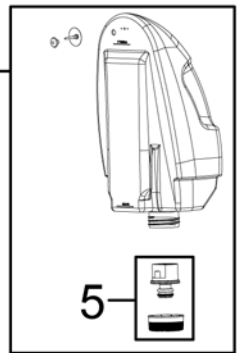

Lightweight Deep Cleaner

QuickSteamer® II Series 1770, 1970, 2080, 2090

KEY	PART NO	DESCRIPTION
1	B-203-5519	Handle Assy - Be Green
1	B-203-5520	Handle Assy - Vulcanic Satin
1	B-203-5569	Handle Assy - Titanium
2	B-203-5552	Push Rod Kit (upper, middle & lower push rods)
3	B-203-5521	Screw Kit
4	B-203-5537	Clean Tank w Cap - 1770, 1970
4	B-203-5540	Clean Tank w Cap - 2080
4	B-203-5573	Clean Tank w Cap - 2090
5	B-203-5541	Cap & Insert Assy
6	B-203-5553	Receiver Assy
7	B-203-5566	Wheel Axle Kit (2 axles, 2 e-rings)
8	B-203-5565	Wheel (2pk)
9	B-203-5522	Recovery Tank Assy - 1770, 1970
9	B-203-5523	Recovery Tank Assy - 2080
9	B-203-5571	Recovery Tank Assy - 2090
10	B-203-5525	Foam Filter Grille w/ Filter - 1770, 1970
10	B-203-5526	Foam Filter Grille w/ Filter - 2080
10	B-203-5572	Foam Filter Grille w/ Filter - 2090
11	B-203-5527	Foam Filter
12	B-203-5524	Recovery Tank Handle
13	B-203-5555	Rear Cover - Be Green
13	B-203-5556	Rear Cover - Vulcanic Satin
13	B-203-5574	Rear Cover - Titanium
14	B-203-5562	Motor Cover
15	B-203-5559	Motor
16	B-203-5558	Motor Support Gasket (2pk)
17	B-203-5557	Detent Lever Assy (pedal, pin & spring)
18	B-203-5564	Base w/ Brush Motor
19	B-203-5549	Belt
20	B-203-5554	Switch (pedal, switch, spring, pin, gasket, support)
21	B-203-5543	Latches - Recovery Tank (2pk)
22	B-203-5530	Nozzle Latch
23	B-203-5551	Side Brush (Left & Right)
24	B-203-5560	Spray Bar - 1770, 1970
24	B-203-5561	Spray Bar - 2080, 2090
25	B-203-5529	Nozzle
26	B-203-5550	Swivel Arm Kit
27	B-203-5546	Brush - Rotating
28	B-203-5545	Brush - Stationary
29	B-203-5548	Bare Floor Tool - (for rotating brush units)
30	B-203-5547	Bare Floor Tool - (for stationary brush units)
31	B-203-5563	Cord
xx	6035623	User's Guide - Canada
xx	2035617	User's Guide - United States