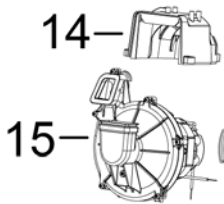

Lightweight Deep Cleaner

QuickSteamer® II Series 1770, 1970, 2080, 2090

KEY	PART NO	DESCRIPTION
1	B-203-5519	Handle Assy - Be Green
1	B-203-5520	Handle Assy - Vulcanic Satin
1	B-203-5569	Handle Assy - Titanium
2	B-203-5552	Push Rod Kit (upper, middle & lower push rods)
3	B-203-5521	Screw Kit
4	B-203-5537	Clean Tank w Cap - 1770, 1970
4	B-203-5540	Clean Tank w Cap - 2080
4	B-203-5573	Clean Tank w Cap - 2090
5	B-203-5541	Cap & Insert Assy
6	B-203-5553	Receiver Assy
7	B-203-5566	Wheel Axle Kit (2 axles, 2 e-rings)
8	B-203-5565	Wheel (2pk)
9	B-203-5522	Recovery Tank Assy - 1770, 1970
9	B-203-5523	Recovery Tank Assy - 2080
9	B-203-5571	Recovery Tank Assy - 2090
10	B-203-5525	Foam Filter Grille w/ Filter - 1770, 1970
10	B-203-5526	Foam Filter Grille w/ Filter - 2080
10	B-203-5572	Foam Filter Grille w/ Filter - 2090
11	B-203-5527	Foam Filter
12	B-203-5524	Recovery Tank Handle
13	B-203-5555	Rear Cover - Be Green
13	B-203-5556	Rear Cover - Vulcanic Satin
13	B-203-5574	Rear Cover - Titanium
14	B-203-5562	Motor Cover
15	B-203-5559	Motor
16	B-203-5558	Motor Support Gasket (2pk)
17	B-203-5557	Detent Lever Assy (pedal, pin & spring)
18	B-203-5564	Base w/ Brush Motor
19	B-203-5549	Belt
20	B-203-5554	Switch (pedal, switch, spring, pin, gasket, support)
21	B-203-5543	Latches - Recovery Tank (2pk)
22	B-203-5530	Nozzle Latch
23	B-203-5551	Side Brush (Left & Right)
24	B-203-5560	Spray Bar - 1770, 1970
24	B-203-5561	Spray Bar - 2080, 2090
25	B-203-5529	Nozzle
26	B-203-5550	Swivel Arm Kit
27	B-203-5546	Brush - Rotating
28	B-203-5545	Brush - Stationary
29	B-203-5548	Bare Floor Tool - (for rotating brush units)
30	B-203-5547	Bare Floor Tool - (for stationary brush units)
31	B-203-5563	Cord
xx	6035623	User's Guide - Canada
xx	2035617	User's Guide - United States