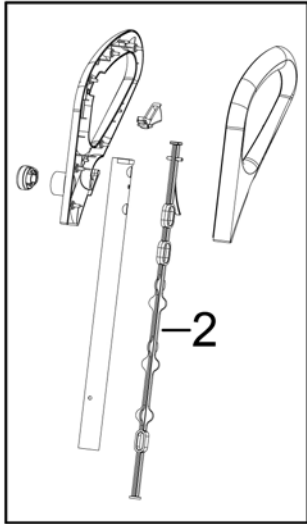

Lightweight Deep Cleaner

QuickSteamer® II Series 1770, 1970, 2080, 2090

KEY	PART NO	DESCRIPTION
1	B-203-5519	Handle Assy - Be Green
1	B-203-5520	Handle Assy - Vulcanic Satin
1	B-203-5569	Handle Assy - Titanium
2	B-203-5552	Push Rod Kit (upper, middle & lower push rods)
3	B-203-5521	Screw Kit
4	B-203-5537	Clean Tank w Cap - 1770, 1970
4	B-203-5540	Clean Tank w Cap - 2080
4	B-203-5573	Clean Tank w Cap - 2090
5	B-203-5541	Cap & Insert Assy
6	B-203-5553	Receiver Assy
7	B-203-5566	Wheel Axle Kit (2 axles, 2 e-rings)
8	B-203-5565	Wheel (2pk)
9	B-203-5522	Recovery Tank Assy - 1770, 1970
9	B-203-5523	Recovery Tank Assy - 2080
9	B-203-5571	Recovery Tank Assy - 2090
10	B-203-5525	Foam Filter Grille w/ Filter - 1770, 1970
10	B-203-5526	Foam Filter Grille w/ Filter - 2080
10	B-203-5572	Foam Filter Grille w/ Filter - 2090
11	B-203-5527	Foam Filter
12	B-203-5524	Recovery Tank Handle
13	B-203-5555	Rear Cover - Be Green
13	B-203-5556	Rear Cover - Vulcanic Satin
13	B-203-5574	Rear Cover - Titanium
14	B-203-5562	Motor Cover
15	B-203-5559	Motor
16	B-203-5558	Motor Support Gasket (2pk)
17	B-203-5557	Detent Lever Assy (pedal, pin & spring)
18	B-203-5564	Base w/ Brush Motor
19	B-203-5549	Belt
20	B-203-5554	Switch (pedal, switch, spring, pin, gasket, support)
21	B-203-5543	Latches - Recovery Tank (2pk)
22	B-203-5530	Nozzle Latch
23	B-203-5551	Side Brush (Left & Right)
24	B-203-5560	Spray Bar - 1770, 1970
24	B-203-5561	Spray Bar - 2080, 2090
25	B-203-5529	Nozzle
26	B-203-5550	Swivel Arm Kit
27	B-203-5546	Brush - Rotating
28	B-203-5545	Brush - Stationary
29	B-203-5548	Bare Floor Tool - (for rotating brush units)
30	B-203-5547	Bare Floor Tool - (for stationary brush units)
31	B-203-5563	Cord
xx	6035623	User's Guide - Canada
xx	2035617	User's Guide - United States