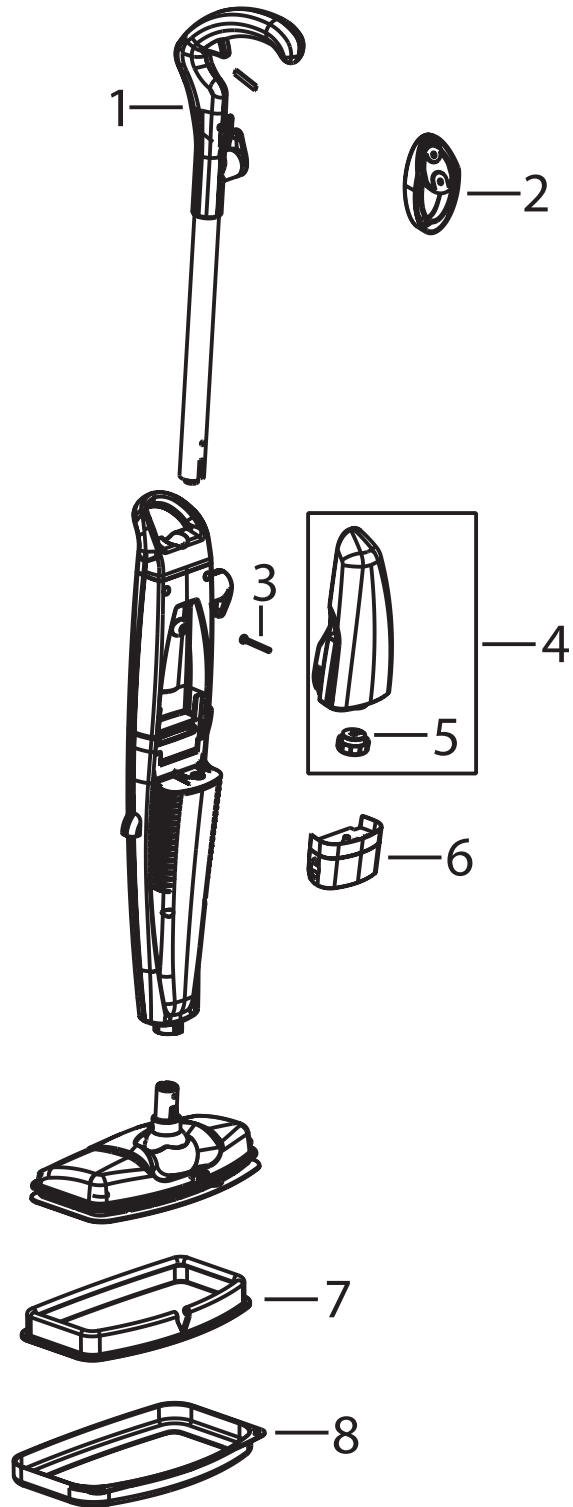

# Steam Mop

1867, 31N1, 21H6 Series

## Steam Mop

1867, 31N1, 21H6 Series

KEY	PART NO	DESCRIPTION		
1	B-203-2167	Handle Assembly w/Screw		
2	B-203-2168	Storage Hook w/Screw - Green Tea		
2	B-203-2169	Storage Hook w/Screw - Mineral Blue		
3	B-603-2048	Handle Screw		
4	B-203-2159	Water Tank w/Cap & Insert		
5	B-603-2046	Cap & Insert Assembly		
6	B-218-5600	Water Filter		
7	203-2158	Green Microfiber Mop Pad - 2 Pack		
7	B-32525	Gray & White Mop Pad - 2 Pack		
7	B-3255H	Deluxe Mop Pads - 2 Pack (for 21H6 Steam Mop Max series)		
8	B-203-2163	Carpet Glide Attachment		
xx	1204065	User's Guide	1867 =	Steam Mop
xx	6032049	Foot Screw	31N1 =	Steam Mop Deluxe
xx	B-32521	Eucalyptus Mint Fragrance	21N6 =	Steam Mop Max