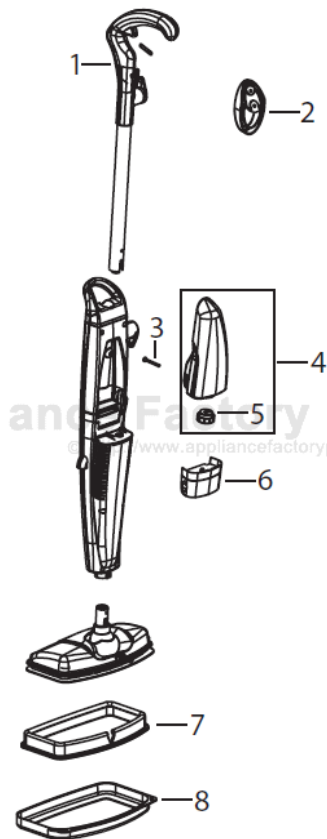

# Bissell 21H6 Owner's Manual

[Shop genuine replacement parts for Bissell 21H6](#)

[Find Your Bissell Vacuum Cleaner Parts - Select From 376 Models](#)

----- Manual continues below -----

# Steam Mop

1867, 31N1, 21H6 Series

**Steam Mop**

1867, 31N1, 21H6 Series

KEY	PART NO	DESCRIPTION		
1	B-203-2167	Handle Assembly w/Screw		
2	B-203-2168	Storage Hook w/Screw - Green Tea		
2	B-203-2169	Storage Hook w/Screw - Mineral Blue		
3	B-603-2048	Handle Screw		
4	B-203-2159	Water Tank w/Cap & Insert		
5	B-603-2046	Cap & Insert Assembly		
6	B-218-5600	Water Filter		
7	203-2158	Green Microfiber Mop Pad - 2 Pack		
7	B-32525	Gray & White Mop Pad - 2 Pack		
7	B-3255H	Deluxe Mop Pads - 2 Pack (for 21H6 Steam Mop Max series)		
8	B-203-2163	Carpet Glide Attachment		
xx	1204065	User's Guide	1867 =	Steam Mop
xx	6032049	Foot Screw	31N1 =	Steam Mop Deluxe
xx	B-32521	Eucalyptus Mint Fragrance	21N6 =	Steam Mop Max