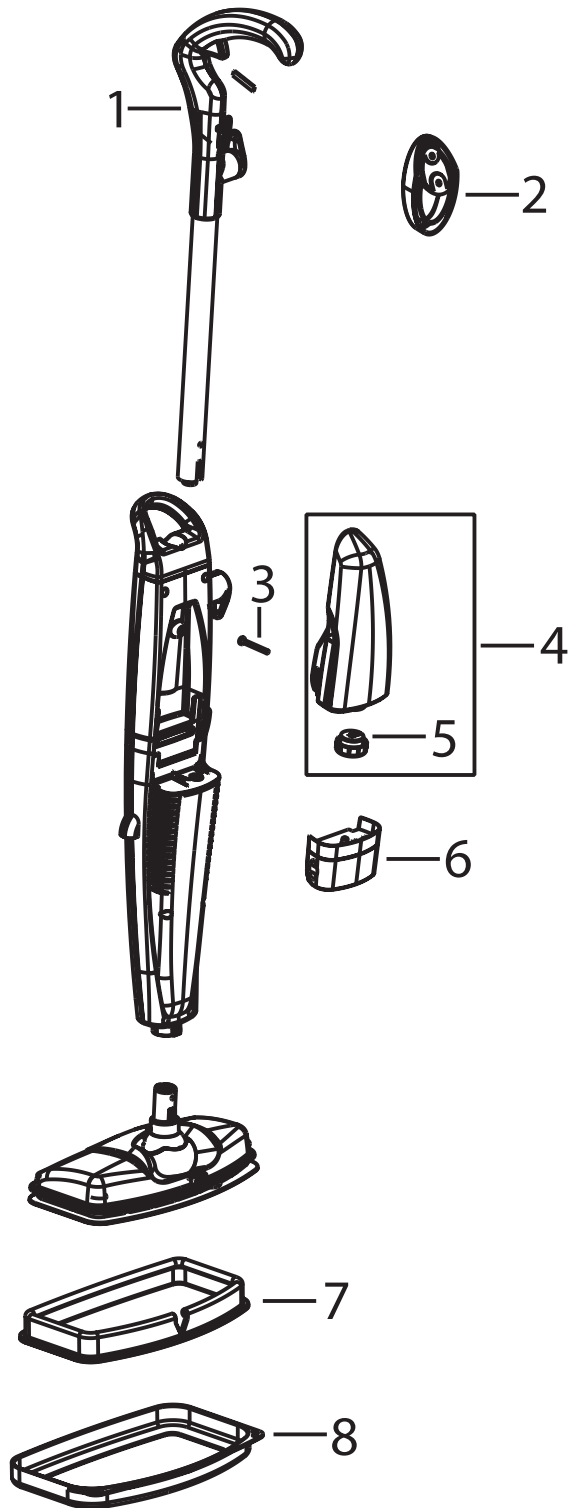

# Bissell 21H6 Owner's Manual

[Shop genuine replacement parts for Bissell 21H6](#)

[Find Your Bissell Vacuum Cleaner Parts - Select From 376 Models](#)

----- Manual continues below -----

# Steam Mop

1867, 31N1, 21H6 Series

**Steam Mop**

1867, 31N1, 21H6 Series

KEY	PART NO	DESCRIPTION		
1	B-203-2167	Handle Assembly w/Screw		
2	B-203-2168	Storage Hook w/Screw - Green Tea		
2	B-203-2169	Storage Hook w/Screw - Mineral Blue		
3	B-603-2048	Handle Screw		
4	B-203-2159	Water Tank w/Cap & Insert		
5	B-603-2046	Cap & Insert Assembly		
6	B-218-5600	Water Filter		
7	203-2158	Green Microfiber Mop Pad - 2 Pack		
7	B-32525	Gray & White Mop Pad - 2 Pack		
7	B-3255H	Deluxe Mop Pads - 2 Pack (for 21H6 Steam Mop Max series)		
8	B-203-2163	Carpet Glide Attachment		
xx	1204065	User's Guide	1867 =	Steam Mop
xx	6032049	Foot Screw	31N1 =	Steam Mop Deluxe
xx	B-32521	Eucalyptus Mint Fragrance	21N6 =	Steam Mop Max