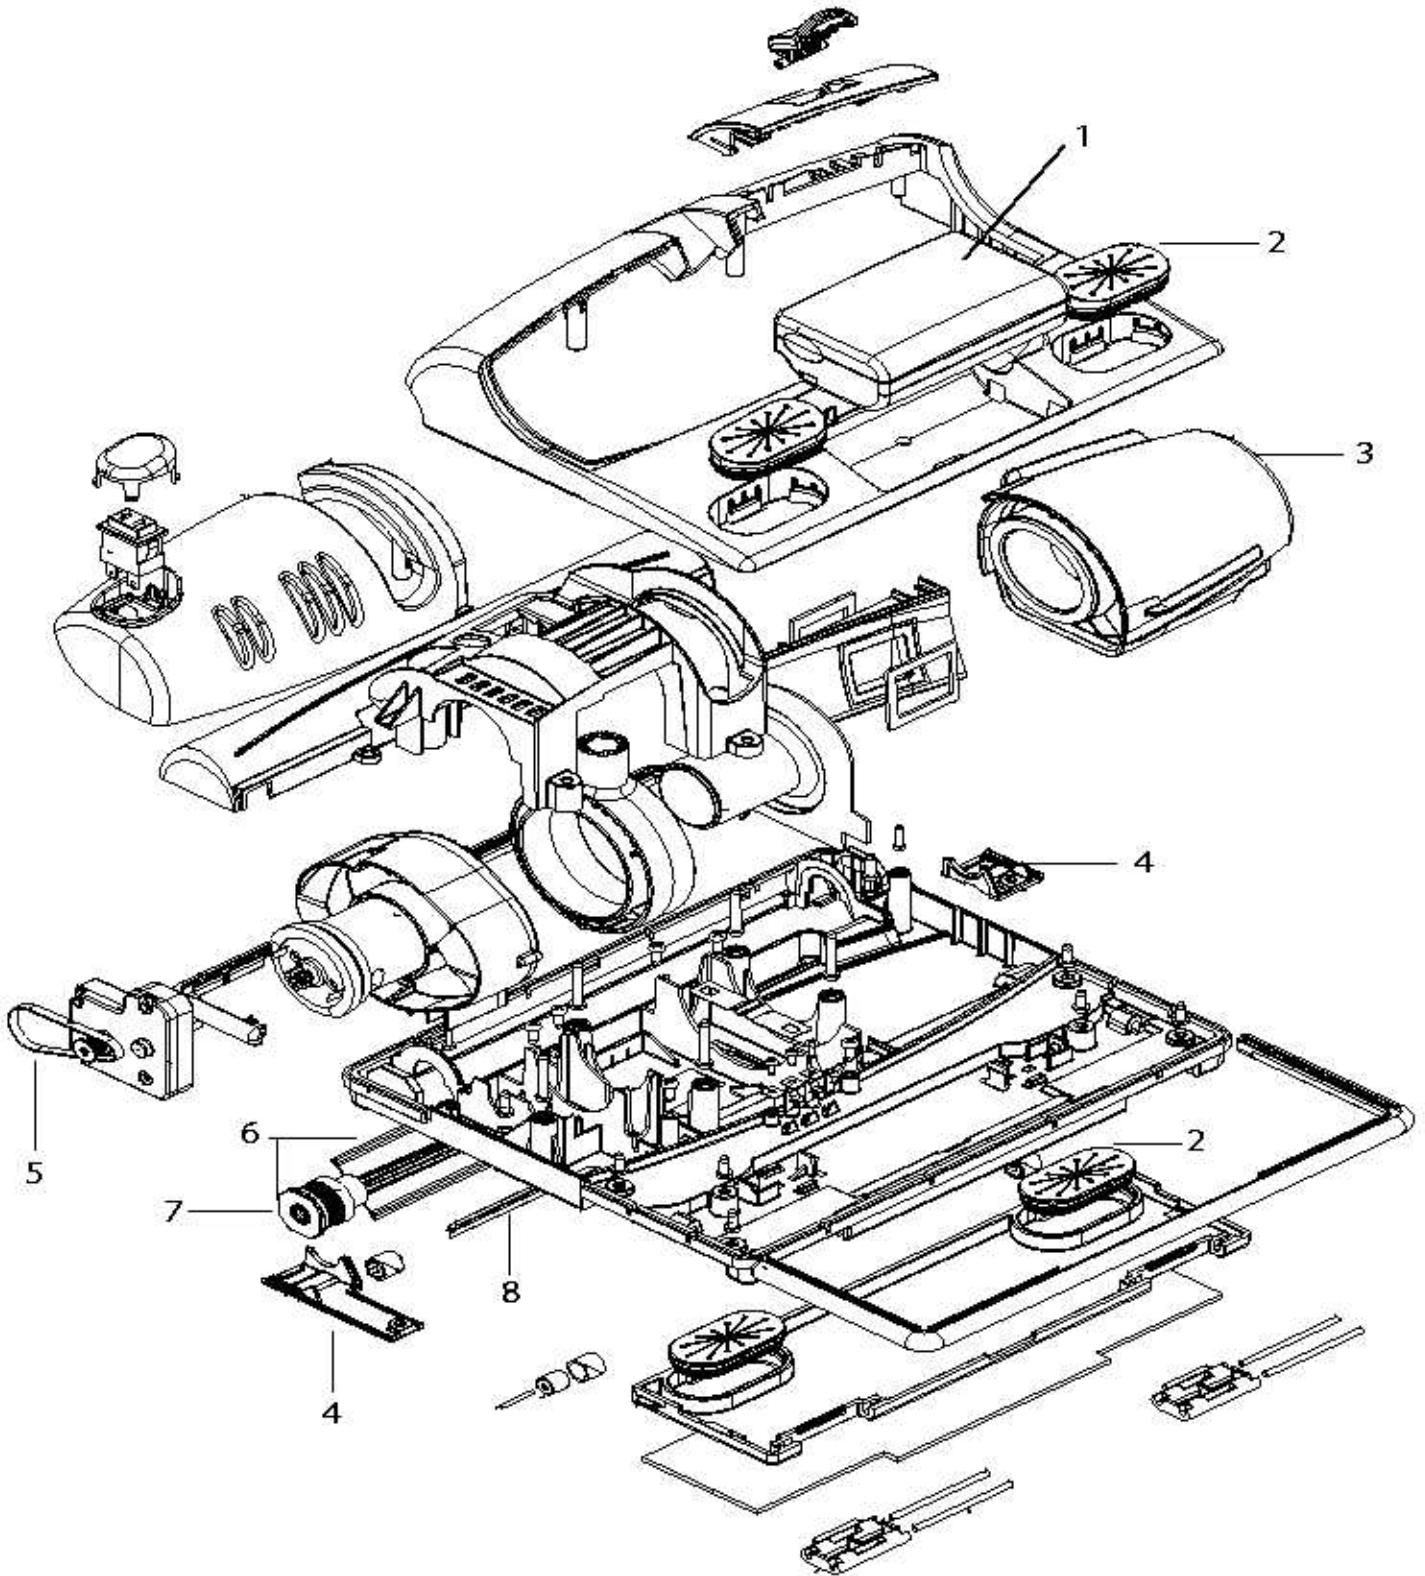

## CatchAll Models 3107, 3107B

issued: 3/03

**BARE FLOOR CLEANER**  
CatchAll™ Models 3107, 3107B

BISSELL		
KEY	PART NO	DESCRIPTION
1	2032520	Rechargeable Battery Pack
2	2032528	Cloth Grippers (Set of 4)
3	2032523	Dirt Cup
4	2032529	Access Plate Assy w/ Screws
5	2032519	Belt (2-pack)
6	2032524	Rotating Brush
7	2032526	Brush End Caps w/ O-Rings
8	2032536	DUST BLADE
xx	2032530	Handle Grip
xx	2032521	Charging Base
xx	2032522	Handle Assembly (4 sections)
xx	2032518	Filter (2-pack)
xx	2032539	User's Guide
xx	2036500	Electrostatic Cloths (12-pack)