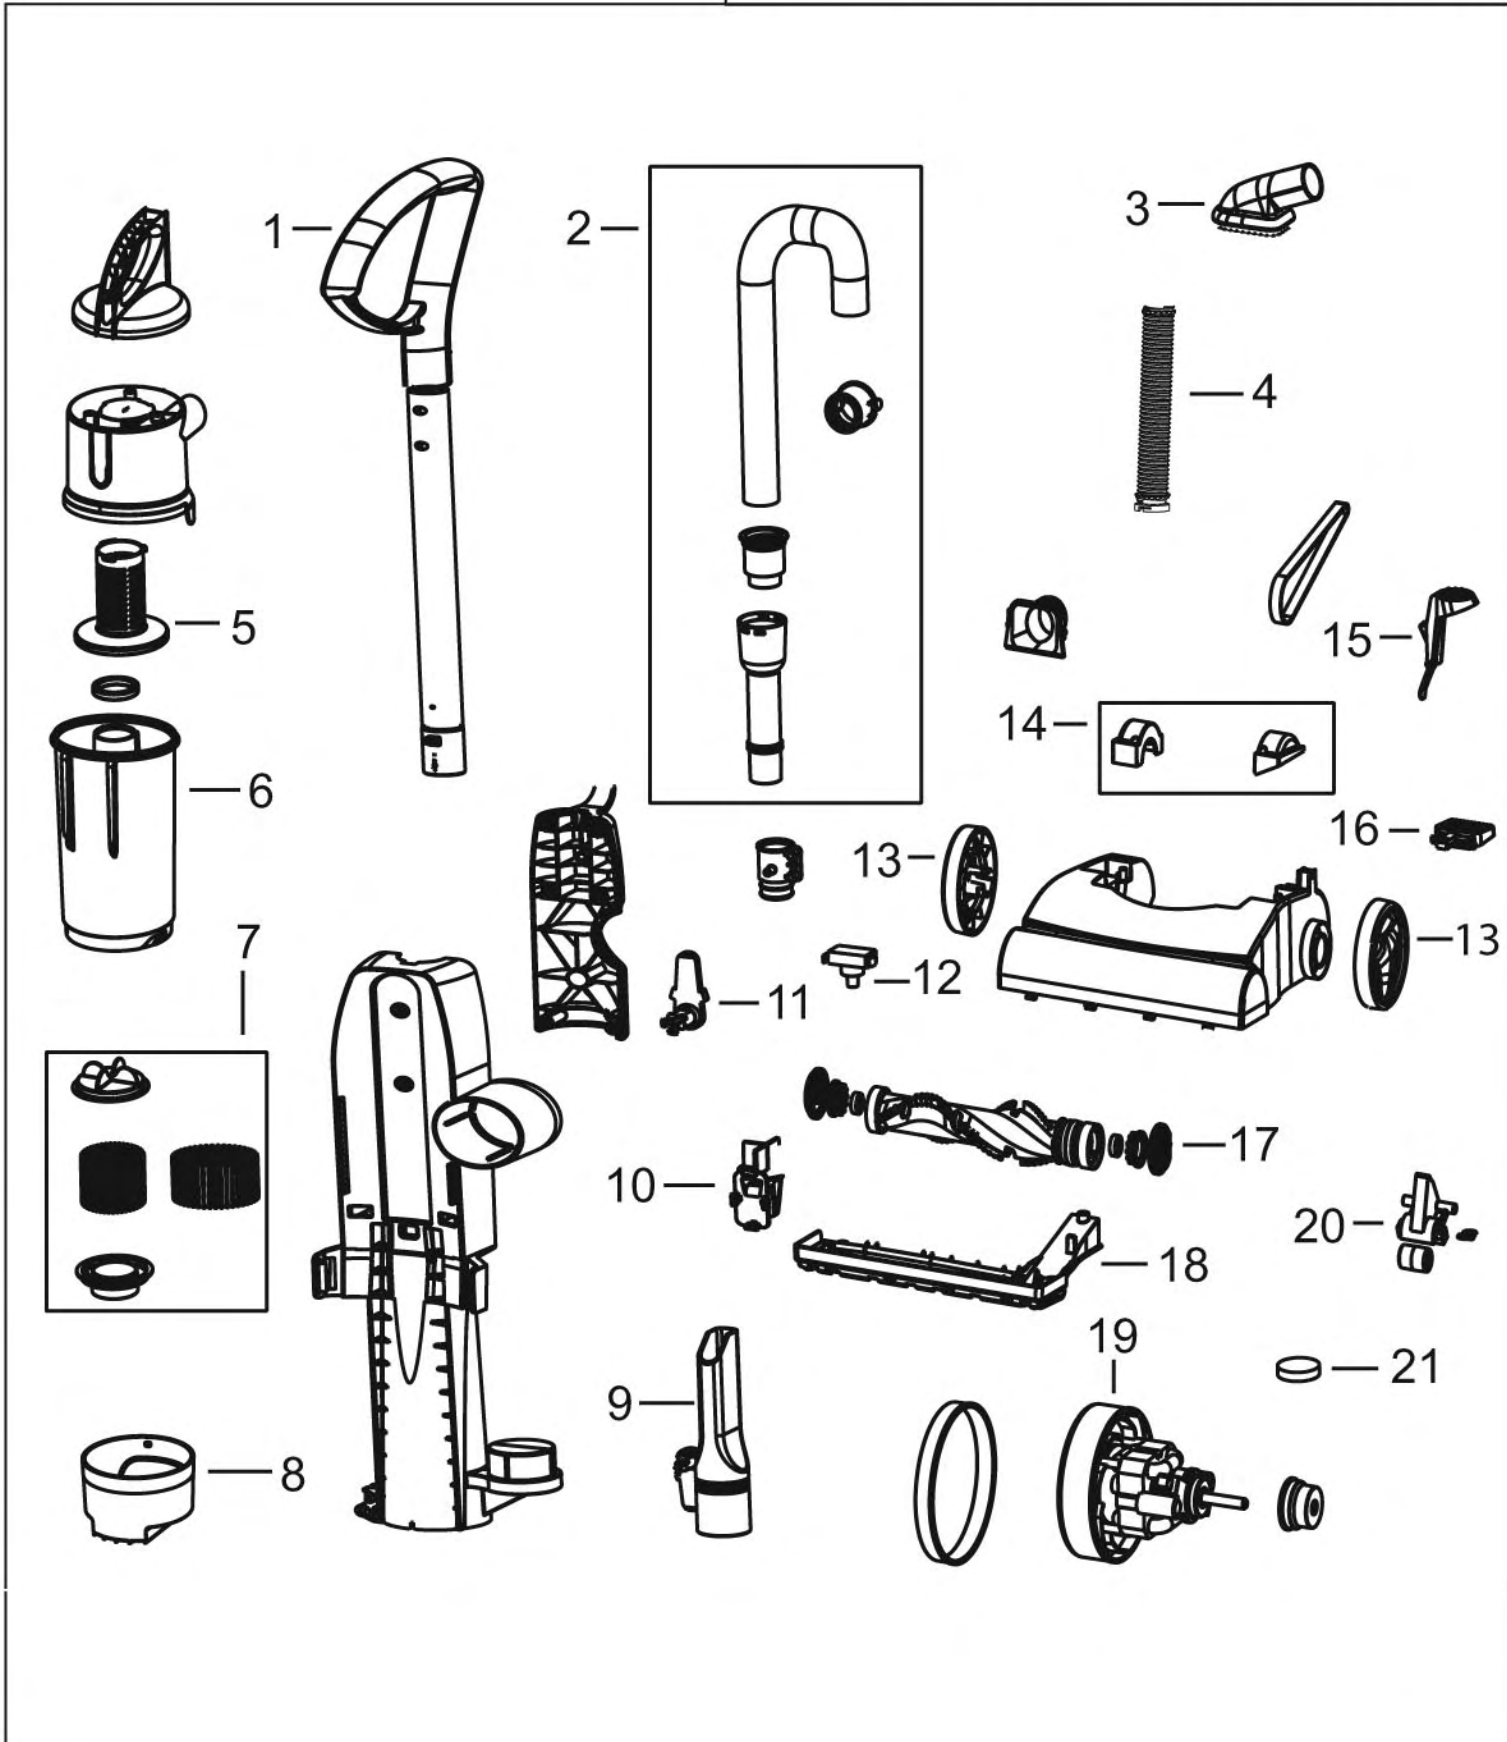

This Owner's Manual is provided and hosted by Appliance Factory Parts.

Bissell 31305 Owner's Manual

[Shop genuine replacement parts for Bissell 31305](#)

[Find Your Bissell Vacuum Cleaner Parts - Select From 376 Models](#)

----- Manual continues below -----

Easy Vac Series

Models 3120, 3130, 31305, 31306

Easy Vac Series

Models 3130, 3120, 31305, 31306

KEY	PART NO	DESCRIPTION	KEY	PART NO	DESCRIPTION
xx	B-203-7034	Drive Belt			
xx	B-010-0292	User's Guide			
1	B-203-7047	Looped Handle - Marina Blue			
2	B-203-7020	Stretch Hose			
3	B-203-7033	Upholstery Brush			
4	B-203-7046	Foot Hose			
5	B-203-7024	Primary Separator w/Gasket - Marina Blue			
6	B-203-7021	Easy Empty Dirt Cup			
7	B-203-7023	Inner and Outer Circular Filters			
8	B-203-7022	Lower Tank			
9	B-203-7032	Crevice Tool			
11	B-203-7035	Quick Release/Upper Cord Wrap			
12	B-203-7045	Internal Power Switch			
13	B-203-7037	Rear Wheel			
14	B-203-7042	Left/Right Pivot Clamp			
15	B-203-7043	Detent Lever			
16	B-203-7044	Power Switch Pedal			
17	B-203-7029	Floor Brush			
18	B-203-7028	Nozzle Grd. w/Sqege & Frt. Whls			
19	B-203-7039	Motor			
20	B-203-7030	Roller Lifter Assy.			
21	B-203-7031	Pre-Motor Filter			