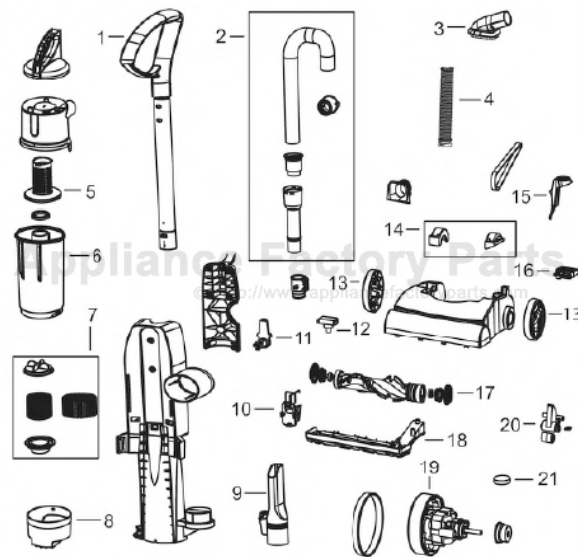

This Owner's Manual is provided and hosted by Appliance Factory Parts.

Bissell 31305 Owner's Manual

[Shop genuine replacement parts for Bissell 31305](#)

[Find Your Bissell Vacuum Cleaner Parts - Select From 376 Models](#)

----- Manual continues below -----

Easy Vac Series

Models 3120, 3130, 31305, 31306

Easy Vac Series

Models 3130, 3120, 31305, 31306

KEY	PART NO	DESCRIPTION	KEY	PART NO	DESCRIPTION
xx	B-203-7034	Drive Belt			
xx	B-010-0292	User's Guide			
1	B-203-7047	Looped Handle - Marina Blue			
2	B-203-7020	Stretch Hose			
3	B-203-7033	Upholstery Brush			
4	B-203-7046	Foot Hose			
5	B-203-7024	Primary Separator w/Gasket - Marina Blue			
6	B-203-7021	Easy Empty Dirt Cup			
7	B-203-7023	Inner and Outer Circular Filters			
8	B-203-7022	Lower Tank			
9	B-203-7032	Crevice Tool			
11	B-203-7035	Quick Release/Upper Cord Wrap			
12	B-203-7045	Internal Power Switch			
13	B-203-7037	Rear Wheel			
14	B-203-7042	Left/Right Pivot Clamp			
15	B-203-7043	Detent Lever			
16	B-203-7044	Power Switch Pedal			
17	B-203-7029	Floor Brush			
18	B-203-7028	Nozzle Grd. w/Sqege & Frt. Whls			
19	B-203-7039	Motor			
20	B-203-7030	Roller Lifter Assy.			
21	B-203-7031	Pre-Motor Filter			