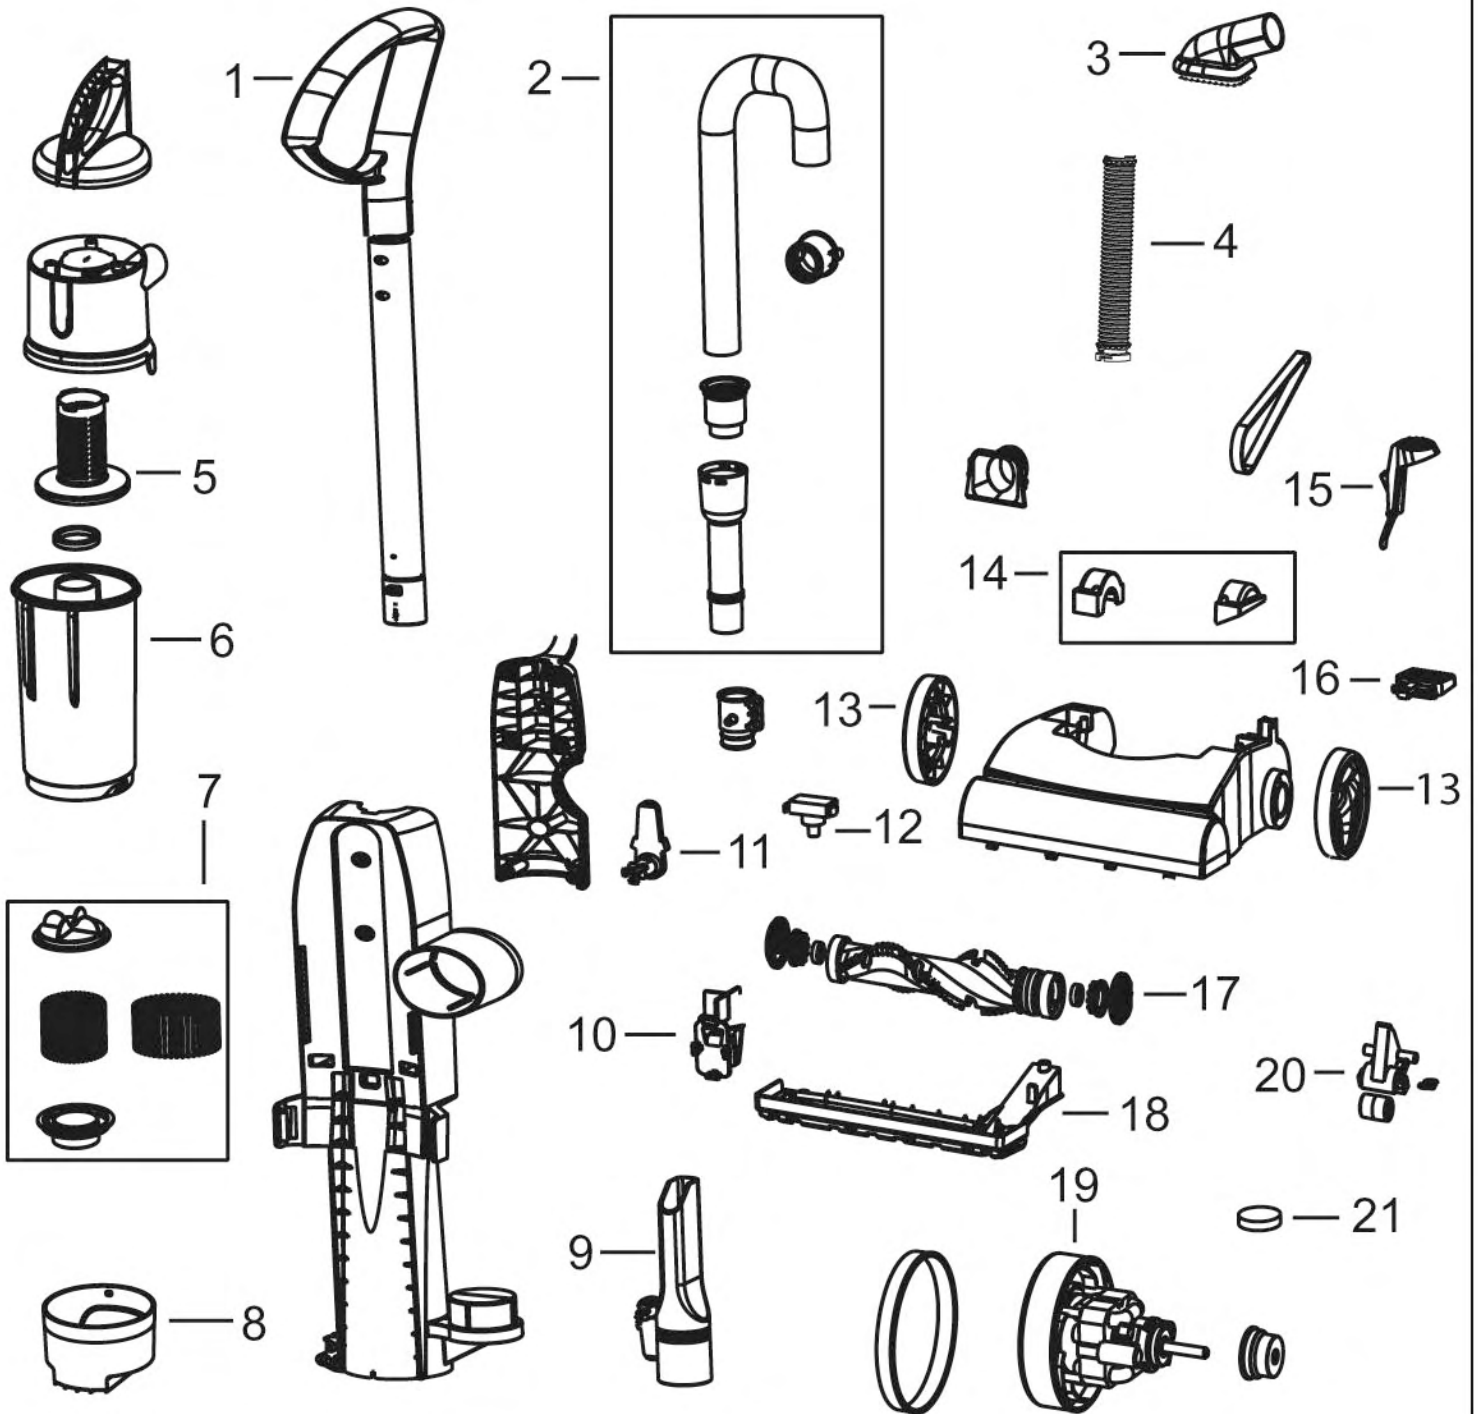

Easy Vac Series

Models 3120, 3130, 31305, 31306

**Easy Vac Series**

Models 3130, 3120, 31305, 31306

KEY	PART NO	DESCRIPTION	KEY	PART NO	DESCRIPTION
xx	B-203-7034	Drive Belt			
xx	B-010-0292	User's Guide			
1	B-203-7047	Looped Handle - Marina Blue			
2	B-203-7020	Stretch Hose			
3	B-203-7033	Upholstery Brush			
4	B-203-7046	Foot Hose			
5	B-203-7024	Primary Separator w/Gasket - Marina Blue			
6	B-203-7021	Easy Empty Dirt Cup			
7	B-203-7023	Inner and Outer Circular Filters			
8	B-203-7022	Lower Tank			
9	B-203-7032	Crevice Tool			
11	B-203-7035	Quick Release/Upper Cord Wrap			
12	B-203-7045	Internal Power Switch			
13	B-203-7037	Rear Wheel			
14	B-203-7042	Left/Right Pivot Clamp			
15	B-203-7043	Detent Lever			
16	B-203-7044	Power Switch Pedal			
17	B-203-7029	Floor Brush			
18	B-203-7028	Nozzle Grd. w/Sqege & Frt. Whls			
19	B-203-7039	Motor			
20	B-203-7030	Roller Lifter Assy.			
21	B-203-7031	Pre-Motor Filter			