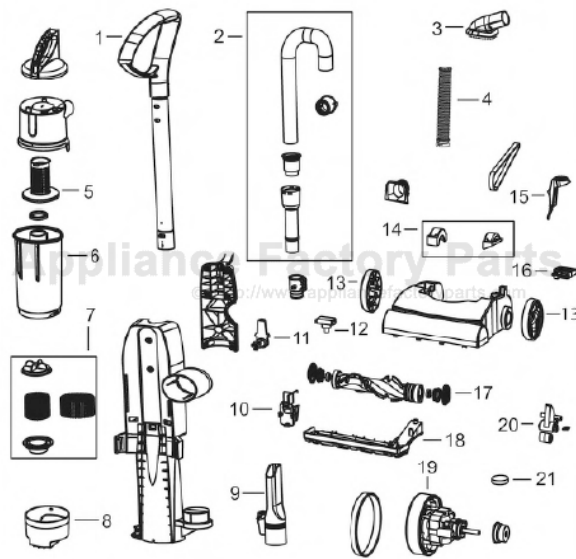

# Bissell 31306 Owner's Manual

[Shop genuine replacement parts for Bissell 31306](#)

[Find Your Bissell Vacuum Cleaner Parts - Select From 376 Models](#)

----- Manual continues below -----

Easy Vac Series

Models 3120, 3130, 31305, 31306

**Easy Vac Series**

Models 3130, 3120, 31305, 31306

KEY	PART NO	DESCRIPTION	KEY	PART NO	DESCRIPTION
xx	B-203-7034	Drive Belt			
xx	B-010-0292	User's Guide			
1	B-203-7047	Looped Handle - Marina Blue			
2	B-203-7020	Stretch Hose			
3	B-203-7033	Upholstery Brush			
4	B-203-7046	Foot Hose			
5	B-203-7024	Primary Separator w/Gasket - Marina Blue			
6	B-203-7021	Easy Empty Dirt Cup			
7	B-203-7023	Inner and Outer Circular Filters			
8	B-203-7022	Lower Tank			
9	B-203-7032	Crevice Tool			
11	B-203-7035	Quick Release/Upper Cord Wrap			
12	B-203-7045	Internal Power Switch			
13	B-203-7037	Rear Wheel			
14	B-203-7042	Left/Right Pivot Clamp			
15	B-203-7043	Detent Lever			
16	B-203-7044	Power Switch Pedal			
17	B-203-7029	Floor Brush			
18	B-203-7028	Nozzle Grd. w/Sqege & Frt. Whls			
19	B-203-7039	Motor			
20	B-203-7030	Roller Lifter Assy.			
21	B-203-7031	Pre-Motor Filter			