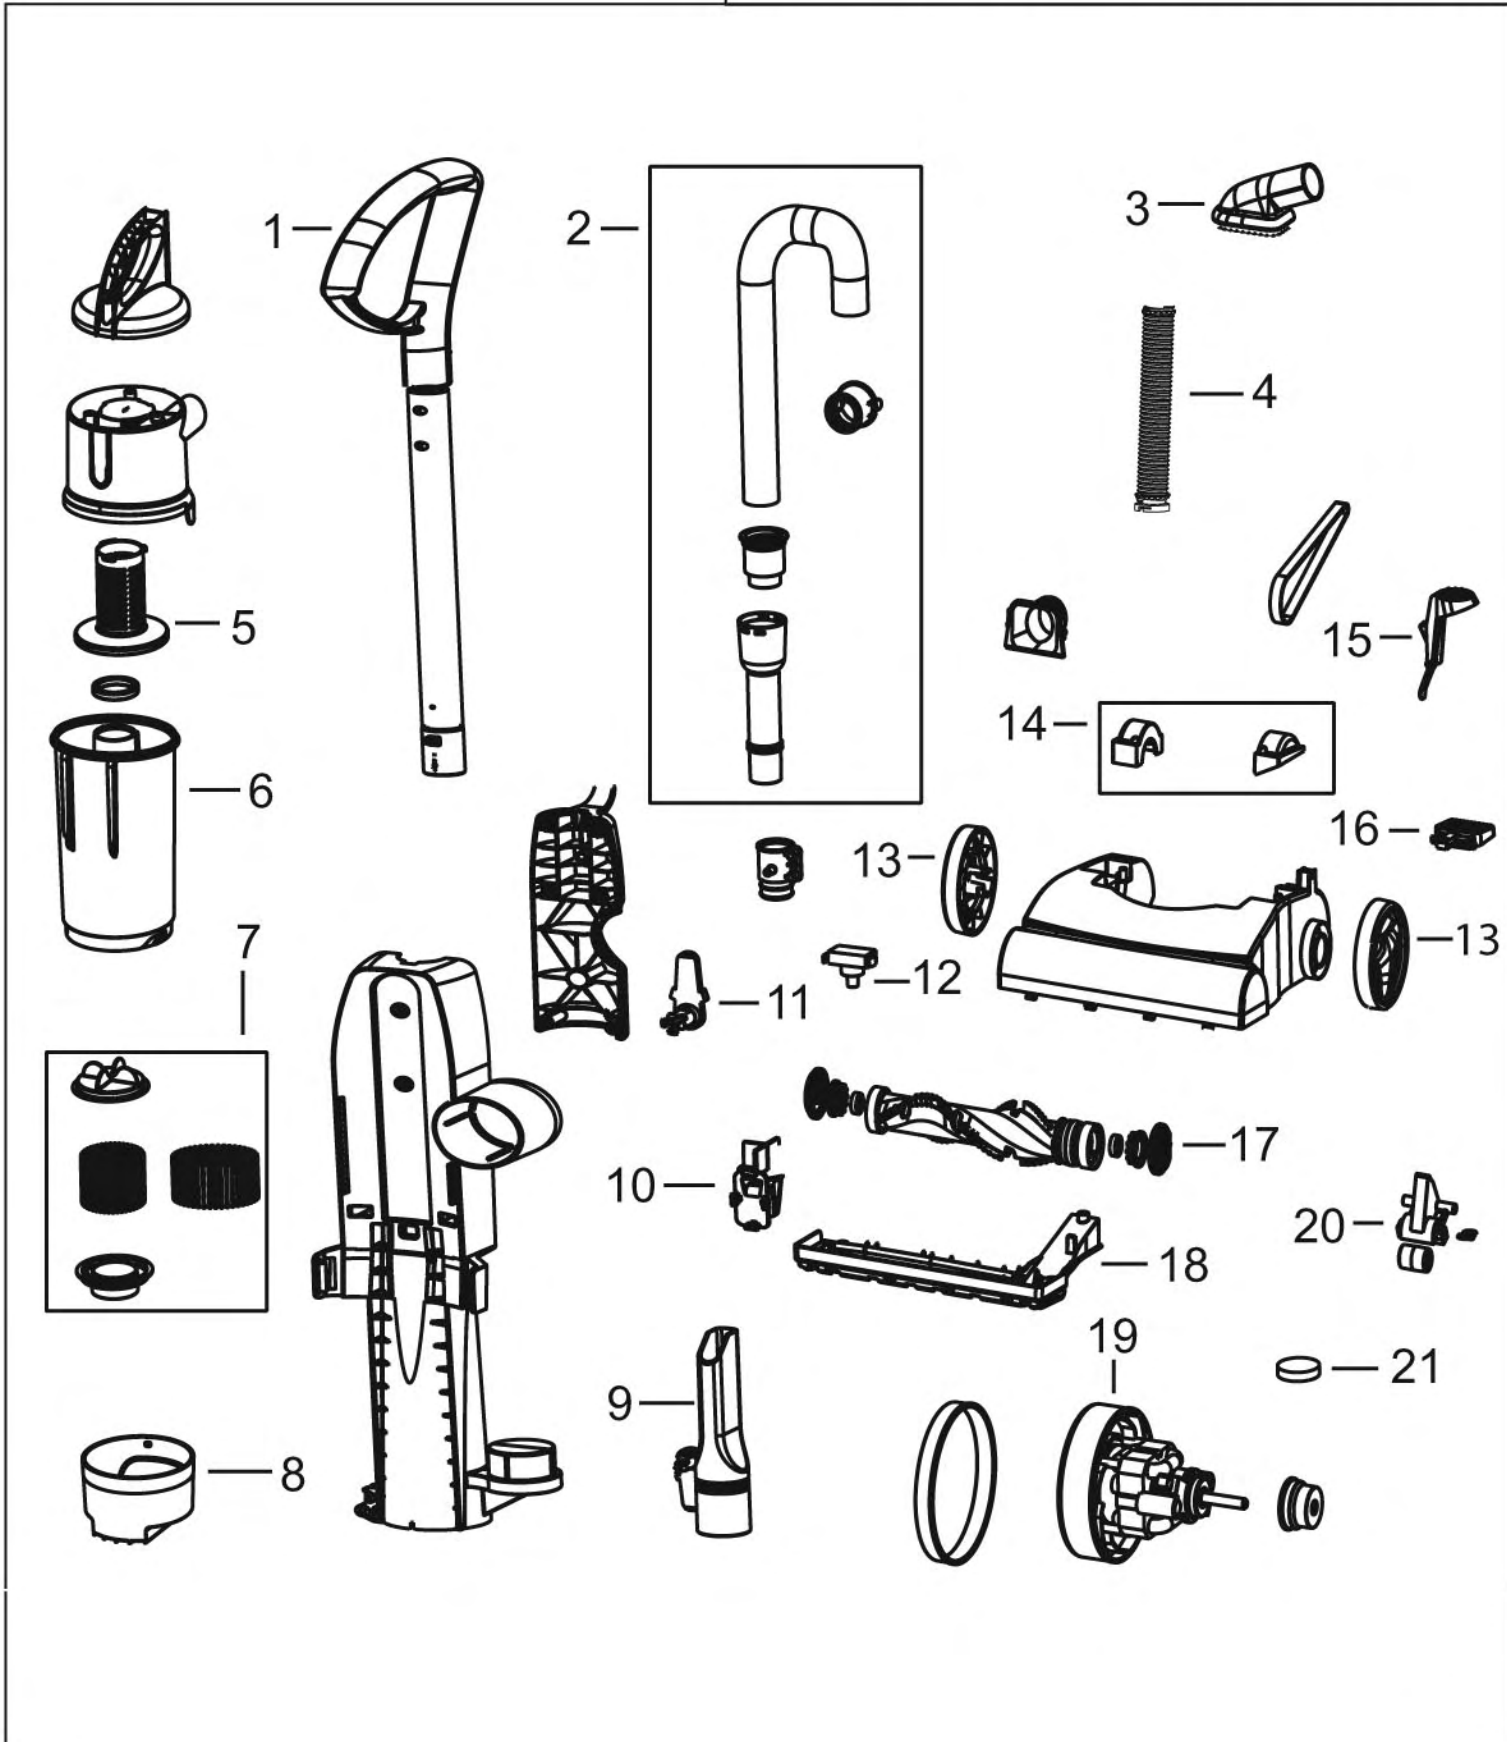

# Bissell 31306 Owner's Manual

[Shop genuine replacement parts for Bissell 31306](#)

[Find Your Bissell Vacuum Cleaner Parts - Select From 376 Models](#)

----- Manual continues below -----

Easy Vac Series

Models 3120, 3130, 31305, 31306

**Easy Vac Series**

Models 3130, 3120, 31305, 31306

KEY	PART NO	DESCRIPTION	KEY	PART NO	DESCRIPTION
xx	B-203-7034	Drive Belt			
xx	B-010-0292	User's Guide			
1	B-203-7047	Looped Handle - Marina Blue			
2	B-203-7020	Stretch Hose			
3	B-203-7033	Upholstery Brush			
4	B-203-7046	Foot Hose			
5	B-203-7024	Primary Separator w/Gasket - Marina Blue			
6	B-203-7021	Easy Empty Dirt Cup			
7	B-203-7023	Inner and Outer Circular Filters			
8	B-203-7022	Lower Tank			
9	B-203-7032	Crevice Tool			
11	B-203-7035	Quick Release/Upper Cord Wrap			
12	B-203-7045	Internal Power Switch			
13	B-203-7037	Rear Wheel			
14	B-203-7042	Left/Right Pivot Clamp			
15	B-203-7043	Detent Lever			
16	B-203-7044	Power Switch Pedal			
17	B-203-7029	Floor Brush			
18	B-203-7028	Nozzle Grd. w/Sqege & Frt. Whls			
19	B-203-7039	Motor			
20	B-203-7030	Roller Lifter Assy.			
21	B-203-7031	Pre-Motor Filter			