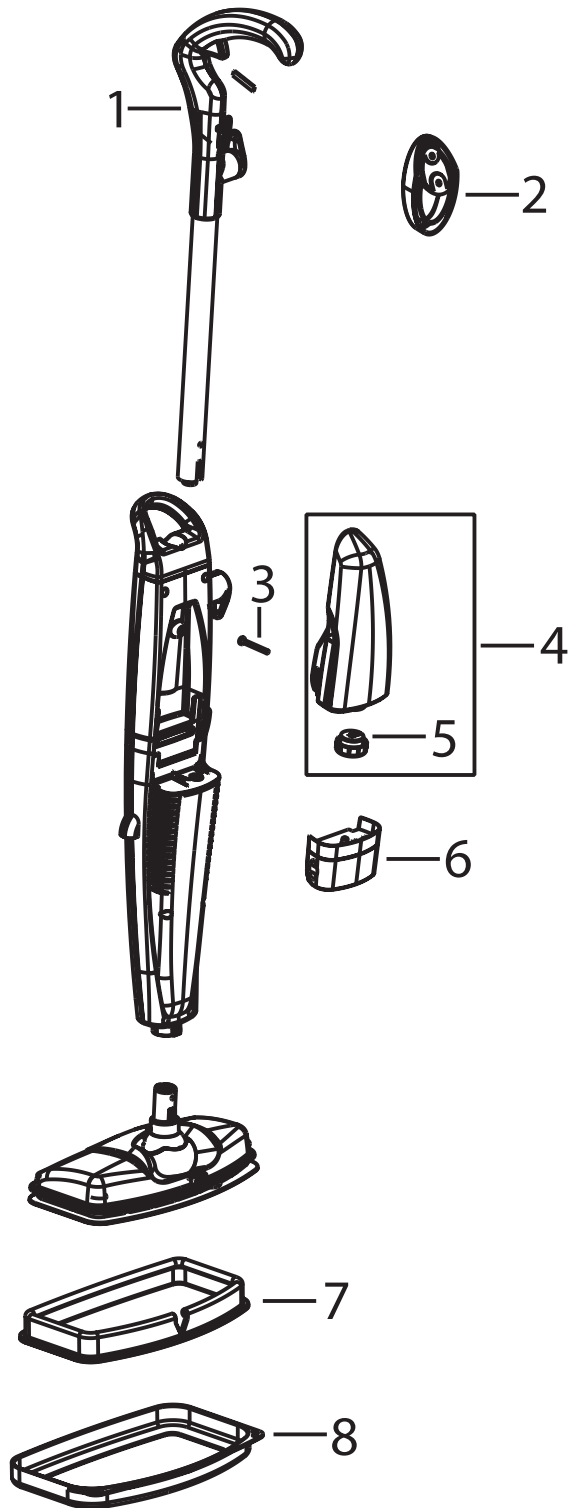

This Owner's Manual is provided and hosted by Appliance Factory Parts.

Bissell 31N1 Owner's Manual

[Shop genuine replacement parts for Bissell 31N1](#)

[Find Your Bissell Vacuum Cleaner Parts - Select From 376 Models](#)

----- Manual continues below -----

Steam Mop

1867, 31N1, 21H6 Series

Steam Mop

1867, 31N1, 21H6 Series

KEY	PART NO	DESCRIPTION		
1	B-203-2167	Handle Assembly w/Screw		
2	B-203-2168	Storage Hook w/Screw - Green Tea		
2	B-203-2169	Storage Hook w/Screw - Mineral Blue		
3	B-603-2048	Handle Screw		
4	B-203-2159	Water Tank w/Cap & Insert		
5	B-603-2046	Cap & Insert Assembly		
6	B-218-5600	Water Filter		
7	203-2158	Green Microfiber Mop Pad - 2 Pack		
7	B-32525	Gray & White Mop Pad - 2 Pack		
7	B-3255H	Deluxe Mop Pads - 2 Pack (for 21H6 Steam Mop Max series)		
8	B-203-2163	Carpet Glide Attachment		
xx	1204065	User's Guide	1867 =	Steam Mop
xx	6032049	Foot Screw	31N1 =	Steam Mop Deluxe
xx	B-32521	Eucalyptus Mint Fragrance	21N6 =	Steam Mop Max