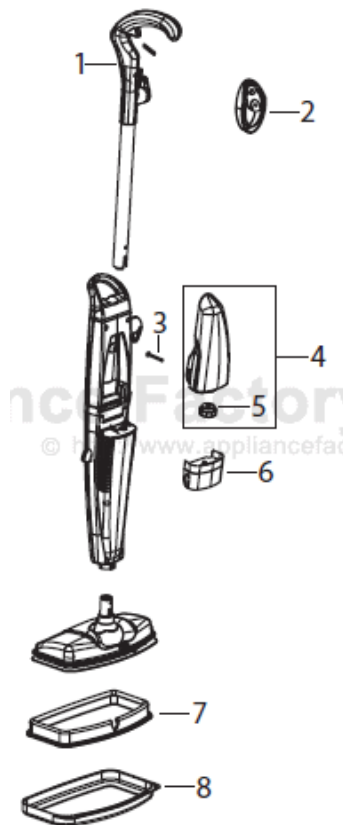

This Owner's Manual is provided and hosted by Appliance Factory Parts.

Bissell 31N1 Owner's Manual

[Shop genuine replacement parts for Bissell 31N1](#)

[Find Your Bissell Vacuum Cleaner Parts - Select From 376 Models](#)

----- Manual continues below -----

Steam Mop

1867, 31N1, 21H6 Series

Steam Mop

1867, 31N1, 21H6 Series

KEY	PART NO	DESCRIPTION		
1	B-203-2167	Handle Assembly w/Screw		
2	B-203-2168	Storage Hook w/Screw - Green Tea		
2	B-203-2169	Storage Hook w/Screw - Mineral Blue		
3	B-603-2048	Handle Screw		
4	B-203-2159	Water Tank w/Cap & Insert		
5	B-603-2046	Cap & Insert Assembly		
6	B-218-5600	Water Filter		
7	203-2158	Green Microfiber Mop Pad - 2 Pack		
7	B-32525	Gray & White Mop Pad - 2 Pack		
7	B-3255H	Deluxe Mop Pads - 2 Pack (for 21H6 Steam Mop Max series)		
8	B-203-2163	Carpet Glide Attachment		
xx	1204065	User's Guide	1867 =	Steam Mop
xx	6032049	Foot Screw	31N1 =	Steam Mop Deluxe
xx	B-32521	Eucalyptus Mint Fragrance	21N6 =	Steam Mop Max