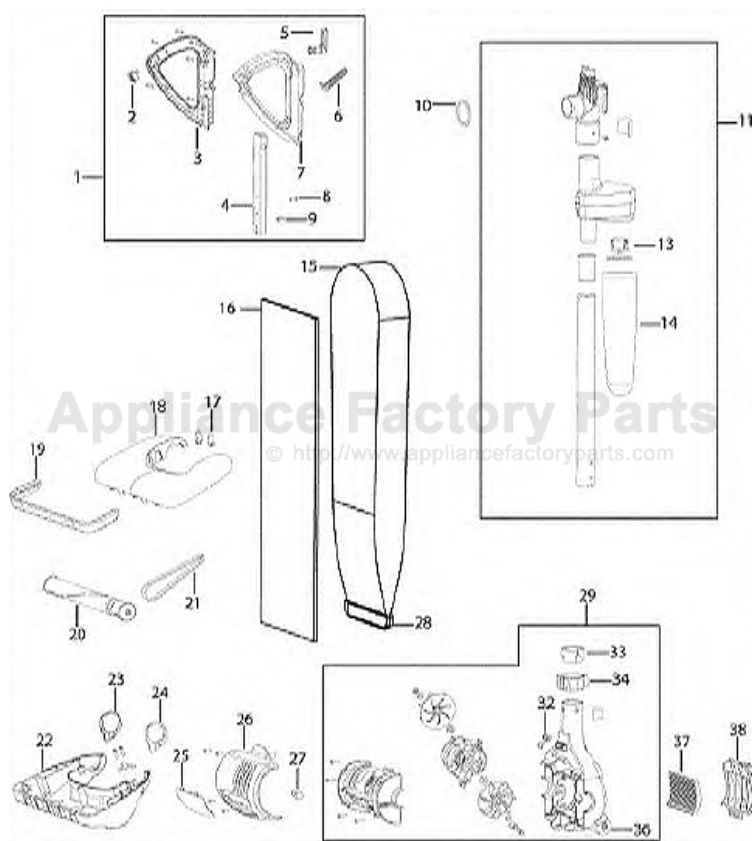

This Owner's Manual is provided and hosted by [Appliance Factory Parts](http://www.appliancefactoryparts.com).

Bissell 34000 Owner's Manual

[Shop genuine replacement parts for Bissell 34000](#)

[Find Your Bissell Vacuum Cleaner Parts - Select From 377 Models](#)

----- Manual continues below part list -----

Available Replacement Parts for Bissell 34000

[V252](#)

VACUUM BAG

UPRIGHT VACUUM

ProLite Model 34000

Key No.	Part No.	Part Desc.
01	5550023	CLOSED GRIP ASSY
02	2108828	Switch
03	2103982	Grip, Right - 34000
04	2109420	Handle Tube
05	2133931	Cord Wrap
06	2104524	Cord & Harness Assy - Grey
07	2103983	LT Grip
08	2807024	Screw - Sheet Metal #10 x 1/2"
09	2101506	Cable Clamp
10	2103834	TUBE CONNECTORE SEAL 34000REPL
11	2109020	Cyclone Assy w/ Fill Tube
12	2136025	Tube Connector w/ Seal
13	2032051	Cyclone Insert
14	2132031	Dirt Cup
15	2140250	Cloth Outer Bag Assy
16	2100190	Filter Bag Prolite Rev.
17	2101602	DETENT COVER, 34000 EPL
18	2143983	Foot Cover - Jazz Blue
19	2133972	Furniture Protection Guard
20	2101131	Brush Assy
21	2100631	Belt (2-pack)
22	2144034	Foot Base Assy
23	2135040	Bushing - Right Side
24	2135030	Bushing - Left Side
25	2133929	Lens
26	2133976	Lens Cover - Jazz Blue
27	5559069	BULB-GE T5/921 12.8V
28	2133967	Bag Clip
29	2146060	Motor Assy
32	2108455	SPRING BAG RETAINER REPL
33	2136035	Collar
34	2133962	Support Yoke
36	2103920	WHEEL - REAR 2 PK, 34000 REPL
38	2143940	Filter Cover Assy
xx	2103150	Hair Cutter
xx	2103917	WIDER BLADE-PROLITE REPL
xx	2107321	Receptacle
xx	5556100	Front Wheel & Axle (2-pack)