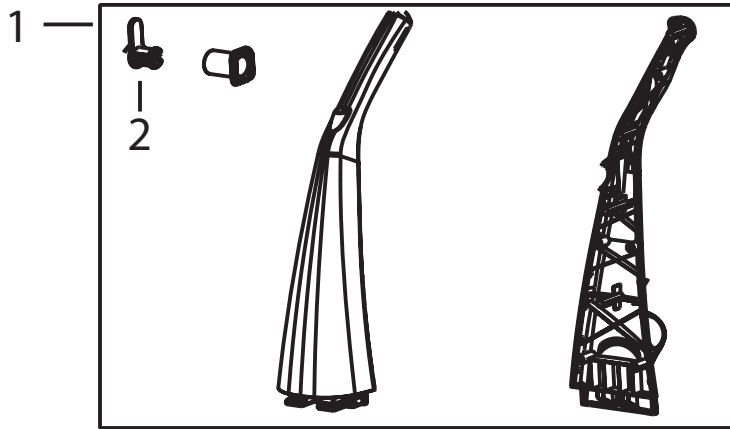

# Versus Stick Vacuum

## 76T8 Series

**Versus Stick Vacuum**

76T8 Series

KEY	PART NO	DESCRIPTION
1	B-203-0198	Upper Handle Assembly w/ Clip
2	B-203-0199	Cord Clip
3	B-203-0202	Dirt Cup Assembly
4	B-203-0235	Filter
5	B-203-0204	Filter Tray
6	B-203-0203	Upper Tank Separator Screen
7	B-203-0211	Motor Seal
8	B-203-0210	Motor
9	B-203-0212	Motor Grommet
10	B-203-0207	Foot Assembly
11	B-203-0205	Squeegee
12	B-203-0206	Bristle, Floor
13	B-203-0201	Hose Assembly
14	B-203-0200	Power Switch
15	B-203-0209	Hose Clip w/ Screw
16	B-203-0208	Crevice Tool
XX	B-203-0213	Handle Screw
XX	1104039	User's Guide