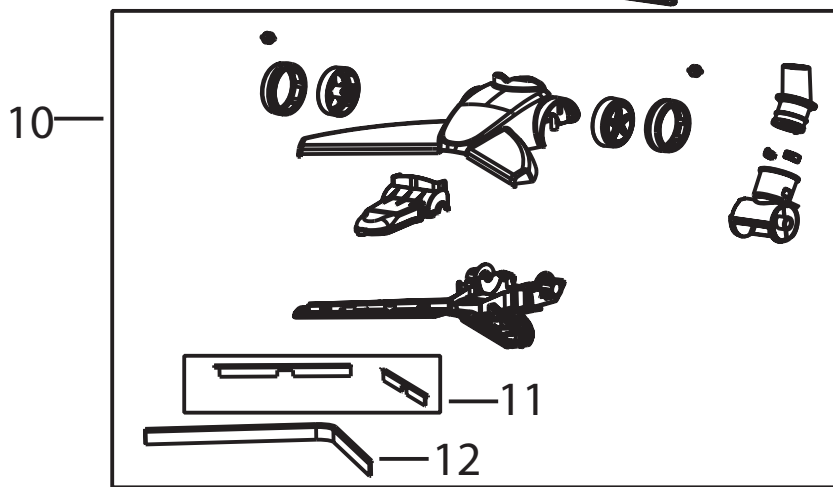

# Versus Stick Vacuum

## 76T8 Series

**Versus Stick Vacuum**

76T8 Series

KEY	PART NO	DESCRIPTION
1	B-203-0198	Upper Handle Assembly w/ Clip
2	B-203-0199	Cord Clip
3	B-203-0202	Dirt Cup Assembly
4	B-203-0235	Filter
5	B-203-0204	Filter Tray
6	B-203-0203	Upper Tank Separator Screen
7	B-203-0211	Motor Seal
8	B-203-0210	Motor
9	B-203-0212	Motor Grommet
10	B-203-0207	Foot Assembly
11	B-203-0205	Squeegee
12	B-203-0206	Bristle, Floor
13	B-203-0201	Hose Assembly
14	B-203-0200	Power Switch
15	B-203-0209	Hose Clip w/ Screw
16	B-203-0208	Crevice Tool
XX	B-203-0213	Handle Screw
XX	1104039	User's Guide