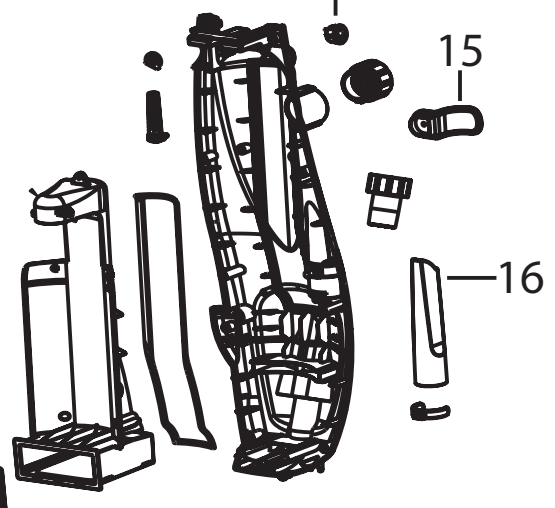

# Versus Stick Vacuum

## 76T8 Series

**Versus Stick Vacuum**

76T8 Series

KEY	PART NO	DESCRIPTION
1	B-203-0198	Upper Handle Assembly w/ Clip
2	B-203-0199	Cord Clip
3	B-203-0202	Dirt Cup Assembly
4	B-203-0235	Filter
5	B-203-0204	Filter Tray
6	B-203-0203	Upper Tank Separator Screen
7	B-203-0211	Motor Seal
8	B-203-0210	Motor
9	B-203-0212	Motor Grommet
10	B-203-0207	Foot Assembly
11	B-203-0205	Squeegee
12	B-203-0206	Bristle, Floor
13	B-203-0201	Hose Assembly
14	B-203-0200	Power Switch
15	B-203-0209	Hose Clip w/ Screw
16	B-203-0208	Crevice Tool
XX	B-203-0213	Handle Screw
XX	1104039	User's Guide