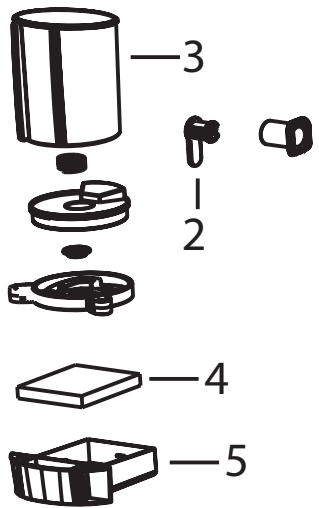

# Versus Stick Vacuum

## 76T8 Series

**Versus Stick Vacuum**

76T8 Series

KEY	PART NO	DESCRIPTION
1	B-203-0198	Upper Handle Assembly w/ Clip
2	B-203-0199	Cord Clip
3	B-203-0202	Dirt Cup Assembly
4	B-203-0235	Filter
5	B-203-0204	Filter Tray
6	B-203-0203	Upper Tank Separator Screen
7	B-203-0211	Motor Seal
8	B-203-0210	Motor
9	B-203-0212	Motor Grommet
10	B-203-0207	Foot Assembly
11	B-203-0205	Squeegee
12	B-203-0206	Bristle, Floor
13	B-203-0201	Hose Assembly
14	B-203-0200	Power Switch
15	B-203-0209	Hose Clip w/ Screw
16	B-203-0208	Crevice Tool
XX	B-203-0213	Handle Screw
XX	1104039	User's Guide