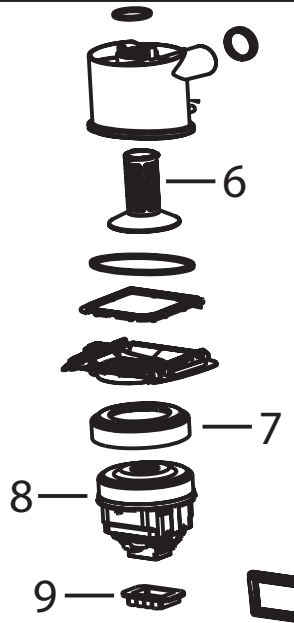

# Versus Stick Vacuum

## 76T8 Series

**Versus Stick Vacuum**

76T8 Series

KEY	PART NO	DESCRIPTION
1	B-203-0198	Upper Handle Assembly w/ Clip
2	B-203-0199	Cord Clip
3	B-203-0202	Dirt Cup Assembly
4	B-203-0235	Filter
5	B-203-0204	Filter Tray
6	B-203-0203	Upper Tank Separator Screen
7	B-203-0211	Motor Seal
8	B-203-0210	Motor
9	B-203-0212	Motor Grommet
10	B-203-0207	Foot Assembly
11	B-203-0205	Squeegee
12	B-203-0206	Bristle, Floor
13	B-203-0201	Hose Assembly
14	B-203-0200	Power Switch
15	B-203-0209	Hose Clip w/ Screw
16	B-203-0208	Crevice Tool
XX	B-203-0213	Handle Screw
XX	1104039	User's Guide