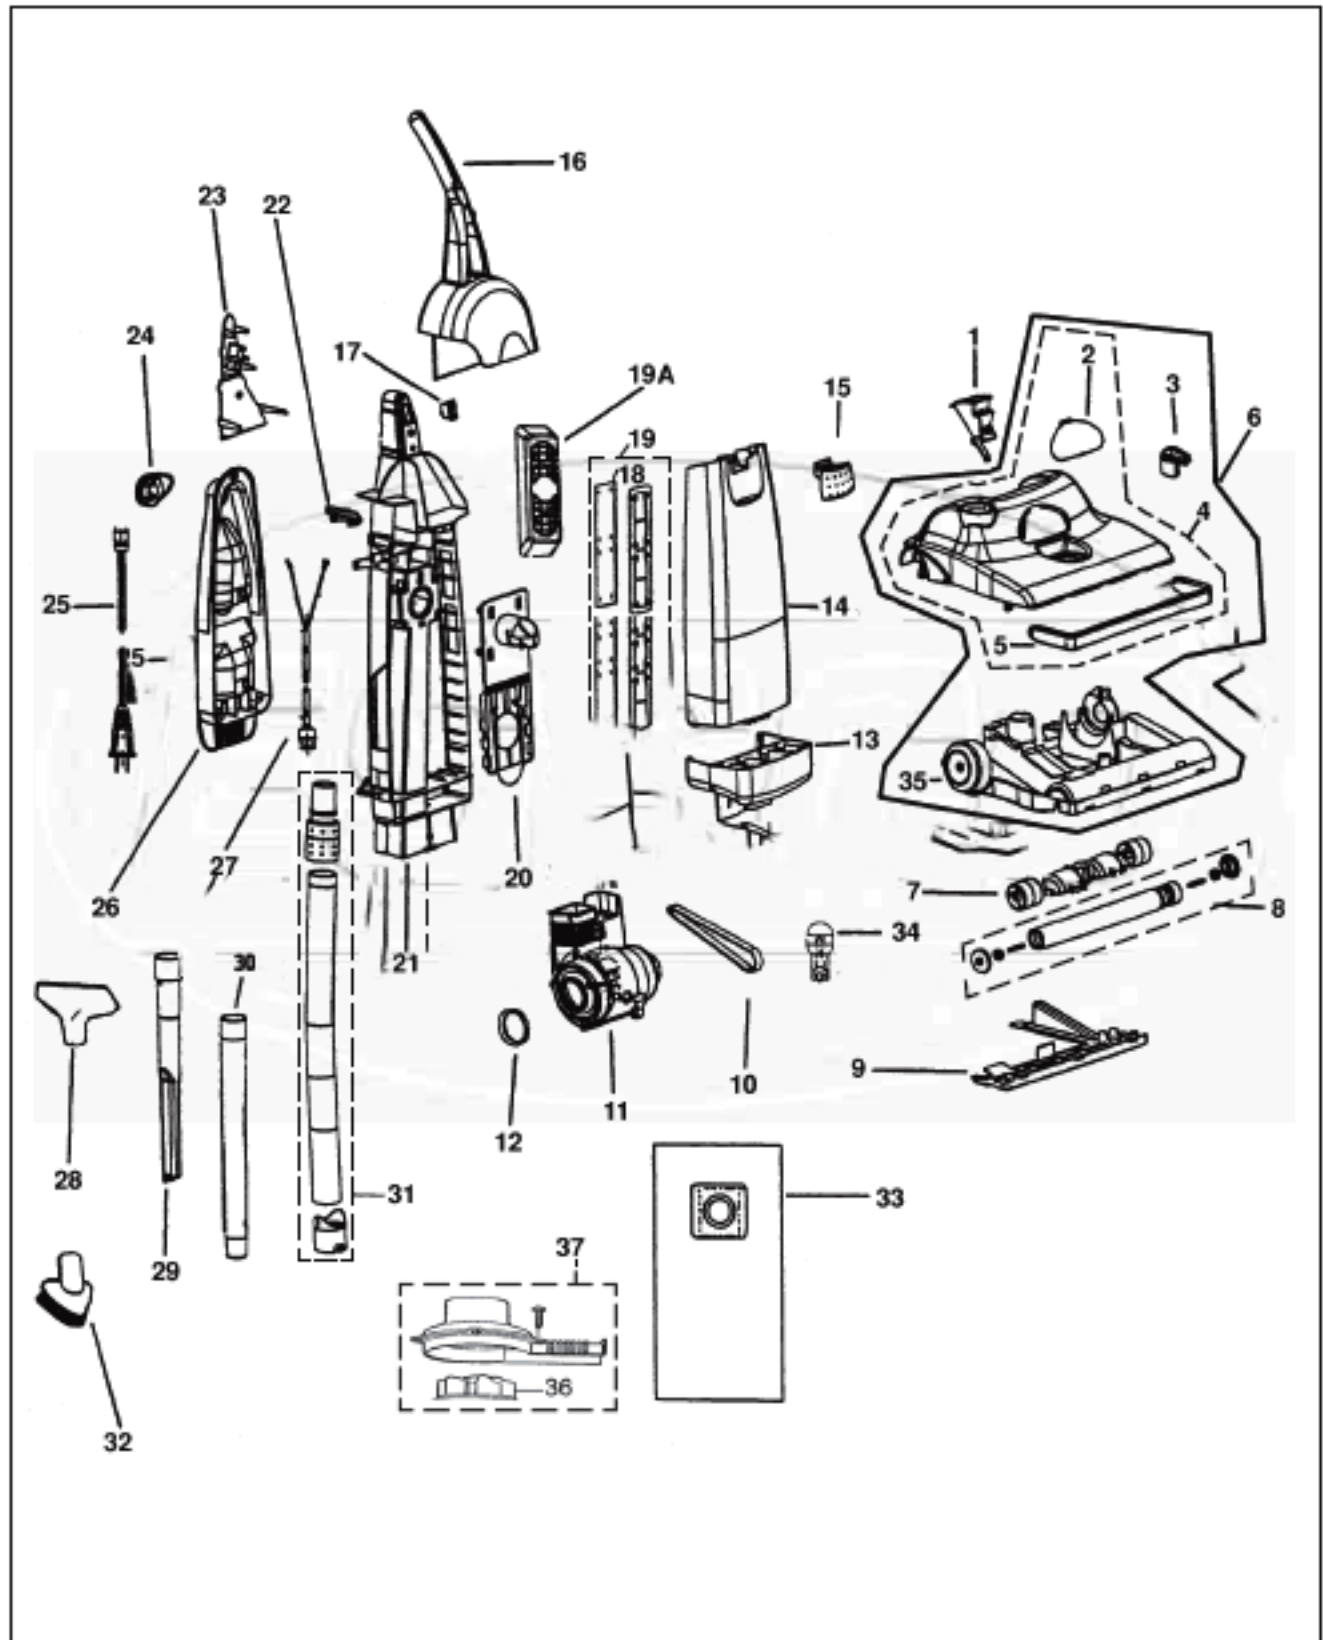

BISSELL Original & Replacement

POWERCLEAN & PUREAIR Models 3540-1, 3540-2, 3540-3, 3541, 3541P

Original & Replacement **BISSELL**

POWERCLEAN & PUREAIR Models 3540-1, 3540-2, 3540-3, 3541, 3541P

KEY	PART NO.	DESCRIPTION	KEY	PART NO.	DESCRIPTION
1	NLA	Handle Release Lever	15	NLA	Bag Door Latch 3541
2	NLA	Lens	15	NLA	Bag Door Latch 3541P
3	B-013-3724	Height Adjustment Knob	16	NLA	Upper Handle Ass'y 3540-1
4	NLA	Hood Ass'y 3540-1, 3540-2, 3540-3	16	NLA	Upper Handle Ass'y 3540-2, 3540-3
4	NLA	Hood Ass'y 3541, 3541	16	NLA	Upper Handle Ass'y 3541, 3541P
5	NLA	Furniture Guard	17	NLA	Switch
		3540-1, 3540-2, 3540-3	18	B-010-3540	Foam Exhaust Filter 3540-1
5	NLA	Furniture Guard	19	NLA	Exhaust Filter Ass'y 3540-1
		3541, 3541	19A	NLA	Filtrete Exhaust Filter Ass'y
6	NLA	Base Ass'y (Incl. #2, 3, 4, 5, 35)			3540-2, 3540-3, 3541, 3541P
		3540-1, 3540-2, 3540-3	20	NLA	Bag Retainer
6	NLA	Base Ass'y (Incl. #2, 3, 4, 5, 35)	21	NLA	Main Body 3540-1, 3540-2, 3540-3
		3541, 3541P	21	NLA	Main Body 3541, 3541P
7	NLA	Front Wheel Ass'y	22	NLA	Hose Clip
8	B-014-1164	Brushroll Ass'y 13"	23	NLA	Control Panel Cover
		3540-1, 3540-2, 3540-3	24	B-013-3722	Cord Hook
8	B-014-1165	Brushroll Ass'y 15"	25	NLA	Power Cord 30' 3540-2, 3540-3
		3541, 3541P	26	NLA	Carrying Handle Ass'y
9	NLA	Bottom Plate	27	B-010-4471	Wiring Harness
		3540-1, 3540-2, 3540-3	28	NLA	Upholstery Tool
9	NLA	Bottom Plate 3541, 3541P	29	NLA	Crevice Tool
10	B-010-0613	Belt, Style 3 & 5	30	B-010-9664	Wand
11	NLA	Motor Ass'y	31	NLA	Hose Ass'y
		(Incl. Key #34, 36)	32	NLA	Dusting Brush
12	NLA	Motor Seal	33	B-32028	Paper Bag Style 5 Envirofresh
13	NLA	Stair Handle			3540-1 3 Pk
14	NLA	Bag Door Ass'y	33	B-32029	Paper Bag Style 3 Filtrete
		(Incl. Key #15) 3540-1			3540-2, 3540-3, 3541, 3541P 2 Pk
14	NLA	Bag Door Ass'y	34	HR-3500	Bulb
		(Incl. Key #15) 3540-2, 3540-3	35	N/A	Rear Wheel 3540-1, 3540-2, 3540-3
14	NLA	Bag Door Ass'y (Incl. Key #15) 3541	35	N/A	Rear Wheel 3541, 3541P
14	NLA	Bag Door Ass'y (Incl. Key #15) 3541P	36	NLA	Fan
15	NLA	Bag Door Latch 3540-1	37	NLA	Fan & Fan Cover
15	NLA	Bag Door Latch 3540-2, 3540-3			

NLA = NO LONGER AVAILABLE