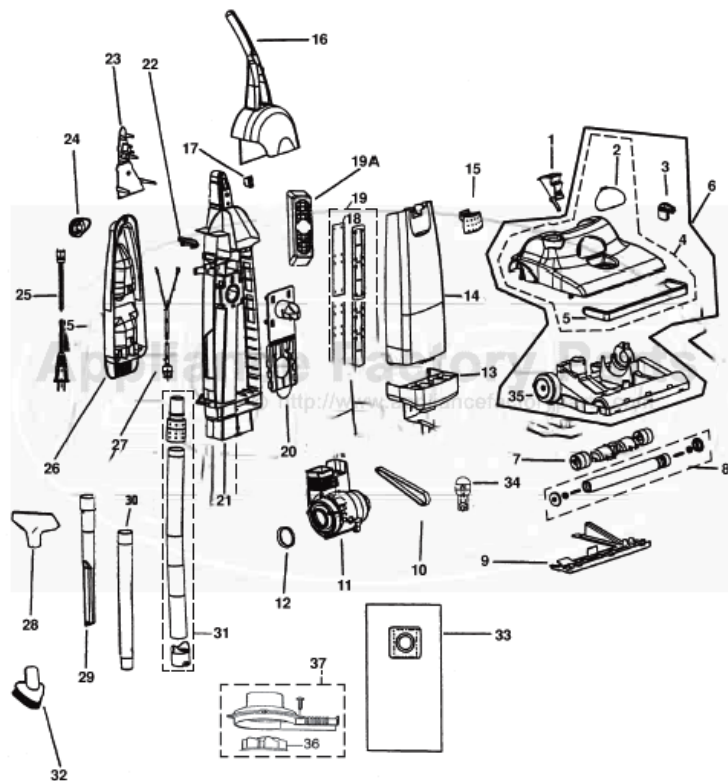

# Bissell 3541-P Owner's Manual

[Shop genuine replacement parts for Bissell 3541-P](#)

[Find Your Bissell Vacuum Cleaner Parts - Select From 377 Models](#)

----- Manual continues below part list -----

## Available Replacement Parts for Bissell 3541-P

<a href="#">B-32029</a>	PAPER BAG, UPRIGHTS, 3PK
<a href="#">HR-3500</a>	HEADLIHT BULB