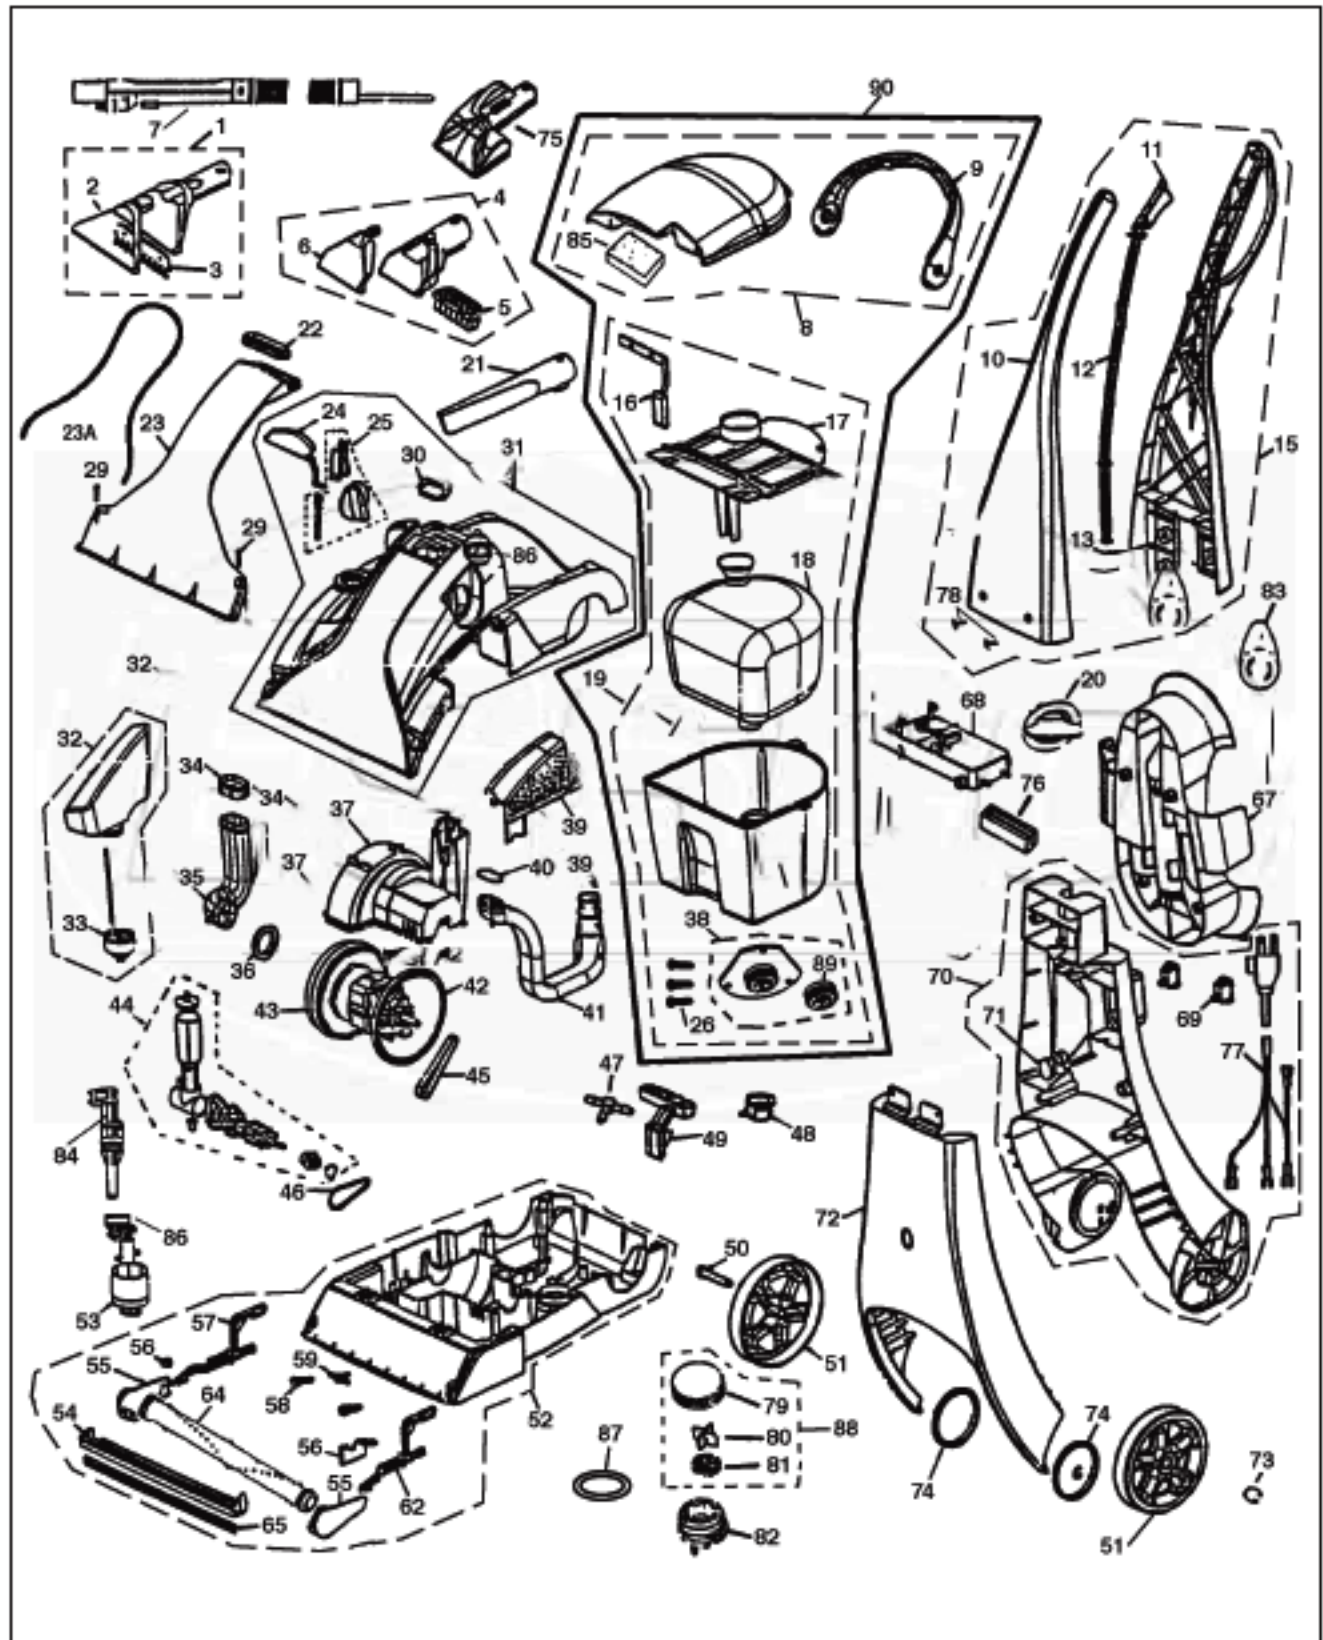

BISSELL Original & Replacement

PROHEAT POWERSTEAMER Models 1697, 1698, 1698-1

Original & Replacement **BISSELL**

PROHEAT POWERSTEAMER Models 1697, 1698, 1698-1