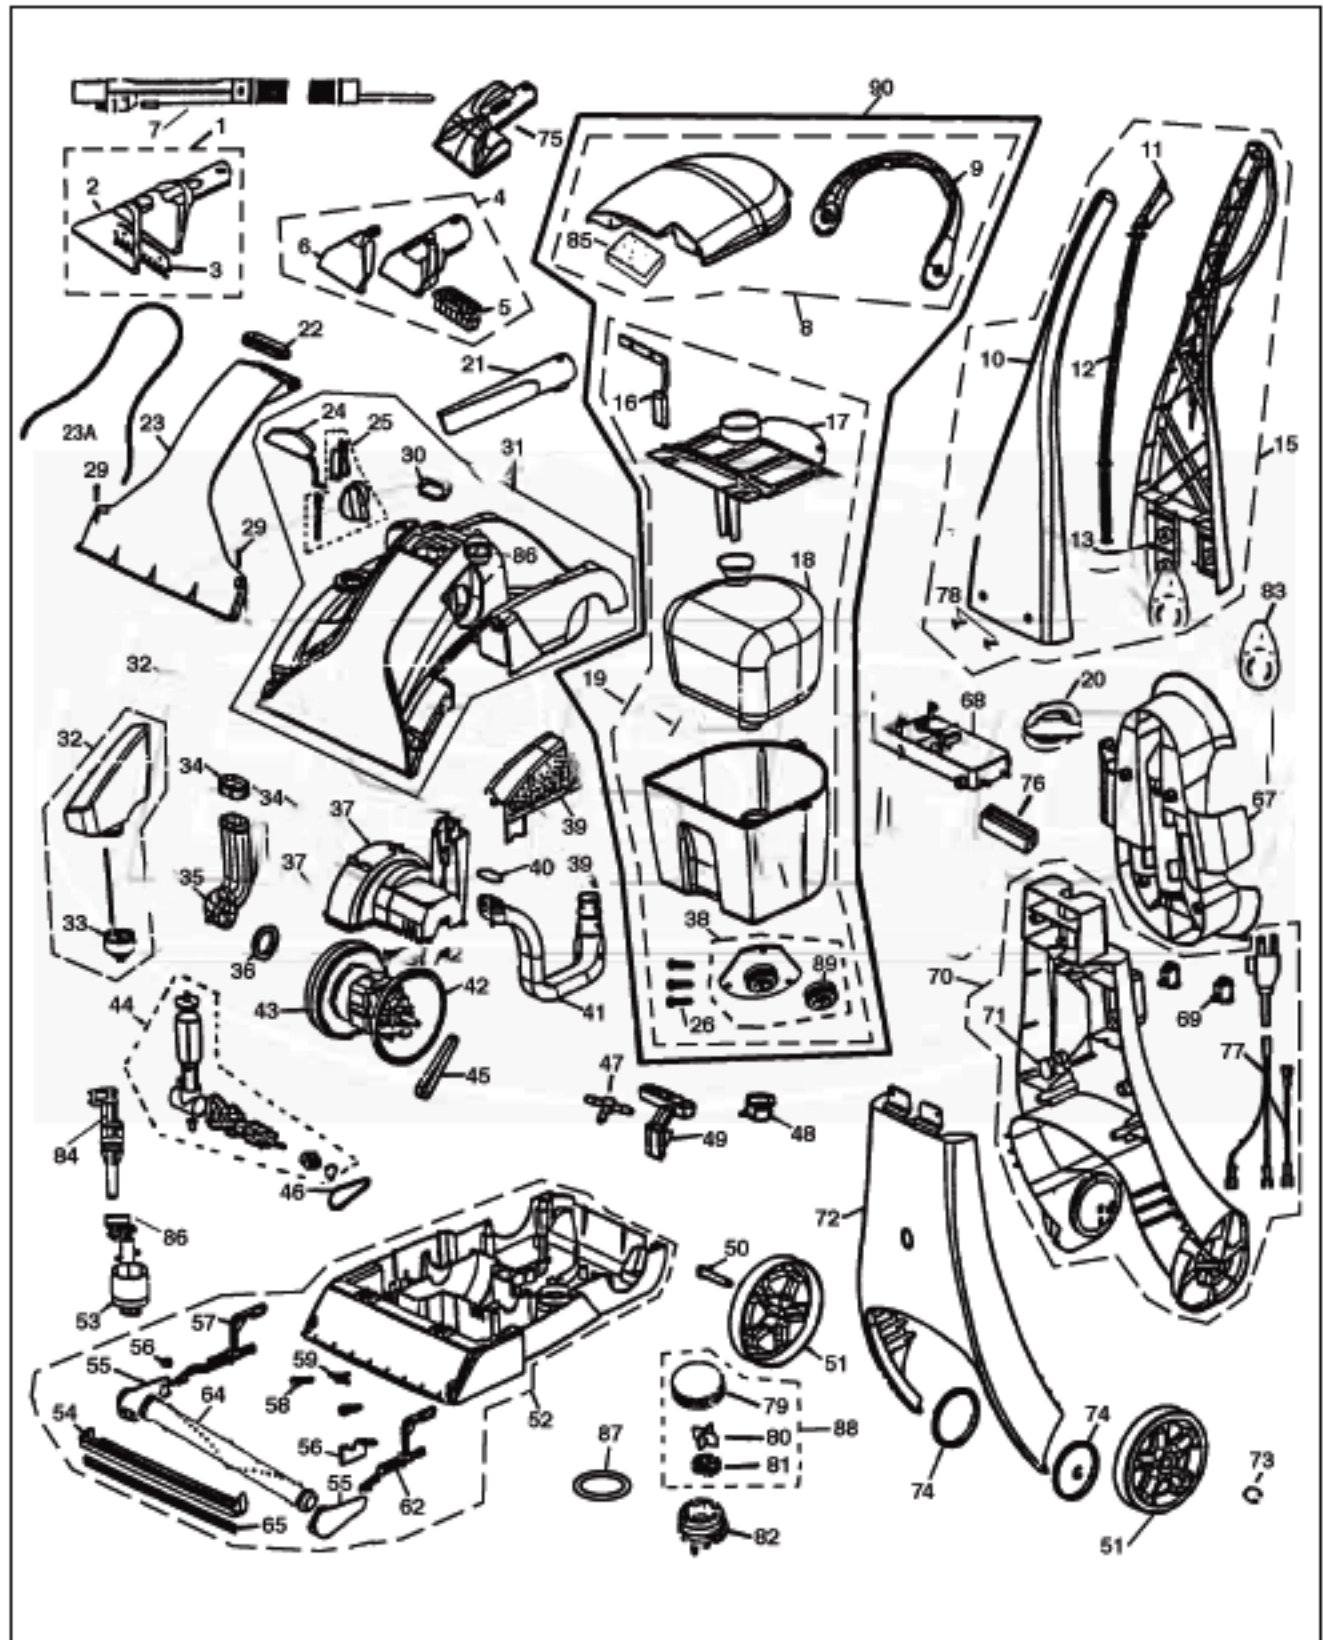

BISSELL Original & Replacement

PROHEAT POWERSTEAMER Models 1697, 1698, 1698-1

Original & Replacement **BISSELL**

PROHEAT POWERSTEAMER Models 1697, 1698, 1698-1

KEY	PART NO.	DESCRIPTION	KEY	PART NO.	DESCRIPTION
1	B-603-0983	Upholstery Nozzle Ass'y	52	B-014-0442	Base Ass'y
2	NLA	Spray Window 4" (Order B-010-9201)	53	B-010-0106	Automix Ass'y Less Knob
3	B-603-0966	Brush Insert 4"	54	NLA	Bare Floor Attachment
4	B-015-9155	Tuff Stain Tool 3"	55	NLA	Left & Right Pivot Arm Kit (Order B-210-1157)
5	B-014-9155	Brush Insert 3"	56	B-555-9113	Left & Right Pivot Arm Retainer
6	NLA	Spray Window 3" (Order B-015-9155)	57	B-200-0010	Left & Right Elevator Lever
7	B-010-9210	Hose Ass'y (Inc. Key #41)	58	B-010-6105	Spray Tip
8	B-015-4439	Top Ass'y With Handle	59	B-010-2602	Regular "T" Connector
9	B-603-4439	Tank Handle	62	NLA	Elevator Lever Spring (Order B-200-0010)
10	NLA	Handle Front 1697 (Order B-013-4426)	64	B-210-1157	Brushroll Ass'y With Pivot Arms
10	B-014-4446	Handle Front 1698	65	NLA	Bare Floor Squeegee
10	NLA	Handle Front 1698-1 (Order B-214-4405)	67	B-013-6750	Tool Storage Caddy
11	B-013-9168	Handle Trigger	68	B-010-4501	Heater
12	B-013-7511	Control Rod & Spring Ass'y	69	B-010-8827	Power Switch
13	NLA	Control Rod Spring (Order B-013-7511)	69	B-710-8617	Red Heater Switch 1698
14	B-010-9592	Valve Ass'y	69	B-010-8801	Lighted Heater Switch 1698-1
15	NLA	Handle Ass'y 1697	70	B-014-4431	Main Body Ass'y 1697
15	B-214-4406	Handle Ass'y 1698	70	B-014-4432	Main Body Ass'y 1698
15	NLA	Handle Ass'y 1698-1	70	NLA	Main Body Ass'y 1698-1 (Order B-014-4432)
16	B-014-0325	Float Ass'y	71	B-010-5601	Light Ass'y 1698, 1698-1
17	B-013-0212	Tank Baffle & Bladder (Incl. Key #18)	72	NLA	Front Panel 1697 (Order B-014-4417)
18	B-010-0315	Bladder	72	B-014-4417	Front Panel 1698
19	B-015-9041	Tank And Bladder Ass'y	72	NLA	Front Panel 1698-1 (Order B-014-4417)
20	B-014-1782	Drain Cap With Gasket	73	B-010-6215	E-Clip
21	B-010-9148	Crevice Tool	74	NLA	Wheel Bushing
22	B-010-4052	Oval Window Seal	75	B-010-1183	Turbo Brush Ass'y
23	B-014-9863	Base Window	76	B-010-8550	Rubber Block
23A	B-210-3418	Window Gasket	77	B-010-2850	Power Cord 33' 3 Wire
24	B-013-6986	Diverter	78	B-010-0290	Handle Screw
25	B-014-5170	Diverter Knob Ass'y	79	NLA	Flow Indicator Cap (Order B-555-6503)
26	B-880-7075	Screw	80	NLA	Flow Indicator Spinner (Order B-555-6503)
29	B-880-7030	Screw	81	NLA	Flow Indicator Filter (Order B-555-6503)
30	B-010-4054	Diverter Gasket	82	B-010-0489	Flow Indicator Base (Inc. Key #87)
31	B-015-4908	Housing Ass'y 1697	83	B-013-3722	Cord Hook
31	NLA	Housing Ass'y 1698 Black	84	B-010-8722	Automix Piston
31	NLA	Housing Ass'y 1698-1	85	B-015-3500	Lint Screen
32	B-010-1785	Shampoo Bottle Ass'y (Inc. Key #33)	86	B-010-5108	Automix Knob
33	B-010-1795	Cap And Insert Ass'y	87	NLA	Flow Indicator O-Ring (Order B-010-0489)
34	B-010-4050	Duct Gasket	88	B-555-6503	Flow Indicator Ass'y
35	B-010-3161	Short Air Duct	89	B-010-6241	Tank Seal
36	B-010-4051	Motor Intake Gasket	90	B-015-9043	Tank & Lid Ass'y
37	B-013-2984	Motor Cover	Items Not Illustrated -		
38	B-010-7041	Auto Load Ass'y (Inc. Key #89)	B-010-4446	Wiring Harness 1697	
39	B-013-2992	Belt Cover 1697	B-010-4451	Wiring Harness 1698,1698-1	
39	B-013-2993	Belt Cover 1698	B-010-2485	Large Clamp	
39	B-203-2991	Belt Cover 1698-1	B-010-2490	Small Clamp	
40	B-010-4053	Air Duct O-Ring	B-010-5912	Owners Manual 1697	
41	NLA	Long Air Duct	B-010-5925	Owners Manual 1698	
42	B-010-4056	Motor Gasket	B-010-5906	Owners Manual 1698-1	
43	B-010-5970	Motor Ass'y	B-013-9440	10" Clear Vinyl Tube	
44	B-010-7185	Pump Ass'y	B-013-9442	15" Clear Vinyl Tube	
45	B-010-0620	Pump Belt	B-013-9444	5" Clear Vinyl Tube	
45	BR-1020	Pump Belt	B-013-9446	28" Clear Vinyl Tube	
46	B-010-0621	Geared Brushroll Belt	B-013-9447	14" Vinyl Tube	
46	BR-1075	Geared Brushroll Belt	B-013-9448	32" Vinyl Tube	
47	B-015-8001	Barbed "T" Connector			
48	B-014-0710	Autoload Receiver			
49	B-013-5580	Handle Release Pedal			
50	B-010-0170	Axle			
51	B-013-9754	Wheel			