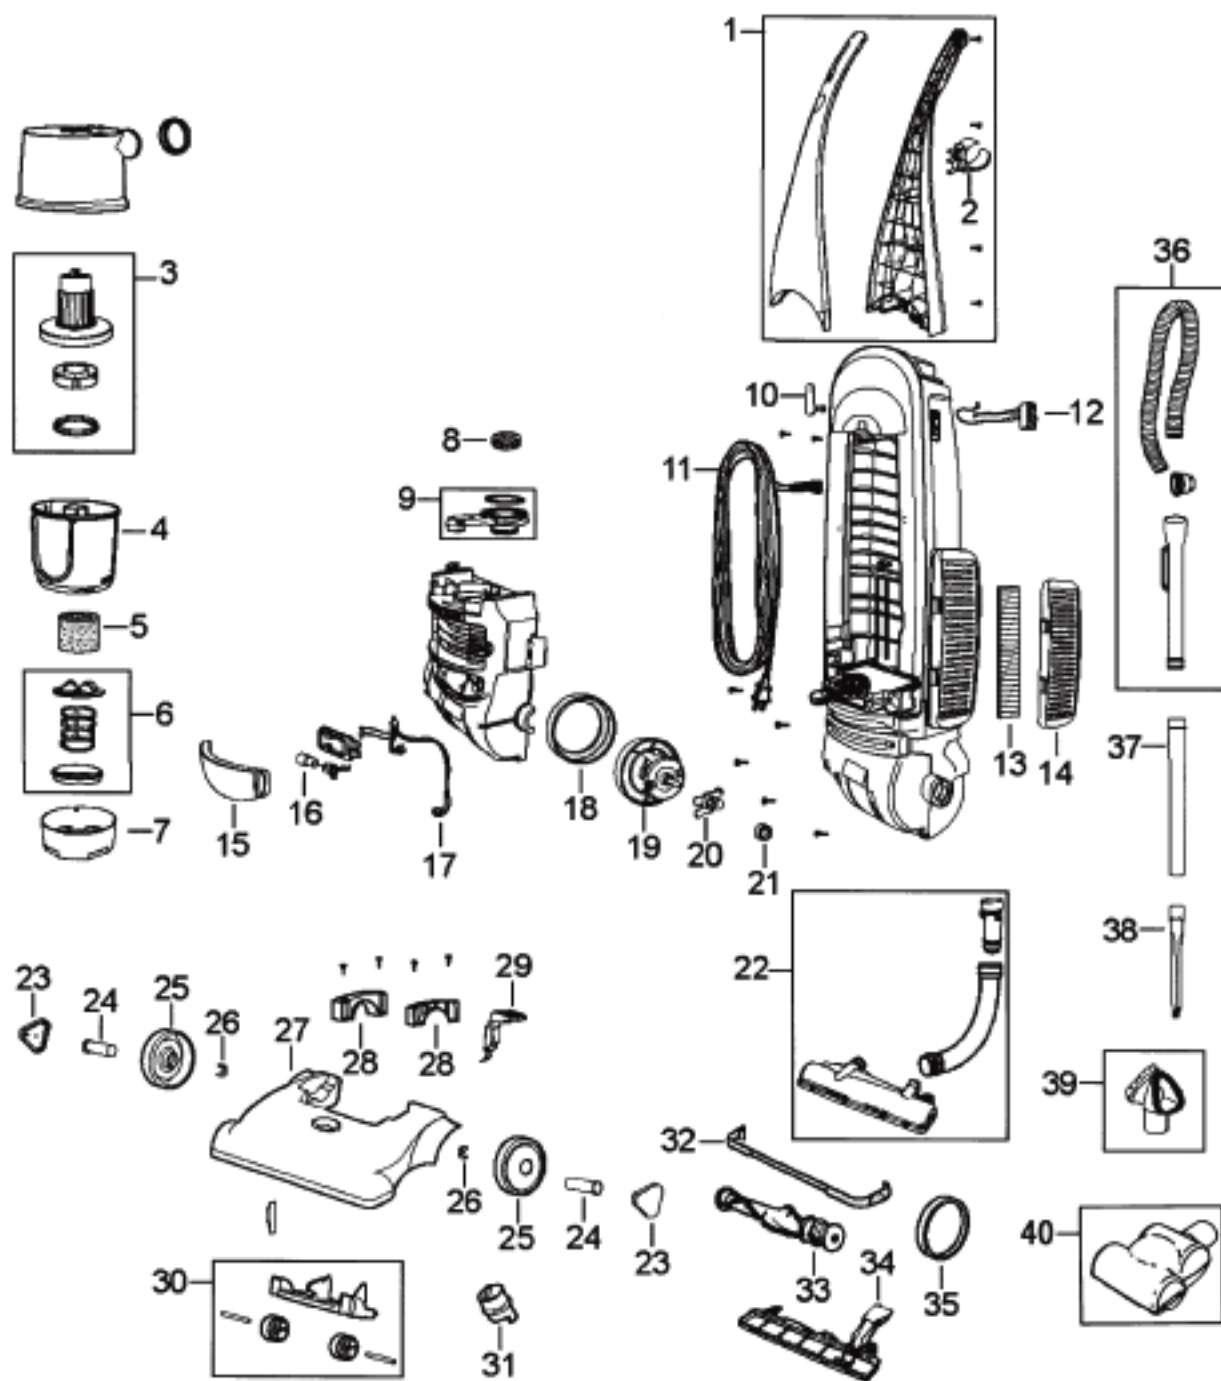

BISSELL Original & Replacement CLEANVIEW II BAGLESS 3576, 3576-1, 3576-2, 3576-6, 3576-C, 3576-H, 3576-M 3576-U

PARTS WITHOUT KEY NUMBERS
ARE NOT CURRENTLY
AVAILABLE FROM BISSELL.

Original & Replacement **BISSELL** **CLEANVIEW II BAGLESS 3576, 3576-1, 3576-2, 3576-6, 3576-C, 3576-H, 3576-U**