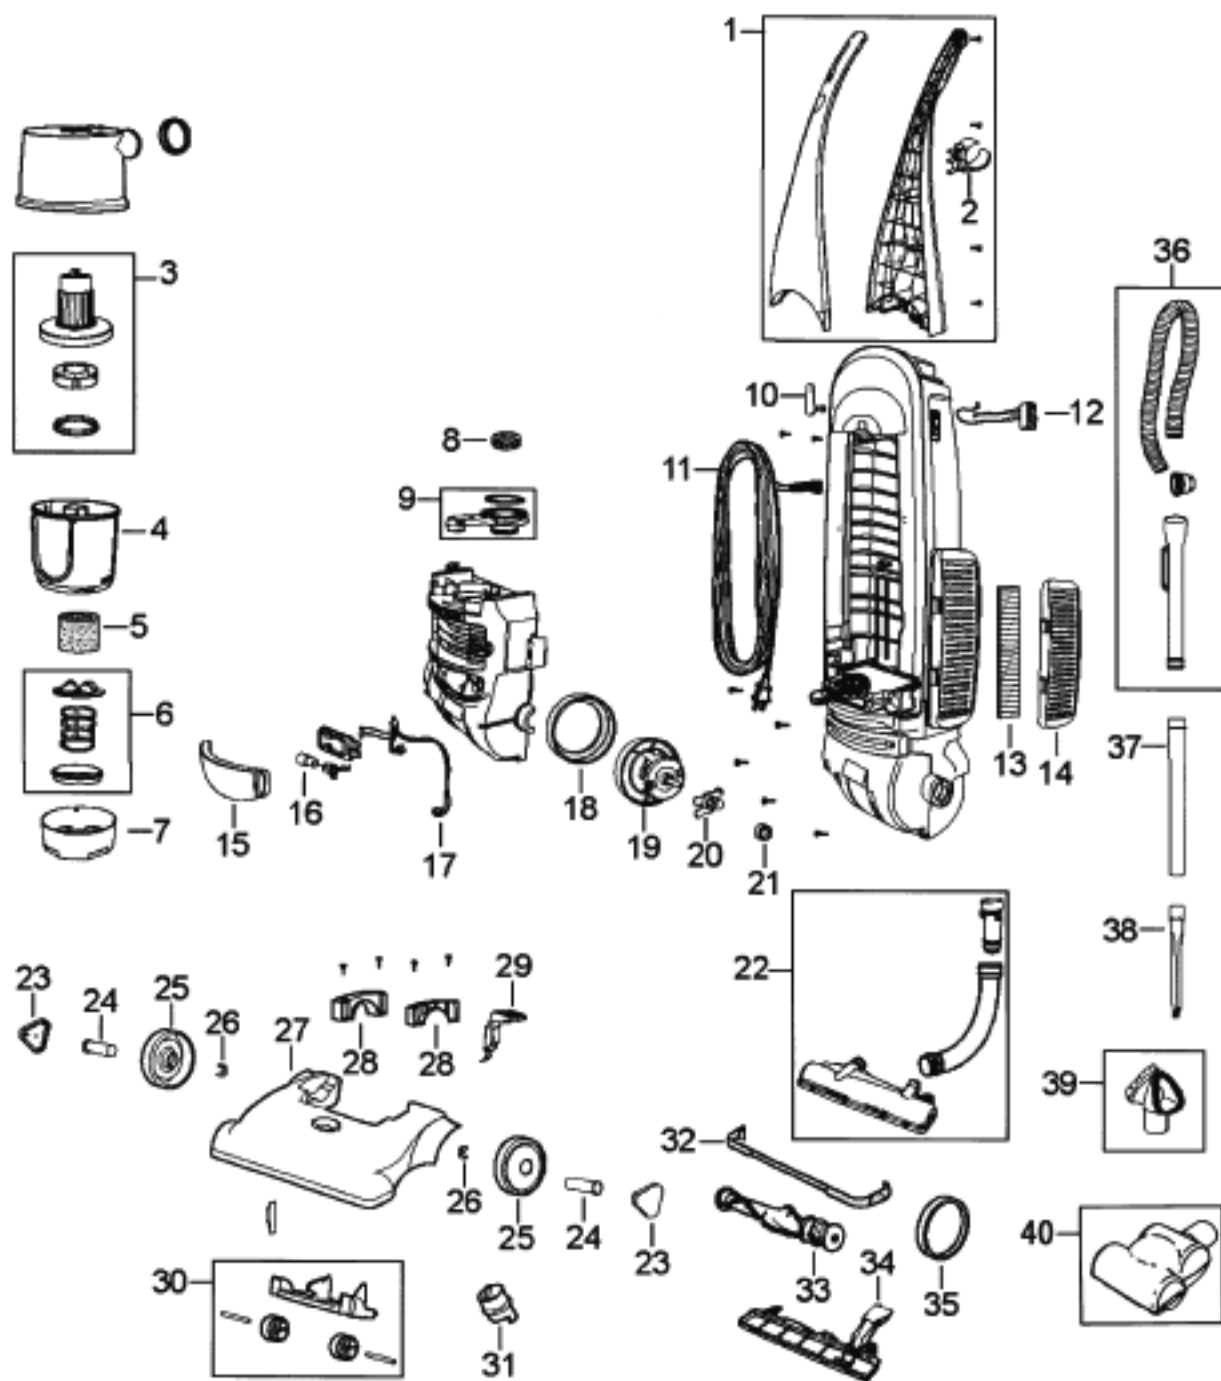

# Bissell 3576-2 Owner's Manual

[Shop genuine replacement parts for Bissell 3576-2](#)

[Find Your Bissell Vacuum Cleaner Parts - Select From 377 Models](#)

----- Manual continues below part list -----

## Available Replacement Parts for Bissell 3576-2

<a href="#">BR-1008</a>	BELT VACUUM SANYO (2 PACK)
<a href="#">B-203-1185</a>	BOTTOM PLATE FOR BISSELL
<a href="#">B-203-1099</a>	COMBO TOOL
<a href="#">B-203-1063</a>	CREVICE ATTACHMENT
<a href="#">B-203-1215</a>	FILTER, LEVER POWER FORCE BAGLESS
<a href="#">BR-2016</a>	BRUSHROLL, 14-1/4 INCH CLEAR VIEW & POWE
<a href="#">B-203-8161</a>	FOAM FILTER BISSELL VACUUM
<a href="#">B-32076</a>	EXHAUST HEPA FILTER STYLE 7 AND 9
<a href="#">B-203-1464</a>	PLEATED CIRCULAR FILTER

# **BISSELL** Original & Replacement CLEANVIEW II BAGLESS 3576, 3576-1, 3576-2, 3576-6, 3576-C, 3576-H, 3576-M 3576-U

PARTS WITHOUT KEY NUMBERS  
ARE NOT CURRENTLY  
AVAILABLE FROM BISSELL.