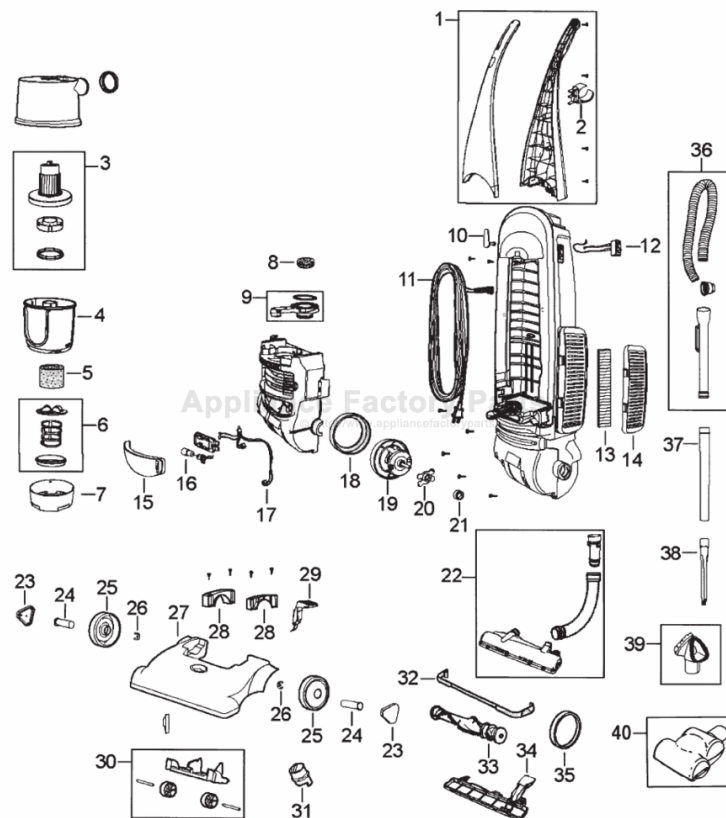

# Bissell 3576-2 Owner's Manual

[Shop genuine replacement parts for Bissell 3576-2](#)

[Find Your Bissell Vacuum Cleaner Parts - Select From 377 Models](#)

----- Manual continues below part list -----

## Available Replacement Parts for Bissell 3576-2

<a href="#">BR-1008</a>	BELT VACUUM SANYO (2 PACK)
<a href="#">B-203-1185</a>	BOTTOM PLATE FOR BISSELL
<a href="#">B-203-1099</a>	COMBO TOOL
<a href="#">B-203-1063</a>	CREVICE ATTACHMENT
<a href="#">B-203-1215</a>	FILTER, LEVER POWER FORCE BAGLESS
<a href="#">BR-2016</a>	BRUSHROLL, 14-1/4 INCH CLEAR VIEW & POWE
<a href="#">B-203-8161</a>	FOAM FILTER BISSELL VACUUM
<a href="#">B-32076</a>	EXHAUST HEPA FILTER STYLE 7 AND 9
<a href="#">B-203-1464</a>	PLEATED CIRCULAR FILTER

# **BISSELL** Original & Replacement CLEANVIEW II BAGLESS 3576, 3576-1, 3576-2, 3576-6, 3576-C, 3576-H, 3576-M 3576-U

PARTS WITHOUT KEY NUMBERS  
ARE NOT CURRENTLY  
AVAILABLE FROM BISSELL.