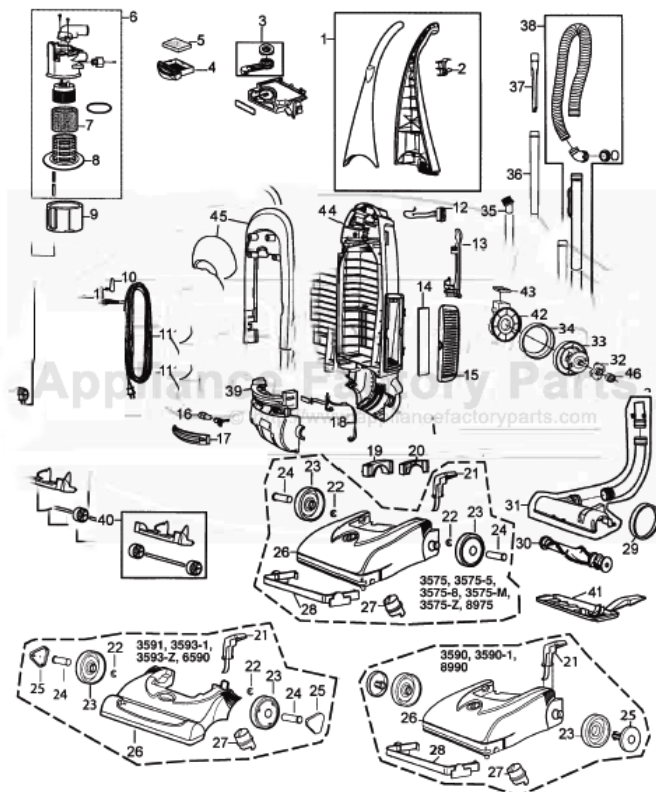

This Owner's Manual is provided and hosted by Appliance Factory Parts.

Bissell 3593-1 Owner's Manual

[Shop genuine replacement parts for Bissell 3593-1](#)

[Find Your Bissell Vacuum Cleaner Parts - Select From 377 Models](#)

----- Manual continues below part list -----

Available Replacement Parts for Bissell 3593-1

BR-1008	BELT VACUUM SANYO (2 PACK)
B-203-1063	CREVICE ATTACHMENT
B-32076	EXHAUST HEPA FILTER STYLE 7 AND 9
BR-1805	Pre Motor Foam Filter - Style 14 .
BR-1865	Filter, Set Foam 7 & 8 Premotor & Upper

BISSELL Original & Replacement

CLEANVIEW BAGLESS Model 3575, 3575-5, 3575-8, 3575-M, 3575-Z, 3590, 3590-1, 3591, 3593-1, 3593-Z, 6590, 8975, 8990

Original & Replacement **BISSELL**

CLEANVIEW BAGLESS Model 3575, 3575-5, 3575-8, 3575-M, 3575-Z, 3590, 3590-1, 3591, 3593-1, 3593-Z, 6590, 8975, 8990