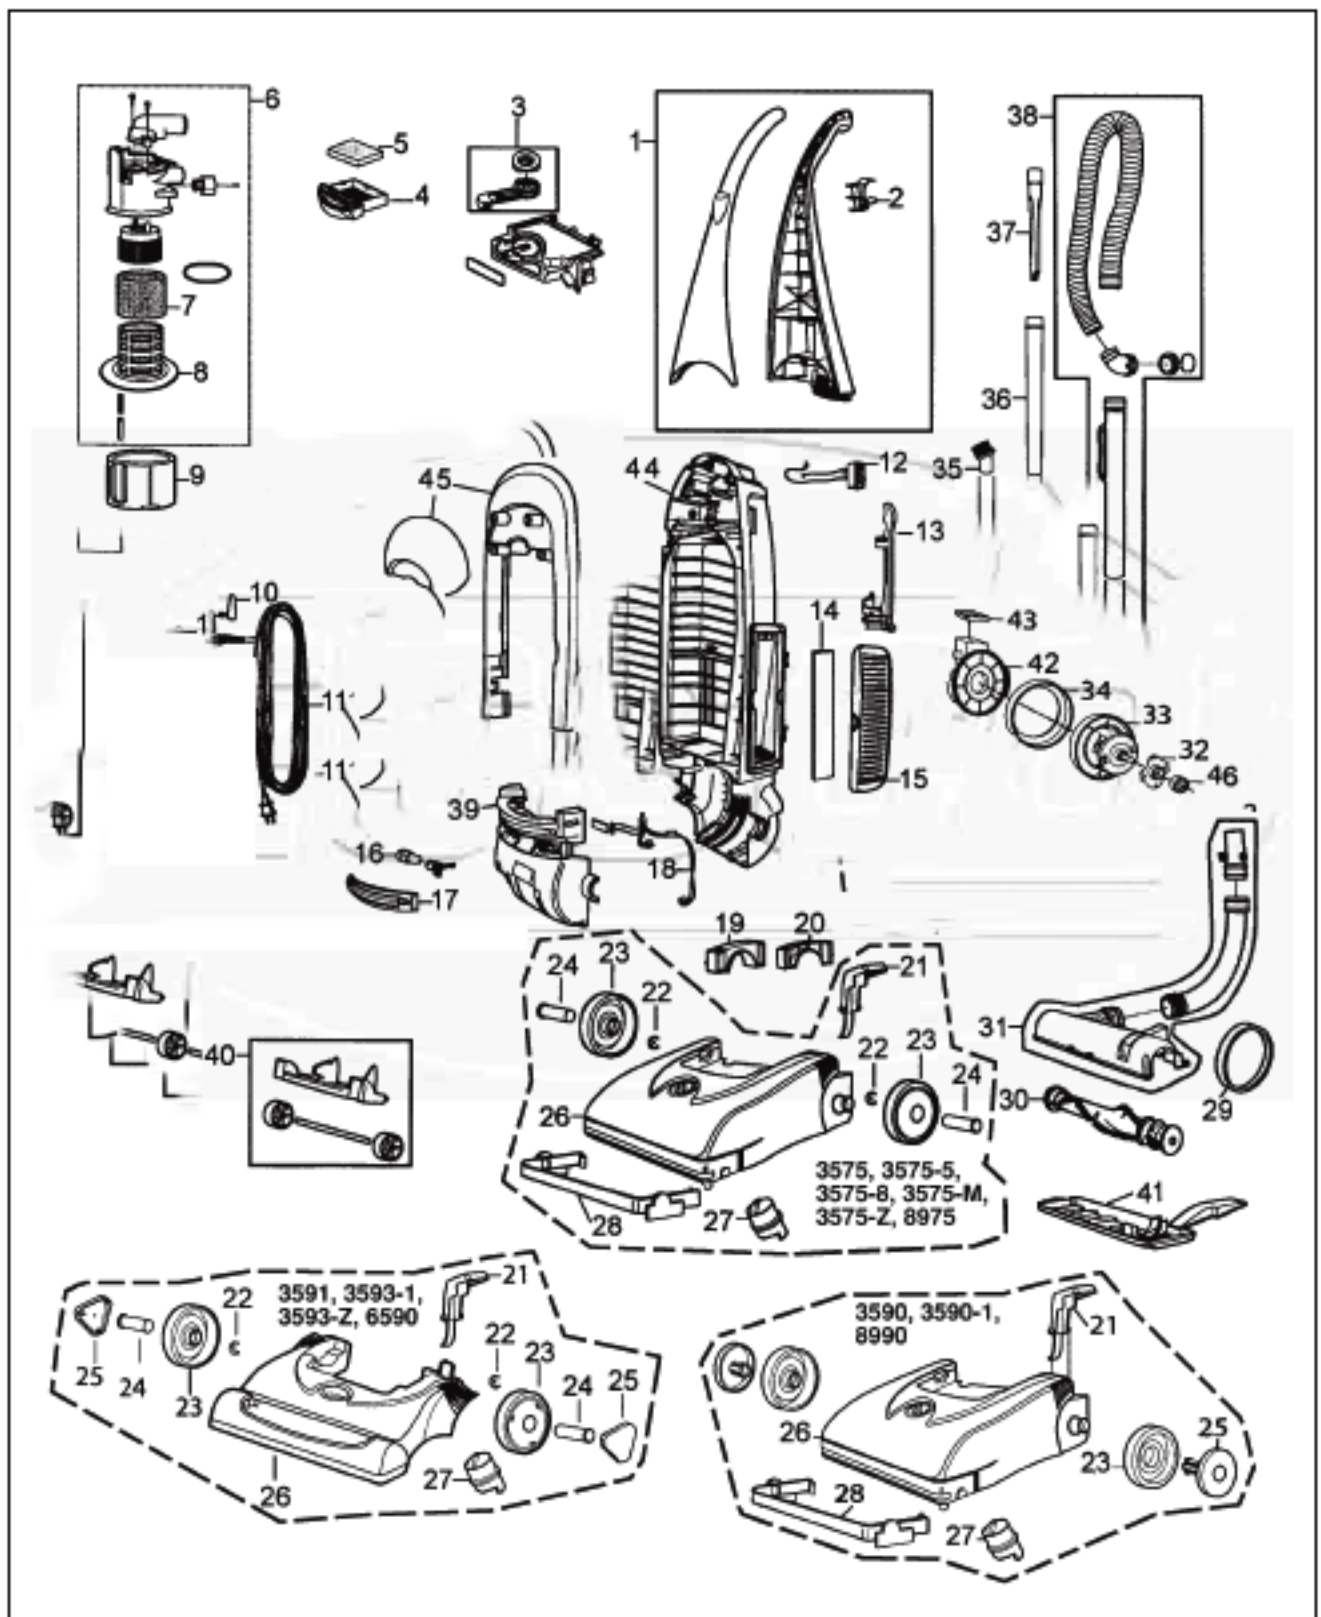

This Owner's Manual is provided and hosted by Appliance Factory Parts.

Bissell 3593-1 Owner's Manual

[Shop genuine replacement parts for Bissell 3593-1](#)

[Find Your Bissell Vacuum Cleaner Parts - Select From 377 Models](#)

----- Manual continues below part list -----

Available Replacement Parts for Bissell 3593-1

BR-1008	BELT VACUUM SANYO (2 PACK)
B-203-1063	CREVICE ATTACHMENT
B-32076	EXHAUST HEPA FILTER STYLE 7 AND 9
BR-1805	Pre Motor Foam Filter - Style 14 .
BR-1865	Filter, Set Foam 7 & 8 Premotor & Upper

BISSELL Original & Replacement

CLEANVIEW BAGLESS Model 3575, 3575-5, 3575-8, 3575-M, 3575-Z, 3590, 3590-1, 3591, 3593-1, 3593-Z, 6590, 8975, 8990

Original & Replacement **BISSELL**

CLEANVIEW BAGLESS Model 3575, 3575-5, 3575-8, 3575-M, 3575-Z, 3590, 3590-1, 3591, 3593-1, 3593-Z, 6590, 8975, 8990