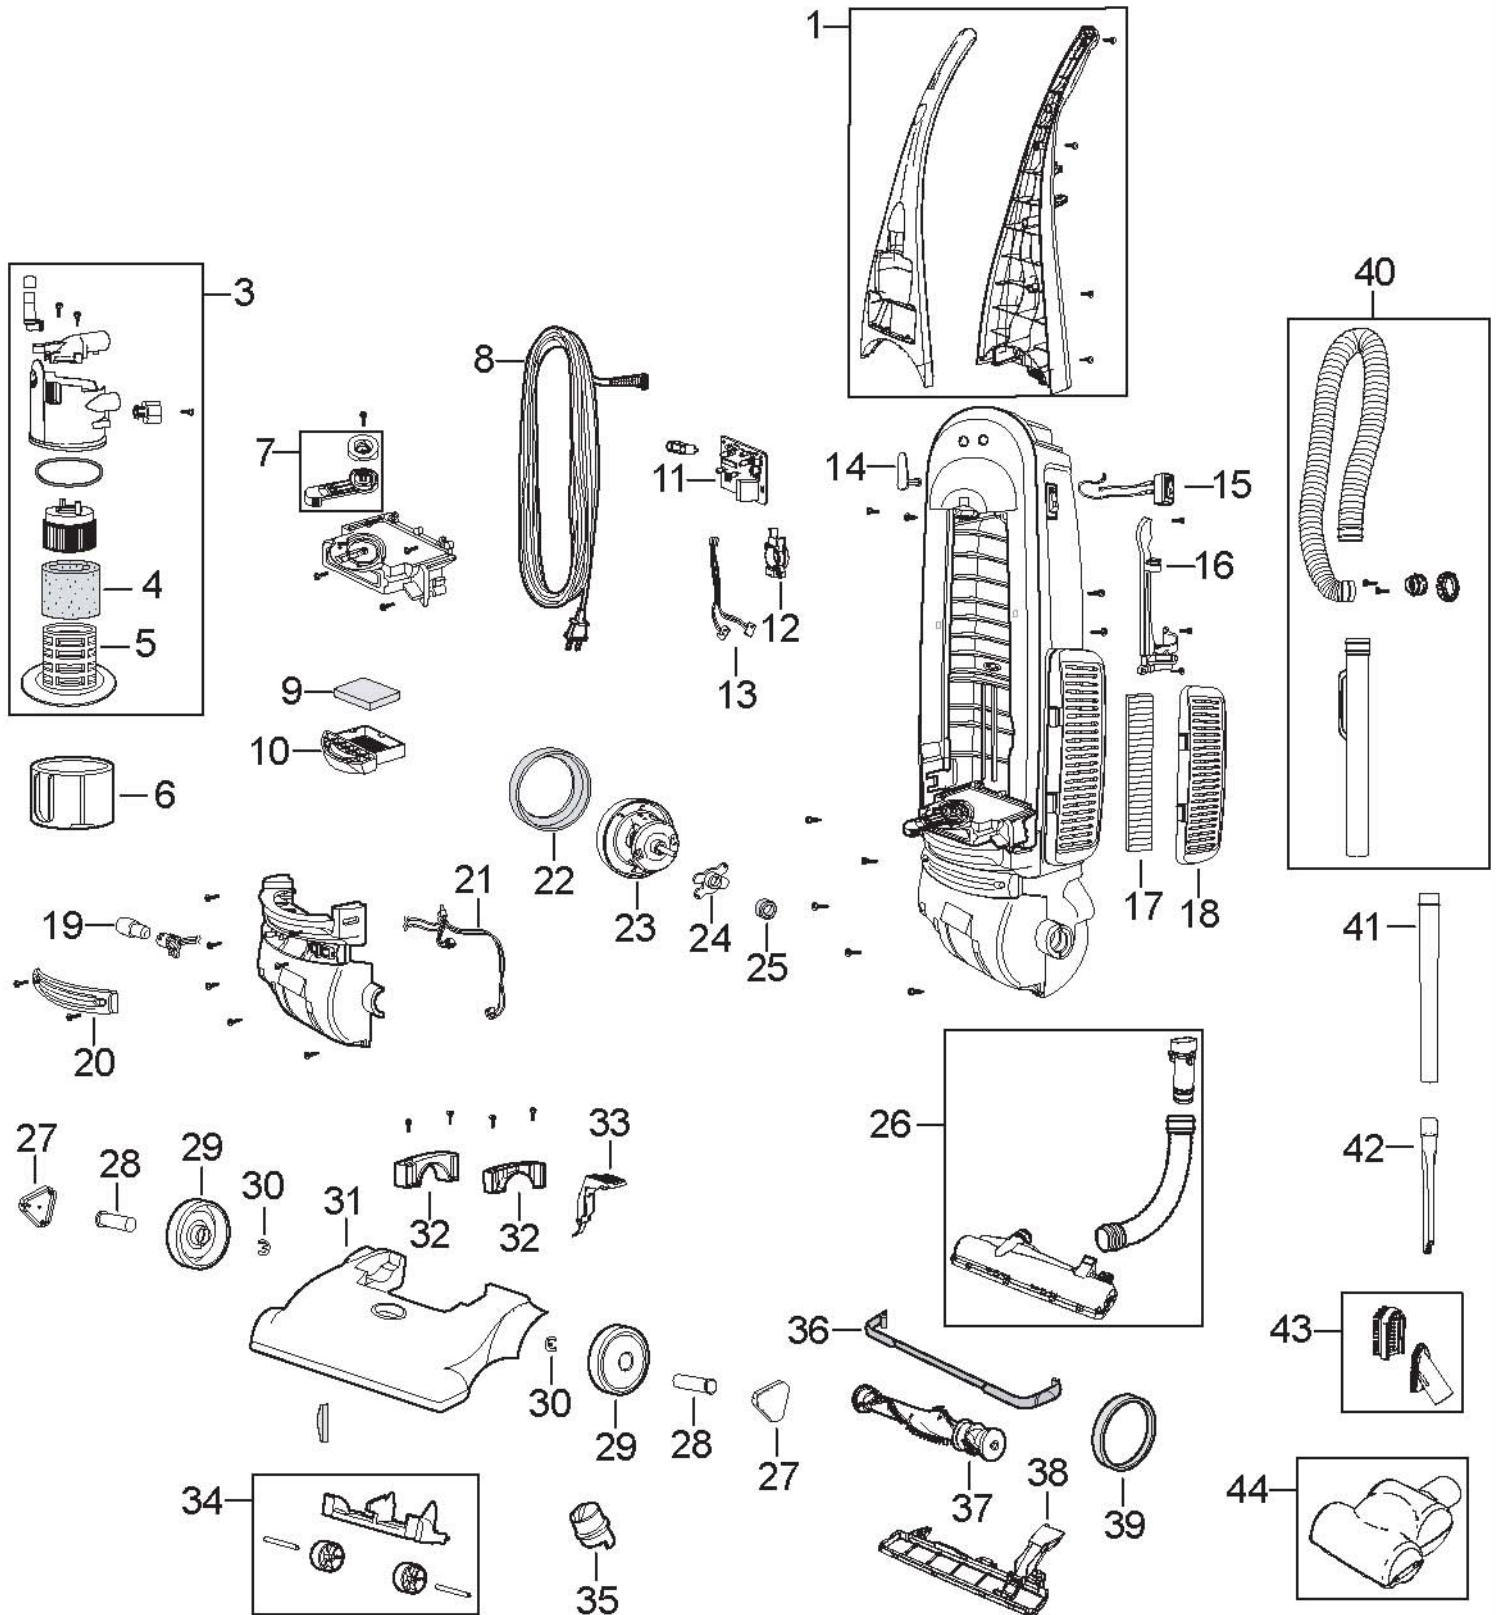

CLENVIEW BAGLESS

Model 3594-1

BAGLESS VACUUM

CleanView™ Model 3594-1

KEY	PART NO	DESCRIPTION		
1	2032083	Upper Handle Assy. - Turbo - Metallic Bronze		
3	2032125	Upper Tank Assy - Berry - For Dirt Sensor Units		
4	2031085	Separation Flange Filter		
5	2032042	Separation Flange Frame		
6	2032079	Dirt Cup - Berry		
7	2032109	Lock n' Seal Lever - Taupe		
8	2031067	Power Cord		
9	2031073	Pre Motor Filter		
10	2032089	Pre Motor Filter Tray - Taupe		
11	2031235	Circuit Board - For Dirt Sensor Units		
12	2031236	Sensor Holder		
13	2031208	Wire Harness - Power - For Dirt Sensor Units		
14	2031018	Cord Release		
15	2031035	Switch - Rocker		
16	2031076	Tool Caddy		
17	2231047	Post Motor Filter - 3M/HEPA		
18	2031011	Post Motor Filter Grill		
19	2031007	Lamp - Incandescent		
20	2031008	Headlight Lens		
21	2031034	Wire Harness - Thermo		
22	2031218	Motor Cushion - Large		
23	2031214	Motor		
24	2031217	Motor Support		
25	2031107	Motor Cushion - Small		
26	2031240	Case Drum Assy.		
27	2032065	Wheel Cap - Black		
28	2032547	Axle		
29	2032037	Rear Wheel		
30	2032548	E-Ring		
31	2032090	Top Cover - Metallic Bronze		
32	2031222	Neck Brush		
33	2030052	Lever Release		
34	2032556	Roller Assy. W/ Axle		
35	2031188	Height Adjustment Knob		
36	2031241	Bumper		
37	2032013	Brush		
38	2031185	Access Plate		
39	2031093	Belt		
40	2032035	Hose Assy.		
41	2031084	Extension Wand		
42	2031063	Crevice Tool		
43	2031228	Dust Brush Combo Tool		
44	2031227	Turbobrush		
xx	2031003	Screw - Handle/Hose Cuff		
xx	2102564	User's Guide		