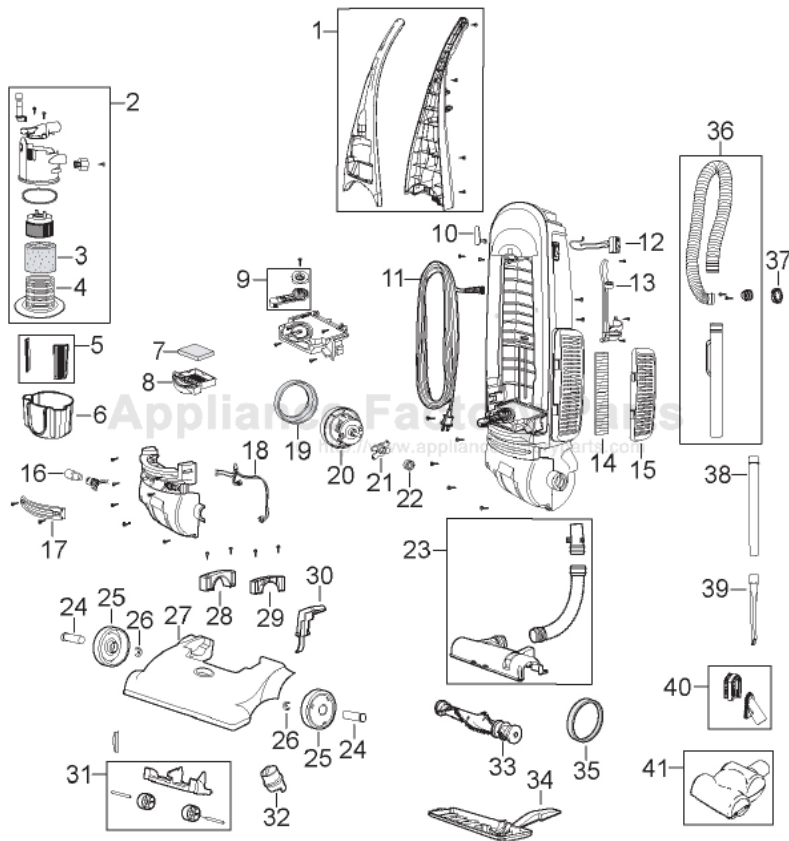

This Owner's Manual is provided and hosted by Appliance Factory Parts.

Bissell 35962 Owner's Manual

[Shop genuine replacement parts for Bissell 35962](#)

[Find Your Bissell Vacuum Cleaner Parts - Select From 376 Models](#)

----- Manual continues below -----

CLEANVIEW® REVOLUTION

Series 3595, 35952, 35962

CleanView® Revolution

Models 3595, 35952, 35962

KEY	PART NO	DESCRIPTION
1	B-203-6742	Handle Assy - Purple Slate
1	B-203-6743	Handle Assy - Midnight Blue
1	B-203-6790	Handle Assy - Tango Blue Paint
2	B-203-6734	Cyclone Assy - Clear/Yellow w/ Filter Clean
3	B-203-1085	Foam Filter
4	B-203-6739	Separation Flange Frame - Yellow
5	B-203-6727	Dirt Cup Screen (2pk) - Yellow
6	B-203-6737	Dirt Cup - Clear
7	B-203-1073	Pre Motor Filter
8	B-203-2058	Pre Motor Filter Grille
9	B-203-1119	Lock n' Seal Lever
10	B-203-1018	Cord Wrap
11	B-203-1067	Cord
12	B-203-1035	Switch
13	B-203-1076	Tool Caddy
14	B-223-1047	Post Motor Filter
15	B-203-1011	Post Motor Filter Grille
16	B-203-1297	Light Bulb - 12V
17	B-203-1008	Lens
18	B-203-1034	Wire Harness
19	B-203-1218	Motor Cushion - Large
20	B-203-2211	Vacuum Motor
21	B-203-1217	Motor Support
22	B-203-1107	Motor Cushion - Small
23	B-203-1332	Case Drum Assy
24	B-203-2547	Axle
25	B-203-6746	Rear Wheel
26	B-203-2548	E-Ring
27	B-203-6751	Top Cover - Purple Slate
27	B-203-6752	Top Cover - Midnight Blue
27	B-203-6791	Top Cover - Tango Blue Paint
28	B-203-1040	Neck Brush - Right
29	B-203-1039	Neck Brush - Left
30	B-203-6748	Detent Lever
31	B-203-2556	Front Wheel Assy
32	B-203-1122	Height Adjustment Knob
33	B-203-6729	Brush Roll - Yellow
34	B-203-1185	Access Plate
35	B-203-1093	Belt
36	B-203-2035	Upholstery Hose
37	B-203-1128	Twist n' Snap Collar
38	B-203-1084	Extension Wand
39	B-203-1063	Crevice Tool
40	B-203-1228	Upholstery Tool
41	B-203-6730	TurboBrush - Yellow
		Purple Slate = 3595
		Midnight Blue = 35952
		Tango Blue Paint = 35962
xx	6036725	User's Guide - Canada
xx	2036720	User's Guide - United States