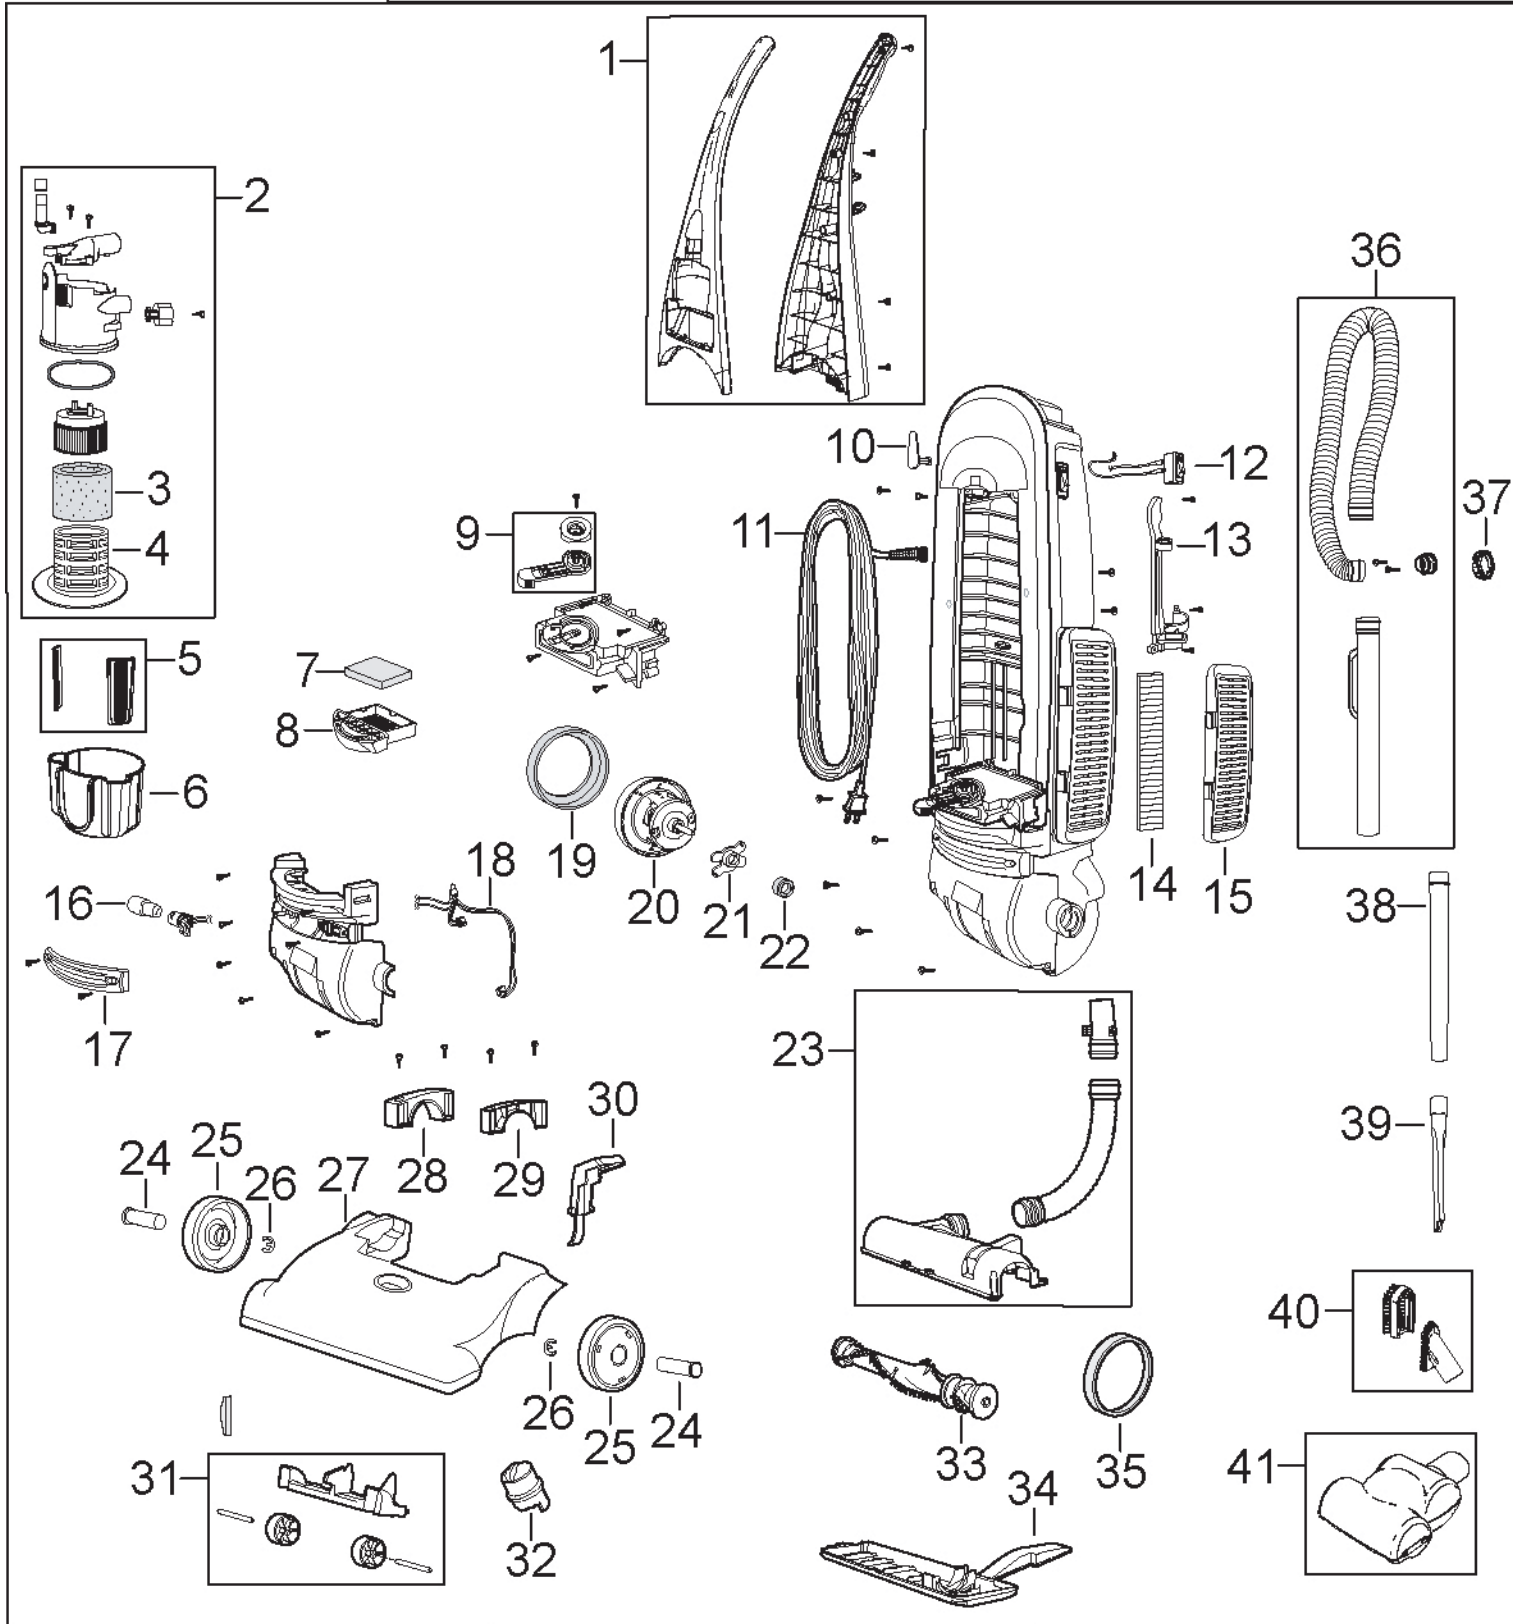

This Owner's Manual is provided and hosted by Appliance Factory Parts.

Bissell 35962 Owner's Manual

[Shop genuine replacement parts for Bissell 35962](#)

[Find Your Bissell Vacuum Cleaner Parts - Select From 376 Models](#)

----- Manual continues below -----

CLEANVIEW® REVOLUTION

Series 3595, 35952, 35962

CleanView® Revolution

Models 3595, 35952, 35962

KEY	PART NO	DESCRIPTION
1	B-203-6742	Handle Assy - Purple Slate
1	B-203-6743	Handle Assy - Midnight Blue
1	B-203-6790	Handle Assy - Tango Blue Paint
2	B-203-6734	Cyclone Assy - Clear/Yellow w/ Filter Clean
3	B-203-1085	Foam Filter
4	B-203-6739	Separation Flange Frame - Yellow
5	B-203-6727	Dirt Cup Screen (2pk) - Yellow
6	B-203-6737	Dirt Cup - Clear
7	B-203-1073	Pre Motor Filter
8	B-203-2058	Pre Motor Filter Grille
9	B-203-1119	Lock n' Seal Lever
10	B-203-1018	Cord Wrap
11	B-203-1067	Cord
12	B-203-1035	Switch
13	B-203-1076	Tool Caddy
14	B-223-1047	Post Motor Filter
15	B-203-1011	Post Motor Filter Grille
16	B-203-1297	Light Bulb - 12V
17	B-203-1008	Lens
18	B-203-1034	Wire Harness
19	B-203-1218	Motor Cushion - Large
20	B-203-2211	Vacuum Motor
21	B-203-1217	Motor Support
22	B-203-1107	Motor Cushion - Small
23	B-203-1332	Case Drum Assy
24	B-203-2547	Axle
25	B-203-6746	Rear Wheel
26	B-203-2548	E-Ring
27	B-203-6751	Top Cover - Purple Slate
27	B-203-6752	Top Cover - Midnight Blue
27	B-203-6791	Top Cover - Tango Blue Paint
28	B-203-1040	Neck Brush - Right
29	B-203-1039	Neck Brush - Left
30	B-203-6748	Detent Lever
31	B-203-2556	Front Wheel Assy
32	B-203-1122	Height Adjustment Knob
33	B-203-6729	Brush Roll - Yellow
34	B-203-1185	Access Plate
35	B-203-1093	Belt
36	B-203-2035	Upholstery Hose
37	B-203-1128	Twist n' Snap Collar
38	B-203-1084	Extension Wand
39	B-203-1063	Crevice Tool
40	B-203-1228	Upholstery Tool
41	B-203-6730	TurboBrush - Yellow
		Purple Slate = 3595
		Midnight Blue = 35952
		Tango Blue Paint = 35962
xx	6036725	User's Guide - Canada
xx	2036720	User's Guide - United States