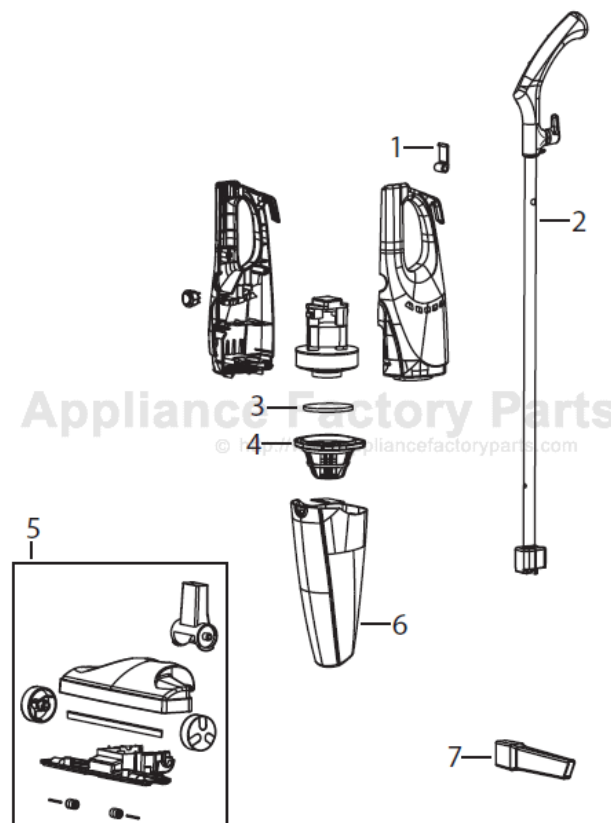

# Bissell 38B1 Owner's Manual

[Shop genuine replacement parts for Bissell 38B1](#)

[Find Your Bissell Vacuum Cleaner Parts - Select From 376 Models](#)

----- Manual continues below -----

3 in 1 Vac

38B1 Series

\_\_\_\_\_

\_\_\_\_\_

**3 in 1 Vac**

38B1 Series

KEY	PART NO	DESCRIPTION
1	B-203-7425	Latch w/Screw
2	B-203-7426	Handle Assembly w/Grip
3	B-203-7424	Sponge Filter
4	B-203-7423	Filter
5	B-203-7421	Foot Assembly
6	B-203-7422	Dirt Cup Assembly
7	B-203-7420	Crevice Tool
xx	1104182	User's Guide