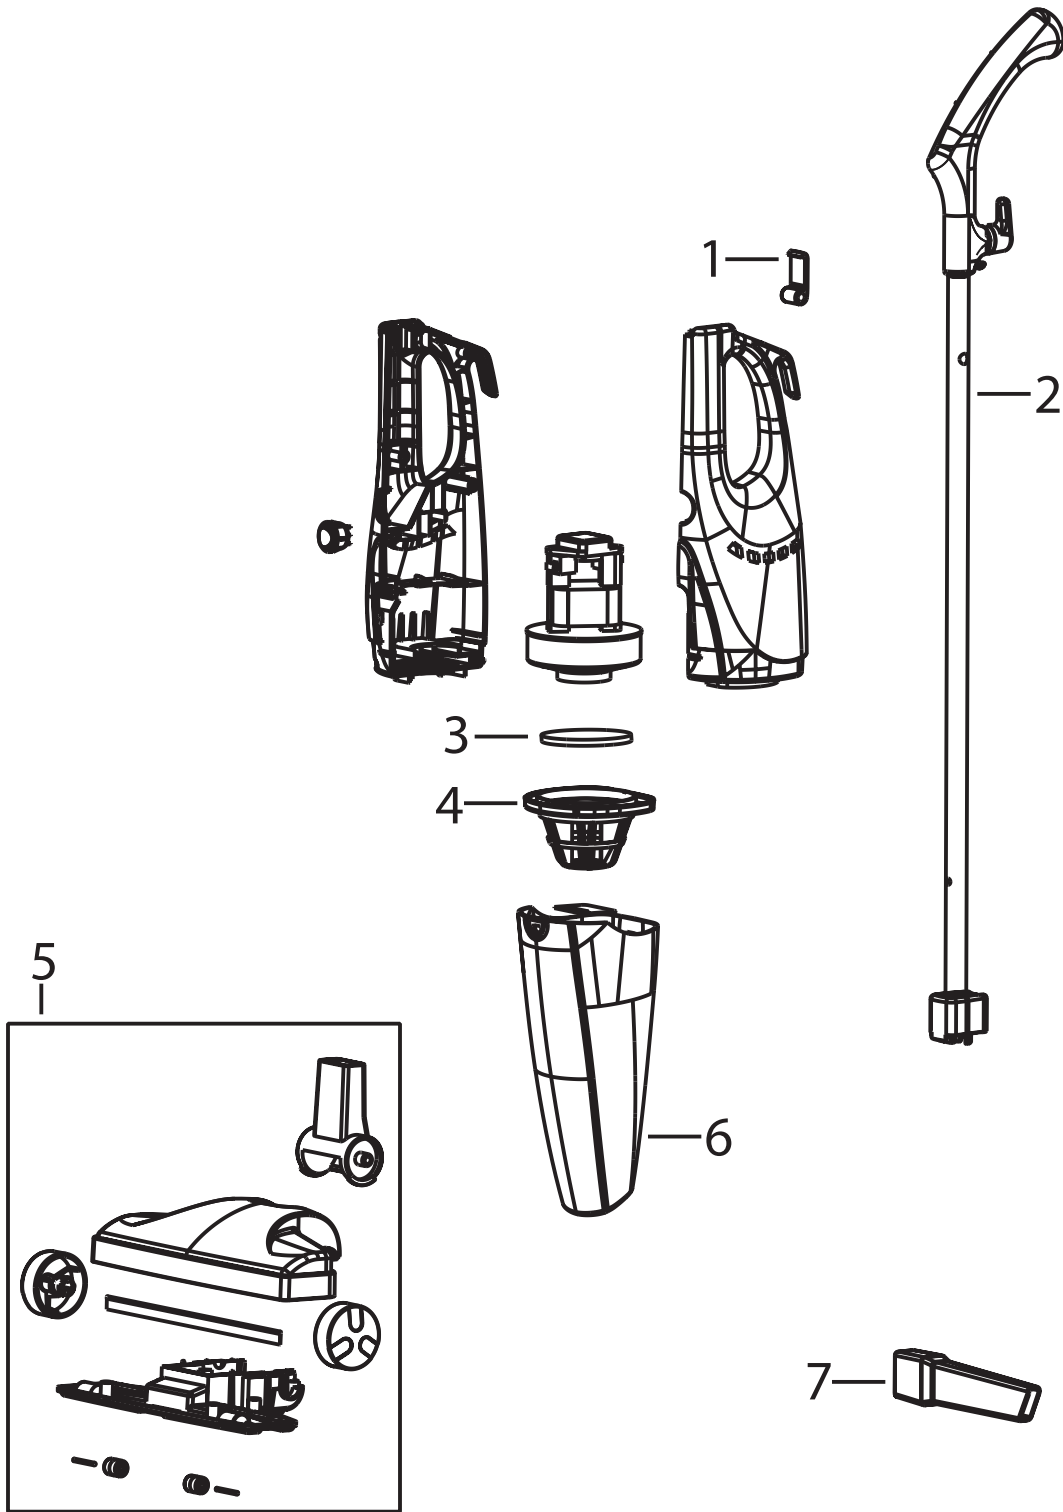

3 in 1 Vac

38B1 Series

\_\_\_\_\_

\_\_\_\_\_

**3 in 1 Vac**

38B1 Series

KEY	PART NO	DESCRIPTION
1	B-203-7425	Latch w/Screw
2	B-203-7426	Handle Assembly w/Grip
3	B-203-7424	Sponge Filter
4	B-203-7423	Filter
5	B-203-7421	Foot Assembly
6	B-203-7422	Dirt Cup Assembly
7	B-203-7420	Crevice Tool
xx	1104182	User's Guide