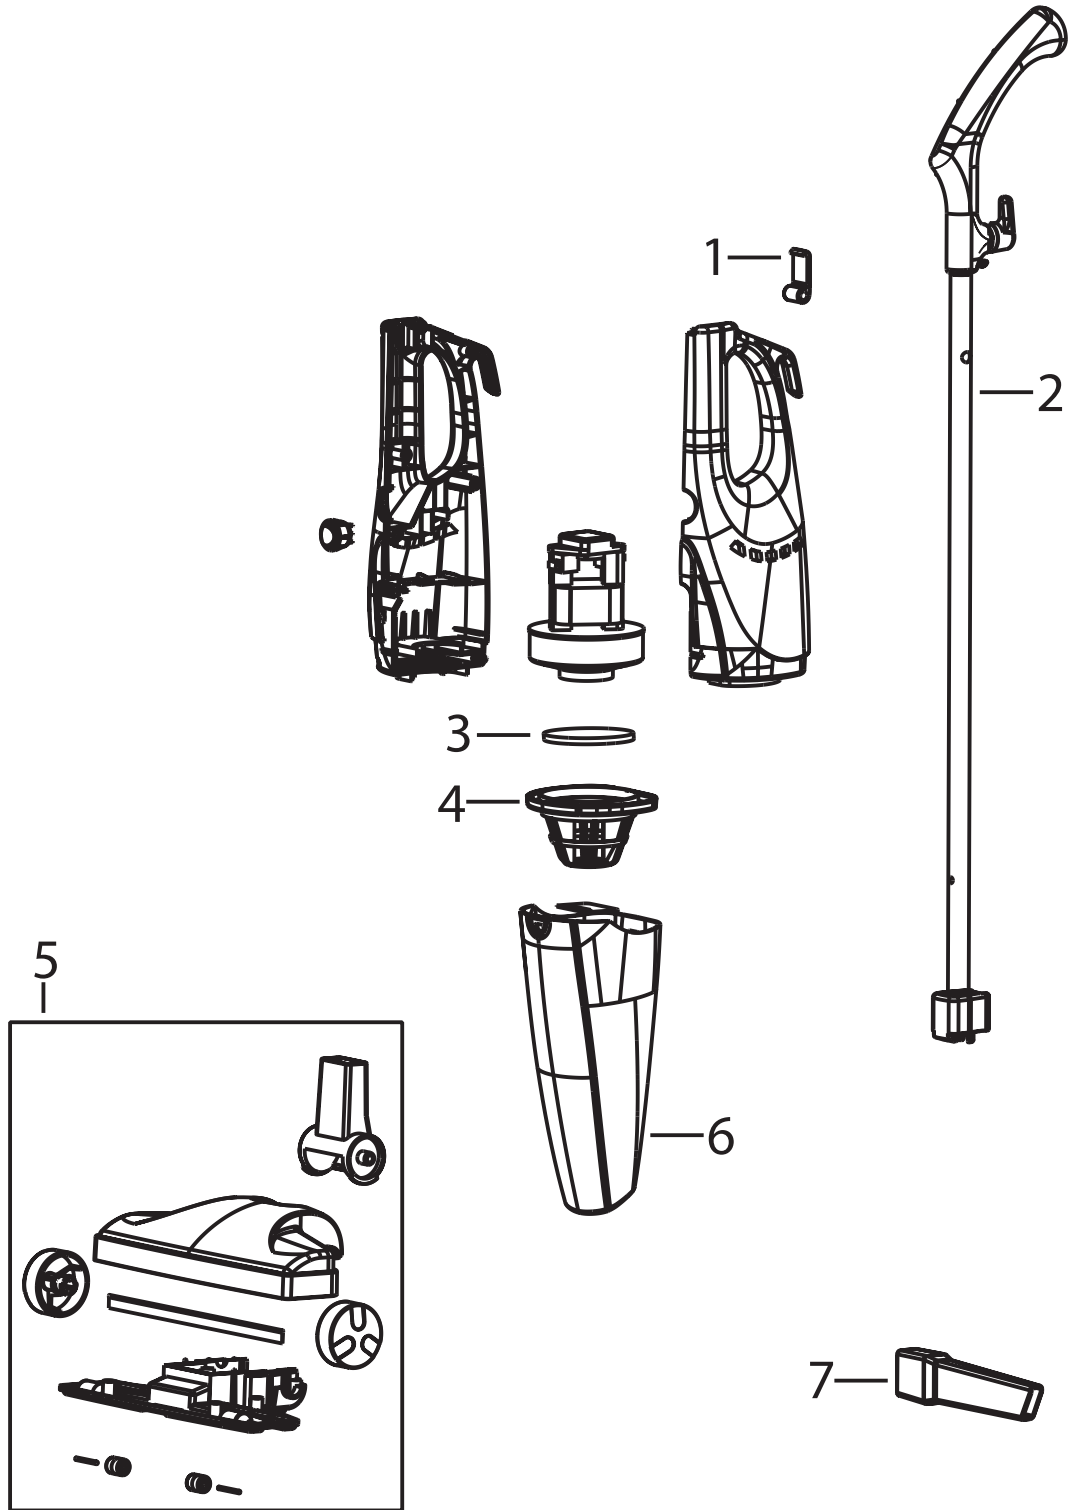

# Bissell 38B1 Owner's Manual

[Shop genuine replacement parts for Bissell 38B1](#)

[Find Your Bissell Vacuum Cleaner Parts - Select From 376 Models](#)

----- Manual continues below -----

3 in 1 Vac

38B1 Series

\_\_\_\_\_

\_\_\_\_\_

**3 in 1 Vac**

38B1 Series

KEY	PART NO	DESCRIPTION
1	B-203-7425	Latch w/Screw
2	B-203-7426	Handle Assembly w/Grip
3	B-203-7424	Sponge Filter
4	B-203-7423	Filter
5	B-203-7421	Foot Assembly
6	B-203-7422	Dirt Cup Assembly
7	B-203-7420	Crevice Tool
xx	1104182	User's Guide