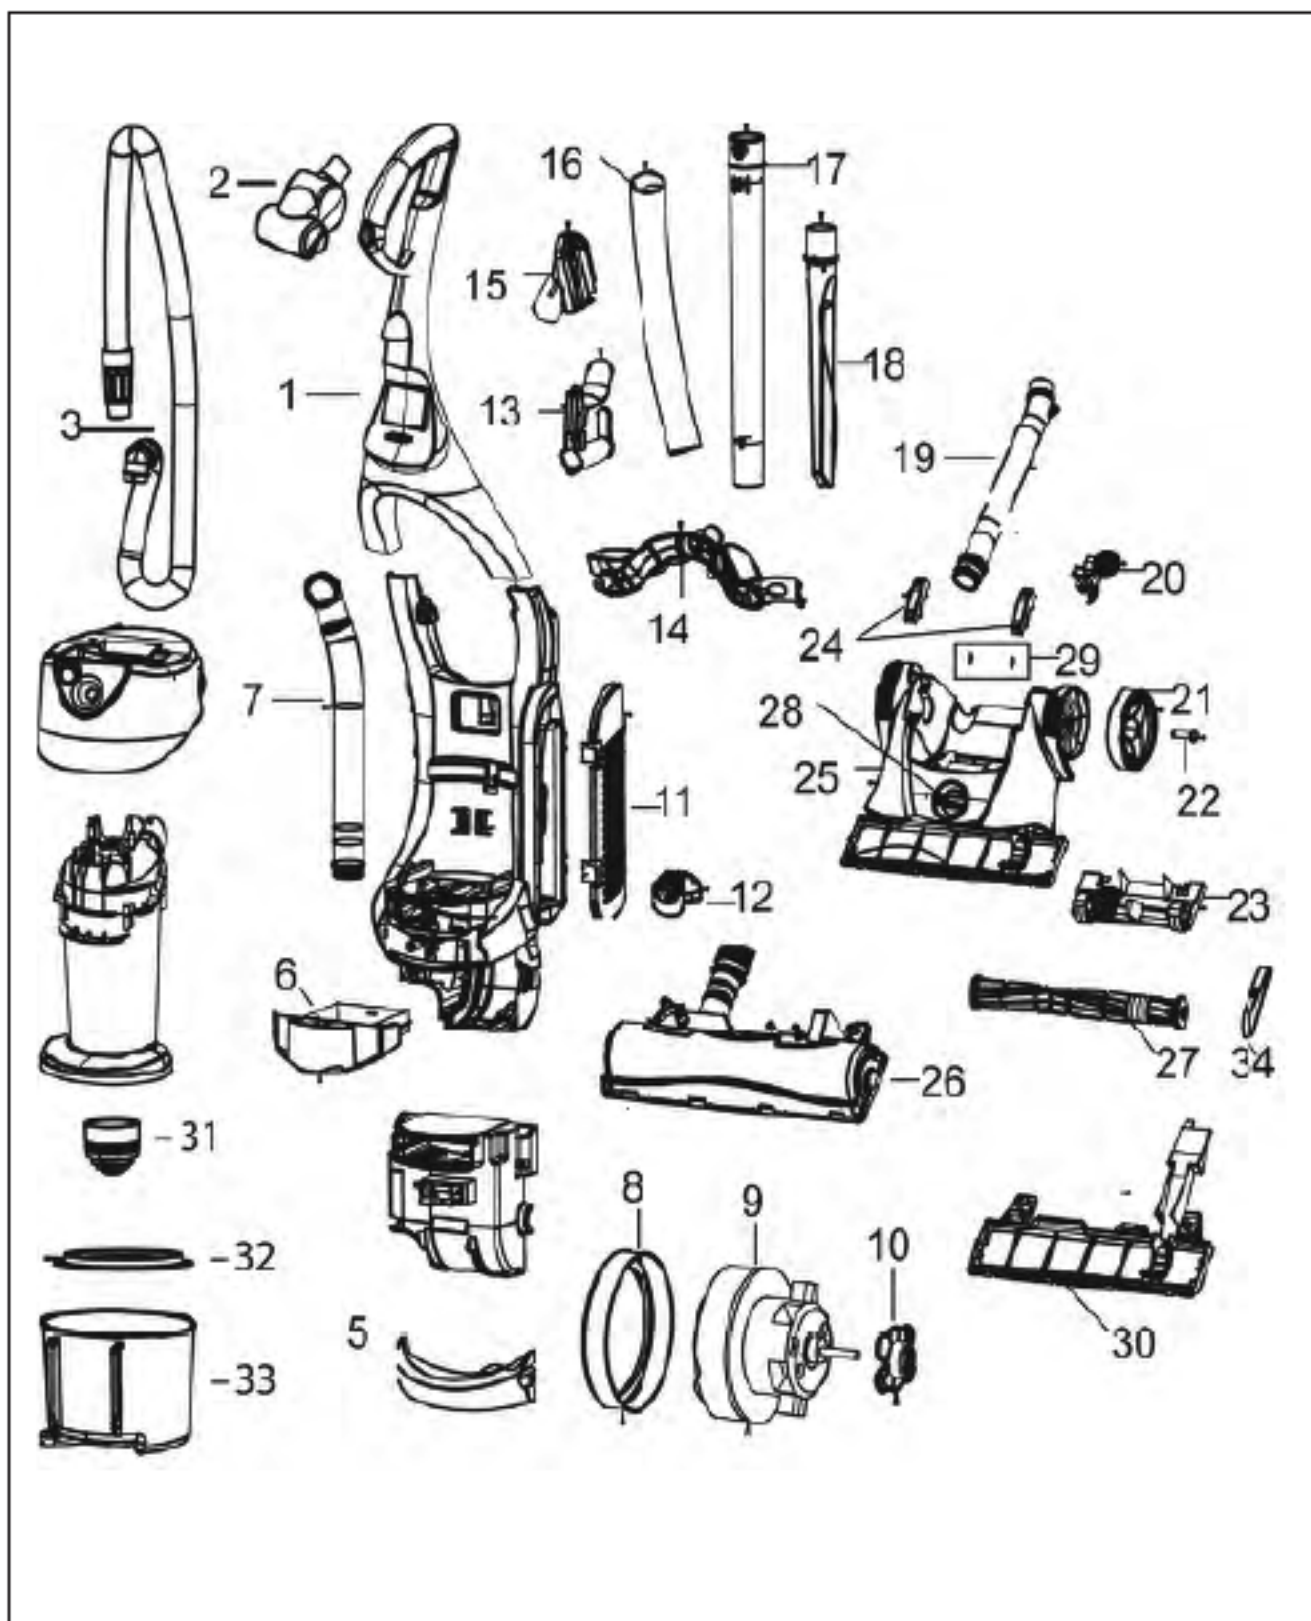

# **BISSELL** Original & Replacement MOMENTUM BAGLESS UPRIGHT SERIES 3910, 6390, 82G7

# Original & Replacement **BISSELL** MOMENTUM BAGLESS UPRIGHT SERIES 3910, 6390, 82G7

KEY	PART NO.	DESCRIPTION
1	B-203-2362	Handle Ass'y - Smoky Blue Tint
1	B-203-2363	Handle Ass'y - Vulcanic Satin
1	B-203-2364	Handle Ass'y - Deep Water Blue
1	B-203-2365	Handle Ass'y - Sherwood Green
2	B-203-2302	Turbo Brush
3	B-203-2304	Twist and Snap Hose
5	B-203-2334	Window Lamp
6	B-203-2335	Pre Motor Filter Tray
7	B-203-2410	Connector Hose
8	B-203-2321	Motor Cushion
9	B-203-2320	Motor
10	B-203-2324	Motor Support
11	B-203-2317	Post Motor Filter Grille
12	B-203-2308	Hose Clip
13	B-203-2307	Cord Clip
14	B-203-2306	Hose and Cord Clip
15	B-203-1228	Upholstery Tool
16	B-203-2303	Curved Wand
17	B-203-1022	Extension Wand
18	B-203-1063	Crevice Tool
19	B-203-2358	Nozzle Hose
20	B-203-2347	Lever Release

KEY	PART NO.	DESCRIPTION
21	B-203-2346	Rear Wheel
22	B-203-2349	Rear Wheel Shaft
23	B-203-2351	Wheel Carriage Ass'y
24	B-203-2350	Neck Brush
25	B-203-2336	Cover Brush - Champagne
25	B-203-2337	Cover Brush - Vulcanic Satin
25	B-203-2338	Cover Brush - Deep Water Blue
25	B-203-2339	Cover Brush - Sherwood Green
26	B-203-2357	Case Drum Ass'y w/ Bumper
27	B-203-2305	Brushroll
28	B-203-2348	Height Adjustment Knob
29	B-203-2376	E-Rings
30	B-203-2374	Access Plate
31	B-203-2415	Grille Cyclone Top
32	B-203-2326	Plate Case Cyclone
33	B-203-2328	Dirt Cup Ass'y - Smoky Blue
33	B-203-2329	Dirt Cup Ass'y - Vulcanic Satin
33	B-203-2330	Dirt Cup Ass'y - Clear
34	B-203-2330	Belt - Style 7/9/10/12/14 2 Pk
<b>34</b>	<b>BR-1007</b>	<b>Belt - Style 7/9/10/12/14</b>

#### Items Not Illustrated

B-203-1297	Bulb
B-3290	Pre Motor Foam Filter - Style 14
B-3091	HEPA Post Motor Filter - Style 8/14
B-203-6719	Power Switch
B-203-1003	Screws