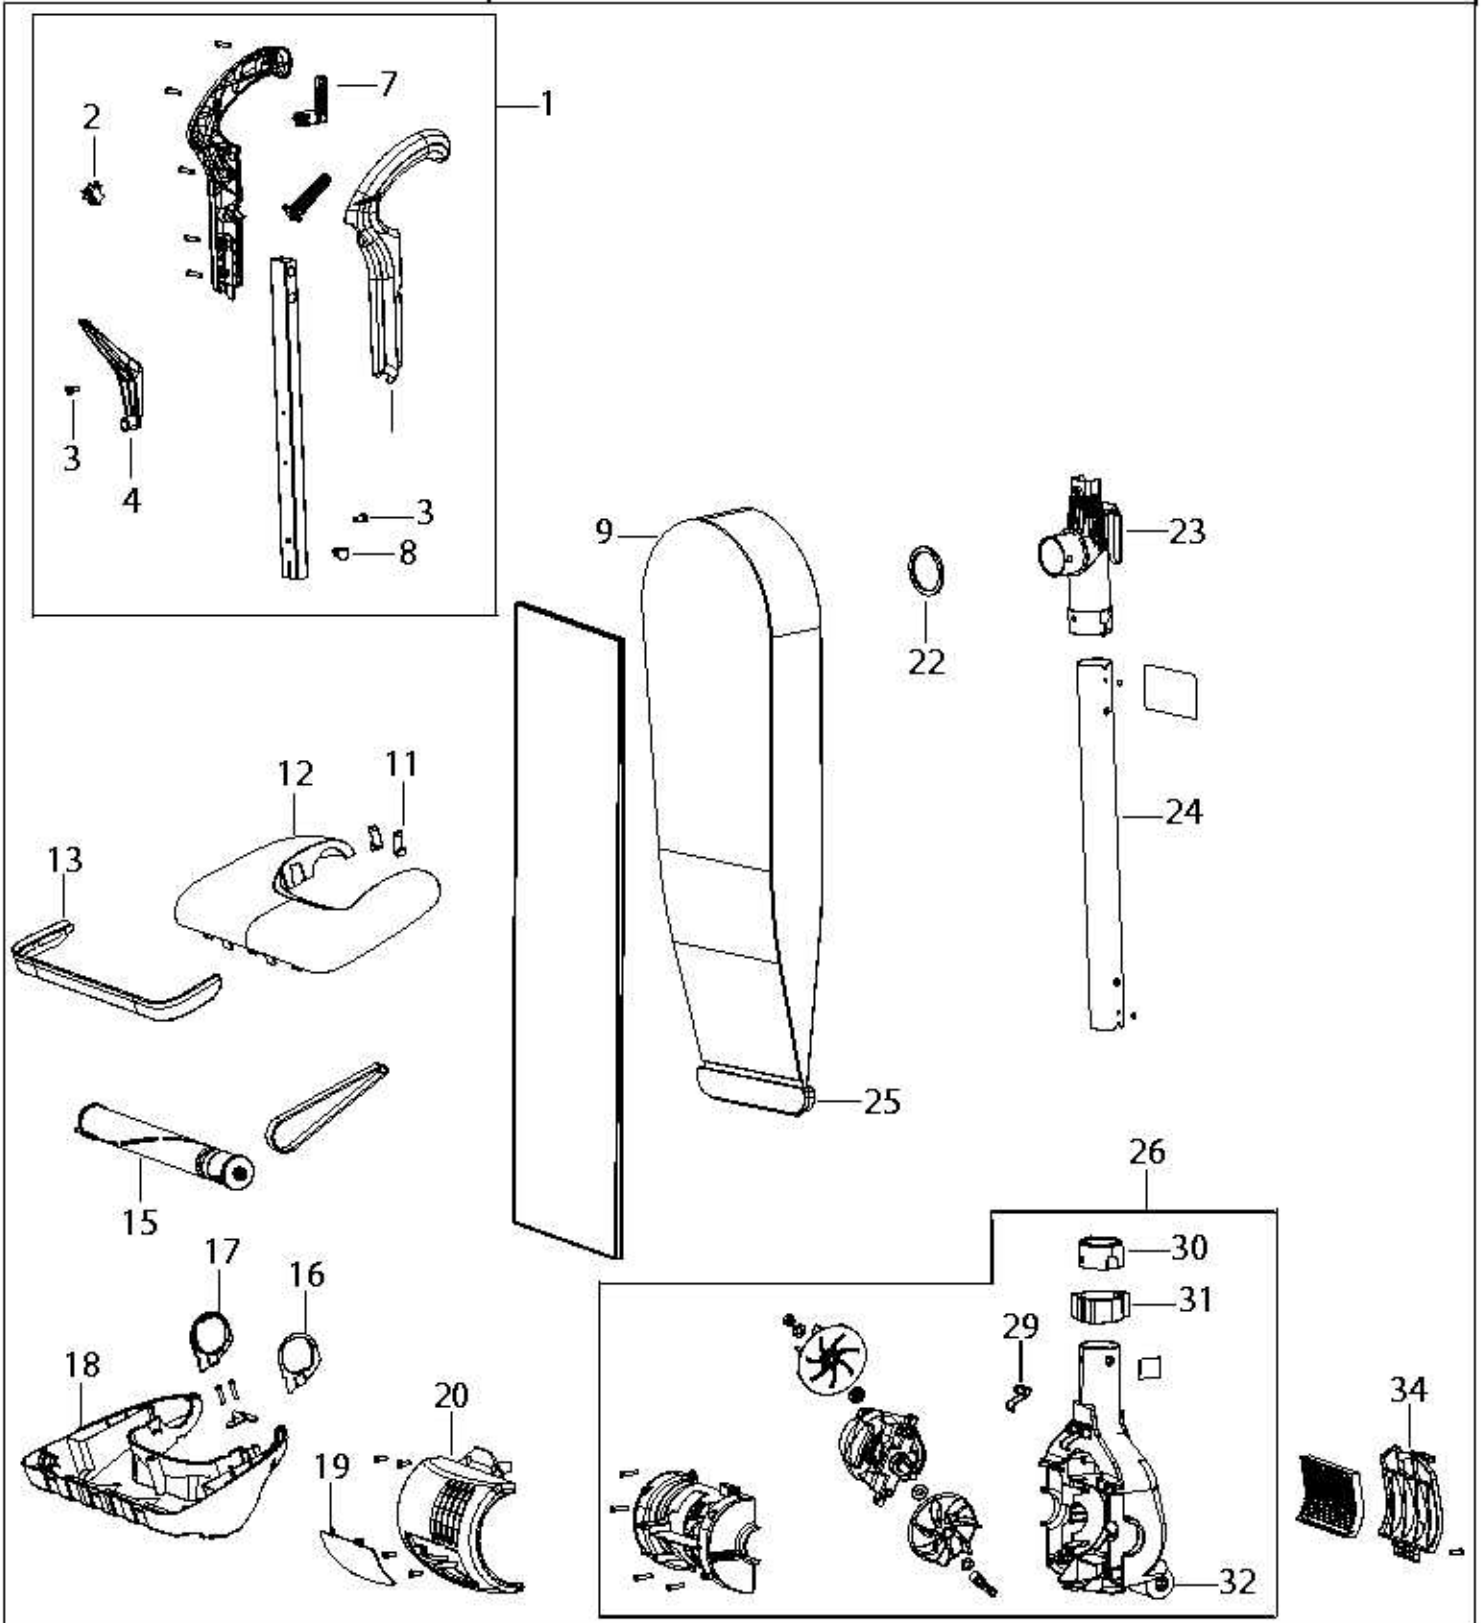

UPRIGHT VACUUM

Maxi-Glide™ DSS Model 4238

UPRIGHT VACUUM

Maxi-Glide™ DSS Model 4238

KEY	PART NO	DESCRIPTION
1	2142095	GRIP ASSY
2	2108828	SWITCH
3	2807024	SCREW - SHEET METAL #10 x 1/2"
4	2133000	CORD HOOK
7	2133931	CORD WRAP
8	2101506	CABLE CLAMP
9	2140272	CLOTH OUTER BAG ASSY
11	2101602	DETENT CLIP
12	2144084	FOOT COVER - GREY
13	2133972	FURNITURE PROTECTION GUARD
15	2101131	BRUSH ASSY
16	2135030	BUSHING - LEFT SIDE
17	2135040	BUSHING - RIGHT SIDE
18	2144036	FOOT BASE ASSY
19	2133989	LENS - GREY
20	2133974	LENS COVER - GREY
22	2103834	TUBE CONNECTOR SEAL
23	2143968	TUBE CONNECTOR W/ SEAL
24	2109412	FILL TUBE
25	2133967	BAG CLIP
26	2106046	MOTOR ASSY
29	2108455	BAG RETAINER SPRING
30	2136035	COLLAR
31	2133962	SUPPORT YOKE
32	2103920	REAR WHEEL
34	2133964	FILTER COVER PLATE
xx	2107320	RECEPTACLE - 3 PIN
xx	2103917	WIPER BLADE
xx	5556100	FRONT WHEEL & AXLE ASSY (2-pack)
xx	2103150	HAIR CUTTER
xx	2139458	BAG SPACER
xx	2106060	USERS GUIDE