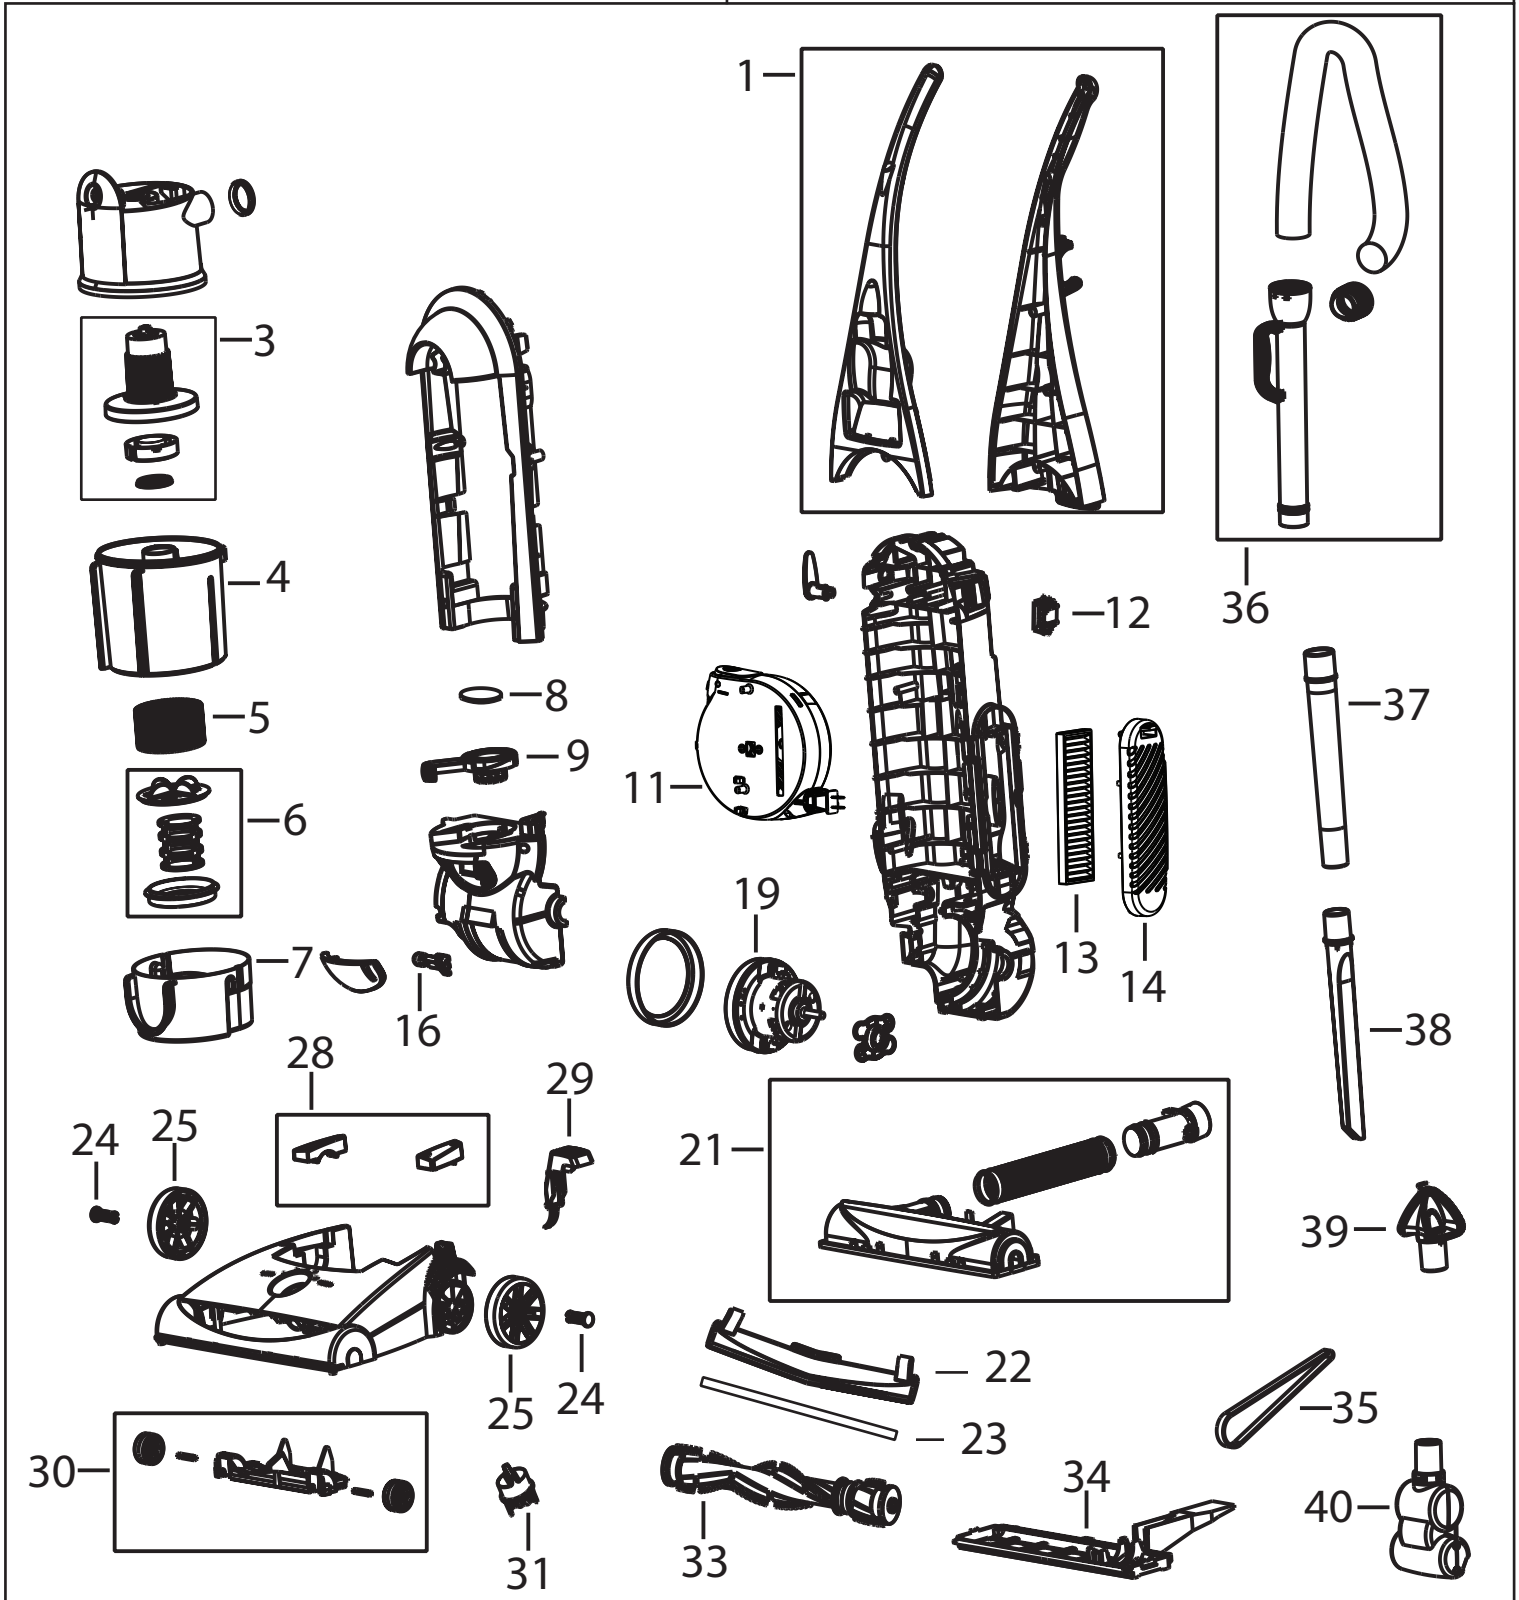

## 44M3 Series

**Rewind Premium Pet**

44M3 Series

KEY	PART NO	DESCRIPTION
1	203-2485	Upper Handle Assembly w/Turbobrush Holder - Refined Bronze
3	203-1180	Cyclone Assembly
4	203-2453	Dirt Cup - Clear
5	203-1192	Foam Filter
6	203-1464	Pleated Circular Filter
7	203-2454	Filter Case
8	203-1215	Lever Filter
9	203-2455	Lock n' Seal Lever
11	203-2486	Cord Reel Assembly - Refined Bronze
12	203-1035	Switch- Rocker
13	32076	Post Motor Filter HEPA
14	203-2478	Post Motor Filter Grille
16	203-1297	Light Bulb - 12 Volt
19	203-2211	Vacuum Motor
21	203-2487	Case Drum Assembly
22	203-7134	Cover - Pet Hair Lifter
23	203-7130	Pet Hair Lifter
24	203-2460	Axle
25	203-2461	Rear Wheel
26	203-2489	Pet Hair Lifter
28	203-2462	Neck Brush - L&R
29	203-2463	Lever Release
30	203-2464	Roller Assembly w/Axle
31	203-2465	Height Adjustment Knob
33	203-2449	Brush - 15"
34	203-2488	Access Plate - 15"
35	203-1093	Belt
36	203-2450	Hose Assembly - Black
36	203-2468	Hose Assembly - Clear
37	203-1084	Extension Wand
38	203-1063	Crevice Tool
39	203-1099	Dust Brush Combo Tool
40	203-2447	Turbobrush - Grey
		44M3 = Refined Bronze
XX	203-1003	Screw - Handle/Hose Cuff
XX	203-7529	Pet Turbo Eraser
XX	110-4222	User's Guide