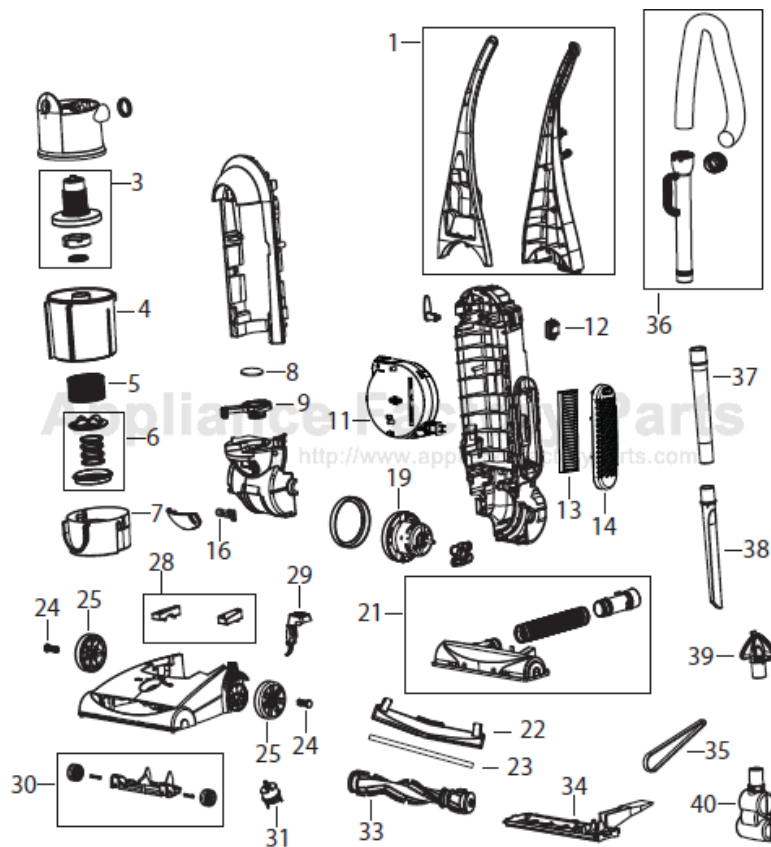

Bissell 44M3 Owner's Manual

[Shop genuine replacement parts for Bissell 44M3](#)

[Find Your Bissell Vacuum Cleaner Parts - Select From 376 Models](#)

----- Manual continues below -----

Rewind Premium Pet

44M3 Series

KEY	PART NO	DESCRIPTION
1	203-2485	Upper Handle Assembly w/Turbobrush Holder - Refined Bronze
3	203-1180	Cyclone Assembly
4	203-2453	Dirt Cup - Clear
5	203-1192	Foam Filter
6	203-1464	Pleated Circular Filter
7	203-2454	Filter Case
8	203-1215	Lever Filter
9	203-2455	Lock n' Seal Lever
11	203-2486	Cord Reel Assembly - Refined Bronze
12	203-1035	Switch- Rocker
13	32076	Post Motor Filter HEPA
14	203-2478	Post Motor Filter Grille
16	203-1297	Light Bulb - 12 Volt
19	203-2211	Vacuum Motor
21	203-2487	Case Drum Assembly
22	203-7134	Cover - Pet Hair Lifter
23	203-7130	Pet Hair Lifter
24	203-2460	Axle
25	203-2461	Rear Wheel
26	203-2489	Pet Hair Lifter
28	203-2462	Neck Brush - L&R
29	203-2463	Lever Release
30	203-2464	Roller Assembly w/Axle
31	203-2465	Height Adjustment Knob
33	203-2449	Brush - 15"
34	203-2488	Access Plate - 15"
35	203-1093	Belt
36	203-2450	Hose Assembly - Black
36	203-2468	Hose Assembly - Clear
37	203-1084	Extension Wand
38	203-1063	Crevice Tool
39	203-1099	Dust Brush Combo Tool
40	203-2447	Turbobrush - Grey
		44M3 = Refined Bronze
XX	203-1003	Screw - Handle/Hose Cuff
XX	203-7529	Pet Turbo Eraser
XX	110-4222	User's Guide