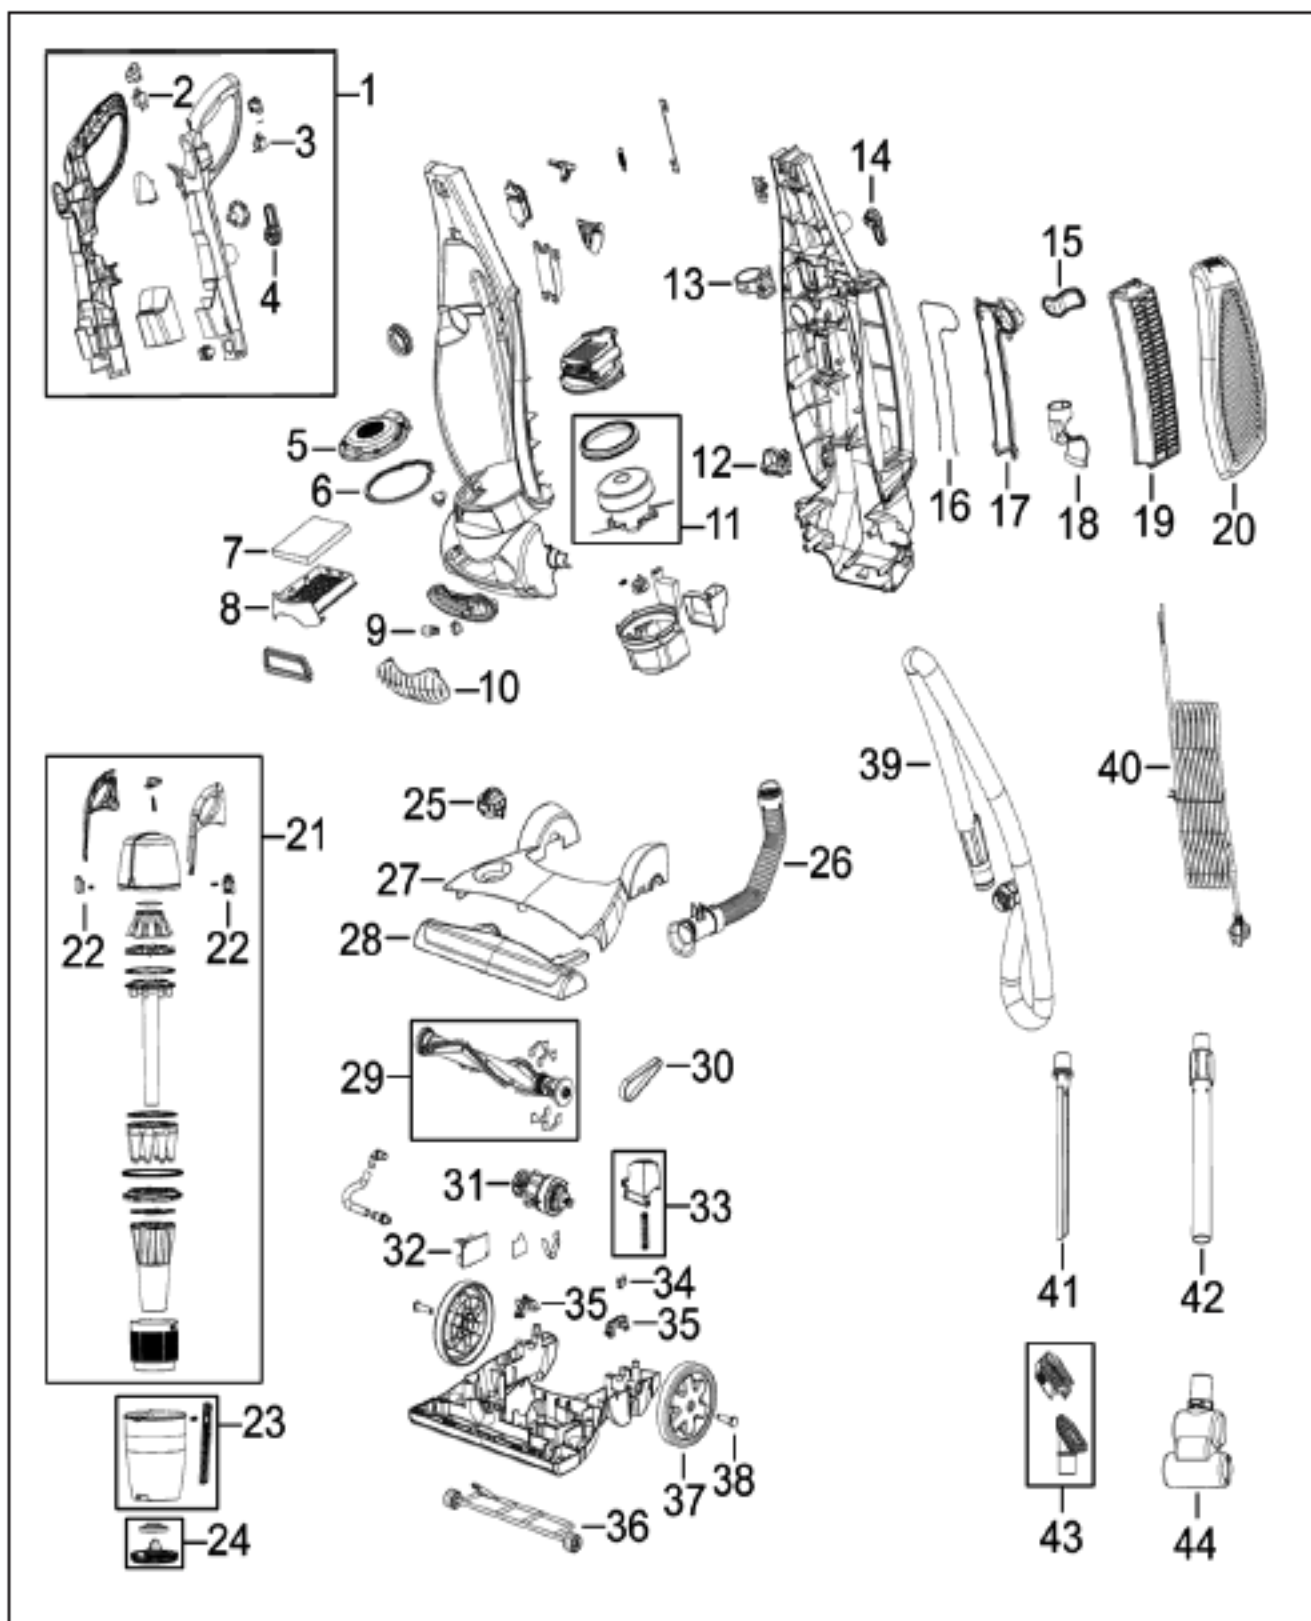

Bissell 5770-5 Owner's Manual

[Shop genuine replacement parts for Bissell 5770-5](#)

[Find Your Bissell Vacuum Cleaner Parts - Select From 377 Models](#)

----- Manual continues below -----

BISSELL Original & Replacement

HEALTHY HOME BAGLESS UPRIGHT SERIES 5770, 5990, 6100

Original & Replacement **BISSELL** HEALTHY HOME BAGLESS UPRIGHT SERIES 5770, 5990, 6100

KEY	PART NO.	DESCRIPTION	KEY	PART NO.	DESCRIPTION
1	B-203-1311	Handle Ass'y	23	B-203-1313	Dirt Bin & Debris Door Ass'y
2	B-203-1316	Power Switch	24	B-203-1299	Debris Door
3	B-203-1317	Brush Switch	25	B-203-1320	Height Adjustment Knob
4	B-203-1315	Cord Wrap	26	B-203-1348	Hose Ass'y
5	B-203-1378	UV Reflector	27	B-203-1321	Top Cover
6	B-203-1308	Cyclone Gasket	28	B-203-1324	Brush Window
7	B-203-1374	Pre Motor Filter	29	B-203-1328	Brush With Felt Gaskets
8	B-203-1352	Pre Motor Filter Tray	30	B-203-1329	Belt
9	B-203-1377	Light Bulb	31	B-203-1350	Brush Motor
10	B-203-1354	Headlight Lens	32	B-203-1349	Circuit Board
11	B-203-1360	Vacuum Motor W/ Gasket & Isolator	33	B-203-1340	Detent Pedal
12	B-203-1356	Lower Wand Support	34	B-203-1347	Micro Switch
13	B-203-1355	Upper Wand Support	35	B-203-1346	Body Pivot Clamp w/Screw
14	B-203-1315	Cord Wrap	36	B-203-1319	Front Wheel Assembly
15	B-203-1357	Hose Clip	37	B-203-1341	Rear Wheel
16	B-203-1379	Diverter Cover Gasket	38	B-203-1345	Axle With E-Ring
17	B-203-1361	Diverter Cover	39	B-203-1359	Hose Assembly
18	B-203-1358	Hose Guide	40	B-203-1318	Cord
19	B-3282	Style 15 HEPA Exhaust Filter	41	B-203-1363	Crevice Tool
20	B-203-1353	Filter Door	42	B-203-1364	Telescopic Plastic Wand
21	B-203-1310	Upper Cyclone Ass'y	43	B-203-1365	Combination Brush
22	B-203-1375	Cyclone Latches & Spring	44	B-203-1362	Turbo Brush