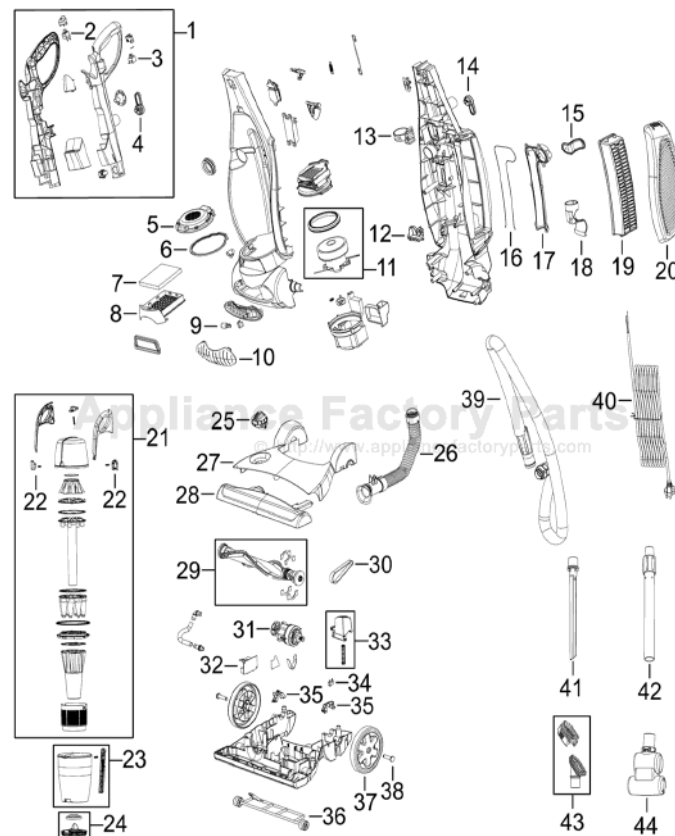

Bissell 5770-5 Owner's Manual

[Shop genuine replacement parts for Bissell 5770-5](#)

[Find Your Bissell Vacuum Cleaner Parts - Select From 377 Models](#)

----- Manual continues below -----

BISSELL Original & Replacement

HEALTHY HOME BAGLESS UPRIGHT SERIES 5770, 5990, 6100

Original & Replacement **BISSELL** HEALTHY HOME BAGLESS UPRIGHT SERIES 5770, 5990, 6100

KEY	PART NO.	DESCRIPTION	KEY	PART NO.	DESCRIPTION
1	B-203-1311	Handle Ass'y	23	B-203-1313	Dirt Bin & Debris Door Ass'y
2	B-203-1316	Power Switch	24	B-203-1299	Debris Door
3	B-203-1317	Brush Switch	25	B-203-1320	Height Adjustment Knob
4	B-203-1315	Cord Wrap	26	B-203-1348	Hose Ass'y
5	B-203-1378	UV Reflector	27	B-203-1321	Top Cover
6	B-203-1308	Cyclone Gasket	28	B-203-1324	Brush Window
7	B-203-1374	Pre Motor Filter	29	B-203-1328	Brush With Felt Gaskets
8	B-203-1352	Pre Motor Filter Tray	30	B-203-1329	Belt
9	B-203-1377	Light Bulb	31	B-203-1350	Brush Motor
10	B-203-1354	Headlight Lens	32	B-203-1349	Circuit Board
11	B-203-1360	Vacuum Motor W/ Gasket & Isolator	33	B-203-1340	Detent Pedal
12	B-203-1356	Lower Wand Support	34	B-203-1347	Micro Switch
13	B-203-1355	Upper Wand Support	35	B-203-1346	Body Pivot Clamp w/Screw
14	B-203-1315	Cord Wrap	36	B-203-1319	Front Wheel Assembly
15	B-203-1357	Hose Clip	37	B-203-1341	Rear Wheel
16	B-203-1379	Diverter Cover Gasket	38	B-203-1345	Axle With E-Ring
17	B-203-1361	Diverter Cover	39	B-203-1359	Hose Assembly
18	B-203-1358	Hose Guide	40	B-203-1318	Cord
19	B-3282	Style 15 HEPA Exhaust Filter	41	B-203-1363	Crevice Tool
20	B-203-1353	Filter Door	42	B-203-1364	Telescopic Plastic Wand
21	B-203-1310	Upper Cyclone Ass'y	43	B-203-1365	Combination Brush
22	B-203-1375	Cyclone Latches & Spring	44	B-203-1362	Turbo Brush