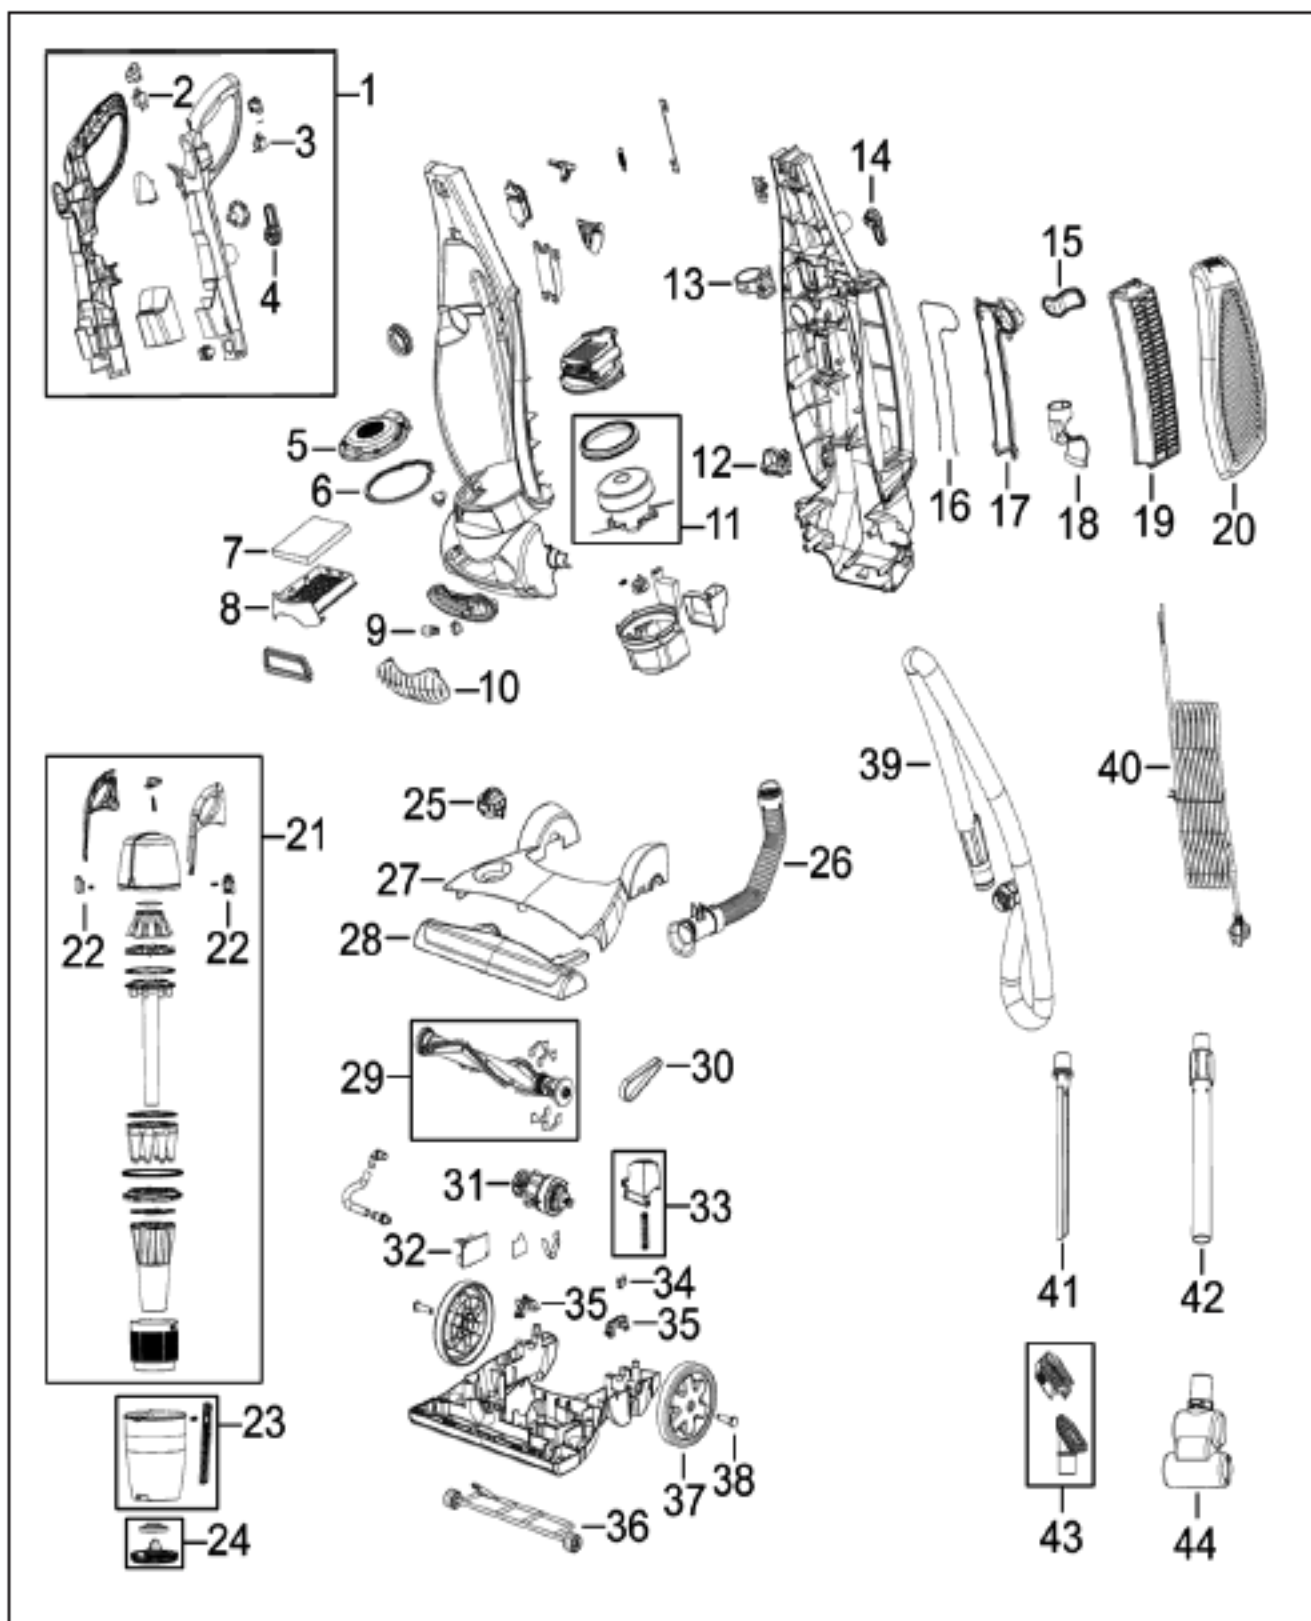

This Owner's Manual is provided and hosted by [Appliance Factory Parts](http://www.appliancefactoryparts.com).

Bissell 5770-8 Owner's Manual

[Shop genuine replacement parts for Bissell 5770-8](#)

[Find Your Bissell Vacuum Cleaner Parts - Select From 377 Models](#)

----- Manual continues below -----

BISSELL Original & Replacement

HEALTHY HOME BAGLESS UPRIGHT SERIES 5770, 5990, 6100

Original & Replacement **BISSELL** HEALTHY HOME BAGLESS UPRIGHT SERIES 5770, 5990, 6100

<u>KEY</u>	<u>PART NO.</u>	<u>DESCRIPTION</u>	<u>KEY</u>	<u>PART NO.</u>	<u>DESCRIPTION</u>
1	B-203-1311	Handle Ass'y	23	B-203-1313	Dirt Bin & Debris Door Ass'y
2	B-203-1316	Power Switch	24	B-203-1299	Debris Door
3	B-203-1317	Brush Switch	25	B-203-1320	Height Adjustment Knob
4	B-203-1315	Cord Wrap	26	B-203-1348	Hose Ass'y
5	B-203-1378	UV Reflector	27	B-203-1321	Top Cover
6	B-203-1308	Cyclone Gasket	28	B-203-1324	Brush Window
7	B-203-1374	Pre Motor Filter	29	B-203-1328	Brush With Felt Gaskets
8	B-203-1352	Pre Motor Filter Tray	30	B-203-1329	Belt
9	B-203-1377	Light Bulb	31	B-203-1350	Brush Motor
10	B-203-1354	Headlight Lens	32	B-203-1349	Circuit Board
11	B-203-1360	Vacuum Motor W/ Gasket & Isolator	33	B-203-1340	Detent Pedal
12	B-203-1356	Lower Wand Support	34	B-203-1347	Micro Switch
13	B-203-1355	Upper Wand Support	35	B-203-1346	Body Pivot Clamp w/Screw
14	B-203-1315	Cord Wrap	36	B-203-1319	Front Wheel Assembly
15	B-203-1357	Hose Clip	37	B-203-1341	Rear Wheel
16	B-203-1379	Diverter Cover Gasket	38	B-203-1345	Axle With E-Ring
17	B-203-1361	Diverter Cover	39	B-203-1359	Hose Assembly
18	B-203-1358	Hose Guide	40	B-203-1318	Cord
19	B-3282	Style 15 HEPA Exhaust Filter	41	B-203-1363	Crevice Tool
20	B-203-1353	Filter Door	42	B-203-1364	Telescopic Plastic Wand
21	B-203-1310	Upper Cyclone Ass'y	43	B-203-1365	Combination Brush
22	B-203-1375	Cyclone Latches & Spring	44	B-203-1362	Turbo Brush