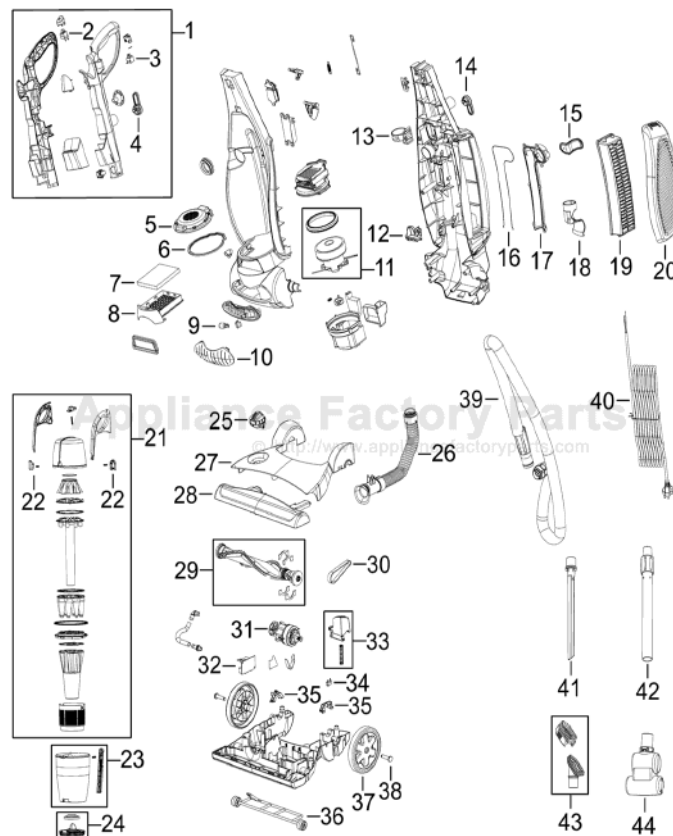

This Owner's Manual is provided and hosted by [Appliance Factory Parts](http://www.appliancefactoryparts.com).

Bissell 5770-8 Owner's Manual

[Shop genuine replacement parts for Bissell 5770-8](#)

[Find Your Bissell Vacuum Cleaner Parts - Select From 377 Models](#)

----- Manual continues below -----

BISSELL Original & Replacement

HEALTHY HOME BAGLESS UPRIGHT SERIES 5770, 5990, 6100

Original & Replacement **BISSELL** HEALTHY HOME BAGLESS UPRIGHT SERIES 5770, 5990, 6100

<u>KEY</u>	<u>PART NO.</u>	<u>DESCRIPTION</u>	<u>KEY</u>	<u>PART NO.</u>	<u>DESCRIPTION</u>
1	B-203-1311	Handle Ass'y	23	B-203-1313	Dirt Bin & Debris Door Ass'y
2	B-203-1316	Power Switch	24	B-203-1299	Debris Door
3	B-203-1317	Brush Switch	25	B-203-1320	Height Adjustment Knob
4	B-203-1315	Cord Wrap	26	B-203-1348	Hose Ass'y
5	B-203-1378	UV Reflector	27	B-203-1321	Top Cover
6	B-203-1308	Cyclone Gasket	28	B-203-1324	Brush Window
7	B-203-1374	Pre Motor Filter	29	B-203-1328	Brush With Felt Gaskets
8	B-203-1352	Pre Motor Filter Tray	30	B-203-1329	Belt
9	B-203-1377	Light Bulb	31	B-203-1350	Brush Motor
10	B-203-1354	Headlight Lens	32	B-203-1349	Circuit Board
11	B-203-1360	Vacuum Motor W/ Gasket & Isolator	33	B-203-1340	Detent Pedal
12	B-203-1356	Lower Wand Support	34	B-203-1347	Micro Switch
13	B-203-1355	Upper Wand Support	35	B-203-1346	Body Pivot Clamp w/Screw
14	B-203-1315	Cord Wrap	36	B-203-1319	Front Wheel Assembly
15	B-203-1357	Hose Clip	37	B-203-1341	Rear Wheel
16	B-203-1379	Diverter Cover Gasket	38	B-203-1345	Axle With E-Ring
17	B-203-1361	Diverter Cover	39	B-203-1359	Hose Assembly
18	B-203-1358	Hose Guide	40	B-203-1318	Cord
19	B-3282	Style 15 HEPA Exhaust Filter	41	B-203-1363	Crevice Tool
20	B-203-1353	Filter Door	42	B-203-1364	Telescopic Plastic Wand
21	B-203-1310	Upper Cyclone Ass'y	43	B-203-1365	Combination Brush
22	B-203-1375	Cyclone Latches & Spring	44	B-203-1362	Turbo Brush