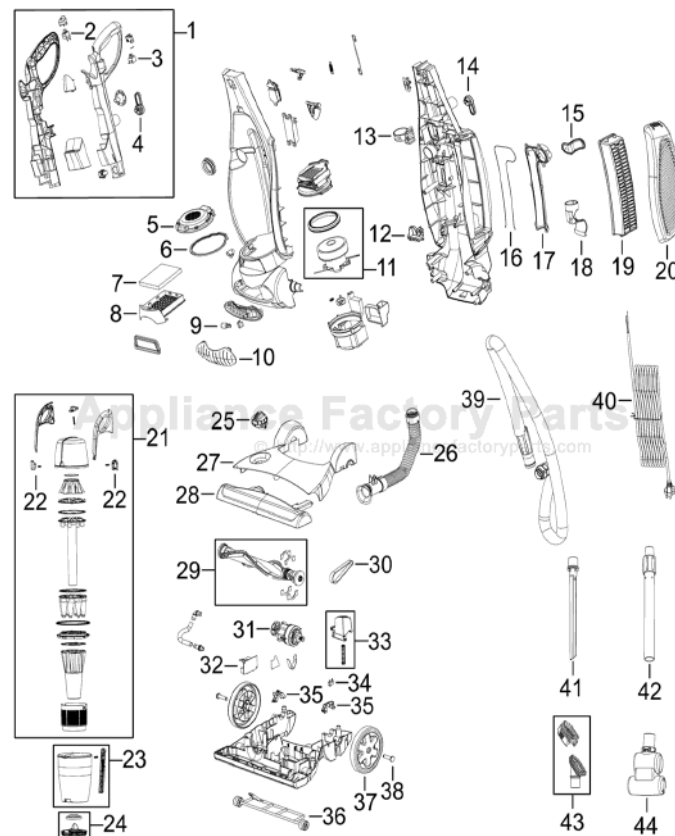

Bissell 5770-H Owner's Manual

[Shop genuine replacement parts for Bissell 5770-H](#)

[Find Your Bissell Vacuum Cleaner Parts - Select From 377 Models](#)

----- Manual continues below -----

Original & Replacement **BISSELL** HEALTHY HOME BAGLESS UPRIGHT SERIES 5770, 5990, 6100

KEY	PART NO.	DESCRIPTION	KEY	PART NO.	DESCRIPTION
1	B-203-1311	Handle Ass'y	23	B-203-1313	Dirt Bin & Debris Door Ass'y
2	B-203-1316	Power Switch	24	B-203-1299	Debris Door
3	B-203-1317	Brush Switch	25	B-203-1320	Height Adjustment Knob
4	B-203-1315	Cord Wrap	26	B-203-1348	Hose Ass'y
5	B-203-1378	UV Reflector	27	B-203-1321	Top Cover
6	B-203-1308	Cyclone Gasket	28	B-203-1324	Brush Window
7	B-203-1374	Pre Motor Filter	29	B-203-1328	Brush With Felt Gaskets
8	B-203-1352	Pre Motor Filter Tray	30	B-203-1329	Belt
9	B-203-1377	Light Bulb	31	B-203-1350	Brush Motor
10	B-203-1354	Headlight Lens	32	B-203-1349	Circuit Board
11	B-203-1360	Vacuum Motor W/ Gasket & Isolator	33	B-203-1340	Detent Pedal
12	B-203-1356	Lower Wand Support	34	B-203-1347	Micro Switch
13	B-203-1355	Upper Wand Support	35	B-203-1346	Body Pivot Clamp w/Screw
14	B-203-1315	Cord Wrap	36	B-203-1319	Front Wheel Assembly
15	B-203-1357	Hose Clip	37	B-203-1341	Rear Wheel
16	B-203-1379	Diverter Cover Gasket	38	B-203-1345	Axle With E-Ring
17	B-203-1361	Diverter Cover	39	B-203-1359	Hose Assembly
18	B-203-1358	Hose Guide	40	B-203-1318	Cord
19	B-3282	Style 15 HEPA Exhaust Filter	41	B-203-1363	Crevice Tool
20	B-203-1353	Filter Door	42	B-203-1364	Telescopic Plastic Wand
21	B-203-1310	Upper Cyclone Ass'y	43	B-203-1365	Combination Brush
22	B-203-1375	Cyclone Latches & Spring	44	B-203-1362	Turbo Brush