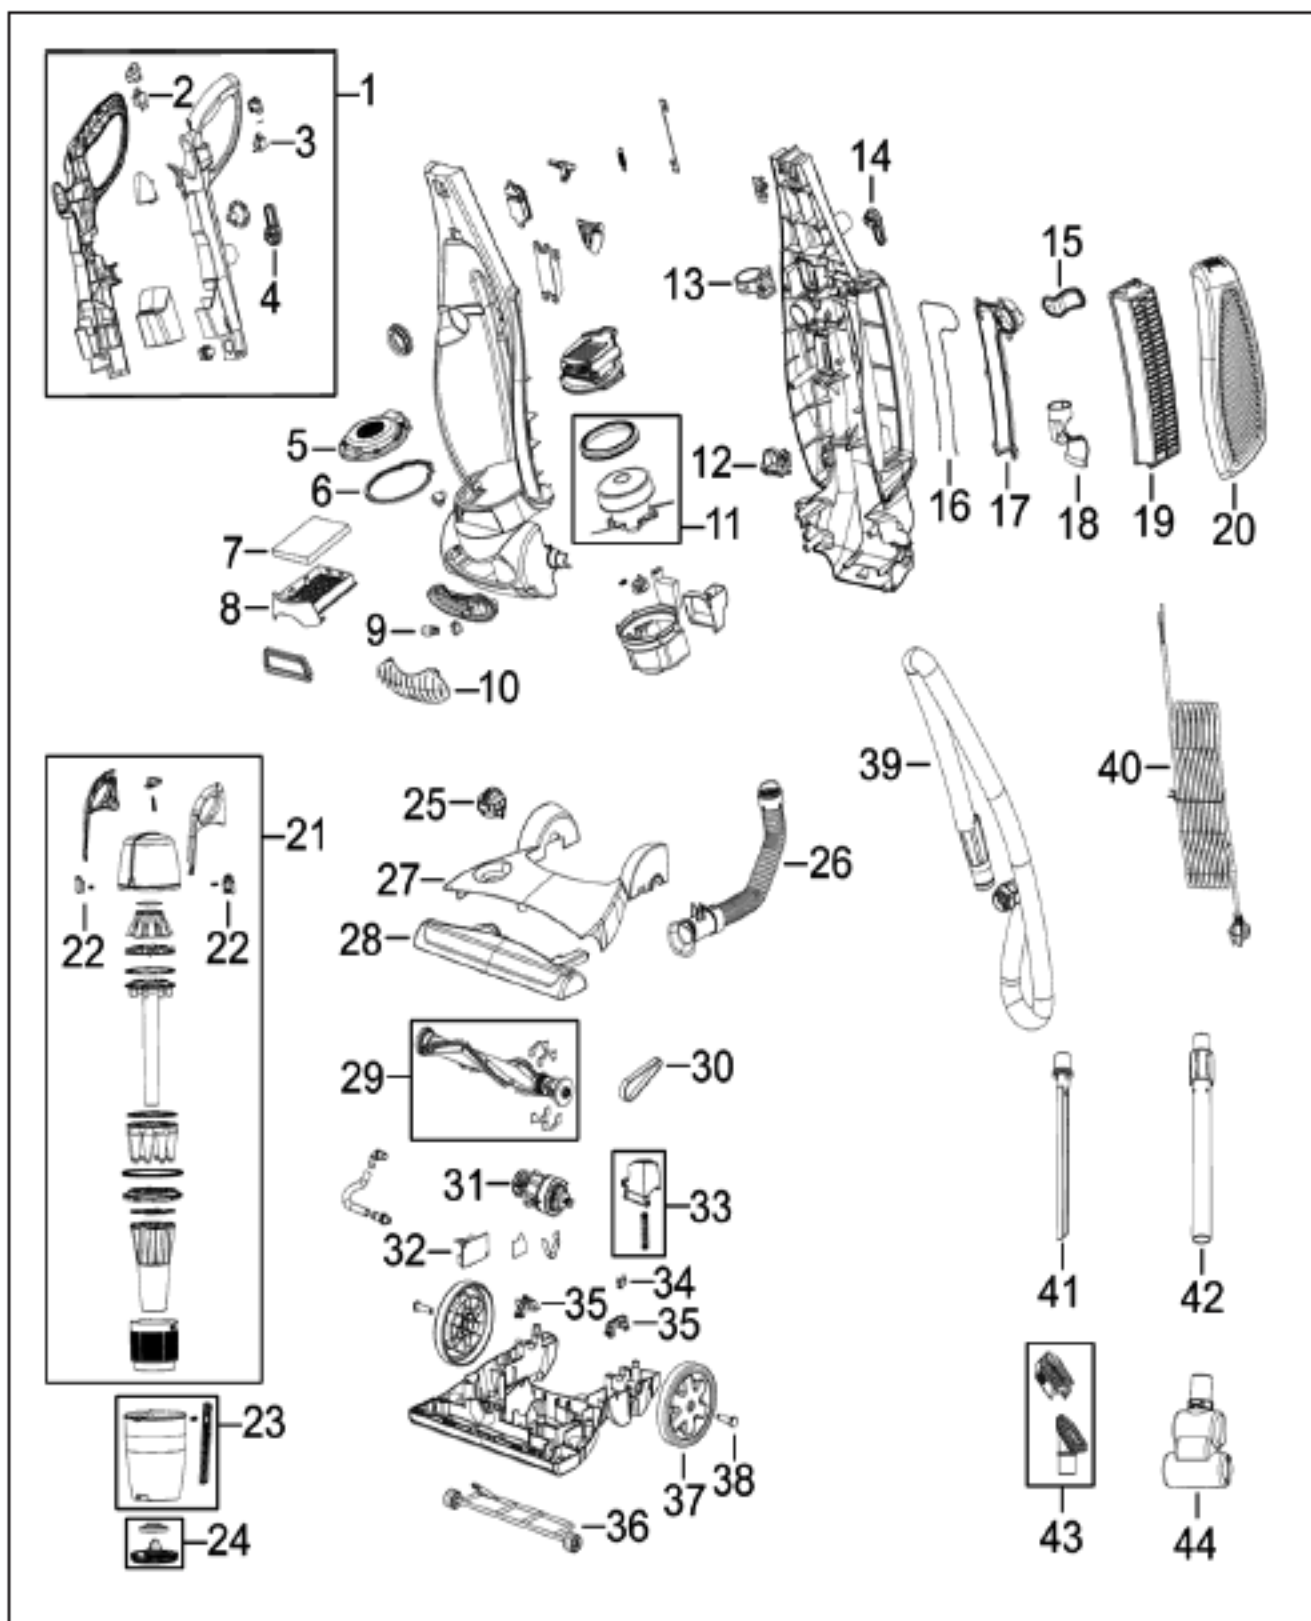

# Bissell 5770-P Owner's Manual

[Shop genuine replacement parts for Bissell 5770-P](#)

[Find Your Bissell Vacuum Cleaner Parts - Select From 377 Models](#)

----- Manual continues below -----

# **BISSELL** Original & Replacement

HEALTHY HOME BAGLESS UPRIGHT SERIES 5770, 5990, 6100

# Original & Replacement **BISSELL** HEALTHY HOME BAGLESS UPRIGHT SERIES 5770, 5990, 6100

KEY	PART NO.	DESCRIPTION	KEY	PART NO.	DESCRIPTION
1	B-203-1311	Handle Ass'y	23	B-203-1313	Dirt Bin & Debris Door Ass'y
2	B-203-1316	Power Switch	24	B-203-1299	Debris Door
3	B-203-1317	Brush Switch	25	B-203-1320	Height Adjustment Knob
4	B-203-1315	Cord Wrap	26	B-203-1348	Hose Ass'y
5	B-203-1378	UV Reflector	27	B-203-1321	Top Cover
6	B-203-1308	Cyclone Gasket	28	B-203-1324	Brush Window
7	B-203-1374	Pre Motor Filter	29	B-203-1328	Brush With Felt Gaskets
8	B-203-1352	Pre Motor Filter Tray	30	B-203-1329	Belt
9	B-203-1377	Light Bulb	31	B-203-1350	Brush Motor
10	B-203-1354	Headlight Lens	32	B-203-1349	Circuit Board
11	B-203-1360	Vacuum Motor W/ Gasket & Isolator	33	B-203-1340	Detent Pedal
12	B-203-1356	Lower Wand Support	34	B-203-1347	Micro Switch
13	B-203-1355	Upper Wand Support	35	B-203-1346	Body Pivot Clamp w/Screw
14	B-203-1315	Cord Wrap	36	B-203-1319	Front Wheel Assembly
15	B-203-1357	Hose Clip	37	B-203-1341	Rear Wheel
16	B-203-1379	Diverter Cover Gasket	38	B-203-1345	Axle With E-Ring
17	B-203-1361	Diverter Cover	39	B-203-1359	Hose Assembly
18	B-203-1358	Hose Guide	40	B-203-1318	Cord
19	B-3282	Style 15 HEPA Exhaust Filter	41	B-203-1363	Crevice Tool
20	B-203-1353	Filter Door	42	B-203-1364	Telescopic Plastic Wand
21	B-203-1310	Upper Cyclone Ass'y	43	B-203-1365	Combination Brush
22	B-203-1375	Cyclone Latches & Spring	44	B-203-1362	Turbo Brush