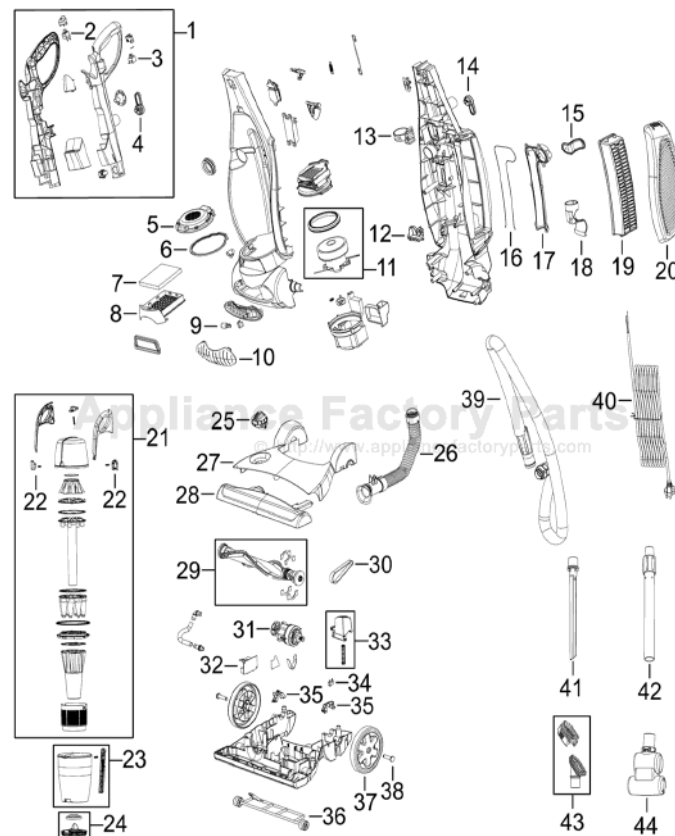

# Bissell 5770-P Owner's Manual

[Shop genuine replacement parts for Bissell 5770-P](#)

[Find Your Bissell Vacuum Cleaner Parts - Select From 377 Models](#)

----- Manual continues below -----

# **BISSELL** Original & Replacement

HEALTHY HOME BAGLESS UPRIGHT SERIES 5770, 5990, 6100

# Original & Replacement **BISSELL** HEALTHY HOME BAGLESS UPRIGHT SERIES 5770, 5990, 6100

KEY	PART NO.	DESCRIPTION	KEY	PART NO.	DESCRIPTION
1	B-203-1311	Handle Ass'y	23	B-203-1313	Dirt Bin & Debris Door Ass'y
2	B-203-1316	Power Switch	24	B-203-1299	Debris Door
3	B-203-1317	Brush Switch	25	B-203-1320	Height Adjustment Knob
4	B-203-1315	Cord Wrap	26	B-203-1348	Hose Ass'y
5	B-203-1378	UV Reflector	27	B-203-1321	Top Cover
6	B-203-1308	Cyclone Gasket	28	B-203-1324	Brush Window
7	B-203-1374	Pre Motor Filter	29	B-203-1328	Brush With Felt Gaskets
8	B-203-1352	Pre Motor Filter Tray	30	B-203-1329	Belt
9	B-203-1377	Light Bulb	31	B-203-1350	Brush Motor
10	B-203-1354	Headlight Lens	32	B-203-1349	Circuit Board
11	B-203-1360	Vacuum Motor W/ Gasket & Isolator	33	B-203-1340	Detent Pedal
12	B-203-1356	Lower Wand Support	34	B-203-1347	Micro Switch
13	B-203-1355	Upper Wand Support	35	B-203-1346	Body Pivot Clamp w/Screw
14	B-203-1315	Cord Wrap	36	B-203-1319	Front Wheel Assembly
15	B-203-1357	Hose Clip	37	B-203-1341	Rear Wheel
16	B-203-1379	Diverter Cover Gasket	38	B-203-1345	Axle With E-Ring
17	B-203-1361	Diverter Cover	39	B-203-1359	Hose Assembly
18	B-203-1358	Hose Guide	40	B-203-1318	Cord
19	B-3282	Style 15 HEPA Exhaust Filter	41	B-203-1363	Crevice Tool
20	B-203-1353	Filter Door	42	B-203-1364	Telescopic Plastic Wand
21	B-203-1310	Upper Cyclone Ass'y	43	B-203-1365	Combination Brush
22	B-203-1375	Cyclone Latches & Spring	44	B-203-1362	Turbo Brush