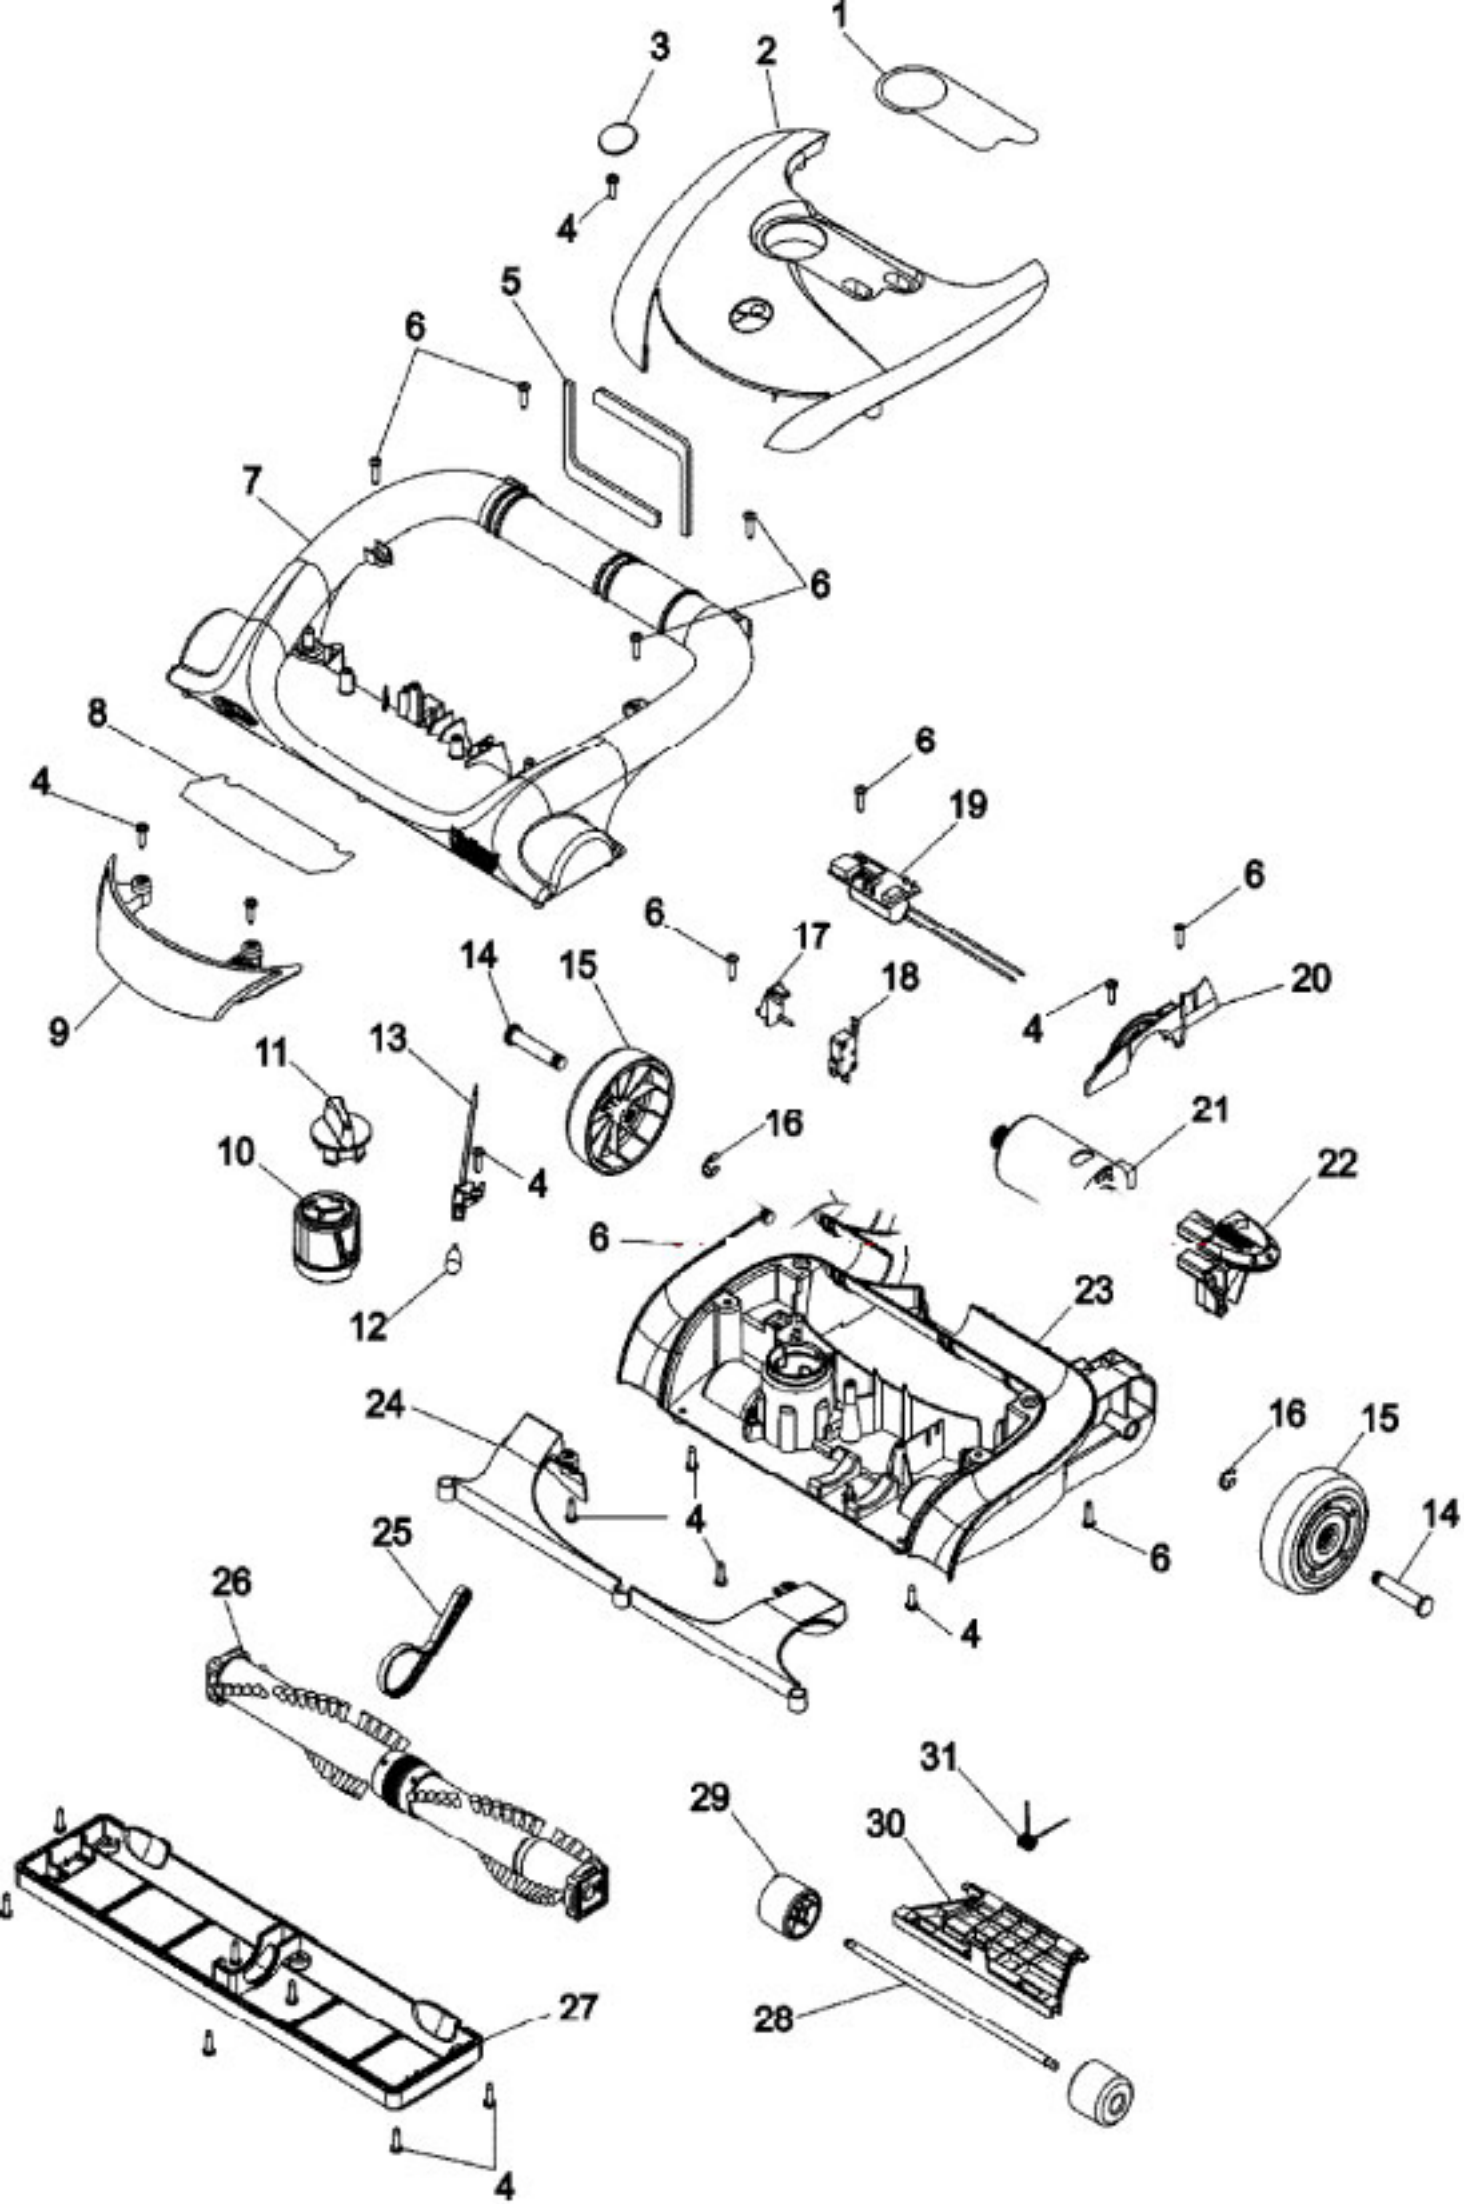

Model Number: U8185900
BOM/Serial #: U8185900
Graphic Title: FOOT ASSEMBLY

Image	Key	Part Number	Description	Substitution	Qty.
1	1	91001038	EDF NAMEPLATE		1
1	2	92001045	HOOD - AEA		1
1	3	51661020	MEDALLION		1
1	4	017001FW	SCREW		16
1	5	91001030	TRUNNION SEAL		2
1	6	21447242	SCREW-SELF TAPPING		9
1	7	92001042	AGITATOR HOUSING		1
1	8	91001031	REFLECTOR		1
1	9	92001051	LENS		1
1	10	92001049	HEIGHT ADJUSTMENT KNOB		1
1	11	92001050	HEIGHT ADJUSTMENT CAM		1
1	12	27313107	BULB		1
1	13	47173037	LAMP SOCKET		1
1	14	32434014	REAR AXLE-AA X		2
1	15	92001031	REAR WHEEL-W/TREAD-AEA/AG		2
1	16	160017--	LOCK RING		2
1	17	36913031	SWITCH BRACKET-ABE		1
1	18	91001026	SWITCH		1
1	19	91001036	DISPLAY BRIDGE PCB		1
1	20	92001040	MOTOR BRACKET		1
1	21	93001746	AGITATOR MOTOR		1
1	22	38434026	HANDLE RELEASE LEVER-AG		1
1	23	92001041	MAIN BODY		1
1	24	92001074	NOZZLE LINER-CP		1
1	25	91001028	TIMING BELT		1
1	26	93001748	AGITATOR ASSEMBLY		1
1	27	92001039	FURNITURE GUARD/ BOTTOM PLATE		1
1	28	32541007	WHEEL SHAFT-AY		1
1	29	38521009	FRONT WHEEL-AG		2
1	30	91001066	WHEEL CARRIAGE ASSEMBLY		1
1	31	38355010	TORSION SPRING		1
1	32	91001033	HARNESS, WIRE FOOT		1
1	33	56511C34	MANUAL, OWNERS	56511C52	1