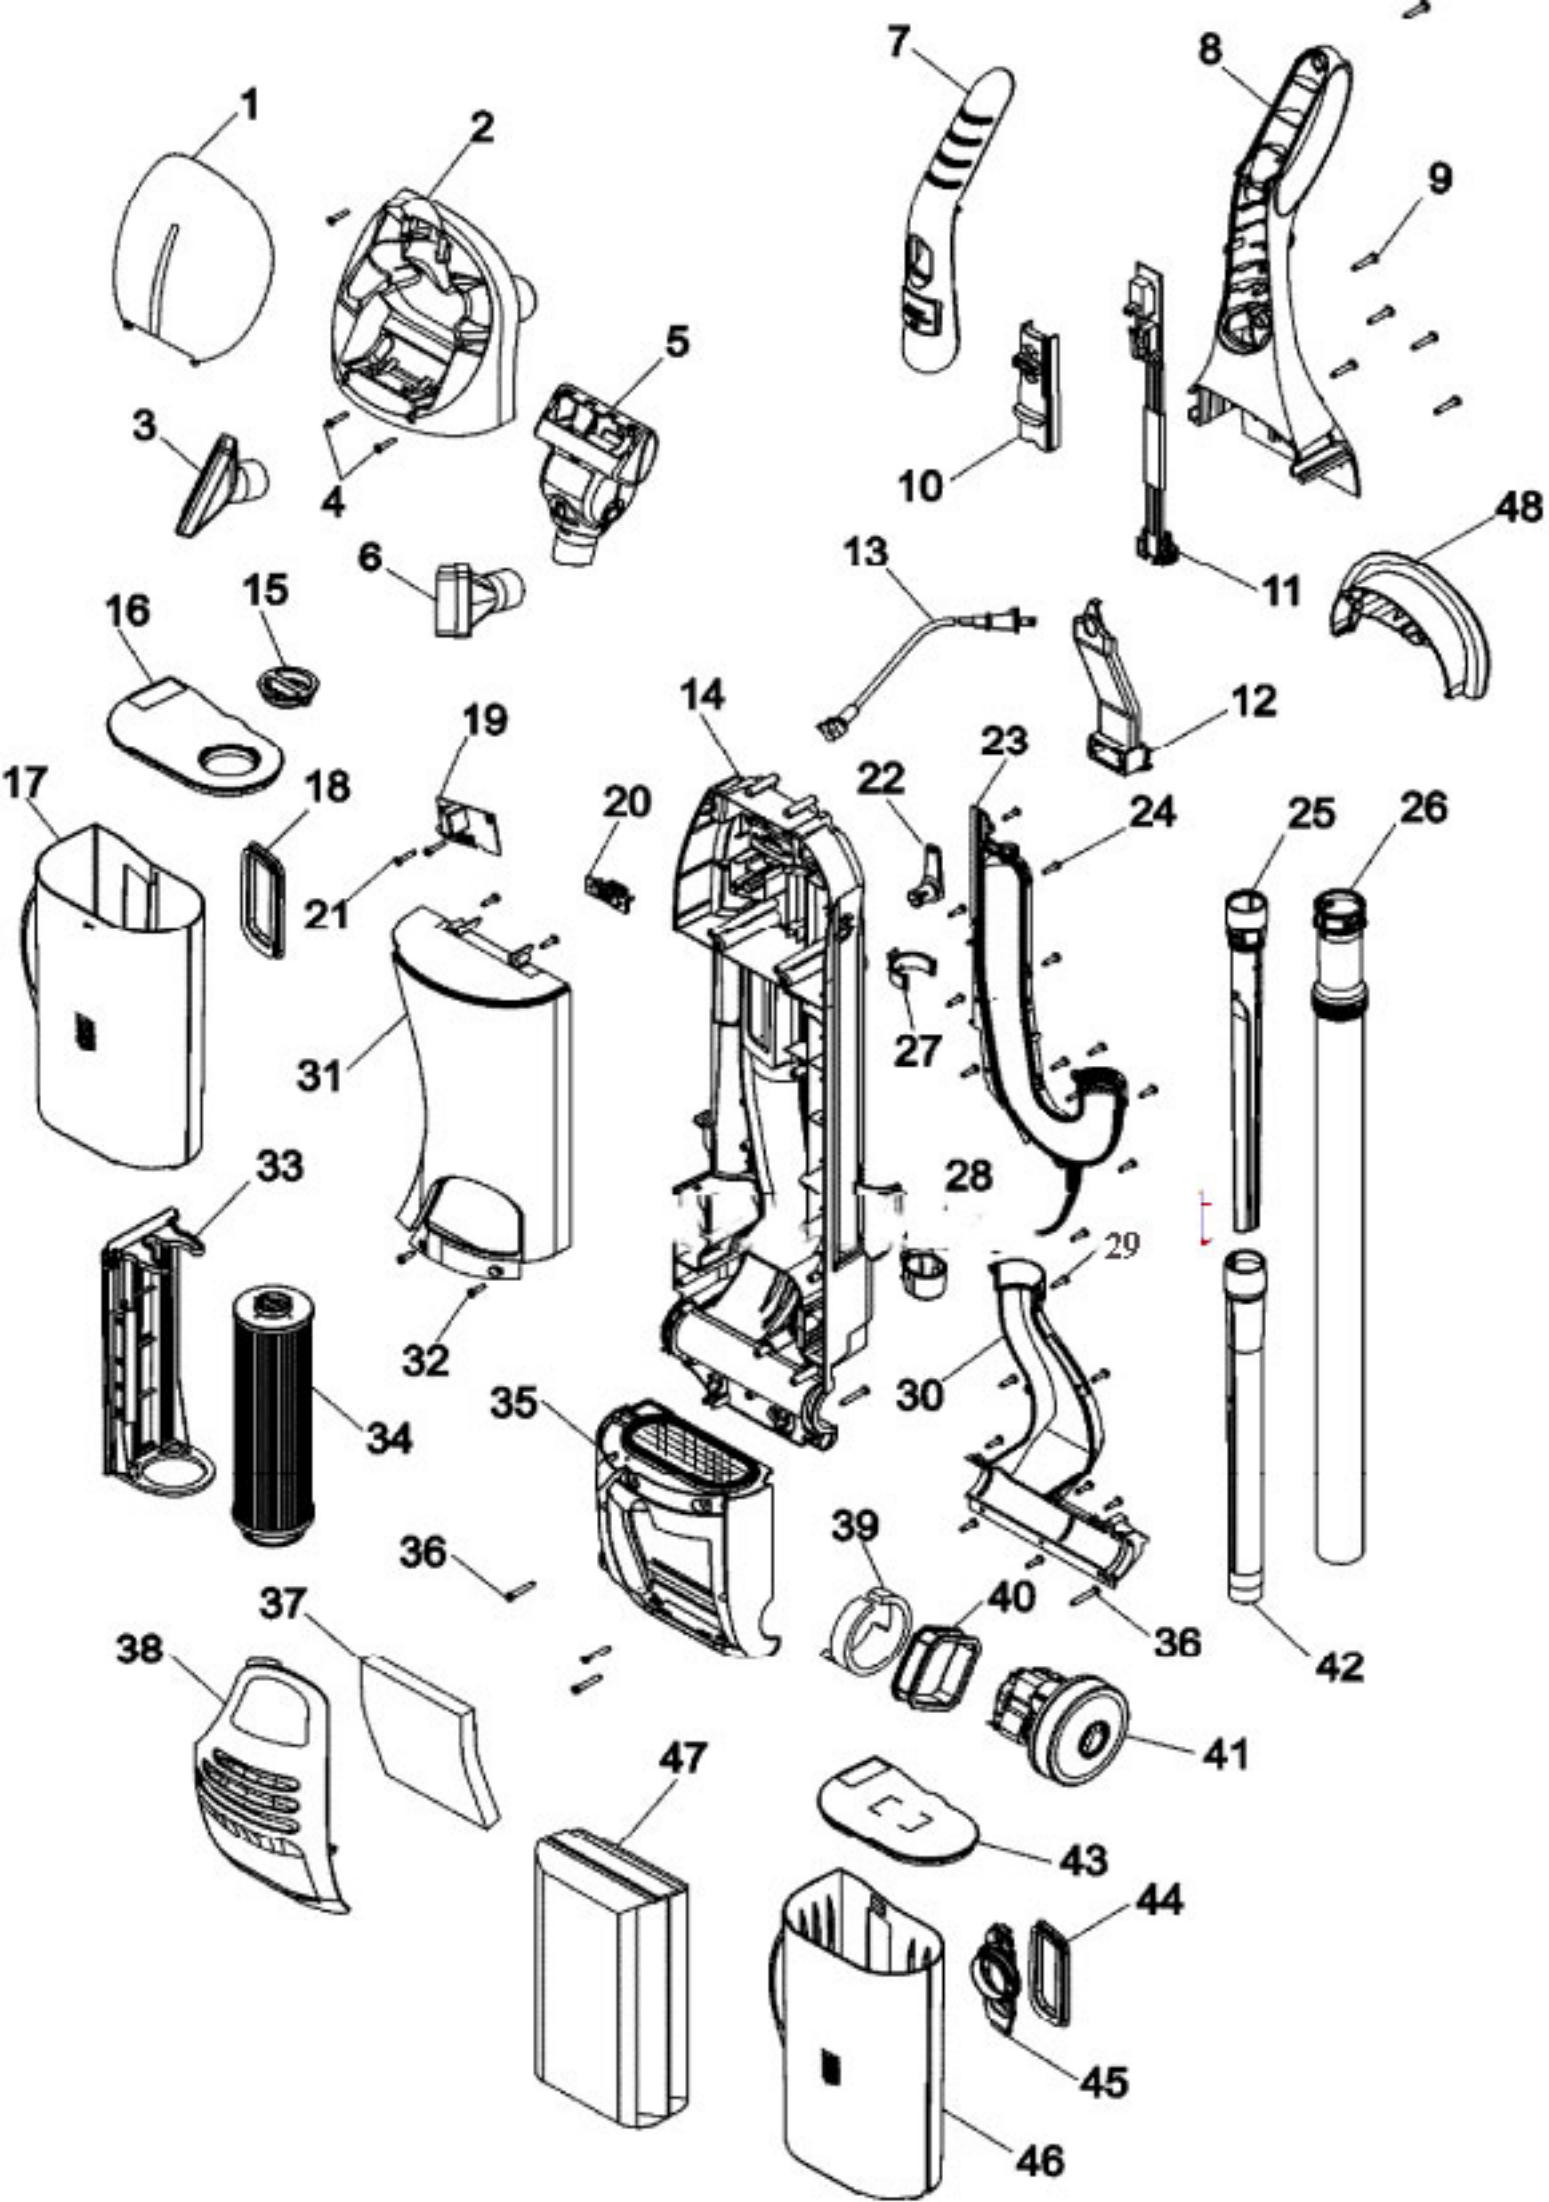

Model Number: U8185900

BOM/Serial #: U8185900

Graphic Title: UPPER ASSEMBLY

Image	Key	Part Number	Description	Substitution	Qty.
1	1	37257281	TOOL DOOR-CP		1
1	2	36433203	TOOL HOLDER W/TUR TOOL-AEA		1
1	3	38614044	FURNITURE NOZZLE-AGR		1
1	4	21447072	SCREW		3
1	5	49129027	TURBINE HAND TOOL		1
1	6	43414195	DUSTING BRUSH ASSEMBLY-AGR		1
1	7	92001057	LENS - HANDLE GRIP		1
1	8	92001052	UPPER HANDLE ASSEMBLY		1
1	9	214472ED	SCREW-SELF TAPPING-C		6
1	10	38421112	SWITCH BUTTON-AGR		1
1	11	27854033	SWITCH/CIRCUIT BOARD		1
1	12	36911006	CONNECTOR MOUNT		1
1	13	46383342	ATTACHMENT CORD ASSEM-31 FT		1
1	14	36433196	HOSE HLDER UPPER-AGR		1
1	14	92001053	UPPER HOUSING ASSEMBLY		1
1	15	38411013	KNOB CART FILT-AG		1
1	16	37249055	DIRT CUP LID-AGR		1
1	17	38775094	DIRT CUP SERVICE		1
1	18	38783029	INLET SEAL-DIRT CUP-AG		1
1	19	91001035	EDF PRINTED CIRCUIT BOARD		1
1	20	91001034	RECEPTACLE / HARNESS		1
1	21	21447072	SCREW		2
1	22	92001030	CORD WRAP-AGR		1
1	23	92001064	MICROPHONE/DIRT DUCT ASSEMBLY		1
1	24	21447242	SCREW-SELF TAPPING		10
1	25	38617031	CREVICE TOOL-LONG-AGR		1
1	26	43431227	HOSE ASSEM COMP-AG/AGR		1
1	27	36433197	WAND HOLDER-UPPER-AGR		1
1	28	36433194	WAND HOLDER-LOWER-AGR		1
1	29	21447242	SCREW-SELF TAPPING		9
1	30	38683018	TRUNNION DUCT-AGR		1
1	31	92001077	FRONT PANEL-AEA		1
1	32	21447242	SCREW-SELF TAPPING		4
1	33	91001048	PRE-FILTER ASSEMBLY-AGR		1
1	34	40140201	CARTRIDGE FILTER		1