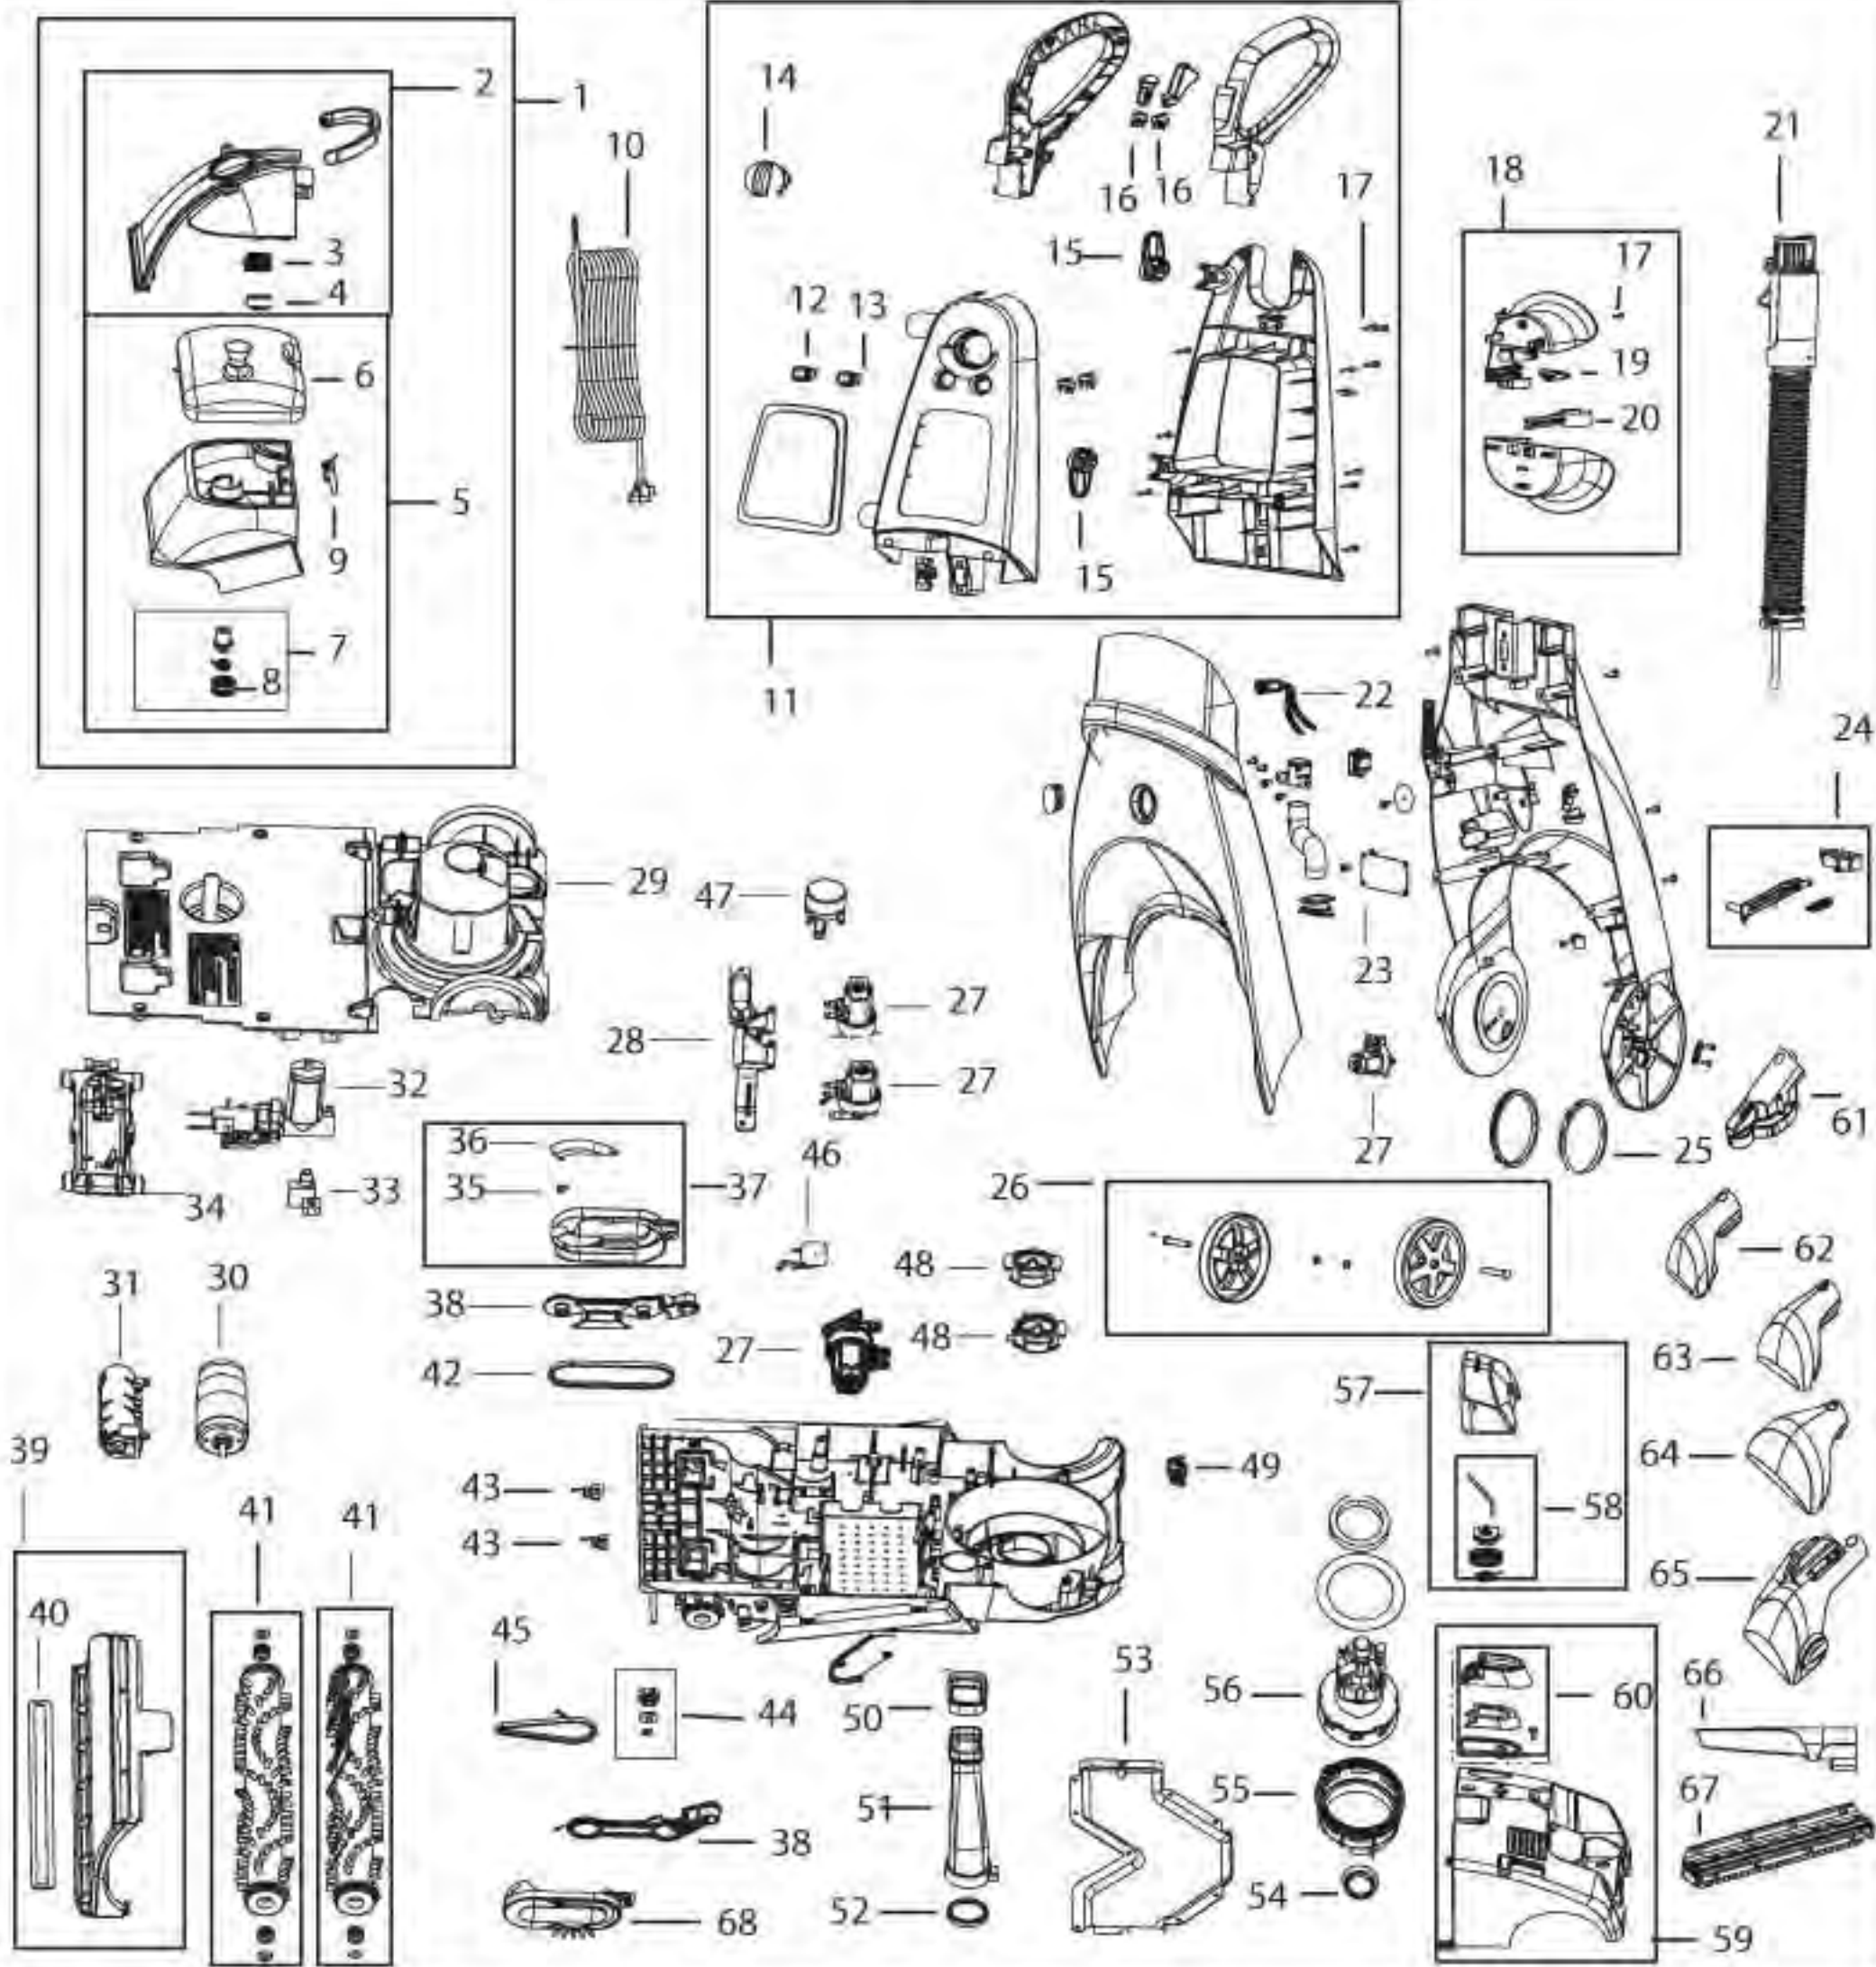

**Bissell**

**WE MEAN CLEAN**

ProHeat 2X®

9500, 66Q4, 73A5 Series

**ProHeat® 2X Cleanshot™ & Healthy Home™**  
 9500, 66Q4, 73A5 Series

KEY	PART NO	DESCRIPTION	KEY	PART NO	DESCRIPTION
1	2036961	Tank Assembly - Red Berends	43	2036728	Spray Tips
2	2036660	Tank Lid - Black Infusion	44	2036820	Gear, Washer, E-Ring - Brush Motor
3	2036680	Tank Filter	45	2036688	Belt - Left Side
4	2036845	Float Door	46	2036764	Bridge Rectifier
5	2036962	Tank Bottom - Red Berends	47	2036969	Flow Indicator Assembly
5	2037335	Tank Bottom - Ocean Mist	48	2036758	Autoload Receiver
5	2037355	Tank Bottom - Dark Aloeminiun	49	2036759	Microswitch - Brush
6	2036878	Bladder	50	2036693	Gasket - Short Air Duct - Upper
7	2036675	Cap & Insert Assembly - Water Tank	51	2036814	Short Air Duct
8	2036679	Autoload Gasket	52	2036815	Gasket - Short Air Duct - Lower
9	2036681	Tank Latch	53	2036971	Dry Aire Piece
10	2102883	Cord	54	2036816	Gasket - Lower Motor
11	2036963	Upper Handle - Red Berends	55	2036865	Gasket - Motor
11	2037333	Upper Handle - Ocean Mist	56	2036731	Vacuum Motor
11	2037353	Upper Handle - Dark Aloeminiun	57	2036676	Formula Tank Assembly
12	2036719	Switch - On/Off	58	2036677	Cap & Insert - Formula Tank
13	2036718	Switch - Heater	59	2036964	Rear Cover - Red Berends
14	2036810	Knob - Custom Clean	59	2037336	Rear Cover - Ocean Mist
15	2036966	Cord Wrap - Red Berends	59	2037356	Rear Cover - Dark Aloeminiun
16	2036760	Microswitch - Trigger/Custom Clean	60	2036965	Rear Cover Gasket - Red Berends
17	2036803	Screw Kit - Handle - (3) m4 x 18, (1) m4 x 13	61	2036691	Scotchgard Applicator
18	2036690	Hose Rack Assembly	62	2036651	3" Tough Stain Tool
19	2036689	Hose Secure Latch	63	2036653	4" Upholstery Tool
20	2036696	Crevice Tool Holder - Black	64	2036654	6" Stair Tool
21	2036879	Hose Assembly	65	2036652	Turbobrush
22	2036768	Indicator Light - Heater	66	2036655	Crevice Tool
23	2036805	Circuit Board	67	2036692	Bare Floor Tool
24	2036724	Detent Lever	68	2036685	End Cap W/Edge Brushes
25	2036763	Handle Bushing (1)			
26	2036722	Wheel Kit - (2) Wheel, (2) Axles, (2) E-Rings	xx	2036811	Screw Kit - End Cap & Brush Arm
27	2036761	Solenoid Valve			(1) M4 x 18, (1) M4 x 13, (1) M4 x 12
28	2036767	Manifold - Electric Smartclean	xx	2036812	Screw Kit Miscellaneous
29	2036846	Access Cover			(4) M4 x 18, (2) M4 x 13, (4) M4 x 12, (2) M3 x 18
30	2036757	Brush Motor	xx	2037393	EPDM Tube - 6.5mm OD x 24"
31	2036821	Brush Motor Cover	xx	2036818	Silicon Tube - 7.9mm OD, 4.9 mm ID, x 320mm
32	2036717	Pump	xx	2036819	Urethane Tube - 9.0mm OD, 5.6mm ID, x 145 mm
33	2036822	Pump Cooling Duct	xx	3105892	User's Guide - 9500
34	2104513	Heater			
35	2036968	Cleanshot Spray Tip			
36	2036994	Cleanshot w/Spray Tip	Red Berends	=	9500
37	2036967	End Cap Assembly w/ Cleanshot Spray Tip	Ocean Mist	=	66Q4, 66Q42
38	2036802	Swivel Arms - Rt & Lt	Dark Aloeminiun	=	73A5
39	2036678	Front Nozzle			
40	2036695	Gasket - Front Nozzle			
41	2036686	Brush - 6 Row (1) w/Swivel Arms			
42	2036804	Belt - Right Side			