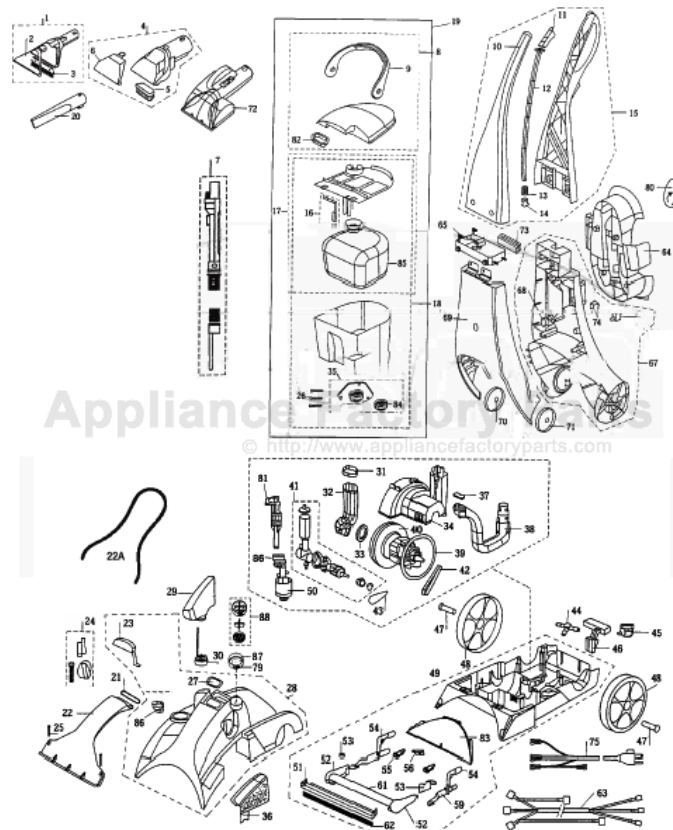

This Owner's Manual is provided and hosted by [Appliance Factory Parts](http://www.appliancefactoryparts.com).

Bissell 7901-1 Owner's Manual

[Shop genuine replacement parts for Bissell 7901-1](#)

[Find Your Bissell Vacuum Cleaner Parts - Select From 377 Models](#)

----- Manual continues below part list -----

Available Replacement Parts for Bissell 7901-1

B-010-0620	BELT BISSELL PUMP BELT 1 PACK
B-603-0983	BRUSH/ NOZZLE HEAD.
B-010-0621	REPLACEMENT BRUSH BELT
br-1075	Geared brushroll belt .