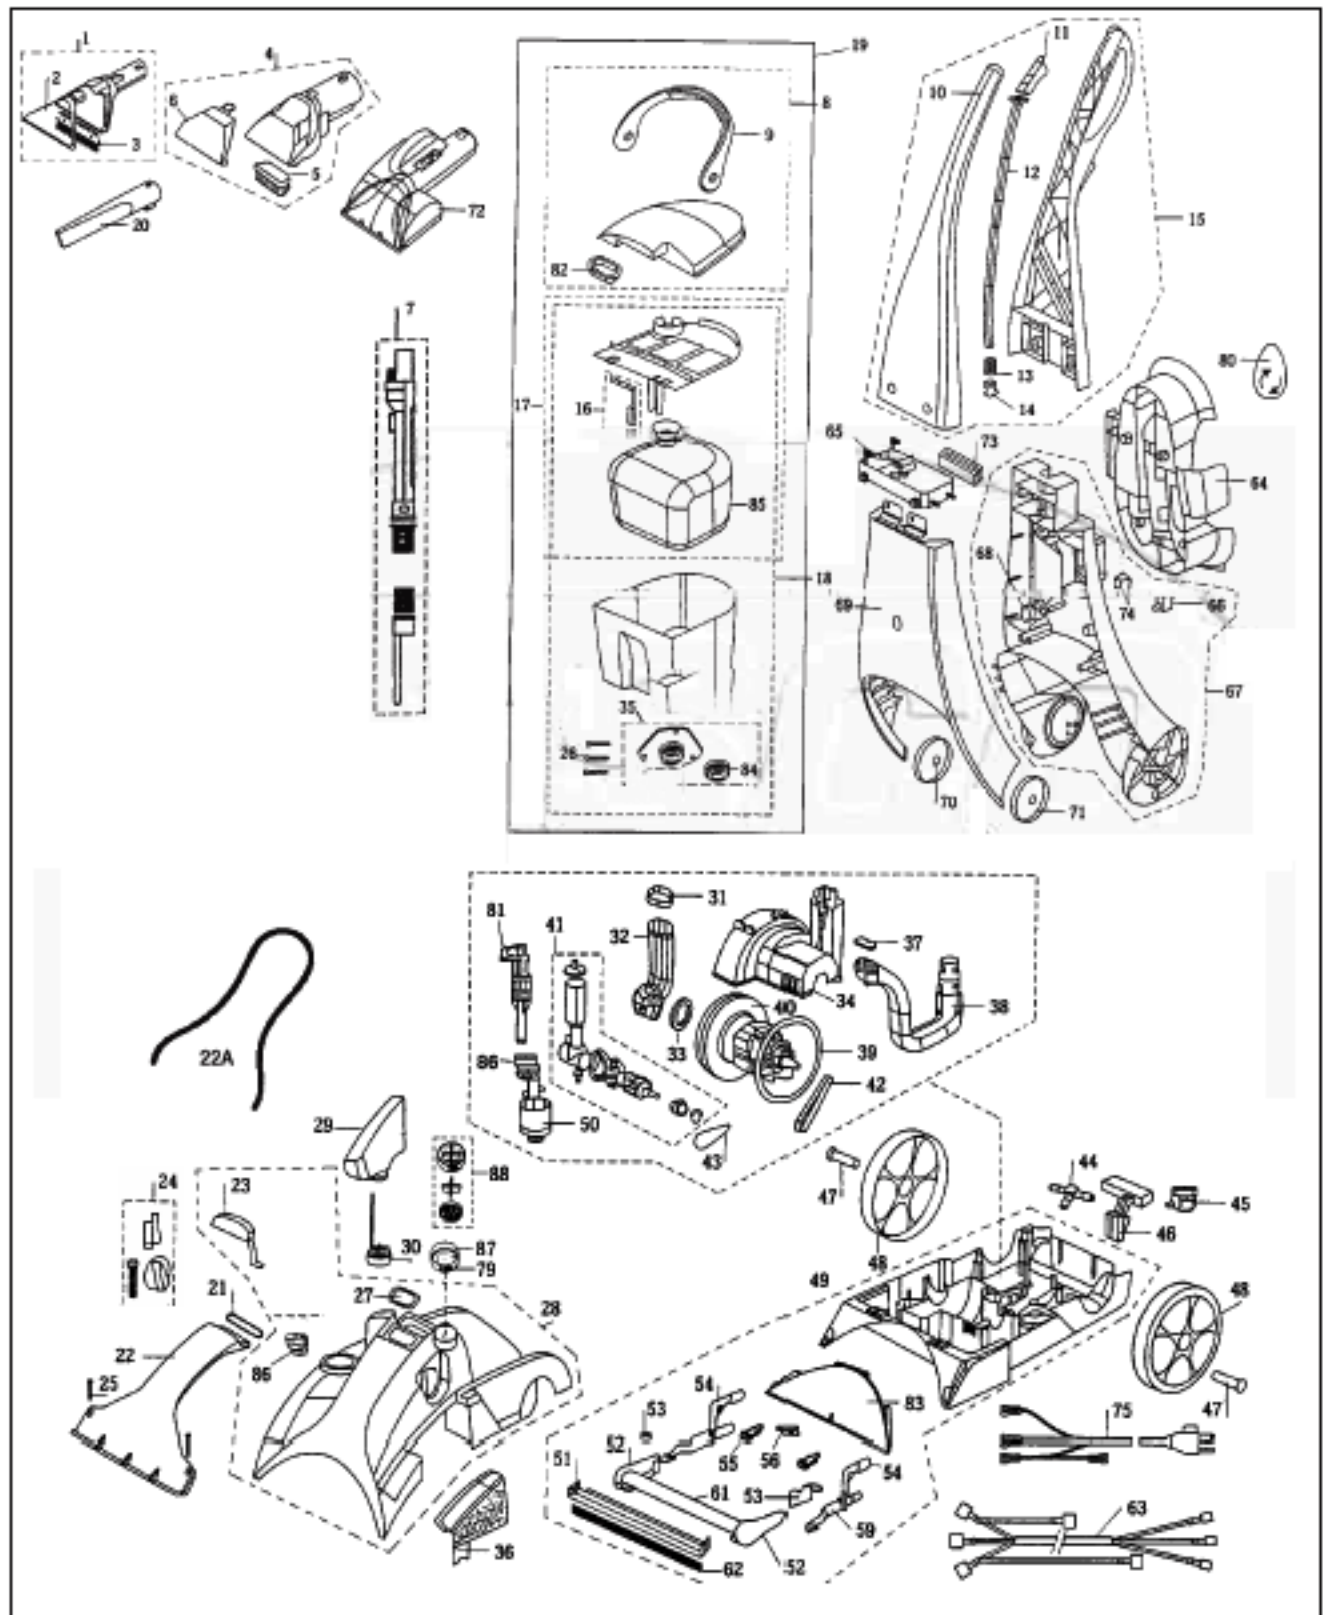

BISSELL Original & Replacement

PROHEAT CLEARVIEW POWERSTEAMER Models 1699, 1699-1, 1699-5, 1699-8, 1699-A, 1699-B, 1699-F, 1699-P, 7901, 7920, 8905, 8910

Original & Replacement **BISSELL**

PROHEAT CLEARVIEW POWERSTEAMER Models 1699, 1699-1, 1699-5, 1699-8, 1699-A, 1699-B, 1699-F, 1699-P, 7901, 7920, 8905, 8910