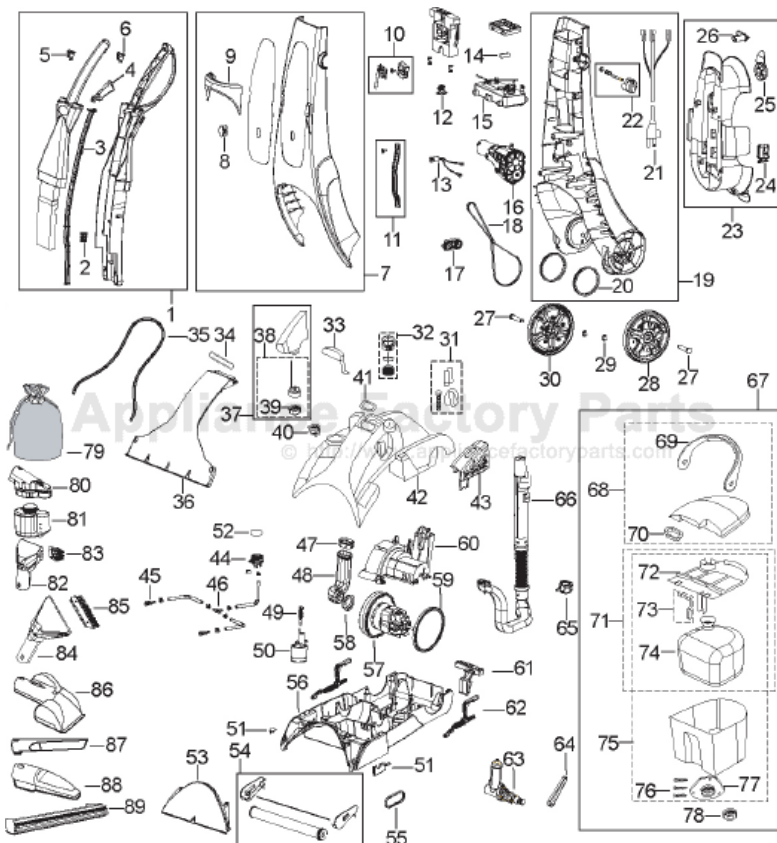

[Find Your Bissell Vacuum Cleaner Parts - Select From 376 Models](#)

----- Manual continues below -----