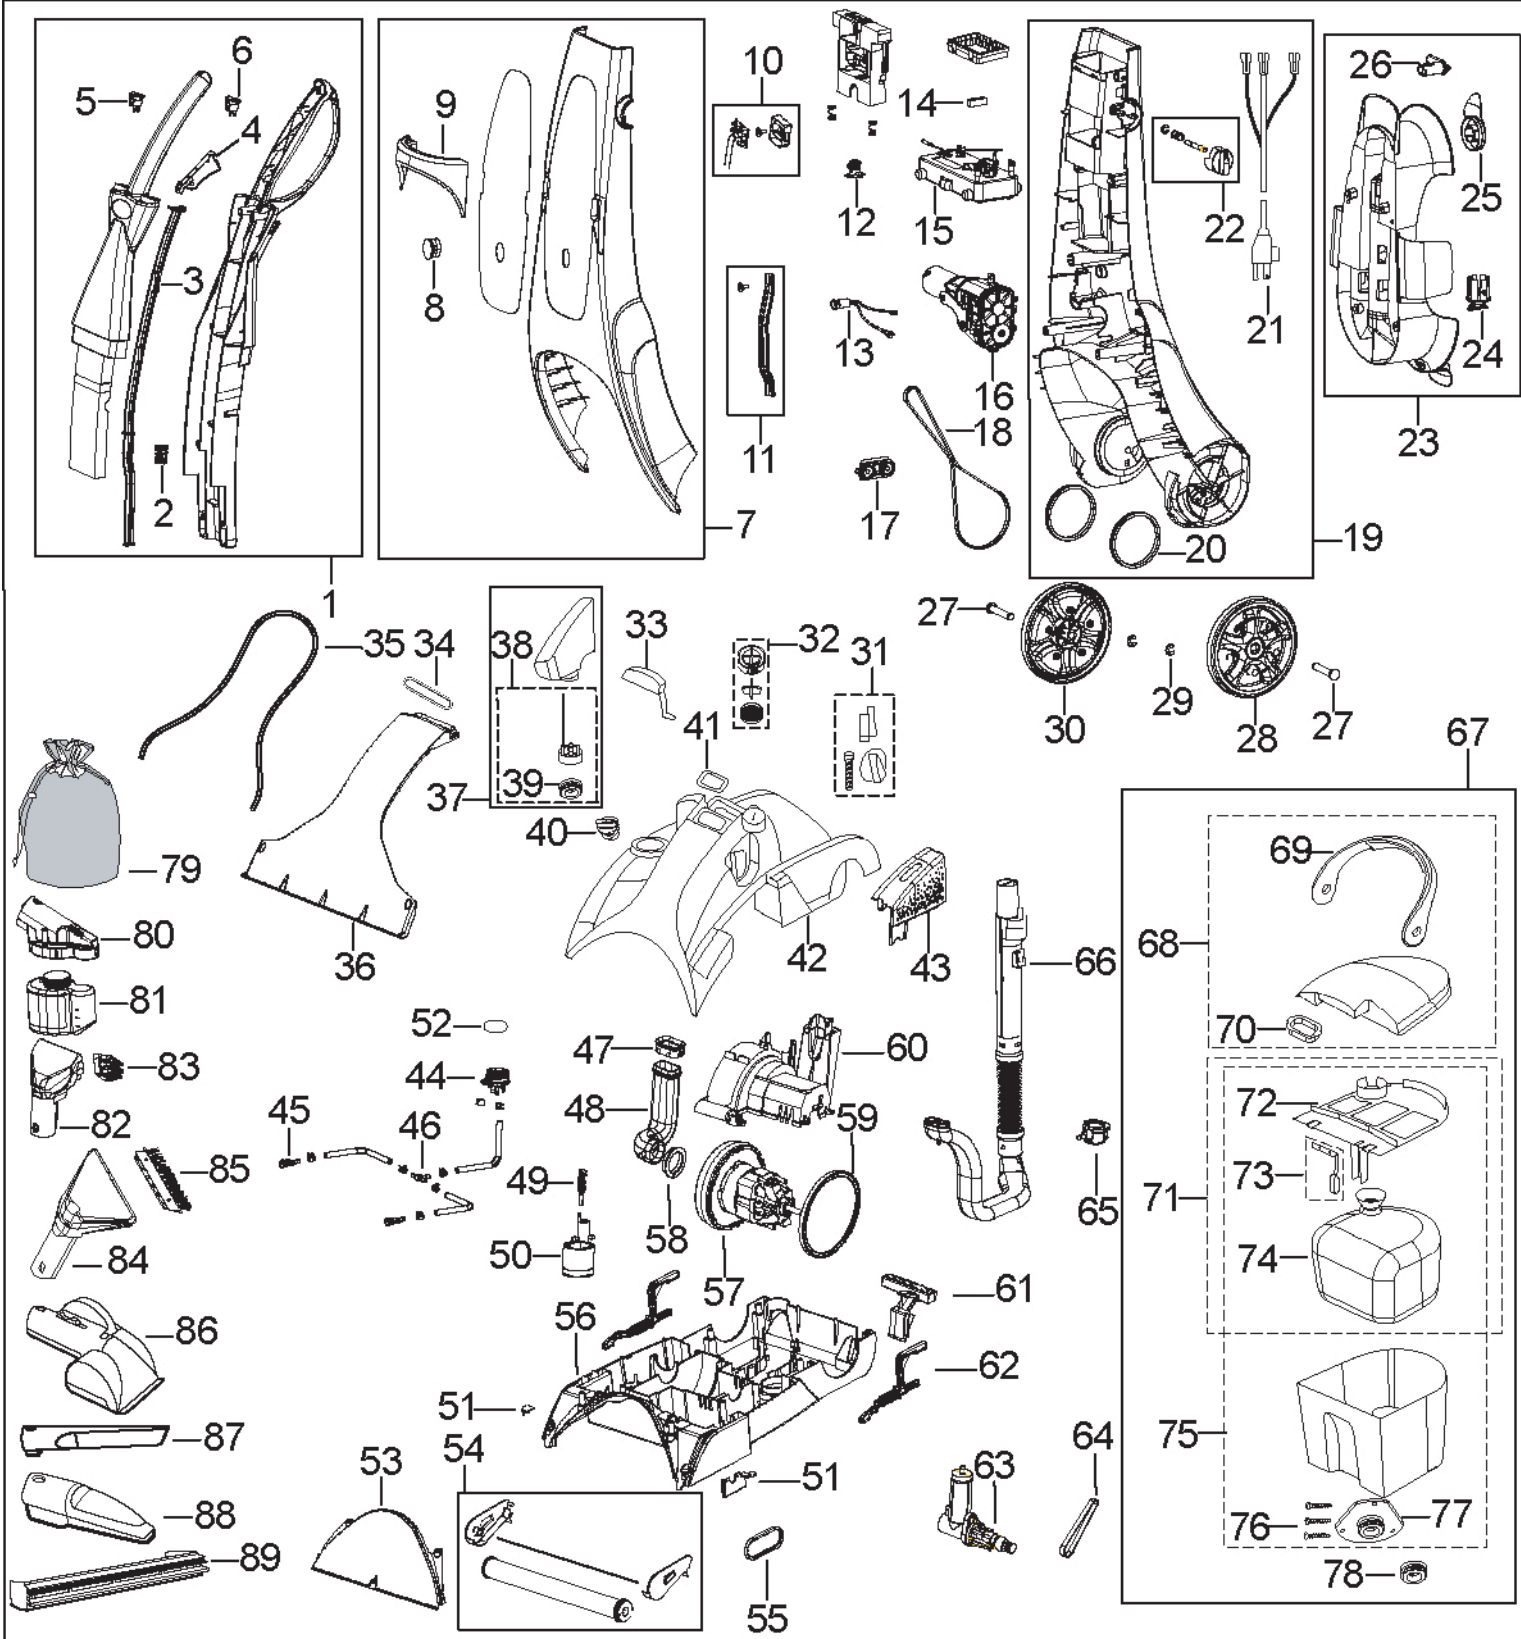

Upright Deep Cleaner

7950 ProHeat® Self Propelled Series

UPRIGHT DEEP CLEANER

7950 ProHeat® Self Propelled Series

KEY	PART NO	DESCRIPTION	KEY	PART NO	DESCRIPTION
1	B-214-4496	UPPER HANDLE ASSY - BLACK METALLIC	46	B-210-2602	T CONNECTOR
1	B-214-4495	UPPER HANDLE ASSY - BLUE METALLIC	47	B-210-4050	GASKET - SHORT AIR DUCT
2	B-210-8422	SPRING - PUSH ROD	48	B-210-3161	SHORT AIR DUCT
3	B-214-7511	PUSH ROD	49	B-210-8722	AUTOMIX PISTON w/ O-RING
4	B-213-9168	TRIGGER	50	B-210-0107	AUTOMIX ASSY
5	B-210-7210	SWITCH - HEATER	51	B-555-9113	RETAINERS RT & LT
6	B-210-7221	SWITCH - POWER	52	B-210-6214	O-RING - FLOW INDICATOR
7	B-214-4328	LWR HNDL FRONT - BLACK METALLIC	53	B-214-9851	CLEARVIEW WINDOW >02165
7	B-214-4306	LWR HNDL FRONT - BLUE METALLIC	54	B-210-1128	BRUSH / PIVOT ARM ASSY - 6 Row
8	B-210-7202	LENS - LIGHT	55	B-015-0621	BRUSH BELT
9	B-213-4330	CARRY HANDLE - BLACK METALLIC	56	B-215-1171	BASE w/WINDOW & 6 ROW ORG BRUSH
10	B-210-1082	CIRCUIT BOARD	57	B-017-5972	VACUUM MOTOR
11	B-210-5602	LINKAGE	58	B-210-4051	GASKET - MOTOR INTAKE
12	B-210-9592	TRIGGER VALVE ASSY	59	B-210-4056	MOTOR GASKET
13	B-210-5607	LIGHT ASSEMBLY	60	B-213-2907	MOTOR COVER
14	B-210-8550	HEATER SUPPORT	61	B-555-9102	HANDLE RELEASE PEDAL
15	B-210-4513	HEATER (700watt)	62	B-200-0010	ELEVATOR LEVERS - RT & LT
16	B-210-5052	TRANSMISSION	63	B-210-7181	PUMP ASSY
17	B-210-6683	IDLER ASSEMBLY	64	B-215-0628	PUMP BELT
18	B-210-0605	DRIVE BELT	65	B-214-0710	AUTOLOAD RECEIVER
19	B-214-4327	LWR HNDL BACK ASSY - BLACK METALLIC	66	B-215-3163	HOSE & GRIP ASSY
19	B-214-4309	LWR HNDL BACK ASSY - BLUE METALLIC	67	B-015-9043	TANK ASSY - COMPLETE
20	B-210-1256	BUSHING WHEEL	68	B-015-4439	TANK TOP ASSY w/ HANDLE
21	B-210-2895	CORDSET 33' 3-WIRE 17GA	69	B-203-4435	TANK HANDLE
22	B-213-0121	NEUTRAL KNOB ASSEMBLY	70	B-213-3501	LINT SCREEN
23	B-213-6776	HOSE RACK ASSEMBLY	71	B-214-0213	BAFFLE & BLADDER ASSY
24	B-213-1524	TOOL HOLDER	72	B-213-0213	TANK BAFFLE & FLOAT ASSY
25	B-213-1154	CORD WRAP	73	B-214-0325	FLOAT ASSY
26	B-213-1527	WAND CLIP	74	B-210-0315	BLADDER
27	B-210-0170	AXLE	75	B-015-9041	TANK/BAFFLE/BLADDER/FLOAT
28	B-214-9774	WHEEL - OVERMOLDED w/ GEAR	76	B-280-7075	SCREW #6 x 1/2"
29	B-210-6215	E-RING - WHEEL AXLE	77	B-210-7041	AUTOLOAD ASSY
30	B-210-9774	WHEEL - OVERMOLDED	78	B-210-6241	AUTOLOAD OVERSEAL
31	B-214-5170	DIVERTER KNOB ASSY - GREY	79	B-210-3040	MESH BAG
32	B-555-6503	FLOW IND. ASSY - CAP, SPINNER, ROTOR	80	B-215-2152	CARPET PROTECTANT SPRAYER ASSY
33	B-213-6988	DIVERTER - MED COOL GREY	81	B-0464	CARPET PROTECTANT CARTRIDGE 4/C
34	B-210-4052	SEAL - OVAL	82	B-215-9155	TUFF STAIN TOOL 3" WIDE
35	B-210-3418	EXTRUDED GASKET - .136" x 32"	83	B-214-9155	BRUSH FOR 3" TOOL
36	B-214-9871	WINDOW NOZZLE ASSY	84	B-210-9213	UPH TOOL 4"
37	B-210-1785	SHAMPOO BOTTLE ASSY	85	B-203-0966	BRUSH FOR 4" TOOL
38	B-210-1795	CAP ASSEMBLY - SHAMPOO BOTTLE	86	B-210-1197	TURBO BRUSH ASSY
39	B-210-6241	AUTOLOAD OVERSEAL	87	B-210-9148	CREVICE TOOL
40	B-210-5108	AUTOMIX KNOB GREY	88	B-214-9142	PRE-TREAT WAND
41	B-211-4054	DIVERTER GASKET	89	B-214-9131	BARE FLOOR ATTACHMENT
42	B-214-5037	MAIN HOUSING - BLACK METALLIC			
42	B-214-5113	MAIN HOUSING - BLUE METALLIC	xx	B-210-4448	WIRE HARNESS - UPPER & LOWER
43	B-213-2999	BELT COVER - BLACK METALLIC	xx	2109903	HARDWARE KIT - #8 x 1/2" (6pcs)
43	B-213-2922	BELT COVER - BLUE METALLIC	xx	B-214-1782	DRAIN CAP - RECOVERY TANK
44	B-210-0489	FLOW INDICATOR BASE	xx	2807149	SCREW KIT - LINKAGE - (3 pk) - #8-11x.5"
45	B-210-6107	SPRAY TIP	xx	3105835	USER'S GUIDE - CANADA
			xx	2105839	USER'S GUIDE - UNITED STATES