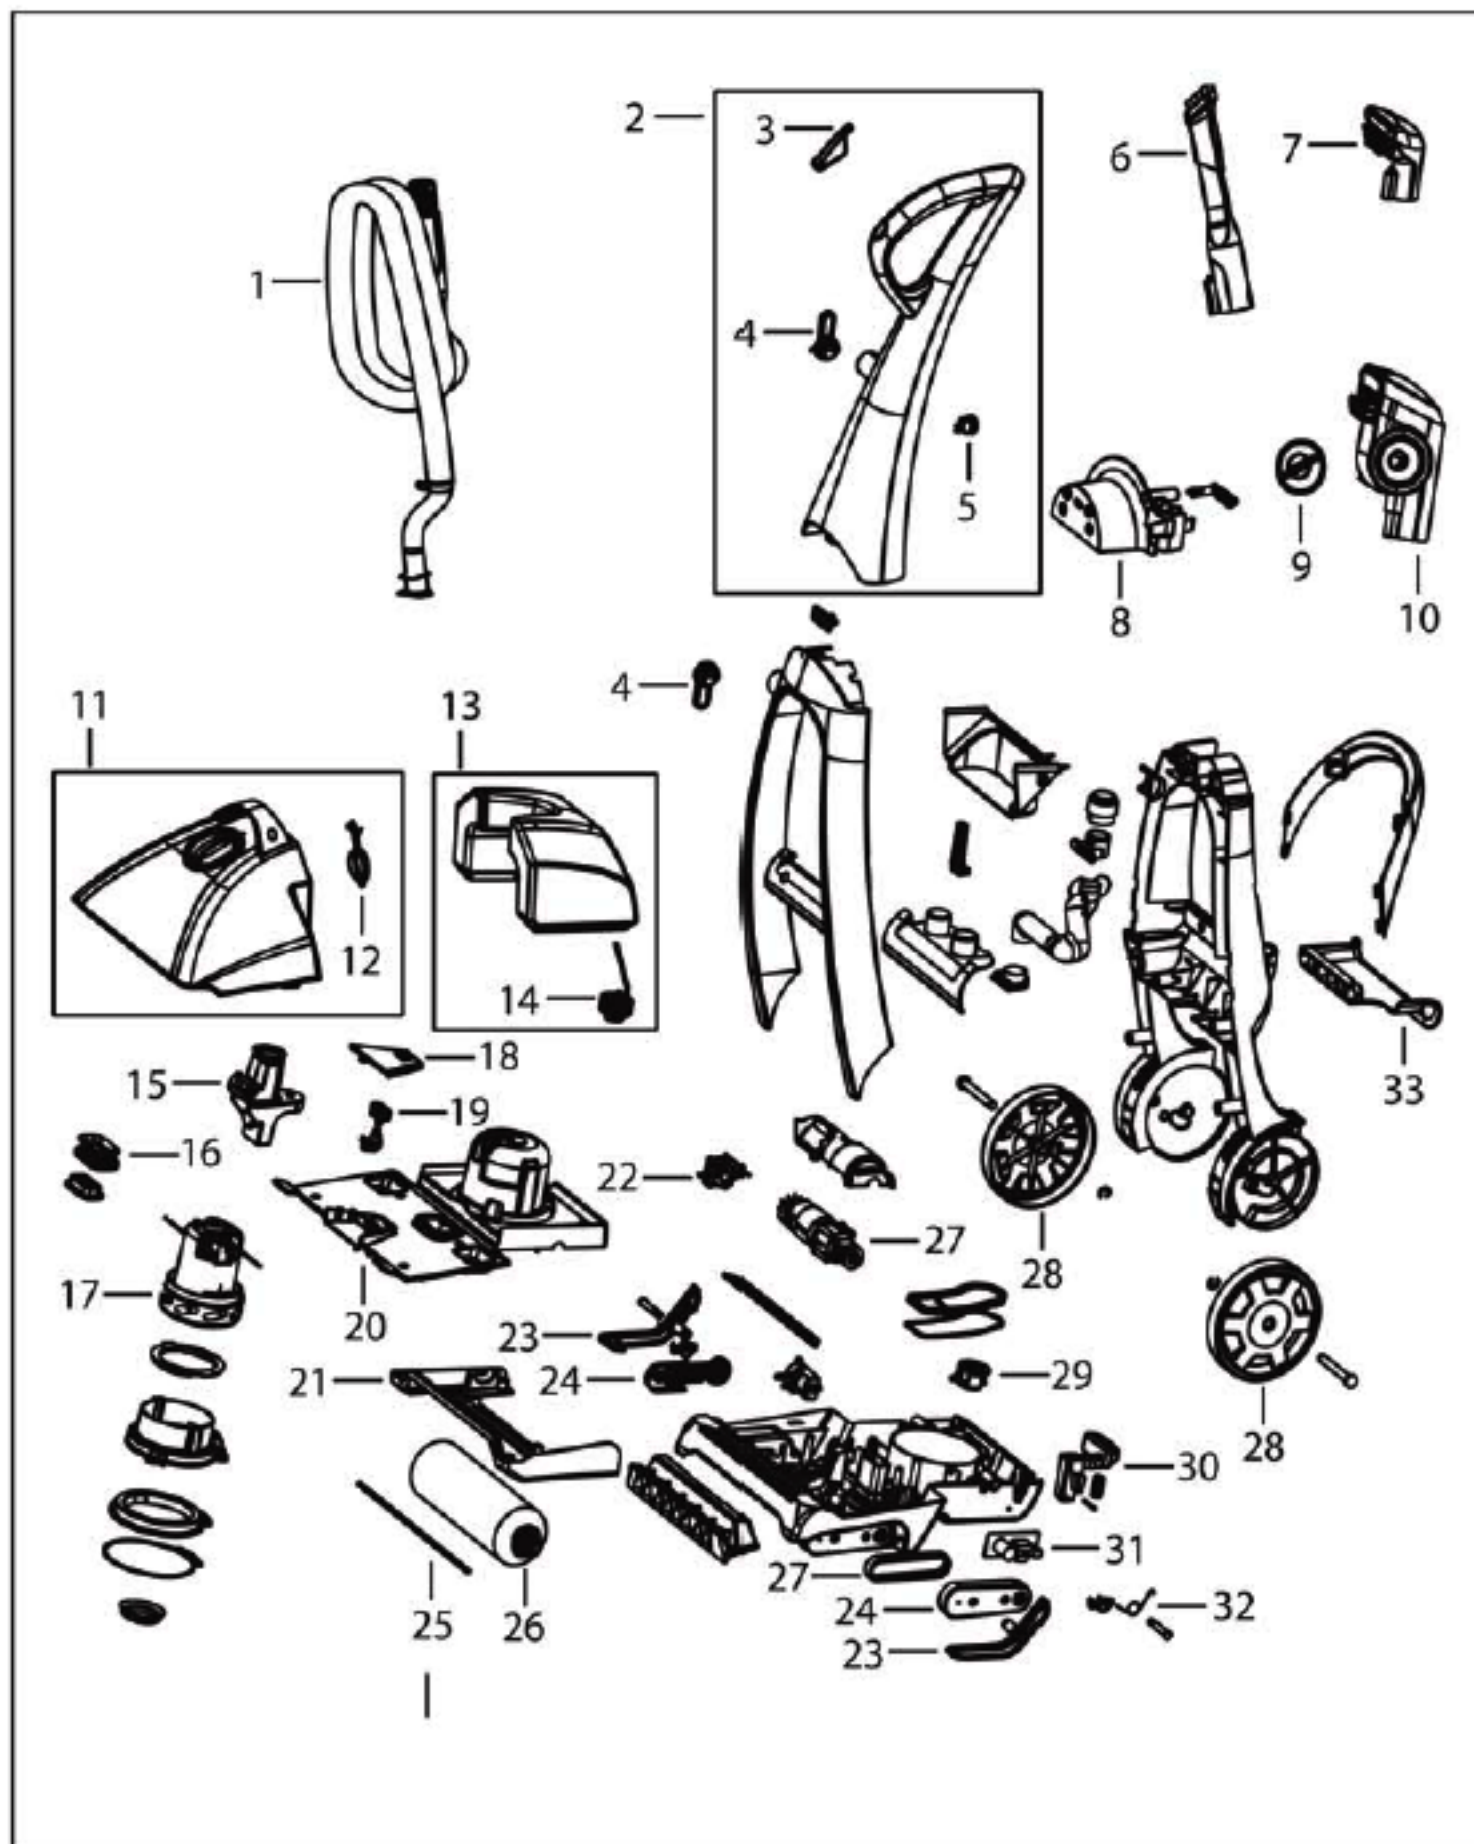

This Owner's Manual is provided and hosted by [Appliance Factory Parts](#).

Bissell 8350 Owner's Manual

[Shop genuine replacement parts for Bissell 8350](#)

[Find Your Bissell Vacuum Cleaner Parts - Select From 377 Models](#)

----- Manual continues below -----

BISSELL Original & Replacement

PRO DRY MODELS 7350, 8350

Original & Replacement **BISSELL**

PRO DRY MODELS 7350, 8350

KEY	PART NO.	DESCRIPTION
1	B-203-7230	Hose Assembly
2	B-203-7233	Upper Handle Assembly
3	B-203-7234	Trigger, Handle
4	B-203-7236	Cord Wrap
5	B-203-6719	Power Switch
6	B-203-7239	Sliding Crevice Tool
7	B-203-7238	3" Upholstery Tool
8	B-203-7232	Hose Wrap, Upper
9	B-203-7241	Cap, Oxygen II Power Tool
10	B-203-7240	Oxygen II Power Tool
11	B-203-7204	Dirty Tank Assembly w/Cap - Blue
11	B-203-7205	Dirty Tank Assembly w/Cap - Purple
12	B-203-7206	Dirty Tank Cap
13	B-203-7207	Clean Tank - Blue
13	B-203-7208	Clean Tank - Purple
14	B-203-6677	Cap & Insert - Clean Tank
15	B-203-7212	Transfer Case w/Gaskets
16	B-203-7214	Motor Duct, Filter Gasket
17	B-203-7217	Vac Motor Assembly
18	B-203-7210	Spray Tip Cover
19	B-203-7211	Spray Tip
20	B-203-7213	Cover - Main
21	B-203-7221	Sole Plate
22	B-203-7220	Pump w/Connector
23	B-203-7228	Elevator Arms Assembly L&R
24	B-203-7224	Pivot Arms, L&R
25	B-203-7225	Roller Axle
26	B-203-7223	Roller Assembly w/Axle
27	B-203-7226	Brush Belt
28	B-203-7229	Wheels w/Axles L&R
29	B-203-7215	Receiver Valve w/o Umbrella Valve
30	B-203-7216	Detent Lever Assembly
31	B-203-7218	Circuit Board
32	B-203-7227	Brush Pulley & E-Clip
33	B-203-7231	Hose Wrap, Lower
XX	B-203-7237	Power Cord - 25 ft
XX	B-203-7235	Cord Clip
XX	B-120-4033	User's Guide - Bilingual
XX	B-203-7222	Screw Pack