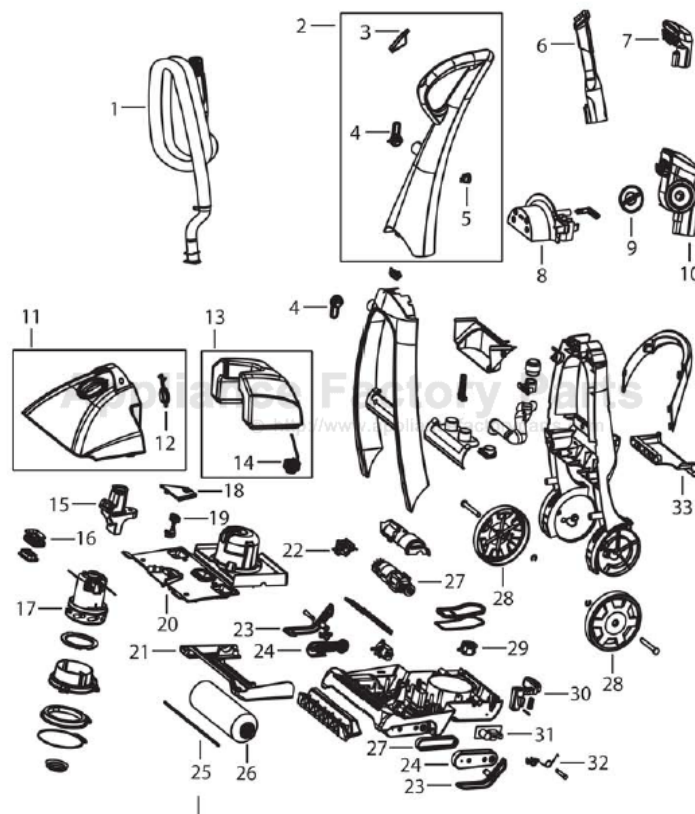

This Owner's Manual is provided and hosted by [Appliance Factory Parts](#).

Bissell 8350 Owner's Manual

[Shop genuine replacement parts for Bissell 8350](#)

[Find Your Bissell Vacuum Cleaner Parts - Select From 377 Models](#)

----- Manual continues below -----

BISSELL Original & Replacement

PRO DRY MODELS 7350, 8350

Original & Replacement **BISSELL**

PRO DRY MODELS 7350, 8350

KEY	PART NO.	DESCRIPTION
1	B-203-7230	Hose Assembly
2	B-203-7233	Upper Handle Assembly
3	B-203-7234	Trigger, Handle
4	B-203-7236	Cord Wrap
5	B-203-6719	Power Switch
6	B-203-7239	Sliding Crevice Tool
7	B-203-7238	3" Upholstery Tool
8	B-203-7232	Hose Wrap, Upper
9	B-203-7241	Cap, Oxygen II Power Tool
10	B-203-7240	Oxygen II Power Tool
11	B-203-7204	Dirty Tank Assembly w/Cap - Blue
11	B-203-7205	Dirty Tank Assembly w/Cap - Purple
12	B-203-7206	Dirty Tank Cap
13	B-203-7207	Clean Tank - Blue
13	B-203-7208	Clean Tank - Purple
14	B-203-6677	Cap & Insert - Clean Tank
15	B-203-7212	Transfer Case w/Gaskets
16	B-203-7214	Motor Duct, Filter Gasket
17	B-203-7217	Vac Motor Assembly
18	B-203-7210	Spray Tip Cover
19	B-203-7211	Spray Tip
20	B-203-7213	Cover - Main
21	B-203-7221	Sole Plate
22	B-203-7220	Pump w/Connector
23	B-203-7228	Elevator Arms Assembly L&R
24	B-203-7224	Pivot Arms, L&R
25	B-203-7225	Roller Axle
26	B-203-7223	Roller Assembly w/Axle
27	B-203-7226	Brush Belt
28	B-203-7229	Wheels w/Axles L&R
29	B-203-7215	Receiver Valve w/o Umbrella Valve
30	B-203-7216	Detent Lever Assembly
31	B-203-7218	Circuit Board
32	B-203-7227	Brush Pulley & E-Clip
33	B-203-7231	Hose Wrap, Lower
XX	B-203-7237	Power Cord - 25 ft
XX	B-203-7235	Cord Clip
XX	B-120-4033	User's Guide - Bilingual
XX	B-203-7222	Screw Pack