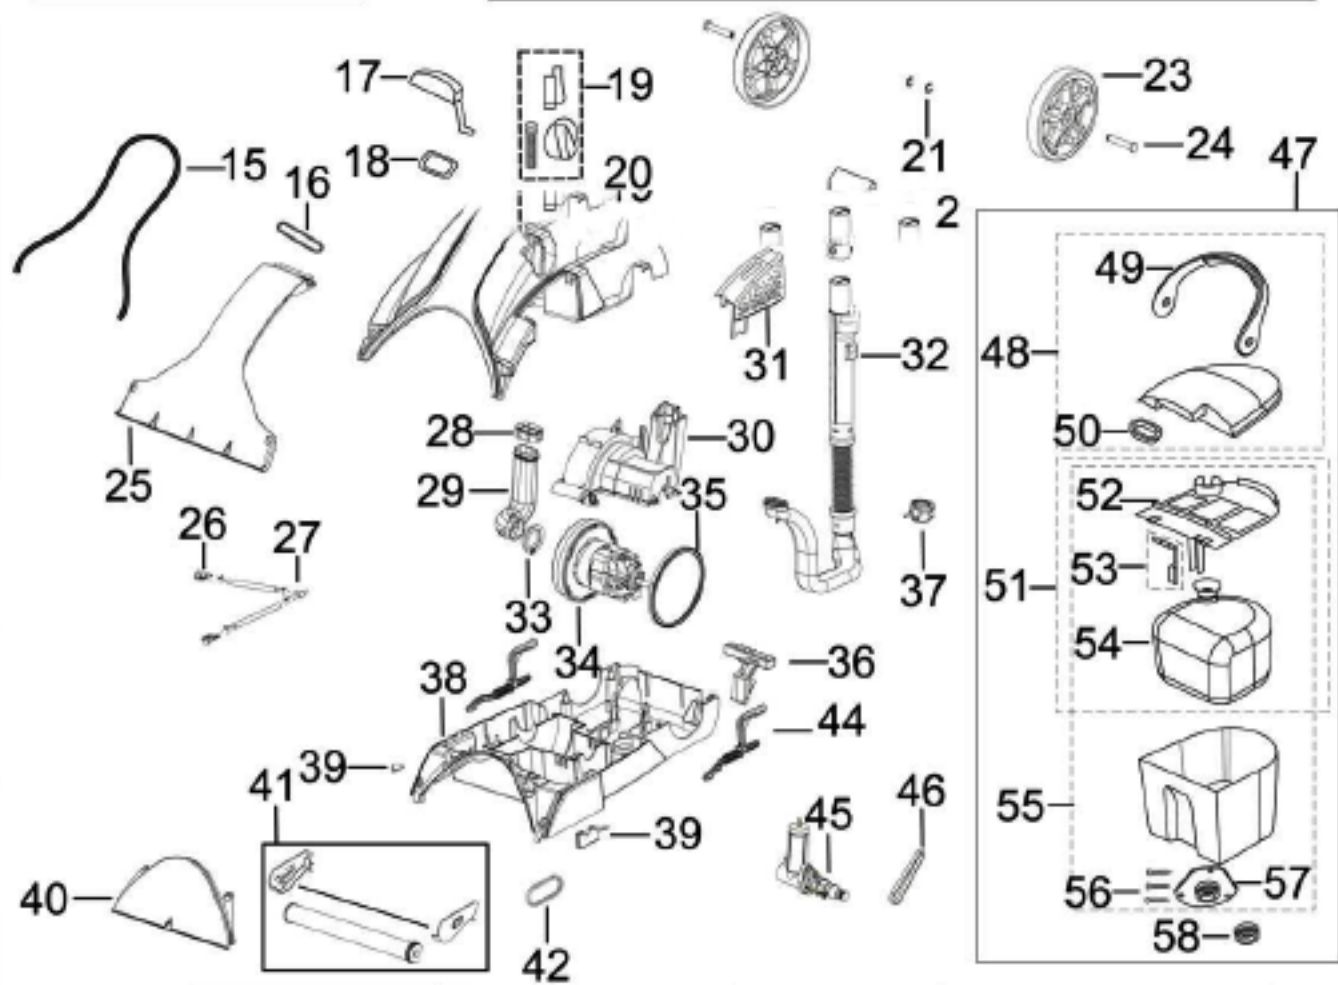

Upright Deep Cleaner

Models 8806, 8806-1

UPRIGHT DEEP CLEANER

POWERSTEAMER 8806, 8806-1

KEY	PART NO	DESCRIPTION	KEY	PART NO	DESCRIPTION
1	2144035	HANDLE & GRIP ASSY MIDNIGHT BLUE	46	2150628	PUMP BELT
3	2106377	CORD WRAP, MIDNIGHT BLUE	47	0159043	TANK ASSY W/ LINT SCN
8	5556101	LOWER HANDLE COMP., MIDNIGHT BLUE	48	0154439	TANK LID W/ SCN, GASKET, & HANDLE
9	2109592	VALVE ASSY W/ VINYL TUBE	49	2034435	TANK HANDLE
10	5559125	SWITCH ROCKER, RED	50	2133501	LINT SCREEN, RED
11	2133010	MEASURING CUP	51	2140213	BAFFLE & BLADDER ASSY
12	2144045	HANDLE BACK ASSY, BLUE	52	2130213	BAFFLE & FLOAT ASSY
13	2102836	CORDSET	53	2140325	FLOAT ASSY
14	2104446	HARNES W/ INS TERMINALS	54	2100315	BLADDER
15	2103418	GASKET EXTRUDED .135" x 32"	55	0159041	TANK BOTTOM W/ AUTOLOAD
16	2104052	TANK INTERFACE SEAL	56	2807075	SCREW #6 x 1/2
17	2136988	DVERTER, MED COOL GREY	57	2107041	AUTO LOAD ASSY
18	2114054	DVERTER GASKET	58	2106241	OVERSEAL FOR AUTOLOAD
19	2145170	DVERTER KNOB			
20	2154938	MAIN HOUSING, MIDNIGHT BLUE	xx	2102485	CLAMP LARGE
21	2106215	AXLE E-RING	xx	2102490	CLAMP SMALL
22	2159155	TUFF STAIN TOOL 3"	xx	2102602	CONNECTOR T
23	2139754	WHEEL	xx	2139438	TUBE VINYL 20"
24	2100170	AXLE	xx	2139449	TUBE VINYL 7.5"
25	2149871	WINDOW NOZZLE	xx	2158001	T ASSY ODD BARB
26	2106107	SPRAY TIP	xx	2035616	HANDLE SCREW
28	2104050	DUCT GASKET	xx	5557030	SCREW #8 x 3/4 6-PACK
29	2103161	MOTOR DUCT	xx	3105802	USER'S GUIDE - CANADA
30	2132984	MOTOR COVER	xx	2105886	USER'S GUIDE - UNITED STATES
31	2142952	BELT COVER, MIDNIGHT BLUE			
32	2153162	HOSE/DUCT/GRIP ASSY 6"			
33	2104051	MOTOR INTAKE GASKET			
34	0175972	MOTOR			
35	2104056	MOTOR GASKET			
36	5559102	PEDAL - HANDLE RELEASE			
37	2140710	AUTOLOAD RECEIVER			
38	2140449	BASE W/ ROTARY BRUSH			
39	5559113	ARM RETAINER RT & LT			
40	2149867	CLEARVIEW WINDOW <02120			
40	2149851	CLEARVIEW WINDOW >02165			
41	2101157	BRUSH / PIVOT ARM ASSY - 4 Row			
42	0150621	BRUSH BELT			
43	2140058	PIVOT ARM LEFT & RIGHT KIT			
44	2000010	LEVER ELEVATOR LEFT & RIGHT			
45	2107181	PUMP			