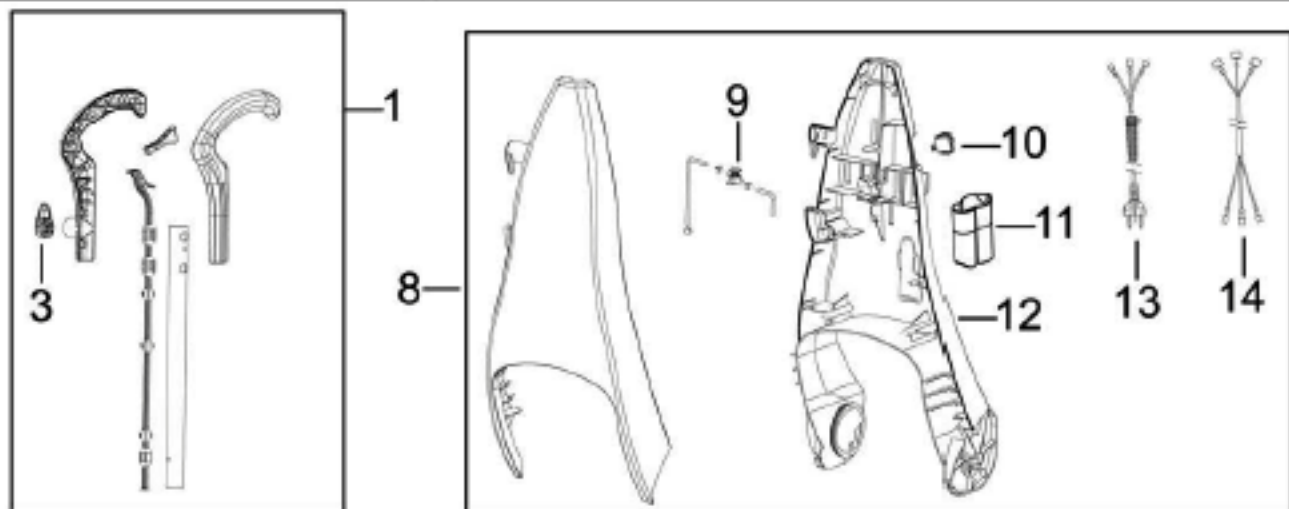

Upright Deep Cleaner

Models 8806, 8806-1

UPRIGHT DEEP CLEANER

POWERSTEAMER 8806, 8806-1

KEY	PART NO	DESCRIPTION	KEY	PART NO	DESCRIPTION
1	2144035	HANDLE & GRIP ASSY MIDNIGHT BLUE	46	2150628	PUMP BELT
3	2106377	CORD WRAP, MIDNIGHT BLUE	47	0159043	TANK ASSY W/ LINT SCN
8	5556101	LOWER HANDLE COMP., MIDNIGHT BLUE	48	0154439	TANK LID W/ SCN, GASKET, & HANDLE
9	2109592	VALVE ASSY W/ VINYL TUBE	49	2034435	TANK HANDLE
10	5559125	SWITCH ROCKER, RED	50	2133501	LINT SCREEN, RED
11	2133010	MEASURING CUP	51	2140213	BAFFLE & BLADDER ASSY
12	2144045	HANDLE BACK ASSY, BLUE	52	2130213	BAFFLE & FLOAT ASSY
13	2102836	CORDSET	53	2140325	FLOAT ASSY
14	2104446	HARNES W/ INS TERMINALS	54	2100315	BLADDER
15	2103418	GASKET EXTRUDED .135" x 32"	55	0159041	TANK BOTTOM W/ AUTOLOAD
16	2104052	TANK INTERFACE SEAL	56	2807075	SCREW #6 x 1/2
17	2136988	DVERTER, MED COOL GREY	57	2107041	AUTO LOAD ASSY
18	2114054	DVERTER GASKET	58	2106241	OVERSEAL FOR AUTOLOAD
19	2145170	DVERTER KNOB			
20	2154938	MAIN HOUSING, MIDNIGHT BLUE	xx	2102485	CLAMP LARGE
21	2106215	AXLE E-RING	xx	2102490	CLAMP SMALL
22	2159155	TUFF STAIN TOOL 3"	xx	2102602	CONNECTOR T
23	2139754	WHEEL	xx	2139438	TUBE VINYL 20"
24	2100170	AXLE	xx	2139449	TUBE VINYL 7.5"
25	2149871	WINDOW NOZZLE	xx	2158001	T ASSY ODD BARB
26	2106107	SPRAY TIP	xx	2035616	HANDLE SCREW
28	2104050	DUCT GASKET	xx	5557030	SCREW #8 x 3/4 6-PACK
29	2103161	MOTOR DUCT	xx	3105802	USER'S GUIDE - CANADA
30	2132984	MOTOR COVER	xx	2105886	USER'S GUIDE - UNITED STATES
31	2142952	BELT COVER, MIDNIGHT BLUE			
32	2153162	HOSE/DUCT/GRIP ASSY 6"			
33	2104051	MOTOR INTAKE GASKET			
34	0175972	MOTOR			
35	2104056	MOTOR GASKET			
36	5559102	PEDAL - HANDLE RELEASE			
37	2140710	AUTOLOAD RECEIVER			
38	2140449	BASE W/ ROTARY BRUSH			
39	5559113	ARM RETAINER RT & LT			
40	2149867	CLEARVIEW WINDOW <02120			
40	2149851	CLEARVIEW WINDOW >02165			
41	2101157	BRUSH / PIVOT ARM ASSY - 4 Row			
42	0150621	BRUSH BELT			
43	2140058	PIVOT ARM LEFT & RIGHT KIT			
44	2000010	LEVER ELEVATOR LEFT & RIGHT			
45	2107181	PUMP			