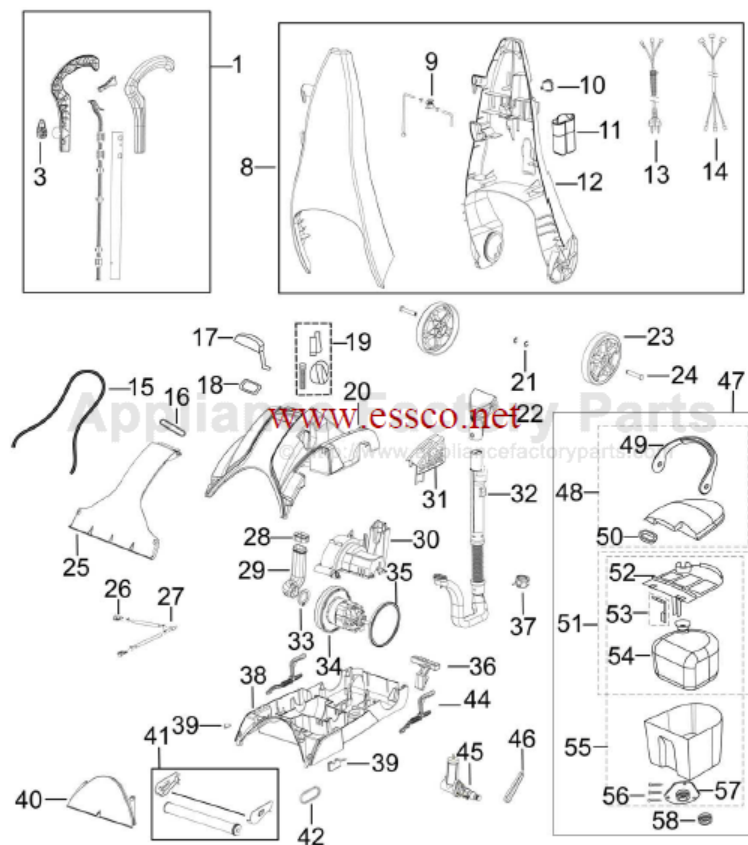

Bissell 8806-1 Owner's Manual

[Shop genuine replacement parts for Bissell 8806-1](#)

[Find Your Bissell Vacuum Cleaner Parts - Select From 377 Models](#)

----- Manual continues below part list -----