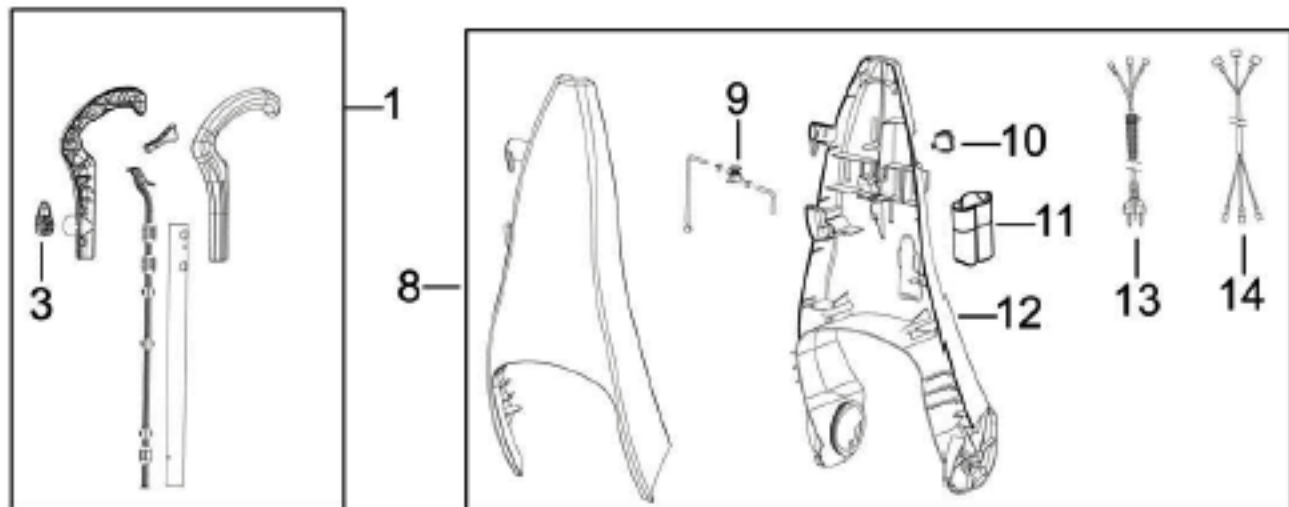

Upright Deep Cleaner

Models 8806, 8806-1

UPRIGHT DEEP CLEANER

POWERSTEAMER 8806, 8806-1

KEY	PART NO	DESCRIPTION	KEY	PART NO	DESCRIPTION
1	2144035	HANDLE & GRIP ASSY MIDNIGHT BLUE	46	2150628	PUMP BELT
3	2106377	CORD WRAP, MIDNIGHT BLUE	47	0159043	TANK ASSY W/ LINT SCN
8	5556101	LOWER HANDLE COMP., MIDNIGHT BLUE	48	0154439	TANK LID W/ SCN, GASKET, & HANDLE
9	2109592	VALVE ASSY W/ VINYL TUBE	49	2034435	TANK HANDLE
10	5559125	SWITCH ROCKER, RED	50	2133501	LINT SCREEN, RED
11	2133010	MEASURING CUP	51	2140213	BAFFLE & BLADDER ASSY
12	2144045	HANDLE BACK ASSY, BLUE	52	2130213	BAFFLE & FLOAT ASSY
13	2102836	CORDSET	53	2140325	FLOAT ASSY
14	2104446	HARNES W/ INS TERMINALS	54	2100315	BLADDER
15	2103418	GASKET EXTRUDED .135" x 32"	55	0159041	TANK BOTTOM W/ AUTOLOAD
16	2104052	TANK INTERFACE SEAL	56	2807075	SCREW #6 x 1/2
17	2136988	DVERTER, MED COOL GREY	57	2107041	AUTO LOAD ASSY
18	2114054	DVERTER GASKET	58	2106241	OVERSEAL FOR AUTOLOAD
19	2145170	DVERTER KNOB			
20	2154938	MAIN HOUSING, MIDNIGHT BLUE	xx	2102485	CLAMP LARGE
21	2106215	AXLE E-RING	xx	2102490	CLAMP SMALL
22	2159155	TUFF STAIN TOOL 3"	xx	2102602	CONNECTOR T
23	2139754	WHEEL	xx	2139438	TUBE VINYL 20"
24	2100170	AXLE	xx	2139449	TUBE VINYL 7.5"
25	2149871	WINDOW NOZZLE	xx	2158001	T ASSY ODD BARB
26	2106107	SPRAY TIP	xx	2035616	HANDLE SCREW
28	2104050	DUCT GASKET	xx	5557030	SCREW #8 x 3/4 6-PACK
29	2103161	MOTOR DUCT	xx	3105802	USER'S GUIDE - CANADA
30	2132984	MOTOR COVER	xx	2105886	USER'S GUIDE - UNITED STATES
31	2142952	BELT COVER, MIDNIGHT BLUE			
32	2153162	HOSE/DUCT/GRIP ASSY 6"			
33	2104051	MOTOR INTAKE GASKET			
34	0175972	MOTOR			
35	2104056	MOTOR GASKET			
36	5559102	PEDAL - HANDLE RELEASE			
37	2140710	AUTOLOAD RECEIVER			
38	2140449	BASE W/ ROTARY BRUSH			
39	5559113	ARM RETAINER RT & LT			
40	2149867	CLEARVIEW WINDOW <02120			
40	2149851	CLEARVIEW WINDOW >02165			
41	2101157	BRUSH / PIVOT ARM ASSY - 4 Row			
42	0150621	BRUSH BELT			
43	2140058	PIVOT ARM LEFT & RIGHT KIT			
44	2000010	LEVER ELEVATOR LEFT & RIGHT