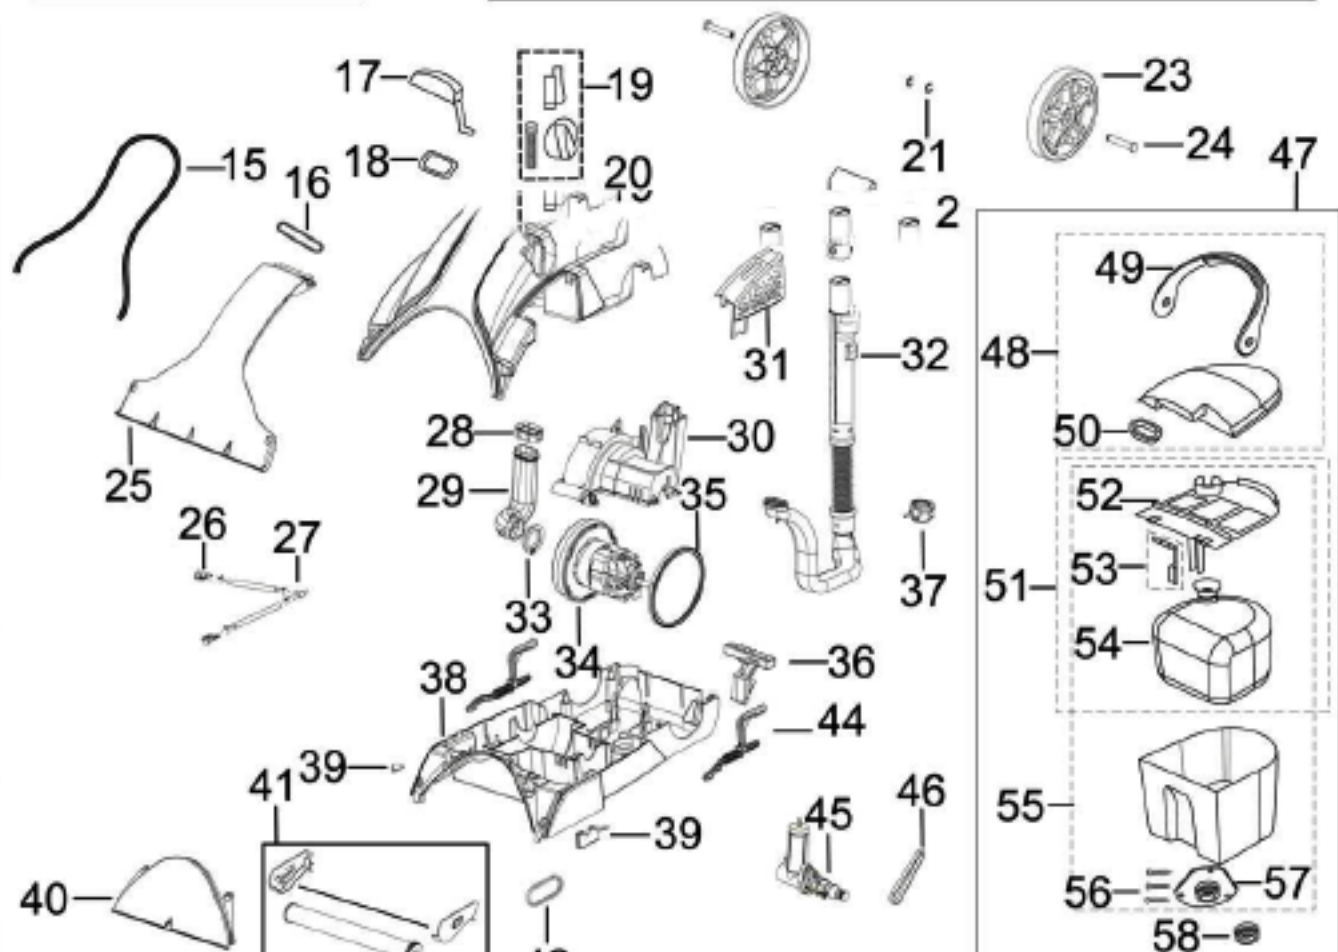

Upright Deep Cleaner

Models 8806, 8806-1

UPRIGHT DEEP CLEANER

POWERSTEAMER 8806, 8806-1

KEY	PART NO	DESCRIPTION	KEY	PART NO	DESCRIPTION
1	2144035	HANDLE & GRIP ASSY MIDNIGHT BLUE	46	2150628	PUMP BELT
3	2106377	CORD WRAP, MIDNIGHT BLUE	47	0159043	TANK ASSY W/ LINT SCN
8	5556101	LOWER HANDLE COMP., MIDNIGHT BLUE	48	0154439	TANK LID W/ SCN, GASKET, & HANDLE
9	2109592	VALVE ASSY W/ VINYL TUBE	49	2034435	TANK HANDLE
10	5559125	SWITCH ROCKER, RED	50	2133501	LINT SCREEN, RED
11	2133010	MEASURING CUP	51	2140213	BAFFLE & BLADDER ASSY
12	2144045	HANDLE BACK ASSY, BLUE	52	2130213	BAFFLE & FLOAT ASSY
13	2102836	CORDSET	53	2140325	FLOAT ASSY
14	2104446	HARNES W/ INS TERMINALS	54	2100315	BLADDER
15	2103418	GASKET EXTRUDED .135" x 32"	55	0159041	TANK BOTTOM W/ AUTOLOAD
16	2104052	TANK INTERFACE SEAL	56	2807075	SCREW #6 x 1/2
17	2136988	DVERTER, MED COOL GREY	57	2107041	AUTO LOAD ASSY
18	2114054	DVERTER GASKET	58	2106241	OVERSEAL FOR AUTOLOAD
19	2145170	DVERTER KNOB			
20	2154938	MAIN HOUSING, MIDNIGHT BLUE	xx	2102485	CLAMP LARGE
21	2106215	AXLE E-RING	xx	2102490	CLAMP SMALL
22	2159155	TUFF STAIN TOOL 3"	xx	2102602	CONNECTOR T
23	2139754	WHEEL	xx	2139438	TUBE VINYL 20"
24	2100170	AXLE	xx	2139449	TUBE VINYL 7.5"
25	2149871	WINDOW NOZZLE	xx	2158001	T ASSY ODD BARB
26	2106107	SPRAY TIP	xx	2035616	HANDLE SCREW
28	2104050	DUCT GASKET	xx	5557030	SCREW #8 x 3/4 6-PACK
29	2103161	MOTOR DUCT	xx	3105802	USER'S GUIDE - CANADA
30	2132984	MOTOR COVER	xx	2105886	USER'S GUIDE - UNITED STATES
31	2142952	BELT COVER, MIDNIGHT BLUE			
32	2153162	HOSE/DUCT/GRIP ASSY 6"			
33	2104051	MOTOR INTAKE GASKET			
34	0175972	MOTOR			
35	2104056	MOTOR GASKET			
36	5559102	PEDAL - HANDLE RELEASE			
37	2140710	AUTOLOAD RECEIVER			
38	2140449	BASE W/ ROTARY BRUSH			
39	5559113	ARM RETAINER RT & LT			
40	2149867	CLEARVIEW WINDOW <02120			
40	2149851	CLEARVIEW WINDOW >02165			
41	2101157	BRUSH / PIVOT ARM ASSY - 4 Row			
42	0150621	BRUSH BELT			
43	2140058	PIVOT ARM LEFT & RIGHT KIT			
44	2000010	LEVER ELEVATOR LEFT & RIGHT