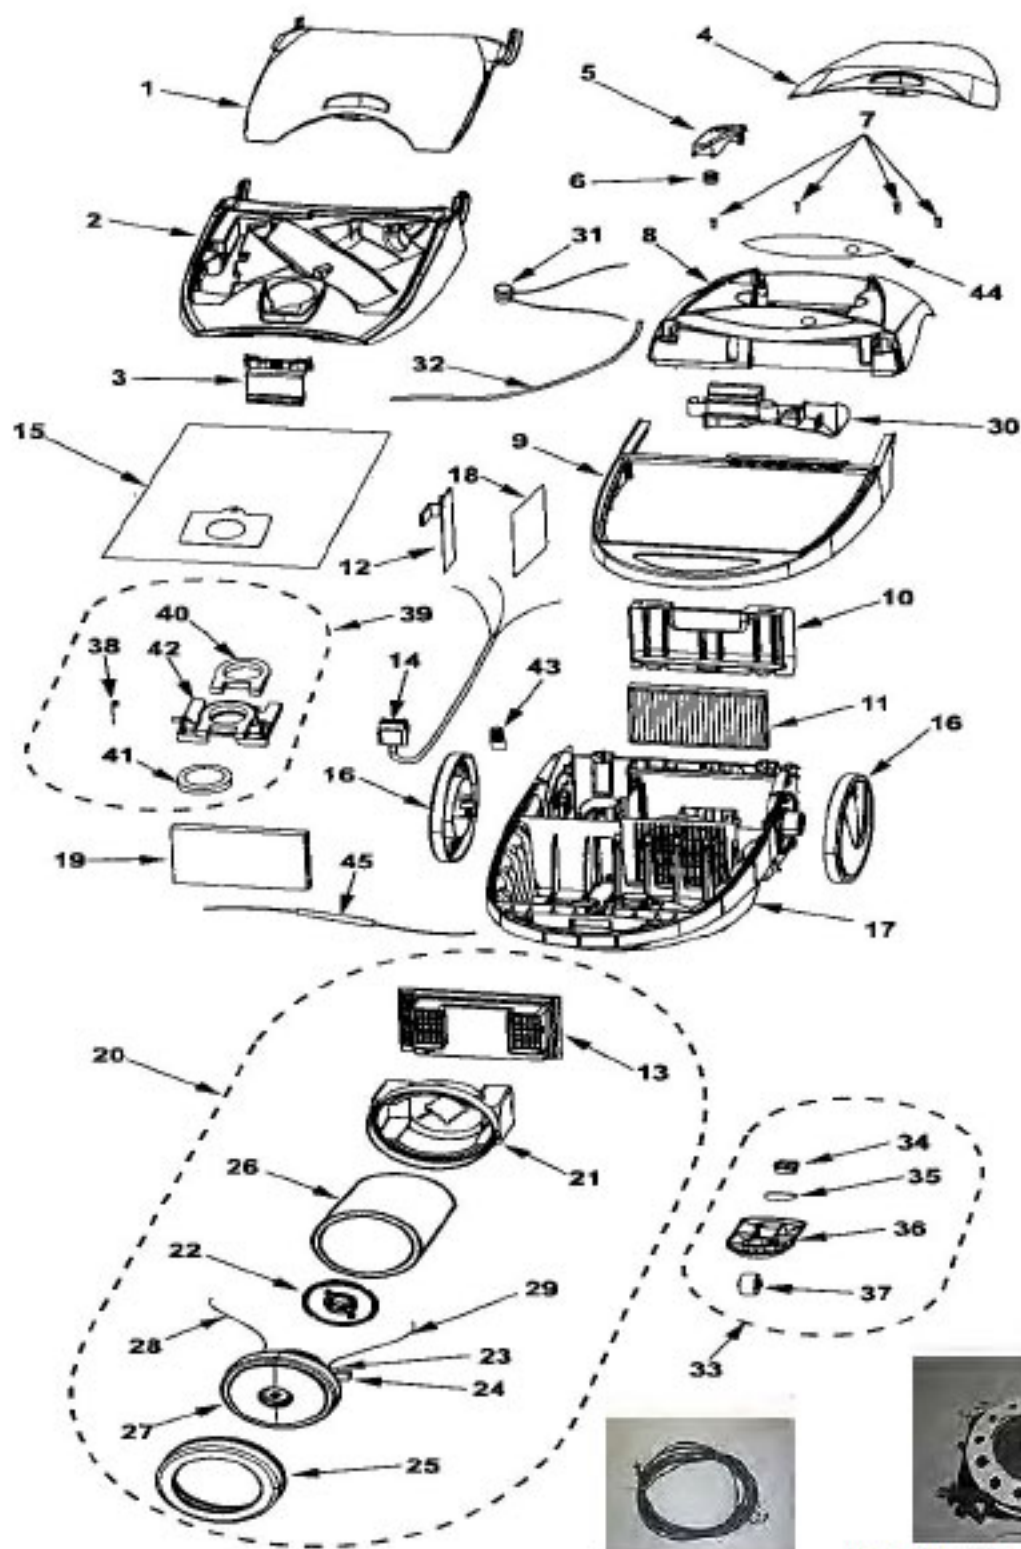

KENMORE Original & Replacement

CANISTER VACUUM Model 116.25914507

Cord for Reel KE-4370895

KE-8195114 Cord Reel Ass'y

Original & Replacement **KENMORE** CANISTER VACUUM Model 116.25914507

KEY	PART NO.	DESCRIPTION
1	KE-KC74PCPNZWUH	Tool storage cover ,deco
2	KE-KC80KCPMZWUH	Dust cover, deco
3	KE-KC01DBZTV07	Latch
4	KE-KC74PCPMZWUH	Tool storage cover
5	KE-KC46NBZTV06	Cord rewind button
6	KE-KS744258	Spring, cord rewind
7	KE-4368563	Screw, motor, case mounting
8	KE-KC48HBZTZWUH	Canopy
9	KE-KC31ABZTV06	Furniture guard
10	KE-KC41KBZTV06	Filter cover
11	KER-1800	Exhaust filter (hepa) sears no. 20-88889
12	KE-KC88WBZRZ000	P.c.b. assembly
13	KE-KC32FBZT1V07	Filter supporter
14	KE-KC90EBZTV06	Receptacle assembly, 3-wire
15	KER-14551A	Dust bag (hepa) sears no. 20-50557
16	KE-KC99CBZNV07	Wheel
17	KE-KC03ABZT4V07	Lower body
18	KE-KC41FBZPZ000	Cooling guide
19	KE-8175084	Filter, motor safety sears no. 20-88883
20	KE-KC90FBZTV07	Motor assembly
21	KE-KC10GBZTV07	Motor enclosures
22	KE-KC03FBZTZ000	Motor support rubber, rear
23	NLA	
24	KE-4370655	Brush, motor (2)
25	KE-KC02FCPSZ000	Motor support rubber, front
26	KE-4370683	Suppressor, noise
27	KE-KC92FBEMZ000	Fan motor ,unit
28	KE-KC38GATMZ000	Lead wire, black
29	KE-KC43GAUYZ000	Lead wire assembly
30	KE-KC02ABZTV06	Upper body
31	KE-4370741	Indicator, light switch (includes illus. 9)
32	KE-4370677	Adapter, tube vac switch
33	KE-KC95CBZTV06	Caster unit
34	KE-KC12CBZTZ000	Counter weight
35	KE-KC41ABZTV00	Rubber cushion
36	KE-KC34CBZTV06	Caster supporter
37	KE-4370691	Caster. wheel
38	KE-KS706024	Spring, bag mount
39	KE-KC11KAKTZR01	Bag supporter assembly
40	KE-KC03LAKTZ000	Gasket, bag mount
41	KE-4370688	Packing , inlet
42	KE-KC10KAKTZR01	Bag mount
43	SS-3270	Wire Nut
44	KE-KC21TBZTZ000	Ornamental plate
45	KE-4370978	Lead wire assembly