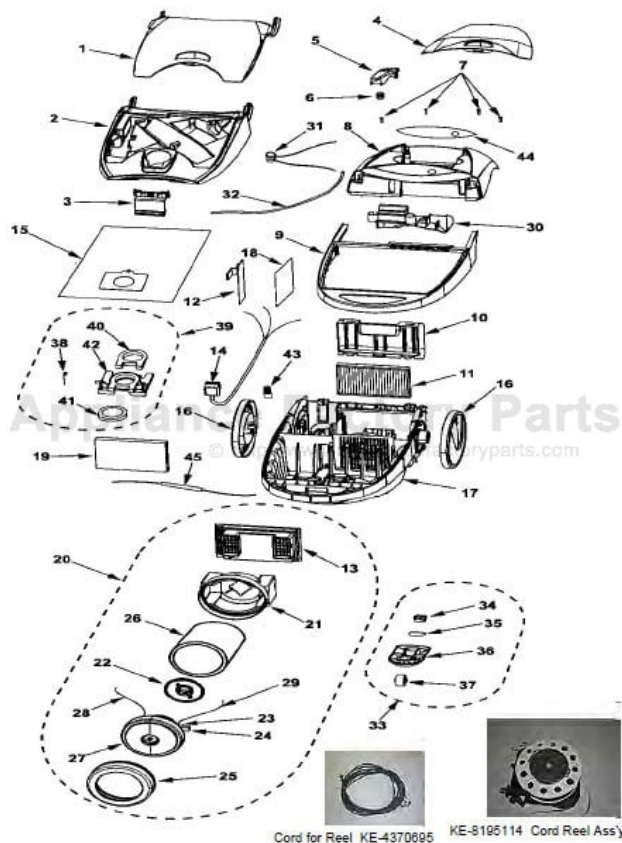

[Find Your Kenmore Vacuum Cleaner Parts - Select From 746 Models](#)

----- Manual continues below part list -----