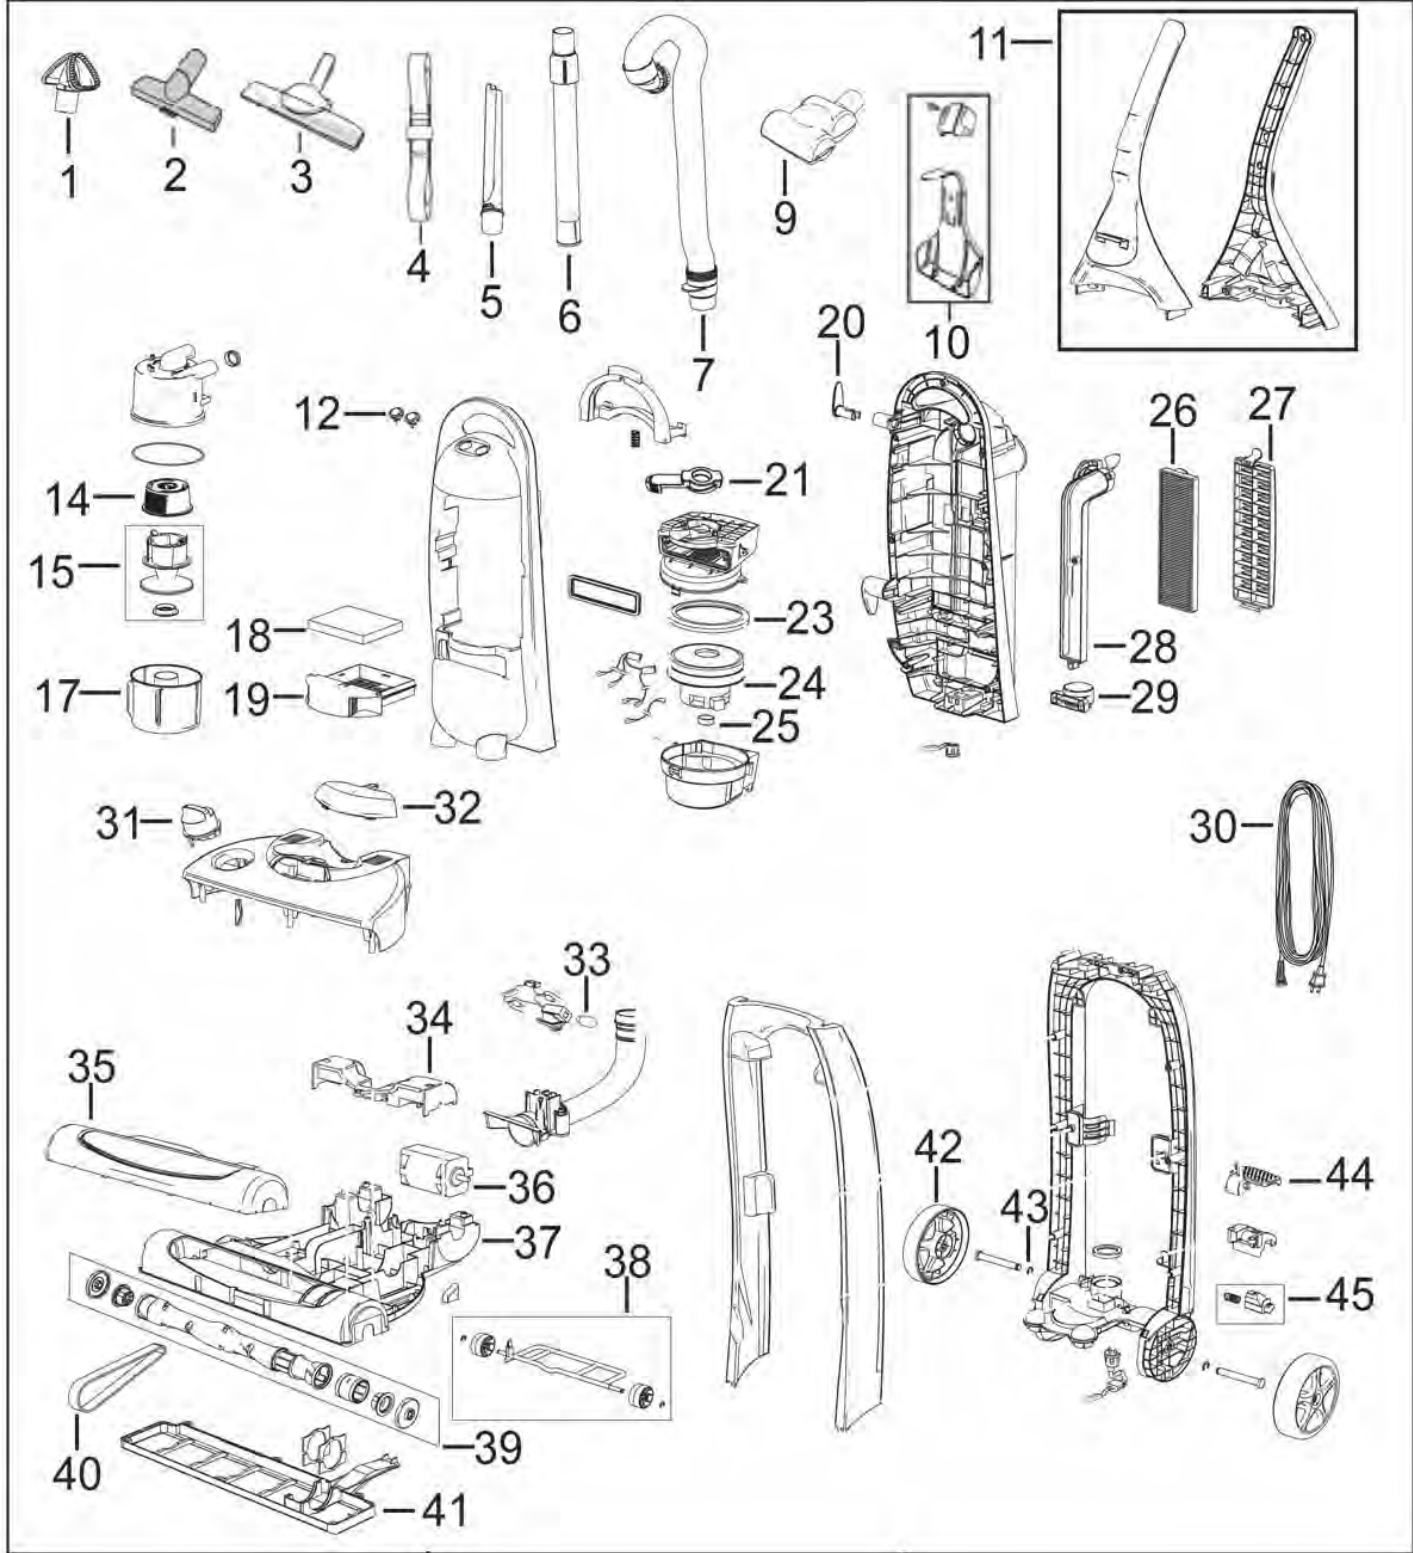

Lift-Off® Multi Cyclonic

89Q9, 18Z6 Series

**Lift-Off® Revolution**  
89Q9, 18Z6 Series

| KEY | PART NO    | DESCRIPTION                     | KEY PART NO | DESCRIPTION  |
|-----|------------|---------------------------------|-------------|--|
| 1   | B-203-1023 | Upholstery /Dusting Brush Tool  | 32          | B-203-6623 Headlight Lens  |
| 2   | B-203-6624 | Stair Tool                      | 33          | B-203-1297 Light Bulb - 12V  |
| 3   | B-203-2081 | Bare Floor Tool                 | 34          | B-203-6622 Brush Window  |
| 4   | B-203-5542 | Shoulder Strap                  | 35          | B-203-1326 Neck Brush  |
| 5   | B-203-1063 | Crevice Tool                    | 36          | B-203-6634 Brush Motor   |
| 6   | B-203-6625 | Telescoping Wand                | 37          | B-203-1273 Foot Base Assembly  |
| 7   | B-203-2073 | Hose Assembly                   | 38          | B-203-6621 Front Wheel Assembly  |
| 9   | B-203-1399 | Turbobrush - Pet                | 39          | B-203-6777 Brush - Arctic Blue   |
| 11  | B-203-2424 | Handle Assembly - Tango Red     | 39          | B-203-6778 Brush - Euro Yellow   |
| 11  | B-203-2438 | Handle Assembly - Pacifica Blue | 39          | B-203-2085 Brush - Grey  |
| 11  | B-203-2441 | Handle Assembly - CIS Silver    | 40          | B-210-6679 Belt - Style 8  |
| 12  | B-203-1268 | Power Switch                    | 41          | B-203-6620 Access Plate  |
| 14  | B-203-2444 | Grille Cyclone                  | 42          | B-203-6627 Rear Wheel  |
| 15  | B-203-2445 | Inner Cyclone - Euro Yellow     | 43          | B-203-2548 E-Ring  |
| 17  | B-203-2446 | Dirt Cup - Clear                | 44          | B-203-6604 Detent Lever  |
| 18  | B-203-1073 | Pre Motor Filter                | 45          | B-203-2103 Slider Release  |
| 19  | B-203-6606 | Filter Tray                     |             |  |
| 20  | B-203-1269 | Cord Release                    |             |  |
| 21  | B-203-2443 | Lock N Seal Løve                | xx          | B-203-1460 Shed Away Tool  |
| 23  | B-203-6635 | Motor Cushion - Large           | xx          | B-210-9940 Screw Pack - Handle & Detent Lever                                |
| 24  | B-203-6789 | Vacuum Motor                    | xx          | B-203-2139 Microswitch < 09125   |
| 25  | B-203-6629 | Motor Cushion - Small           | xx          | B-203-2278 Microswitch > 09125   |
| 26  | B-203-6608 | HEPA Filter - Style 8           | xx          | B-110-4085 User's Guide - 89Q9, 89Q93, 89Q94,<br>89Q9P, 18Z6                 |
| 27  | B-203-6609 | Post Motor Filter Grille        |             |  |
| 28  | B-203-2442 | Hose Hanger / Cyclone Duct      | xx          | 1104086 User's Guide - 89Q92, 89Q9H  |
| 29  | B-203-6610 | Hose Guide                      |             |  |
| 30  | B-203-6626 | Cord                            |             |  |
| 31  | B-203-6632 | Height Adjustment Knob - Grey   |             |  |
|     |            |                                 |             | Tango Red = 18Z6<br>Pacifica Blue = 89Q9, 89Q92, 89Q9H<br>CIS Silver = 89Q94 |