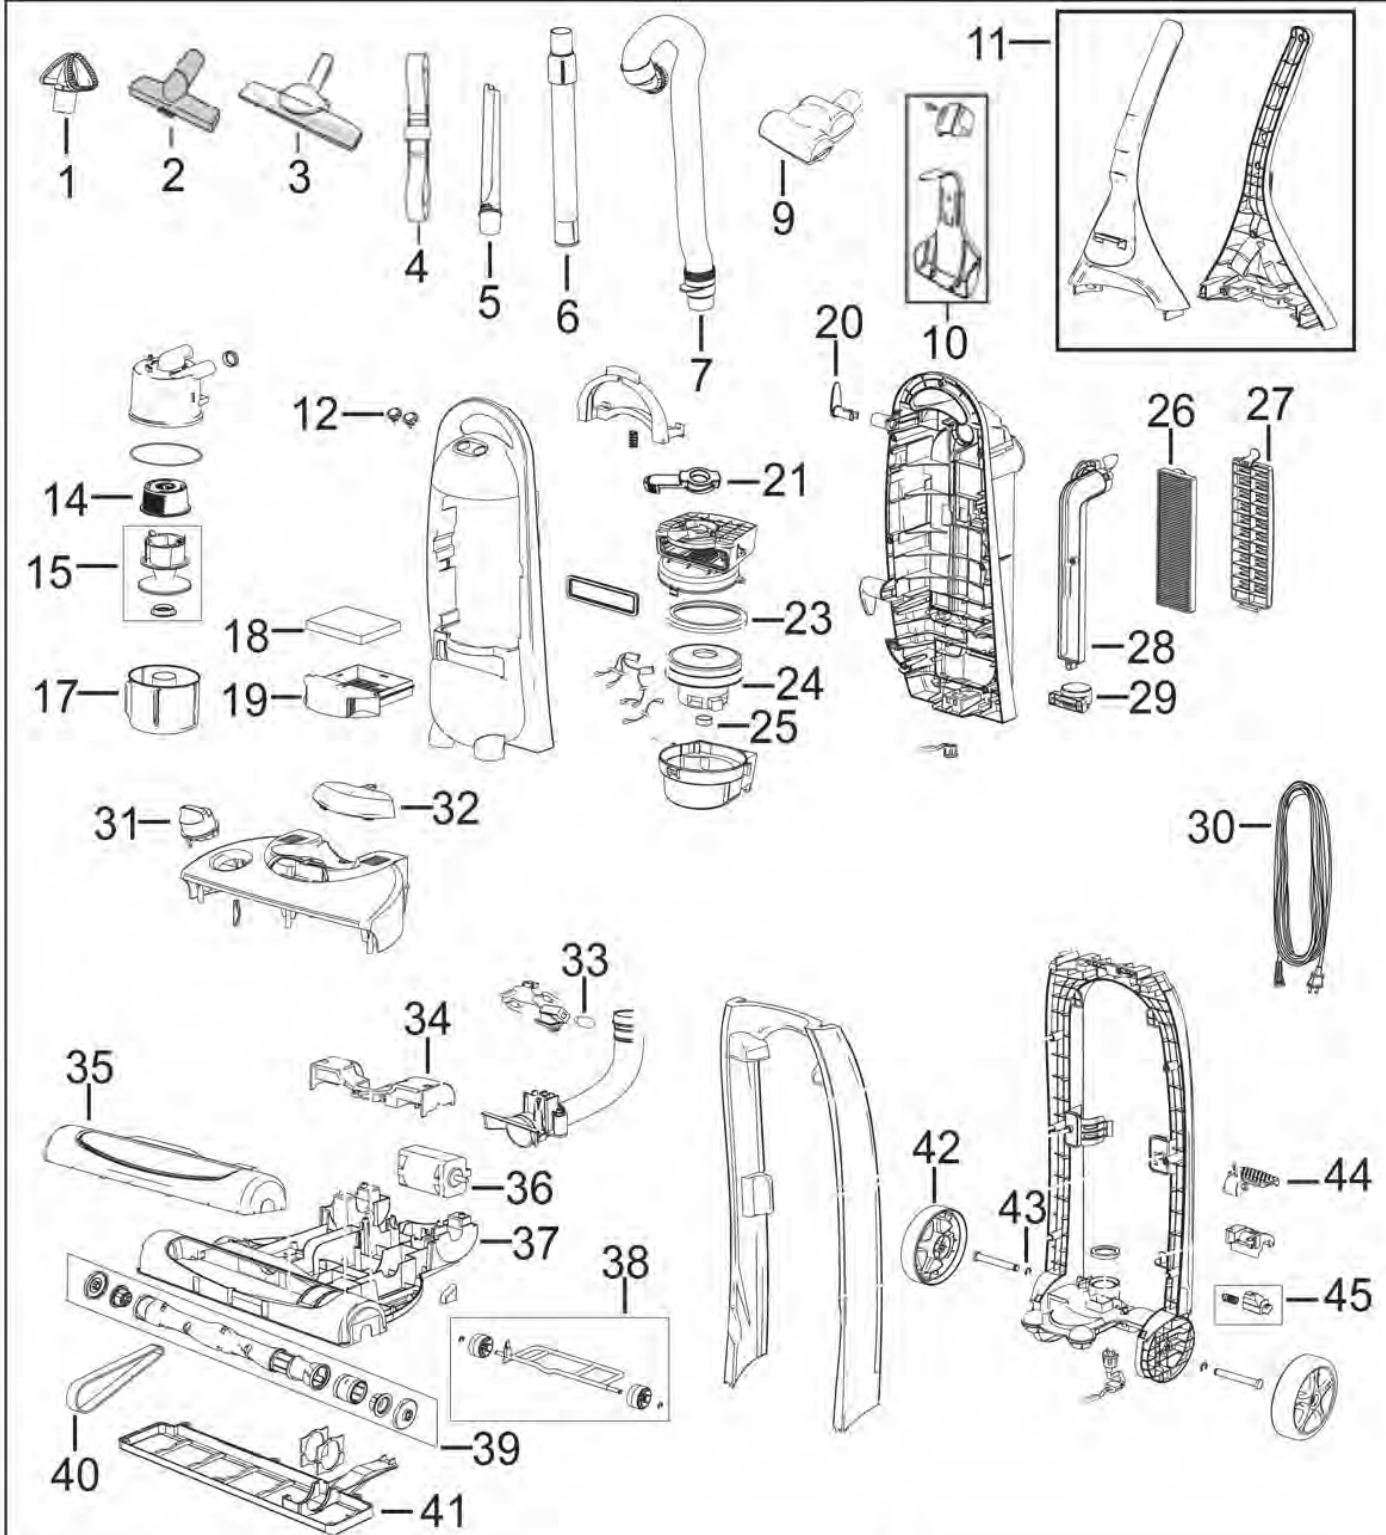

Lift-Off® Multi Cyclonic

89Q9, 18Z6 Series

Lift-Off® Revolution

89Q9, 18Z6 Series

KEY	PART NO	DESCRIPTION	KEY	PART NO	DESCRIPTION
1	B-203-1023	Upholstery /Dusting Brush Tool	32	B-203-6623	Headlight Lens
2	B-203-6624	Stair Tool	33	B-203-1297	Light Bulb - 12V
3	B-203-2081	Bare Floor Tool	34	B-203-6622	Brush Window
4	B-203-5542	Shoulder Strap	35	B-203-1326	Neck Brush
5	B-203-1063	Crevice Tool	36	B-203-6634	Brush Motor
6	B-203-6625	Telescoping Wand	37	B-203-1273	Foot Base Assembly
7	B-203-2073	Hose Assembly	38	B-203-6621	Front Wheel Assembly
9	B-203-1399	Turbobrush - Pet	39	B-203-6777	Brush - Arctic Blue
11	B-203-2424	Handle Assembly - Tango Red	39	B-203-6778	Brush - Euro Yellow
11	B-203-2438	Handle Assembly - Pacifica Blue	39	B-203-2085	Brush - Grey
11	B-203-2441	Handle Assembly - CIS Silver	40	B-210-6679	Belt - Style 8
12	B-203-1268	Power Switch	41	B-203-6620	Access Plate
14	B-203-2444	Grille Cyclone	42	B-203-6627	Rear Wheel
15	B-203-2445	Inner Cyclone - Euro Yellow	43	B-203-2548	E-Ring
17	B-203-2446	Dirt Cup - Clear	44	B-203-6604	Detent Lever
18	B-203-1073	Pre Motor Filter	45	B-203-2103	Slider Release
19	B-203-6606	Filter Tray			
20	B-203-1269	Cord Release			
21	B-203-2443	Lock N Seal Løve	xx	B-203-1460	Shed Away Tool
23	B-203-6635	Motor Cushion - Large	xx	B-210-9940	Screw Pack - Handle & Detent Lever
24	B-203-6789	Vacuum Motor	xx	B-203-2139	Microswitch < 09125
25	B-203-6629	Motor Cushion - Small	xx	B-203-2278	Microswitch > 09125
26	B-203-6608	HEPA Filter - Style 8	xx	B-110-4085	User's Guide - 89Q9, 89Q93, 89Q94, 89Q9P, 18Z6
27	B-203-6609	Post Motor Filter Grille			
28	B-203-2442	Hose Hanger / Cyclone Duct	xx	1104086	User's Guide - 89Q92, 89Q9H
29	B-203-6610	Hose Guide			
30	B-203-6626	Cord			
31	B-203-6632	Height Adjustment Knob - Grey			
				Tango Red =	18Z6
				Pacifica Blue =	89Q9, 89Q92, 89Q9H
				CIS Silver =	89Q94