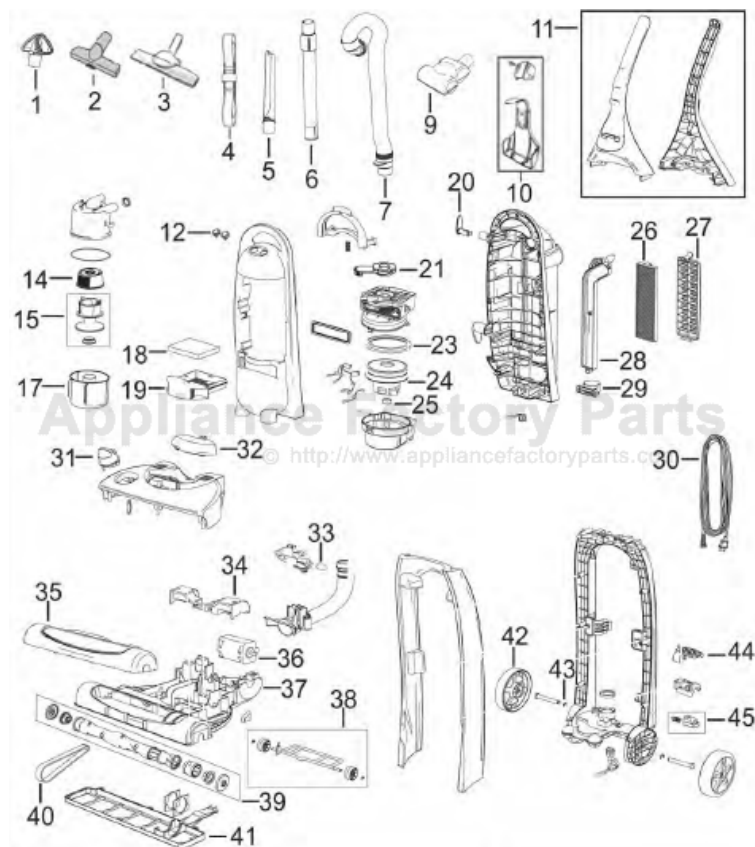

Bissell 89Q9-4 Owner's Manual

[Shop genuine replacement parts for Bissell 89Q9-4](#)

[Find Your Bissell Vacuum Cleaner Parts - Select From 376 Models](#)

----- Manual continues below -----