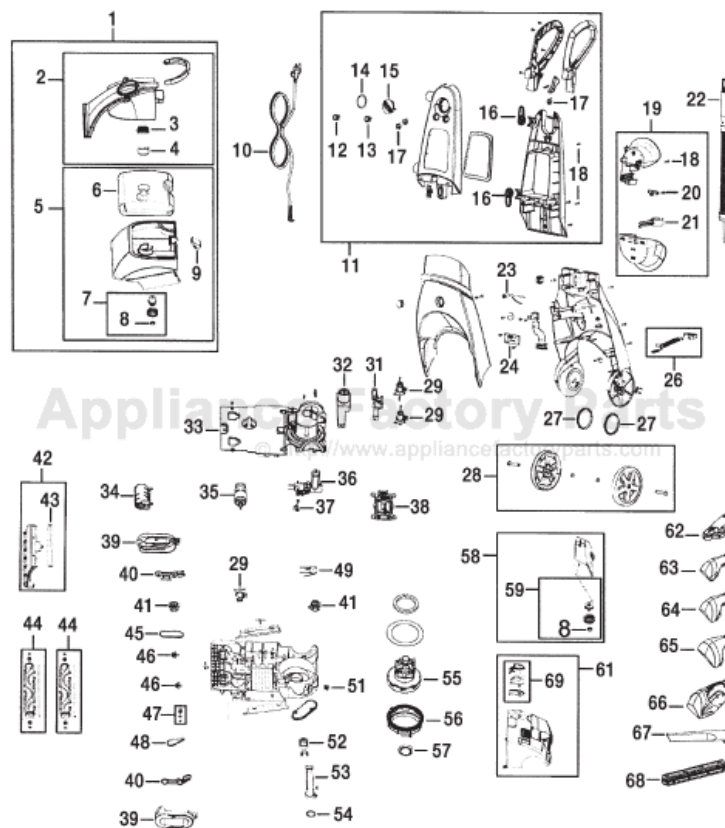

This Owner's Manual is provided and hosted by Appliance Factory Parts.

Bissell 9200-2 Owner's Manual

[Shop genuine replacement parts for Bissell 9200-2](#)

[Find Your Bissell Vacuum Cleaner Parts - Select From 377 Models](#)

----- Manual continues below part list -----

Available Replacement Parts for Bissell 9200-2

BR-1076	Belt, left side
BR-1077	Belt, right side.
B-203-7536	Tank Bottom assembly - blue illusion.
B-203-6761	SOLENOID BISSELL 9200
B-203-6807	Rear Cover, blue illusion