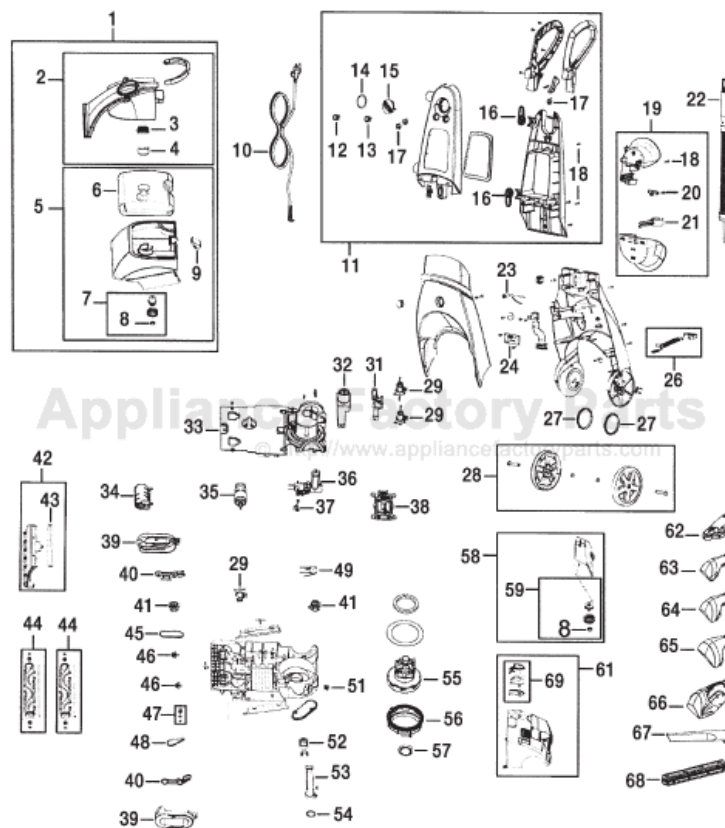

This Owner's Manual is provided and hosted by Appliance Factory Parts.

Bissell 9200-5 Owner's Manual

[Shop genuine replacement parts for Bissell 9200-5](#)

[Find Your Bissell Vacuum Cleaner Parts - Select From 377 Models](#)

----- Manual continues below part list -----

Available Replacement Parts for Bissell 9200-5

BR-1076	Belt, left side
BR-1077	Belt, right side.
B-203-7536	Tank Bottom assembly - blue illusion.
B-203-6761	SOLENOID BISSELL 9200
B-203-6807	Rear Cover, blue illusion