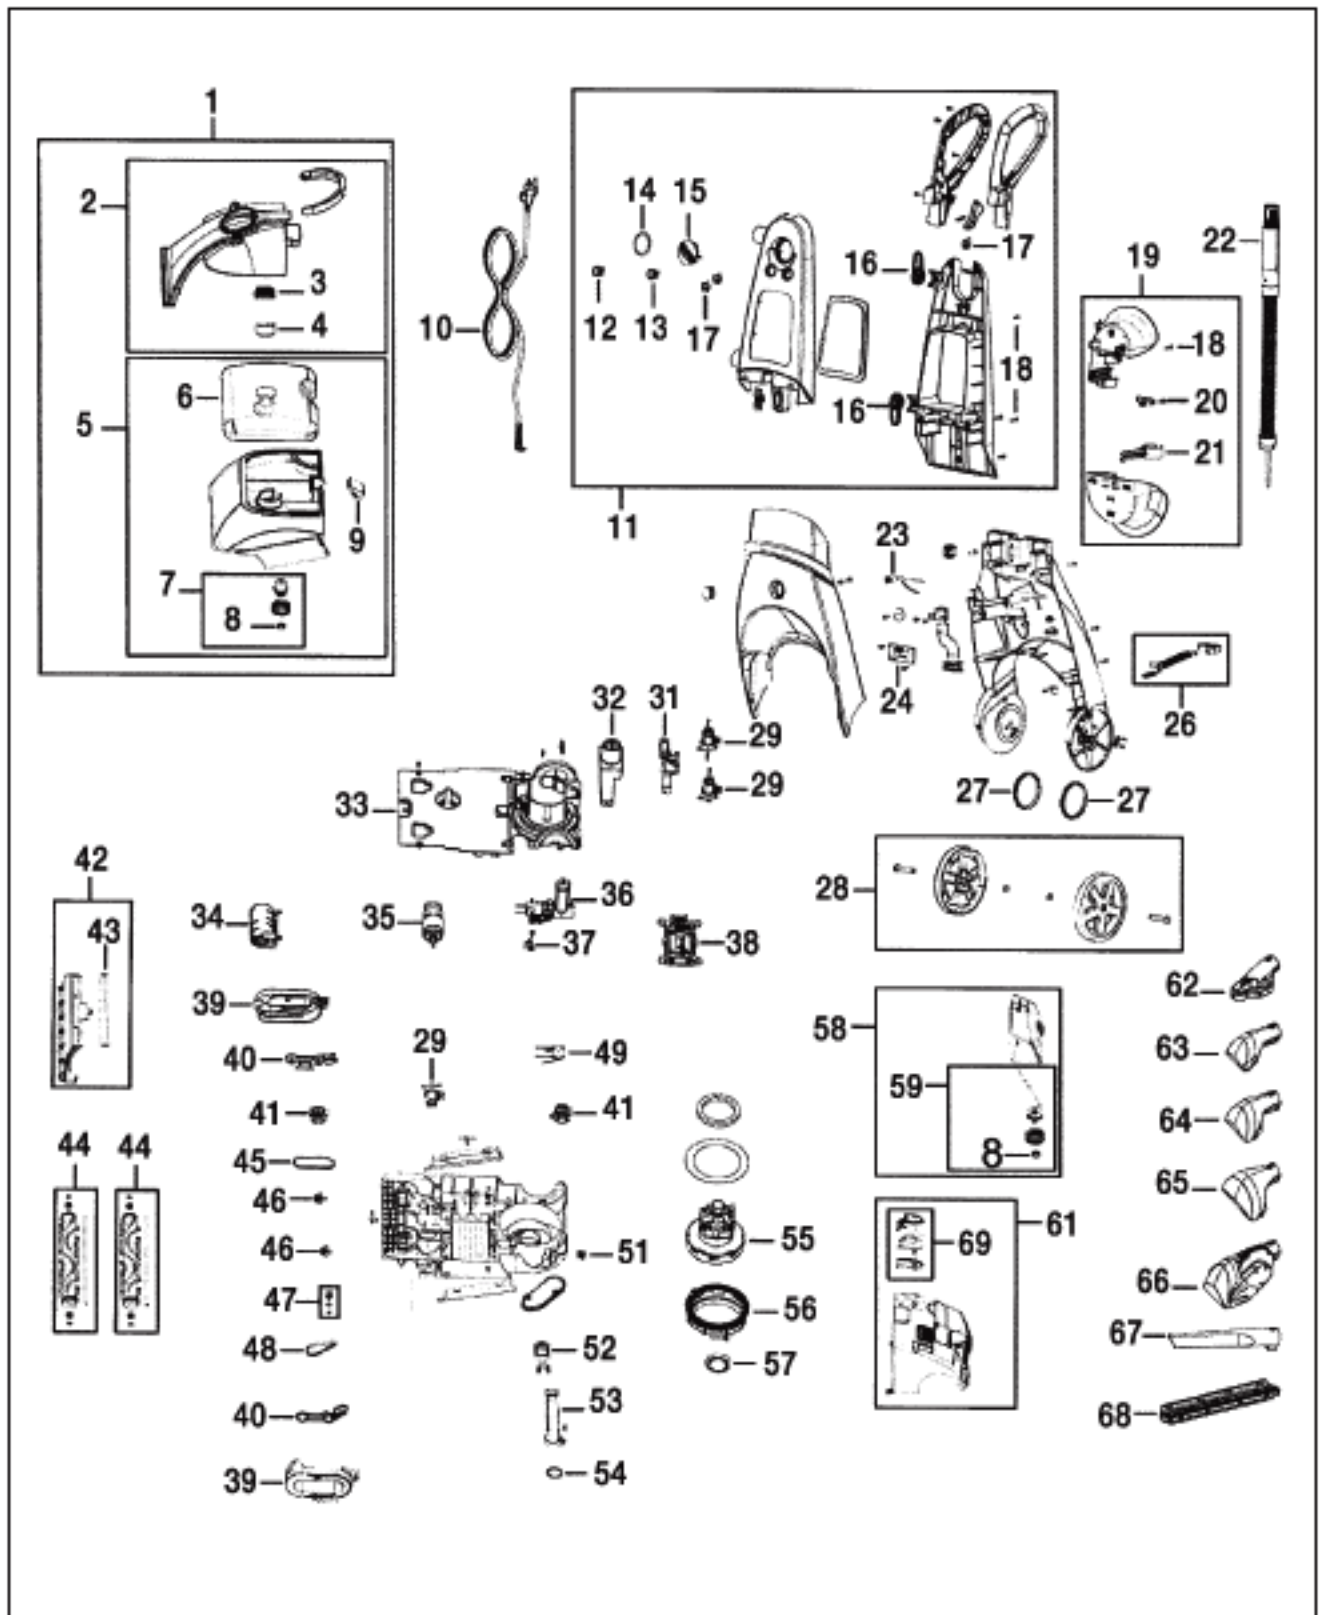

Bissell 9200-C Owner's Manual

[Shop genuine replacement parts for Bissell 9200-C](#)

[Find Your Bissell Vacuum Cleaner Parts - Select From 377 Models](#)

----- Manual continues below part list -----

Available Replacement Parts for Bissell 9200-C

BR-1076	Belt, left side
BR-1077	Belt, right side.
B-203-7536	Tank Bottom assembly - blue illusion.
B-203-6761	SOLENOID BISSELL 9200
B-203-6807	Rear Cover, blue illusion

BISSELL Original & Replacement

PROHEAT 2X POWERSTEAMER SERIES 8920, 8930, 9200, 9200-2/5/C/T,
9300-C/D/P, 9400, 9400-C/H