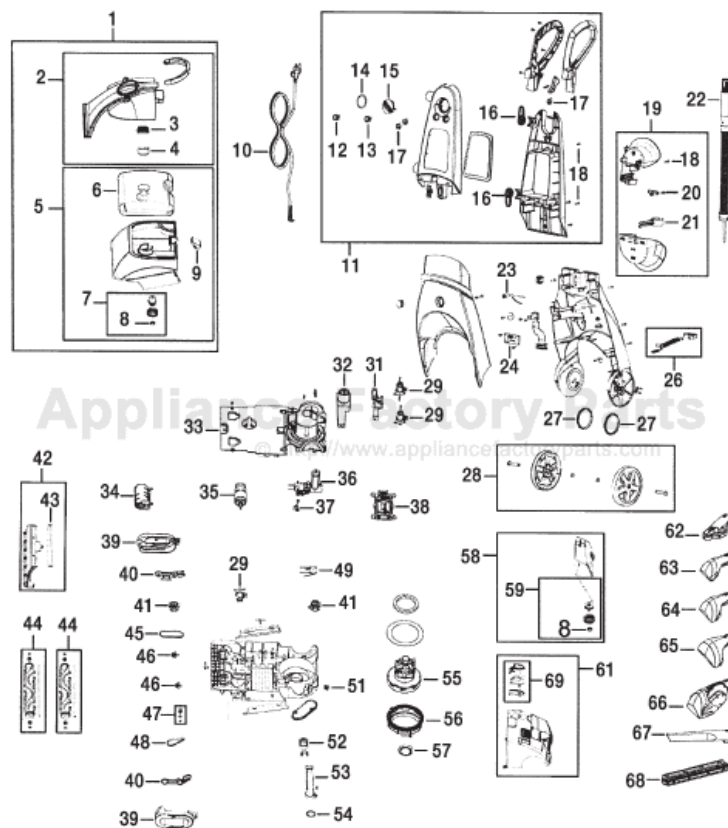

Bissell 9200-C Owner's Manual

[Shop genuine replacement parts for Bissell 9200-C](#)

[Find Your Bissell Vacuum Cleaner Parts - Select From 377 Models](#)

----- Manual continues below part list -----

Available Replacement Parts for Bissell 9200-C

BR-1076	Belt, left side
BR-1077	Belt, right side.
B-203-7536	Tank Bottom assembly - blue illusion.
B-203-6761	SOLENOID BISSELL 9200
B-203-6807	Rear Cover, blue illusion

BISSELL Original & Replacement

PROHEAT 2X POWERSTEAMER SERIES 8920, 8930, 9200, 9200-2/5/C/T,
9300-C/D/P, 9400, 9400-C/H