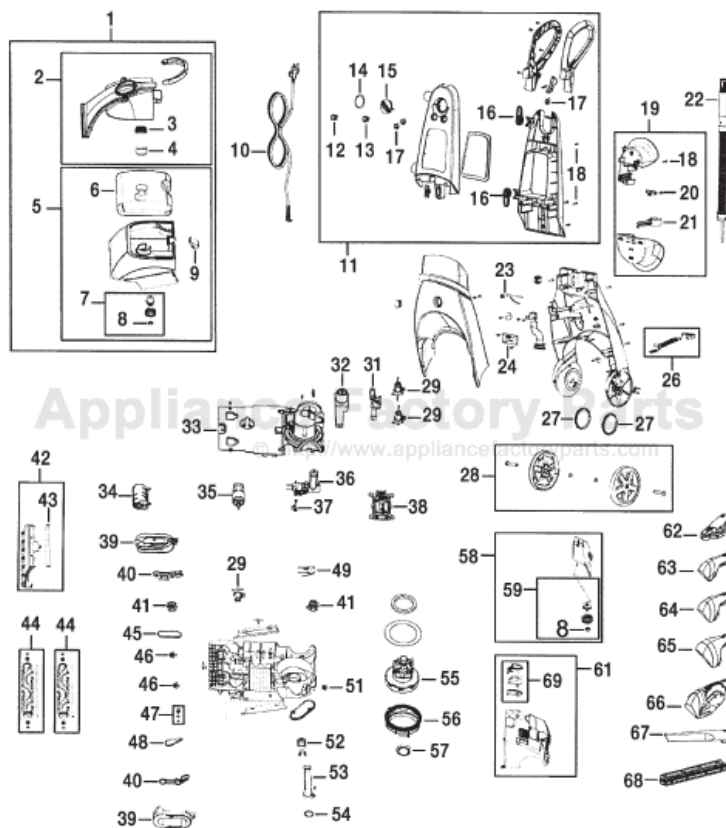

# Bissell 9200-T Owner's Manual

[Shop genuine replacement parts for Bissell 9200-T](#)

[Find Your Bissell Vacuum Cleaner Parts - Select From 377 Models](#)

----- Manual continues below part list -----

## Available Replacement Parts for Bissell 9200-T

<a href="#">BR-1076</a>	Belt, left side
<a href="#">BR-1077</a>	Belt, right side.
<a href="#">B-203-6761</a>	SOLENOID BISSELL 9200