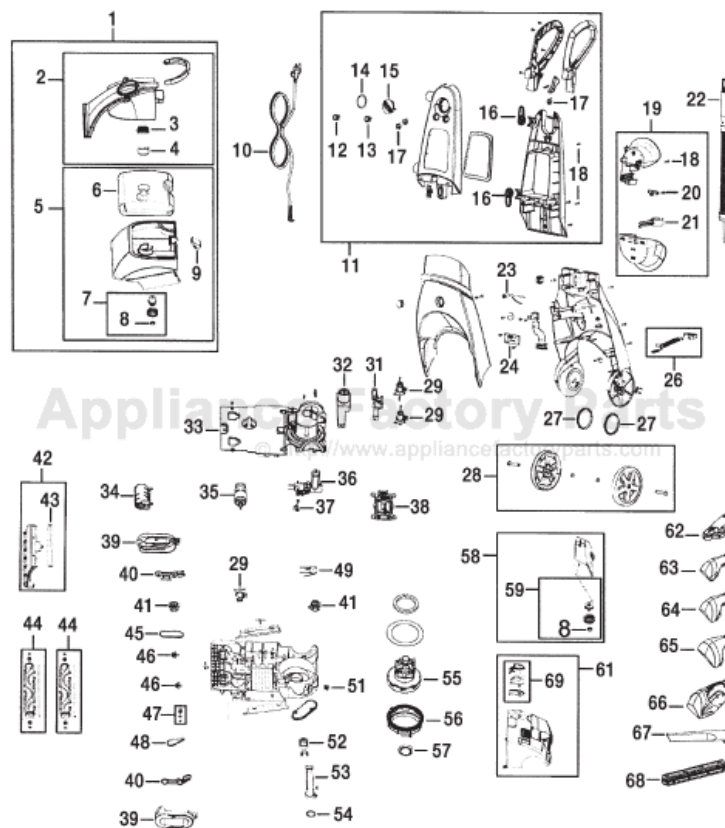

# Bissell 9300-C Owner's Manual

[Shop genuine replacement parts for Bissell 9300-C](#)

[Find Your Bissell Vacuum Cleaner Parts - Select From 377 Models](#)

----- Manual continues below part list -----

## Available Replacement Parts for Bissell 9300-C

<a href="#">BR-1076</a>	Belt, left side
<a href="#">BR-1077</a>	Belt, right side.
<a href="#">B-203-6761</a>	SOLENOID BISSELL 9200