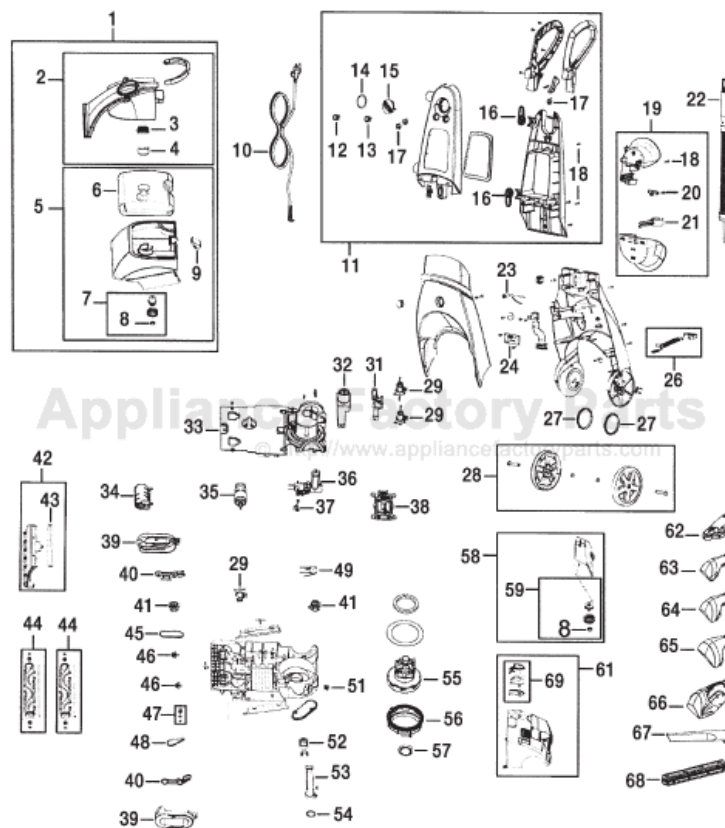

[Find Your Bissell Vacuum Cleaner Parts - Select From 377 Models](#)

----- Manual continues below part list -----