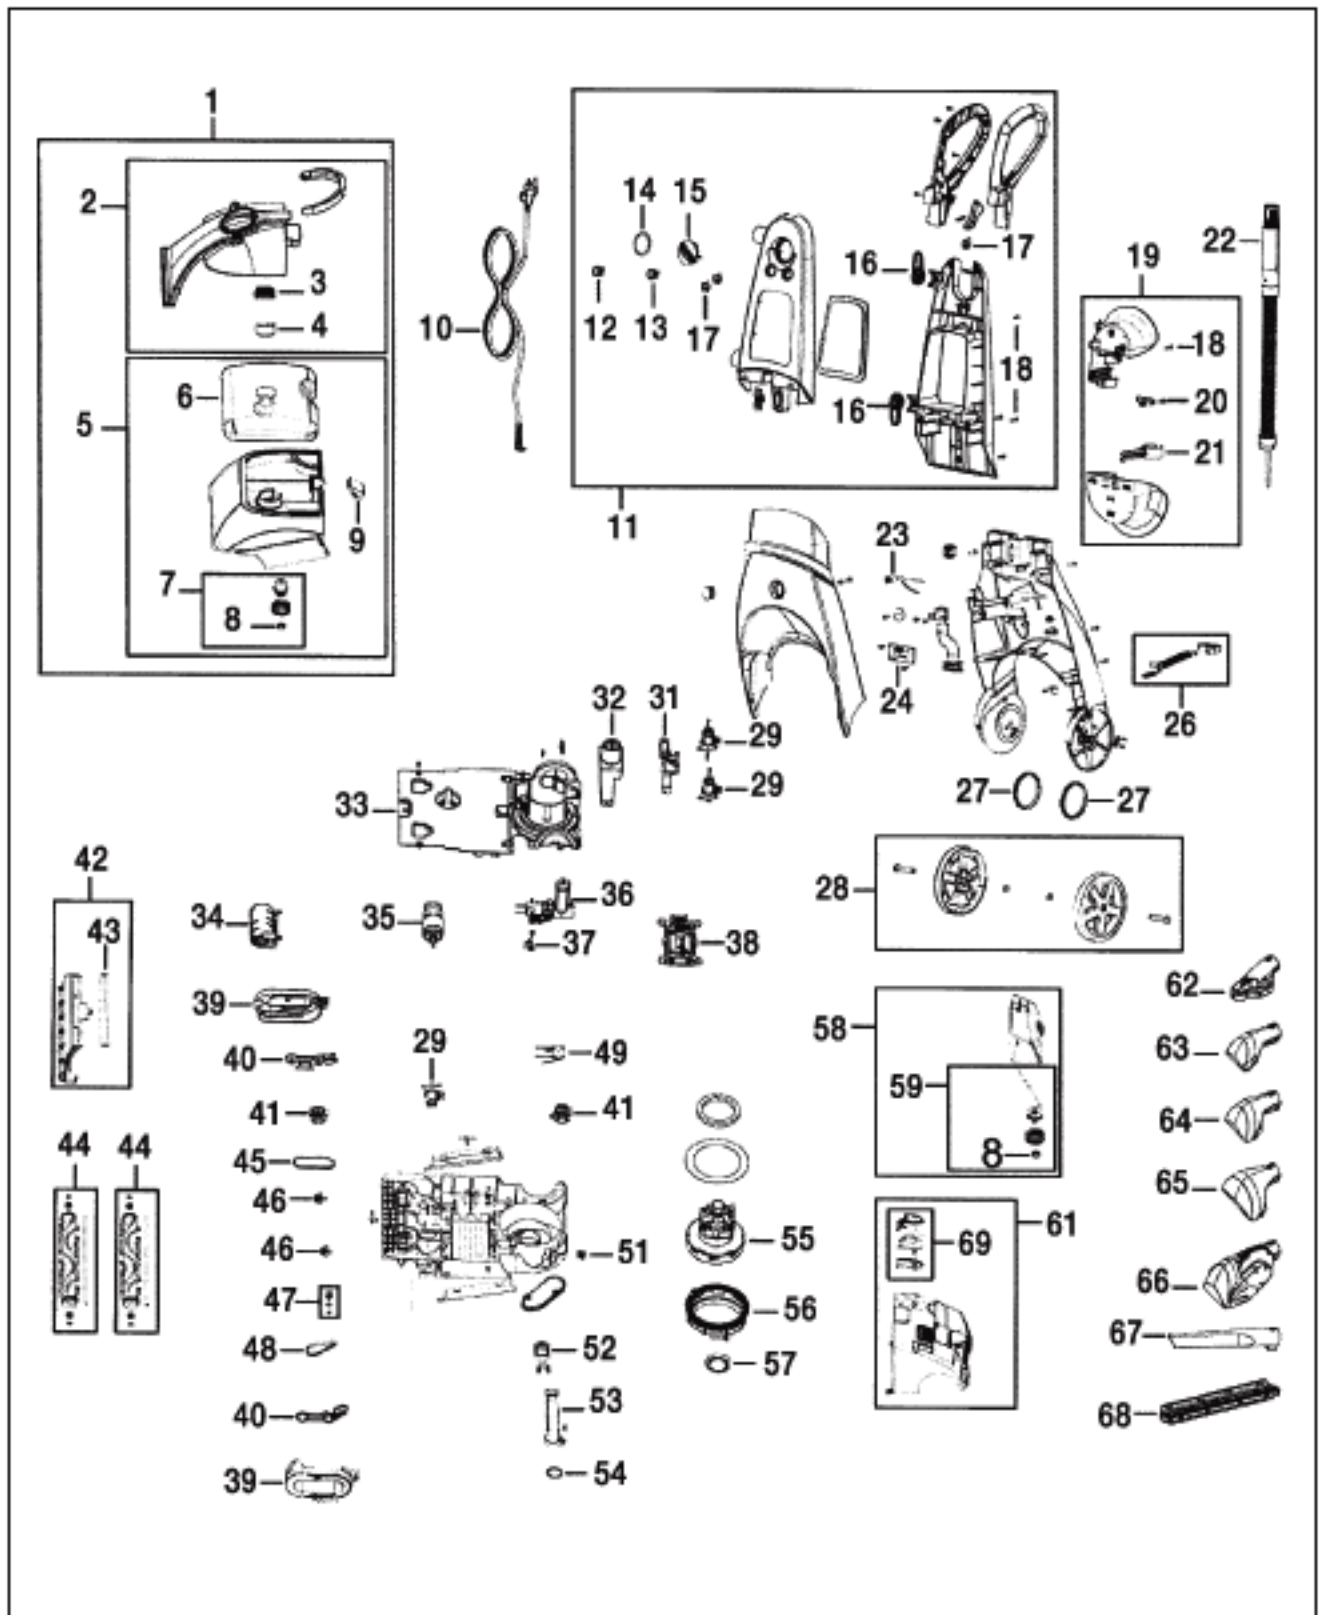

BISSELL Original & Replacement

PROHEAT 2X POWERSTEAMER SERIES 8920, 8930, 9200, 9200-2/5/C/T,
9300-C/D/P, 9400, 9400-C/H

Original & Replacement **BISSELL**

PROHEAT 2X POWERSTEAMER SERIES 8920, 8930, 9200, 9200-2/5/C/T, 9300-C/D/P, 9400, 9400-C/H