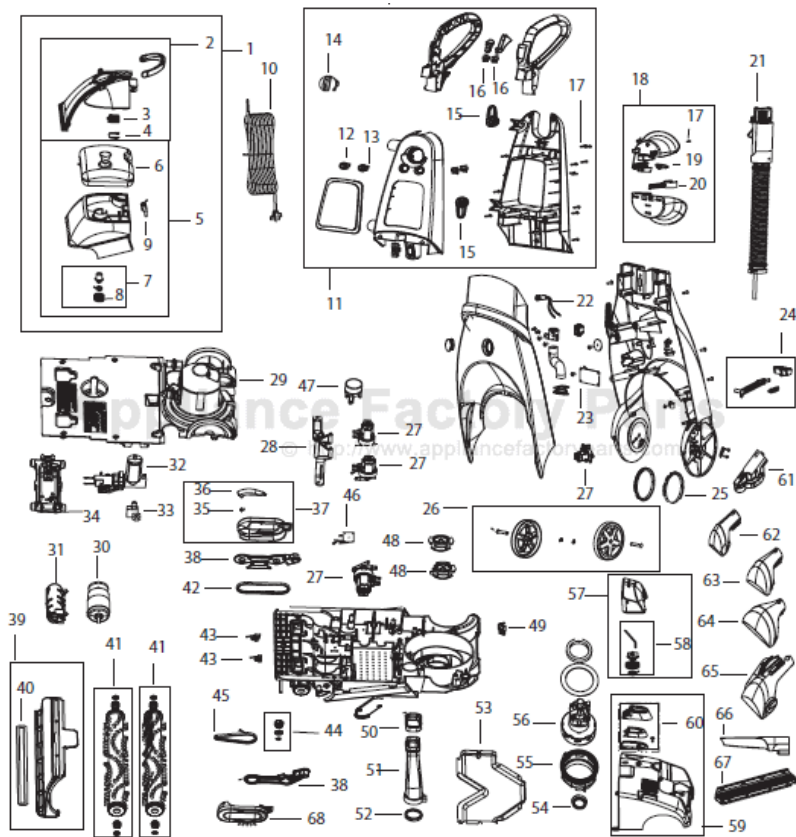

This Owner's Manual is provided and hosted by [Appliance Factory Parts](#).

Bissell 9500 Owner's Manual

[Shop genuine replacement parts for Bissell 9500](#)

[Find Your Bissell Vacuum Cleaner Parts - Select From 376 Models](#)