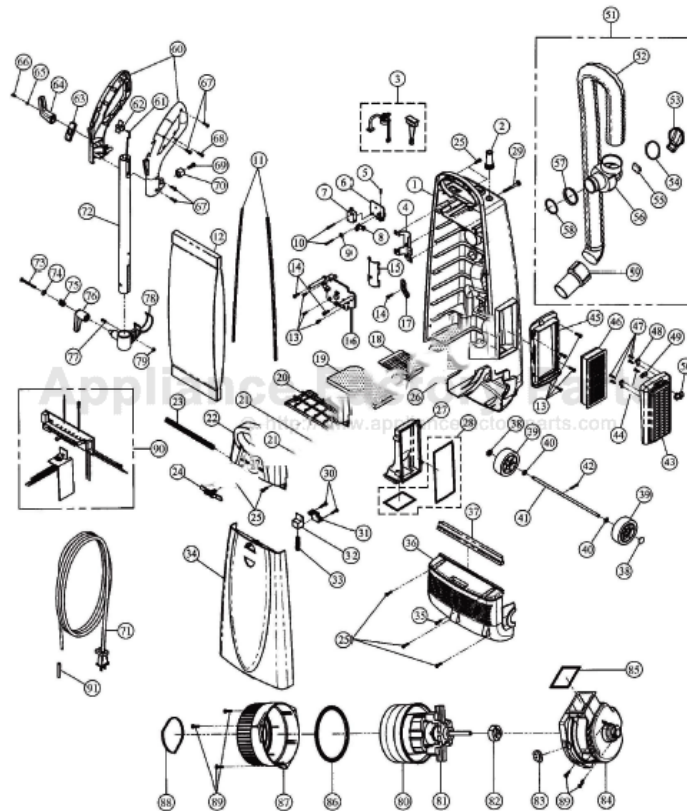

[Find Your CIRRUS Vacuum Cleaner Parts - Select From 13 Models](#)

----- Manual continues below part list -----