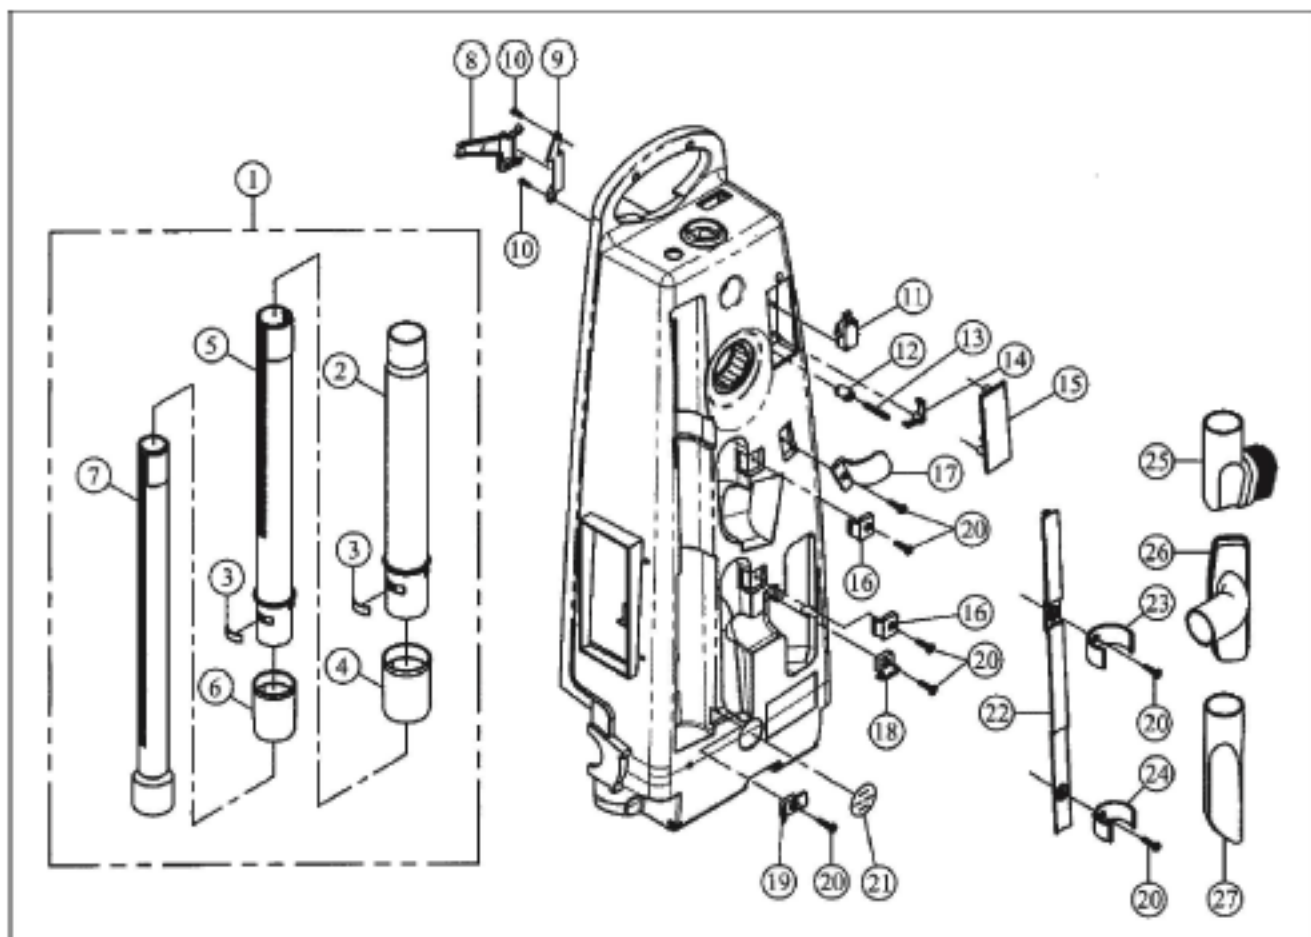

CIRRUS/PROGRADE Original & Replacement

Models CR78, CR88

KEY	PART NO.	DESCRIPTION
1	C-50000	Wand Assembly Complete (Gray)
2	C-50002	Hose Wand (Gray)
3	C-50500	Wand Lock
4	C-45010	Cuff (Large) (Gray)
5	C-50004	Center Wand (Gray)
6	C-45012	Cuff (Small) (Gray)
7	C-50006	Tool Wand (Gray)
8	C-16000	Check Bag Lever (Red)
9	C-16010	Check Bag Lever Holder (Red)
10	C-77000	Screw
11	C-34050	Switch
12	C-75100	Check Bag Round Knob
13	C-77058	Check Bag Spring
14	C-75102	Check Bag Crank

KEY	PART NO.	DESCRIPTION
15	C-75104	Check Bag Cover (Green) CR78
15	C-75106	Check Bag Cover (Blue) CR88
16	C-75080	Tool Clip (Gray)
17	C-75078	Stretch Hose Clip (Gray)
18	C-75076	Upholstery Tool Clip (Gray)
19	C-75074	Wand Retainer Clip (Gray)
20	C-77000	Screw
21	C-74000	Warning Label
22	C-75082	Motor Cord Cover (Green) CR78
22	C-75084	Motor Cord Cover (Blue) CR88
23	C-75072	Upper Wand Clip (Gray)
24	C-75070	Lower Wand Clip (Gray)
25	C-53000	Dusting Brush (Gray)
26	C-52000	Upholstery Tool (Gray)
27	C-54000	Crevice Tool (Gray)