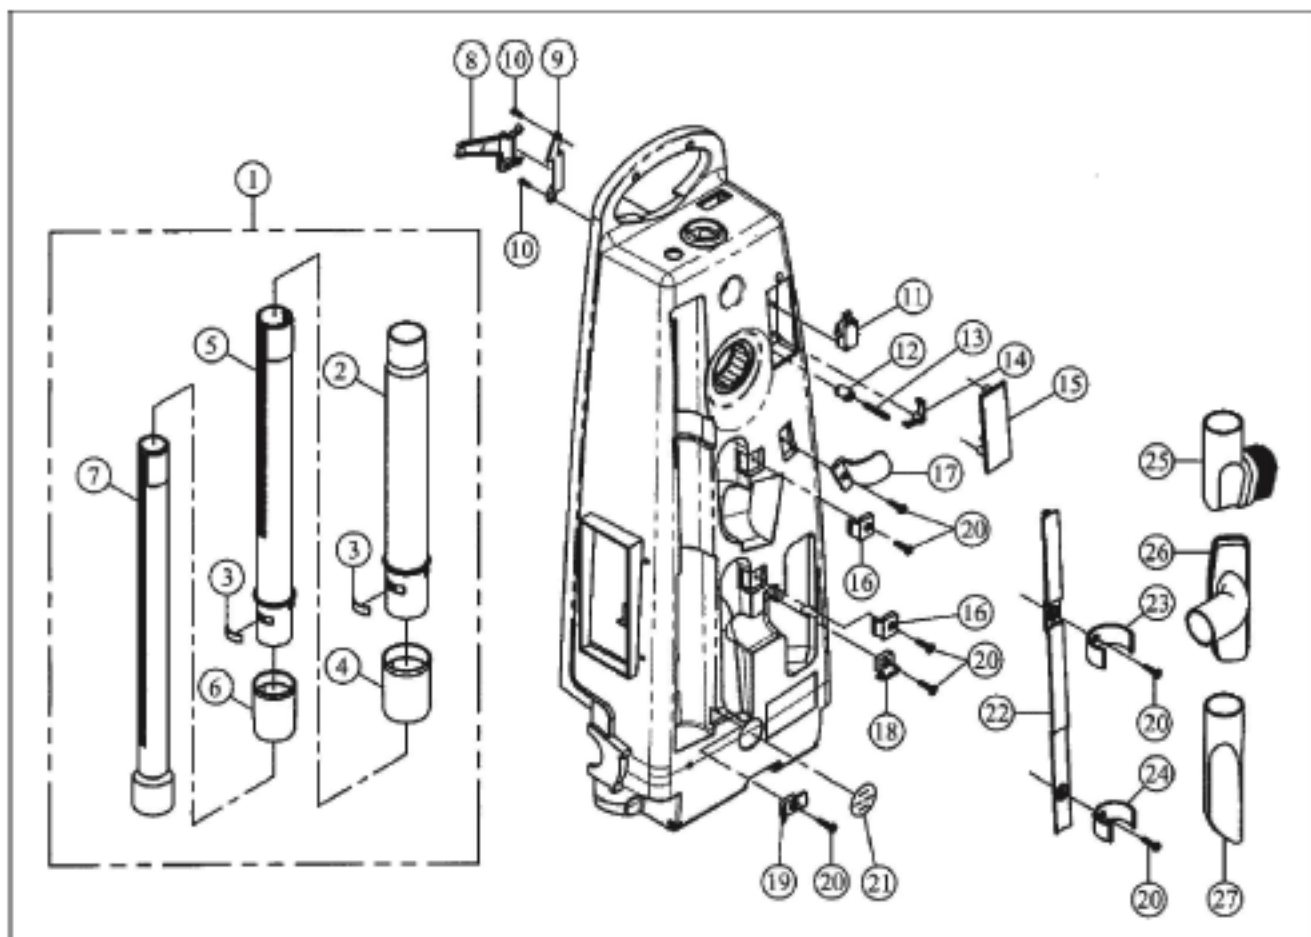

CIRRUS/PROGRADE Original & Replacement

Models CR78, CR88

KEY	PART NO.	DESCRIPTION
1	C-50000	Wand Assembly Complete (Gray)
2	C-50002	Hose Wand (Gray)
3	C-50500	Wand Lock
4	C-45010	Cuff (Large) (Gray)
5	C-50004	Center Wand (Gray)
6	C-45012	Cuff (Small) (Gray)
7	C-50006	Tool Wand (Gray)
8	C-16000	Check Bag Lever (Red)
9	C-16010	Check Bag Lever Holder (Red)
10	C-77000	Screw
11	C-34050	Switch
12	C-75100	Check Bag Round Knob
13	C-77058	Check Bag Spring
14	C-75102	Check Bag Crank

15	C-75104	Check Bag Cover (Green) CR78
15	C-75106	Check Bag Cover (Blue) CR88
16	C-75080	Tool Clip (Gray)
17	C-75078	Stretch Hose Clip (Gray)
18	C-75076	Upholstery Tool Clip (Gray)
19	C-75074	Wand Retainer Clip (Gray)
20	C-77000	Screw
21	C-74000	Warning Label
22	C-75082	Motor Cord Cover (Green) CR78
22	C-75084	Motor Cord Cover (Blue) CR88
23	C-75072	Upper Wand Clip (Gray)
24	C-75070	Lower Wand Clip (Gray)
25	C-53000	Dusting Brush (Gray)
26	C-52000	Upholstery Tool (Gray)
27	C-54000	Crevice Tool (Gray)