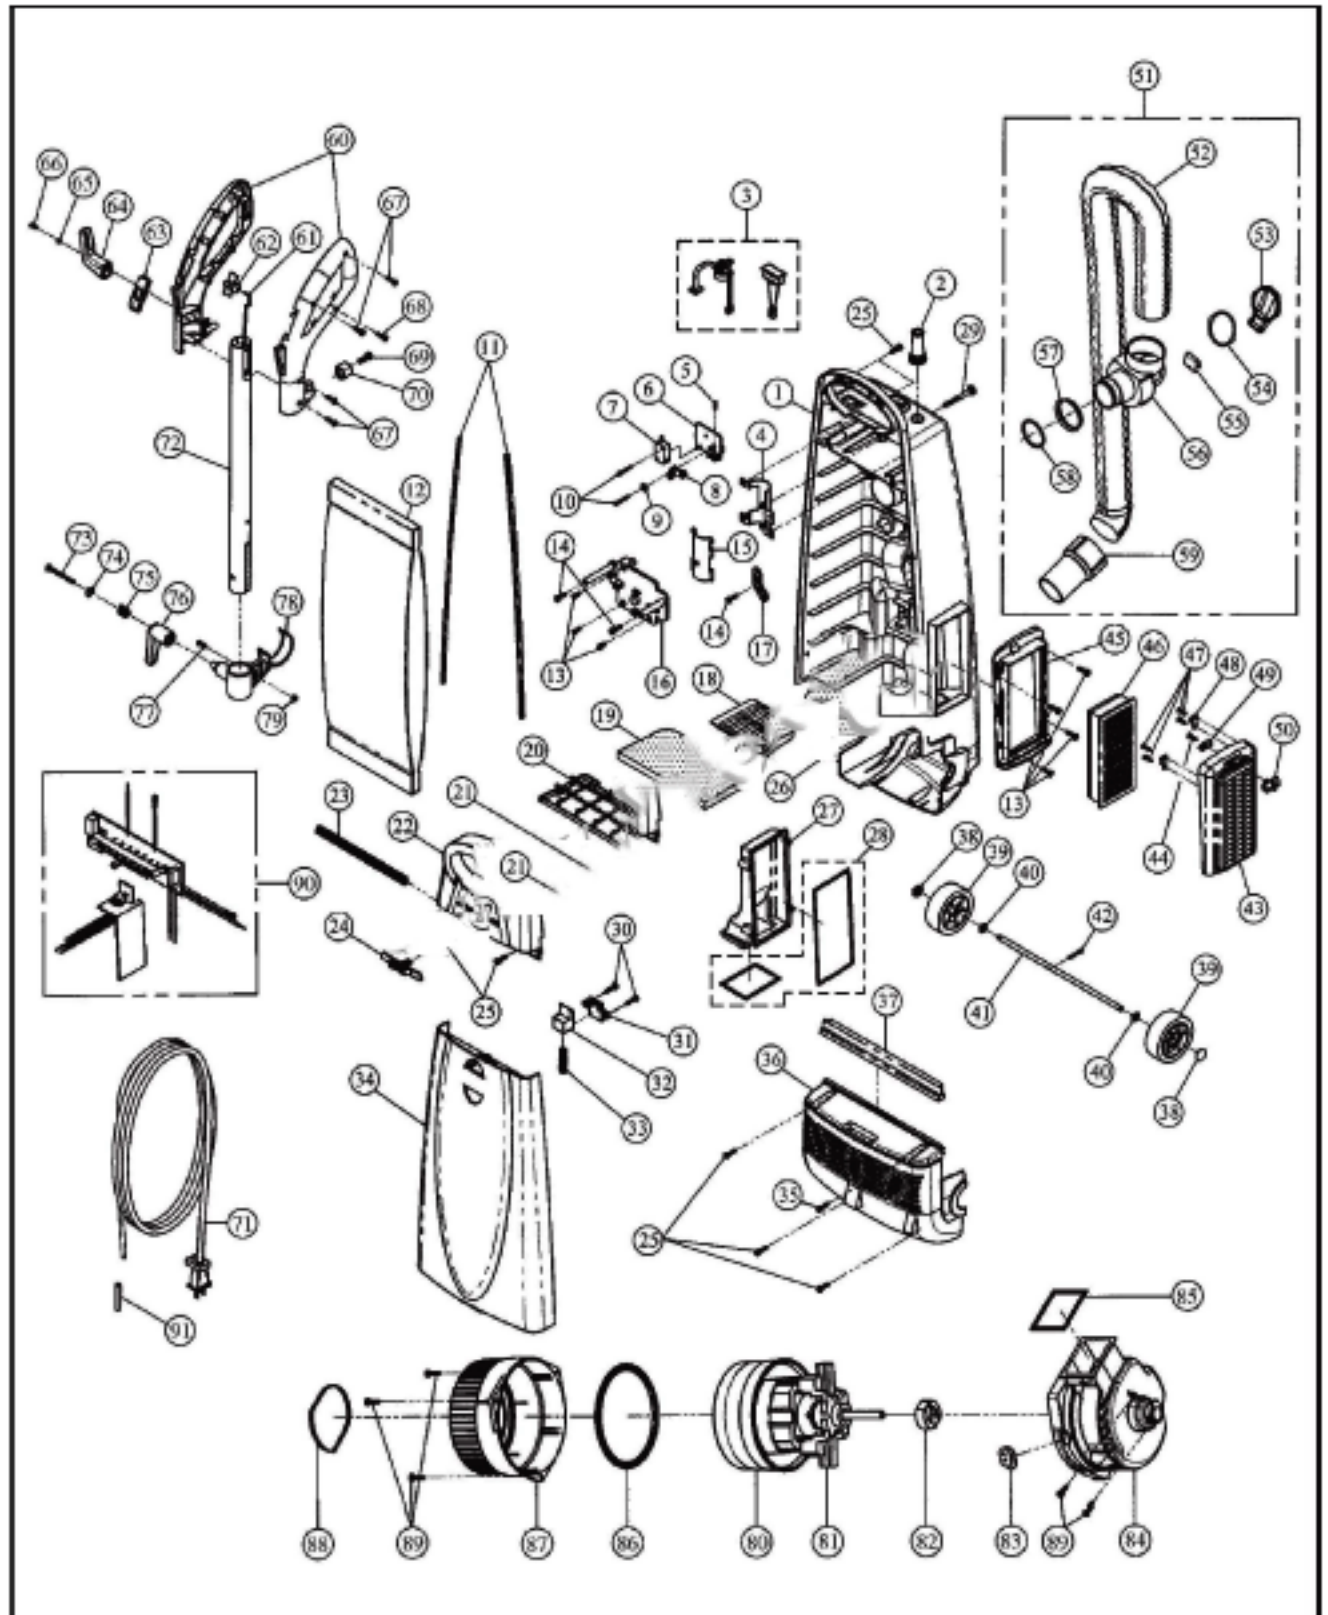

CIRRUS/PROGRADE Original & Replacement

Model CR88

Original & Replacement **CIRRUS/PROGRADE**

Model CR88

KEY	PART NO	DESCRIPTION	KEY	PART NO	DESCRIPTION
1	C-75010	Dust Compartment (Blue)	48	C-75890	Filter Cover Fitting
2	C-32002	Rubber Boot (Gray)	49	C-75895	Filter Cover Knob Fitting
3	C-36401	Vacuum Sensor & Full Bag Indicator	50	C-75896	Filter Cover Knob (Gray)
4	C-70590	Handle Fitting (Rear)	51	C-40003	Stretch Hose Complete (Gray)
5	C-77023	Switch Activator Spring	52	C-40052	Stretch Hose
6	C-75092	Switch Mounting Plate	53	C-75057	Suction Inlet Lid (Gray)
7	C-36000	Switch	54	C-76020	Suction Inlet Lid Seal
8	C-34520	Switch Activator	55	C-77031	Suction Inlet Lid Spring
9	C-77024	Plastic Washer	56	C-75055	Suction Inlet (Gray)
10	C-77025	Screw	57	C-76080	Suction Inlet Seal (Large)
11	C-76900	Dust Compartment Side Seals	58	C-76081	Suction Inlet Seal (Small)
12	C-14000	Paper Bag 6 Pk	59	C-45000	Hose Cuff (Gray)
13	C-77003	Screw	60	C-70251	Handle Grip (Gray)
14	C-77032	Screw	61	C-34500	Handle Lever Rod
15	C-70591	Handle Fitting (Front)	62	C-34505	Switch Knob
16	C-75090	Printed Circuit Board Holder	63	C-34511	Switch Window (Gray)
17	C-32002	Cord Holder (Black)	64	C-70506	Upper Cord Hook (Gray)
18	C-18402	Filter Supporter Screen	65	C-77014	Spring Washer
19	C-18005	Secondary Filter	66	C-77012	Screw
20	C-18422	Bag Support (Red)	67	C-77000	Screw
21	C-75700	LED Light Window (Clear)	68	C-77000	Screw
22	C-75906	Switch Housing Cover (Blue)	69	C-77019	Screw
23	C-76902	Dust Cover Seal	70	C-70750	Handle Grip Bushing (Gray)
24	C-75590	Slide Knob (Gray)	71	C-30005	Power Cord 33' 17/2 (Gray)
25	C-77026	Screw	72	C-70005	Handle Tube
26	C-76022	Motor Compartment Seals	73	C-77020	Screw
27	C-75899	Motor Exhaust Housing W/Gasket	74	C-77005	Washer
29	C-77030	Handle Screw	75	C-77010	Cord Hook Spring
30	C-70000	Screw	76	C-70505	Lower Cord Hook (Gray)
31	C-75804	Latch Bracket (Gray)	77	C-77021	Screw
32	C-75027	Cover Latch (Gray)	78	C-70705	Stretch Hose Holder (Gray)
33	C-77027	Cover Latch Spring (Gray)	79	C-77022	Nut
34	C-75504	Dust Compartment Cover (Blue)	80	C-60010	Lamb Motor Twin Fan
35	C-70000	Screw	81	C-63000	Carbon Brush
36	C-75038	Motor Cover Assembly (Blue)	82	C-62010	Motor Mount (Front)
37	C-76010	Motor Cover Seal	83	C-32600	Cord Clip Rubber
38	C-71505	Cap Nut	84	C-62020	Motor Support Cover (Black)
39	C-71001	Rear Wheel (Black)	85	C-76030	Motor Support Cover Foam
40	C-77033	Washer	86	C-62025	Motor Mount (Rear)
41	C-71003	Rear Wheel Shaft	87	C-62033	Motor Support Housing (Black)
42	C-77034	Screw	88	C-76033	Motor Support Housing Foam
43	C-75824	Filter Cover (Blue)	89	C-70000	Screw
44	C-77035	Screw	90	C-36050	Printed Circuit Board
45	C-75828	Filter Holder (Blue)	91	C-32090	Cord Protector
46	C-18054	HEPA Filter			
47	C-77035	Screw			