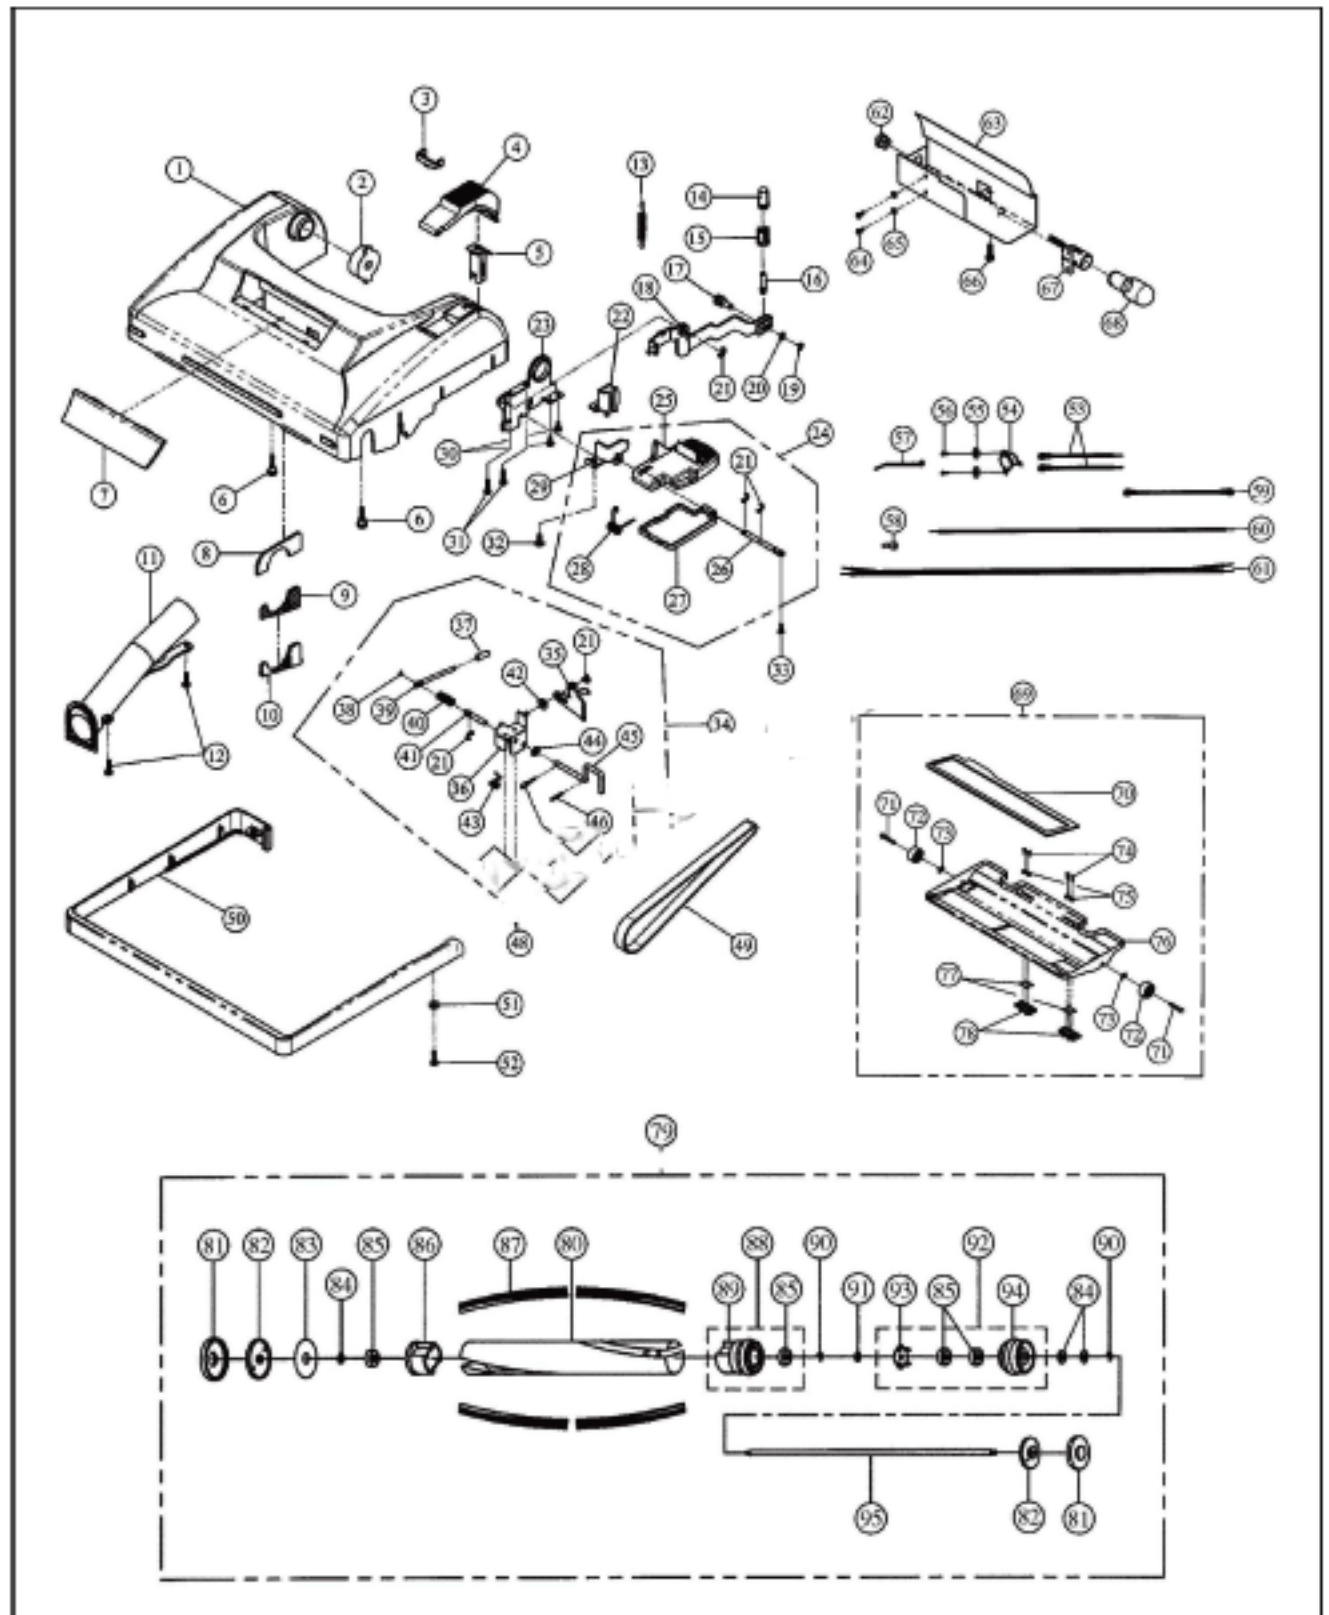

CIRRUS/PROGRADE Original & Replacement

Model CR88

Original & Replacement **CIRRUS/PROGRADE**

Model CR88

KEY	PART NO.	DESCRIPTION	KEY	PART NO.	DESCRIPTION
1	C-73004	Nozzle Housing (Blue)	53	C-36908	Lead Wire (Black)
2	C-73400	Plastic Bushing (Black)	54	C-36005	Thermal Switch
3	C-73630	Clutch Pedal Pivot (Gray)	55	C-77005	Washer
4	C-73632	Carpet/Floor Pedal (Gray)	56	C-77047	Screw
5	C-73634	Clutch Pedal Ring Holder (Black)	57	C-32003	Cord Clip
6	C-77039	Bottom Plate Lock Screw	58	SS-3270	Wire Nut
7	C-73410	Clear Lens	59	C-36906	Lead Wire Black
8	C-73480	Nozzle Housing Felt Packing	60	C-36904	Lead Wire White
9	C-73484	Vented Support Felt Packing	61	C-36902	Lead Wire White
10	C-73482	Vented Support Fitting	62	C-36914	Wire Bushing
11	C-73432	Nozzle Inlet (Gray)	63	C-73412	Reflector
12	C-77040	Screw	64	C-77046	Screw
13	C-77048	Clutch Crank Rod Spring	65	C-77045	Spring Washer
14	C-73635	Upper Clutch Pedal Ring (Black)	66	C-70000	Screw
15	C-73636	Lower Clutch Pedal Ring (Black)	67	C-73414	Bulb Socket
16	C-73637	Clutch Pedal Ring Pin	68	FA-3515	Light Bulb
17	C-73638	Clutch Crank Rod Pin	69	C-76100	Bottom Plate Assembly
18	C-73647	Clutch Crank Rod Ass'y (Includes Items 16-23, 30)	70	C-76001	Bottom Plate Seal
19	C-77049	E-Clip	71	C-71010	Front Plate Wheel Pin
20	C-77050	Washer	72	C-71011	Front Wheel (Black)
21	C-77051	E-Clip	73	C-77015	Push-On Nut
22	NLA	Clutch Crank Rod Pin Holder (Order	74	C-77016	Screw
23	C-73641	Pedal Frame Holder	>75	C-77017	Bottom Plate Latch Washer
24	C-73642	Foot Pedal Complete (Gray)	76	C-76101	Bottom Plate
25	C-73643	Foot Pedal (Gray)	77	C-77018	Bottom Plate Latch Spring
26	C-73782	Foot Pedal Shaft	78	C-76400	Bottom Plate Latch (Black)
27	C-73792	Rear Belt Cover (Gray)	79	C-20002	Agitator Assembly
28	C-77052	Foot Pedal Spring	80	C-20500	Agitator Core
29	C-73646	Pedal Frame	81	C-20510	Rubber End Cover (Black)
30	C-77046	Screw	82	C-20512	End Cap
31	C-77043	Screw	83	C-77036	Agitator Felt Washer
32	C-77052	Screw	84	C-77037	Washer
33	C-77032	Screw	85	C-62000	Agitator Bearing
34	C-73500	Clutch Crank Rod Frame Complete	86	C-20514	Agitator Bearing Holder
35	C-73502	Clutch Crank Rod	87	C-22000	Brush Strip
36	C-73504	Clutch Crank Rod Frame	88	C-20524	Clutch Pulley (Large) Complete
37	NLA	Clutch Lever Boot (Order C-73500)	89	C-20525	Clutch Pulley (Large)
38	C-77053	E-Clip	90	C-77028	E-Clip
39	C-73508	Clutch Lever	91	C-77038	Washer
40	C-77054	Clutch Crank Rod Spring	92	C-20526	Clutch Pulley (Small) Complete
41	C-73501	Clutch Crank Rod Frame Shaft	93	C-20528	Clutch Pulley (Small) Cover
42	C-77055	Washer	94	C-20527	Clutch Pulley (Small)
43	C-77056	Rod Frame Shaft Spring	95	C-20522	Agitator Shaft
44	C-77037	Washer			
45	C-73512	Clutch Crank Rod			
46	C-77057	Spring Pin			
47	C-73514	Clutch Crank Rod Pin			
48	C-77032	Screw			
49	C-10000	Belt 2 Pk			
50	C-74102	Furniture Guard (Gray)			
51	C-77044	Washer			
52	C-77000	Screw