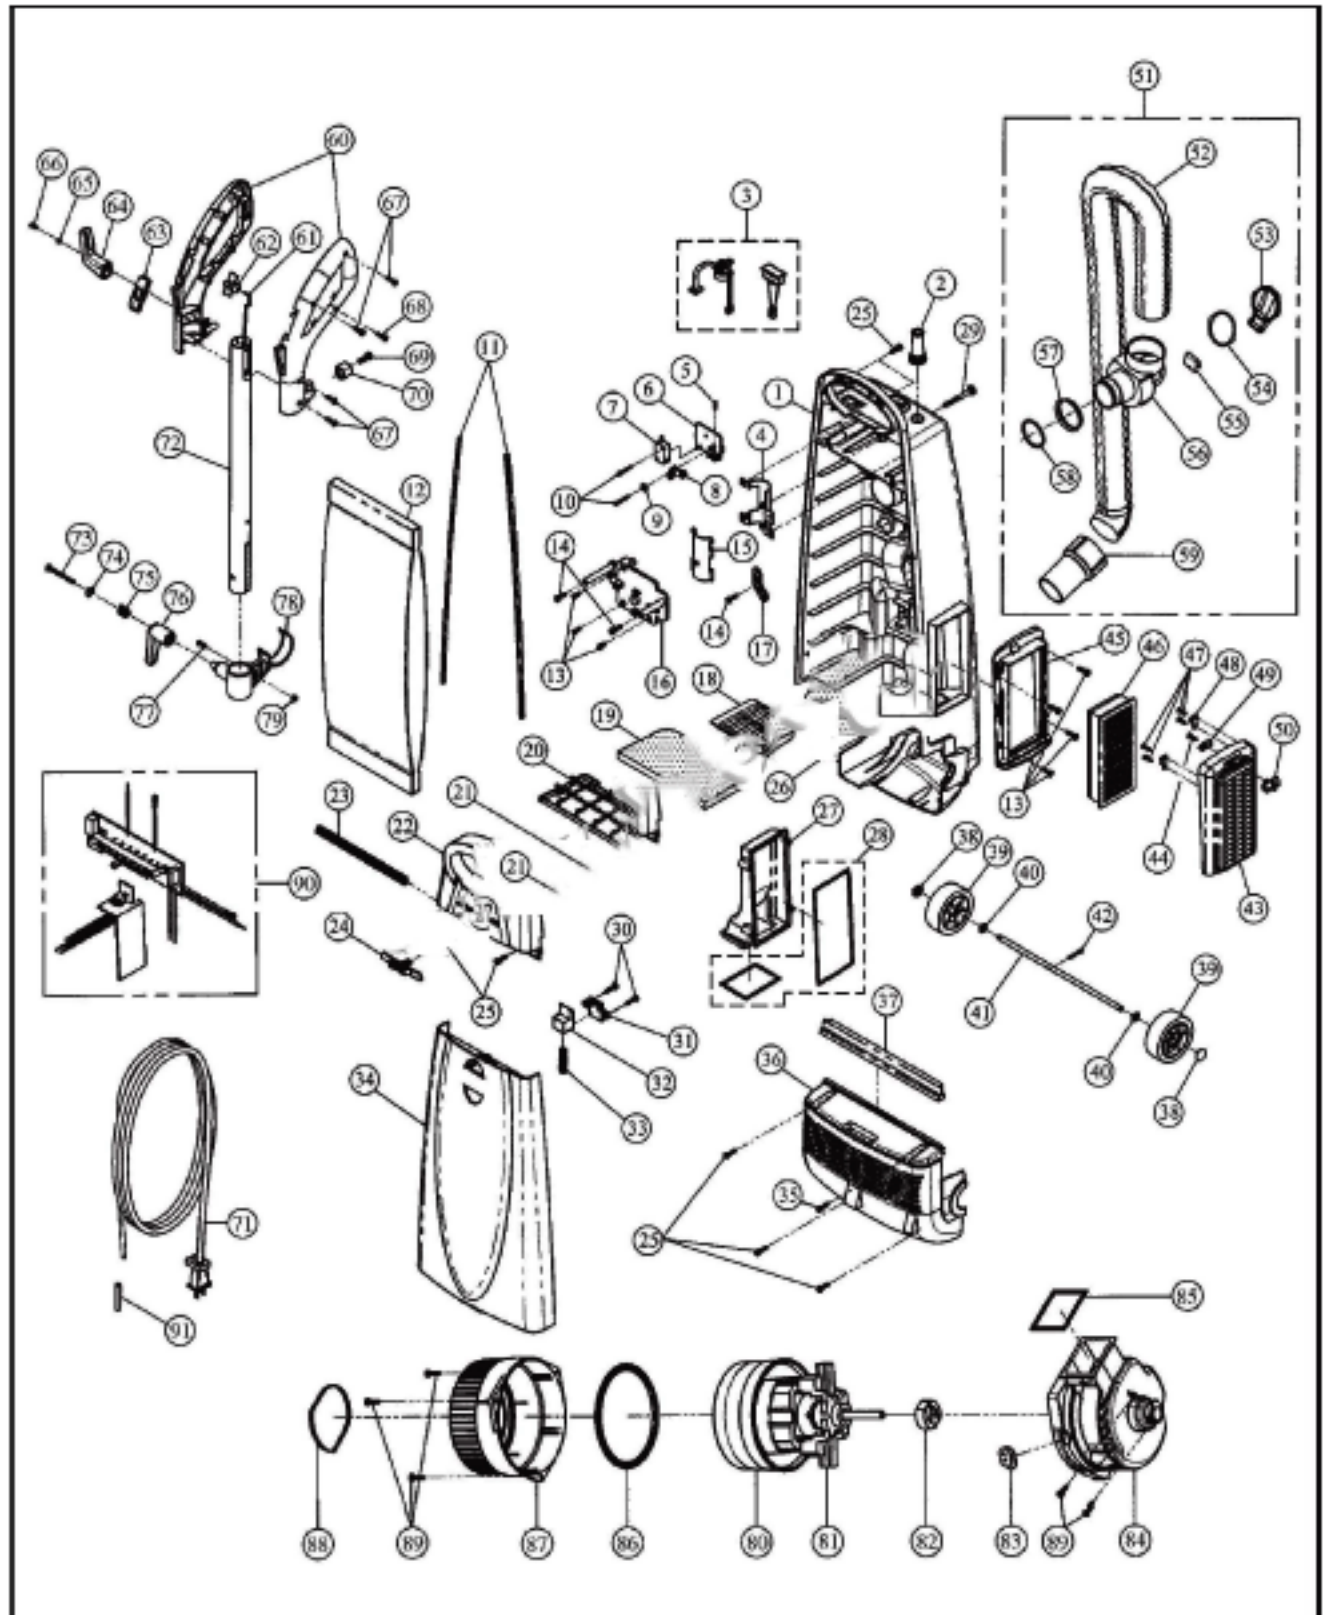

CIRRUS/PROGRADE Original & Replacement

Model CR88

Original & Replacement **CIRRUS/PROGRADE**

Model CR88

KEY	PART NO	DESCRIPTION	KEY	PART NO	DESCRIPTION
1	C-75010	Dust Compartment (Blue)	48	C-75890	Filter Cover Fitting
2	C-32002	Rubber Boot (Gray)	49	C-75895	Filter Cover Knob Fitting
3	C-36401	Vacuum Sensor & Full Bag Indicator	50	C-75896	Filter Cover Knob (Gray)
4	C-70590	Handle Fitting (Rear)	51	C-40003	Stretch Hose Complete (Gray)
5	C-77023	Switch Activator Spring	52	C-40052	Stretch Hose
6	C-75092	Switch Mounting Plate	53	C-75057	Suction Inlet Lid (Gray)
7	C-36000	Switch	54	C-76020	Suction Inlet Lid Seal
8	C-34520	Switch Activator	55	C-77031	Suction Inlet Lid Spring
9	C-77024	Plastic Washer	56	C-75055	Suction Inlet (Gray)
10	C-77025	Screw	57	C-76080	Suction Inlet Seal (Large)
11	C-76900	Dust Compartment Side Seals	58	C-76081	Suction Inlet Seal (Small)
12	C-14000	Paper Bag 6 Pk	59	C-45000	Hose Cuff (Gray)
13	C-77003	Screw	60	C-70251	Handle Grip (Gray)
14	C-77032	Screw	61	C-34500	Handle Lever Rod
15	C-70591	Handle Fitting (Front)	62	C-34505	Switch Knob
16	C-75090	Printed Circuit Board Holder	63	C-34511	Switch Window (Gray)
17	C-32002	Cord Holder (Black)	64	C-70506	Upper Cord Hook (Gray)
18	C-18402	Filter Supporter Screen	65	C-77014	Spring Washer
19	C-18005	Secondary Filter	66	C-77012	Screw
20	C-18422	Bag Support (Red)	67	C-77000	Screw
21	C-75700	LED Light Window (Clear)	68	C-77000	Screw
22	C-75906	Switch Housing Cover (Blue)	69	C-77019	Screw
23	C-76902	Dust Cover Seal	70	C-70750	Handle Grip Bushing (Gray)
24	C-75590	Slide Knob (Gray)	71	C-30005	Power Cord 33' 17/2 (Gray)
25	C-77026	Screw	72	C-70005	Handle Tube
26	C-76022	Motor Compartment Seals	73	C-77020	Screw
27	C-75899	Motor Exhaust Housing W/Gasket	74	C-77005	Washer
29	C-77030	Handle Screw	75	C-77010	Cord Hook Spring
30	C-70000	Screw	76	C-70505	Lower Cord Hook (Gray)
31	C-75804	Latch Bracket (Gray)	77	C-77021	Screw
32	C-75027	Cover Latch (Gray)	78	C-70705	Stretch Hose Holder (Gray)
33	C-77027	Cover Latch Spring (Gray)	79	C-77022	Nut
34	C-75504	Dust Compartment Cover (Blue)	80	C-60010	Lamb Motor Twin Fan
35	C-70000	Screw	81	C-63000	Carbon Brush
36	C-75038	Motor Cover Assembly (Blue)	82	C-62010	Motor Mount (Front)
37	C-76010	Motor Cover Seal	83	C-32600	Cord Clip Rubber
38	C-71505	Cap Nut	84	C-62020	Motor Support Cover (Black)
39	C-71001	Rear Wheel (Black)	85	C-76030	Motor Support Cover Foam
40	C-77033	Washer	86	C-62025	Motor Mount (Rear)
41	C-71003	Rear Wheel Shaft	87	C-62033	Motor Support Housing (Black)
42	C-77034	Screw	88	C-76033	Motor Support Housing Foam
43	C-75824	Filter Cover (Blue)	89	C-70000	Screw
44	C-77035	Screw	90	C-36050	Printed Circuit Board
45	C-75828	Filter Holder (Blue)	91	C-32090	Cord Protector
46	C-18054	HEPA Filter			
47	C-77035	Screw