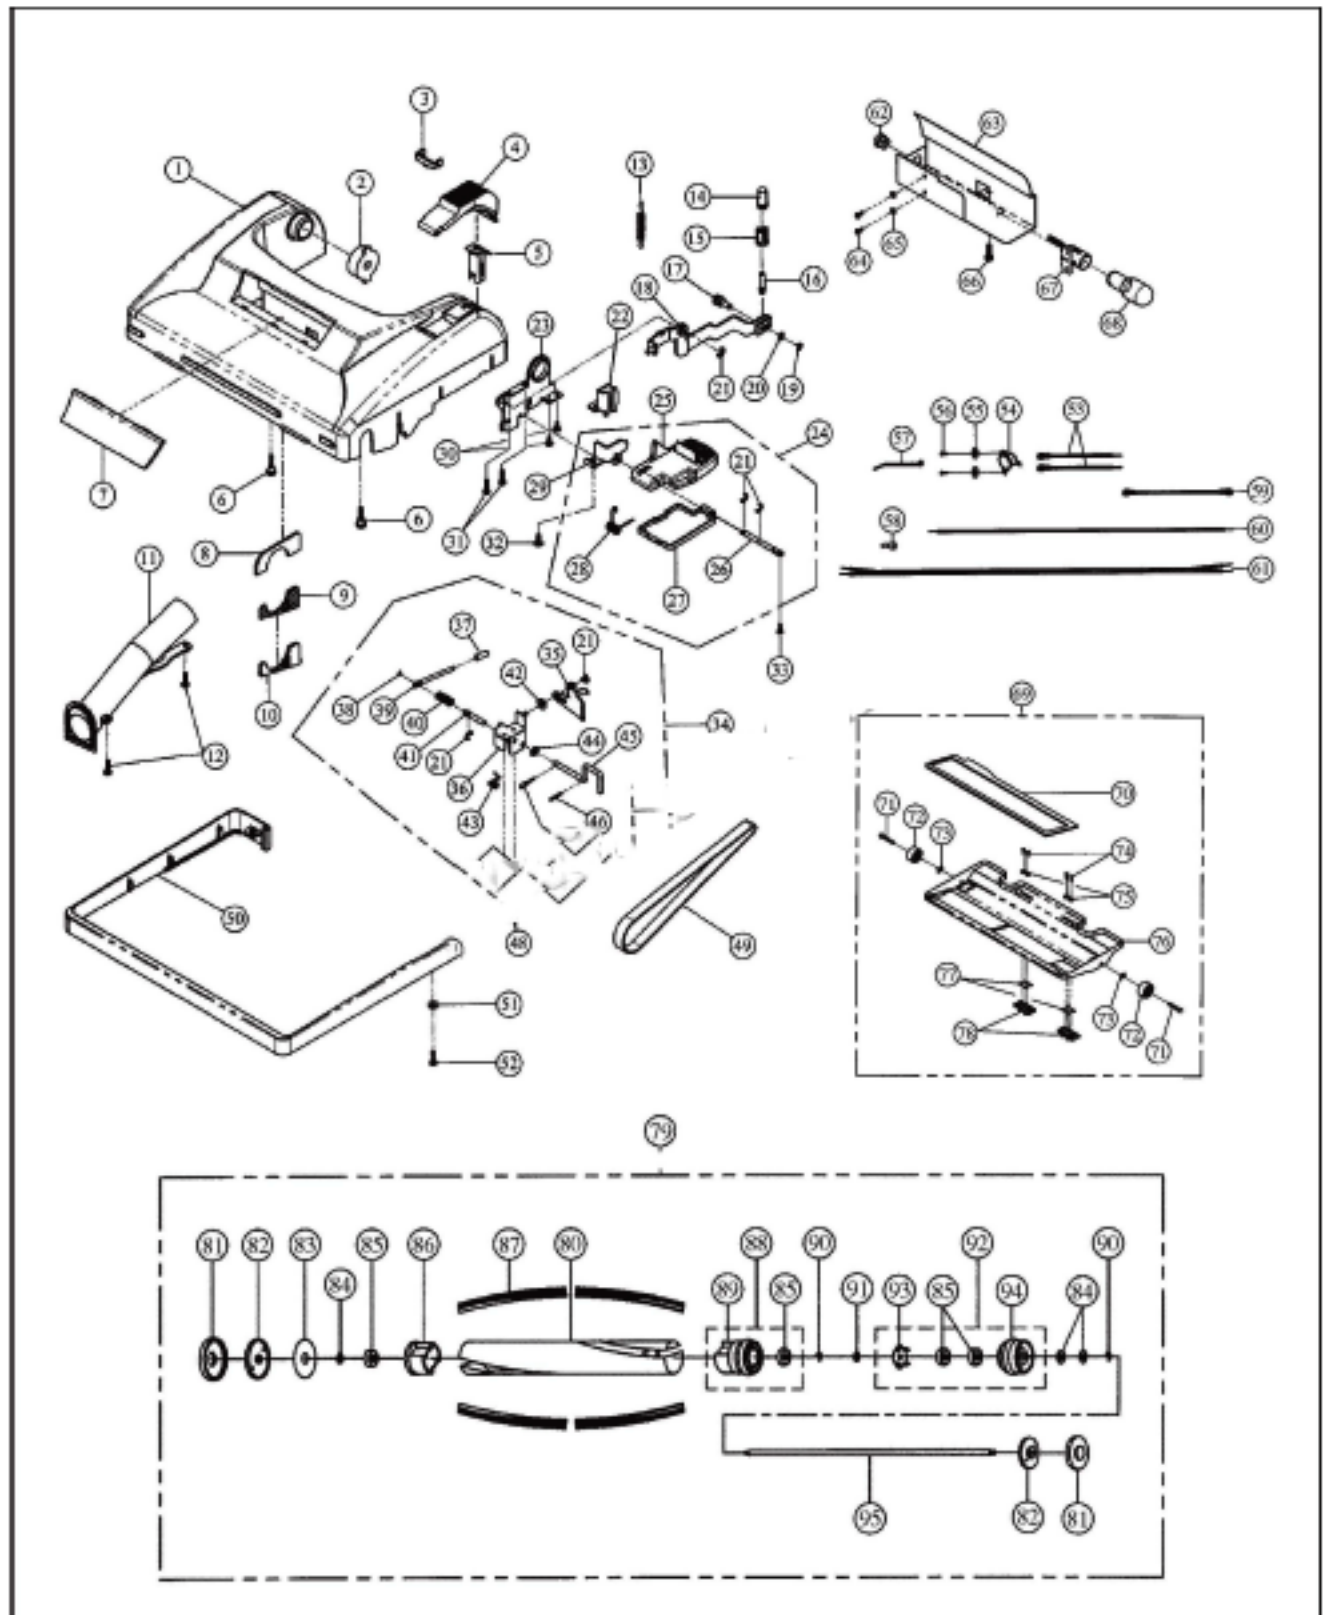

CIRRUS/PROGRADE Original & Replacement

Model CR88

Original & Replacement **CIRRUS/PROGRADE**

Model CR88

KEY	PART NO.	DESCRIPTION	KEY	PART NO.	DESCRIPTION
1	C-73004	Nozzle Housing (Blue)	53	C-36908	Lead Wire (Black)
2	C-73400	Plastic Bushing (Black)	54	C-36005	Thermal Switch
3	C-73630	Clutch Pedal Pivot (Gray)	55	C-77005	Washer
4	C-73632	Carpet/Floor Pedal (Gray)	56	C-77047	Screw
5	C-73634	Clutch Pedal Ring Holder (Black)	57	C-32003	Cord Clip
6	C-77039	Bottom Plate Lock Screw	58	SS-3270	Wire Nut
7	C-73410	Clear Lens	59	C-36906	Lead Wire Black
8	C-73480	Nozzle Housing Felt Packing	60	C-36904	Lead Wire White
9	C-73484	Vented Support Felt Packing	61	C-36902	Lead Wire White
10	C-73482	Vented Support Fitting	62	C-36914	Wire Bushing
11	C-73432	Nozzle Inlet (Gray)	63	C-73412	Reflector
12	C-77040	Screw	64	C-77046	Screw
13	C-77048	Clutch Crank Rod Spring	65	C-77045	Spring Washer
14	C-73635	Upper Clutch Pedal Ring (Black)	66	C-70000	Screw
15	C-73636	Lower Clutch Pedal Ring (Black)	67	C-73414	Bulb Socket
16	C-73637	Clutch Pedal Ring Pin	68	FA-3515	Light Bulb
17	C-73638	Clutch Crank Rod Pin	69	C-76100	Bottom Plate Assembly
18	C-73647	Clutch Crank Rod Ass'y (Includes Items 16-23, 30)	70	C-76001	Bottom Plate Seal
19	C-77049	E-Clip	71	C-71010	Front Plate Wheel Pin
20	C-77050	Washer	72	C-71011	Front Wheel (Black)
21	C-77051	E-Clip	73	C-77015	Push-On Nut
22	NLA	Clutch Crank Rod Pin Holder (Order	74	C-77016	Screw
23	C-73641	Pedal Frame Holder	75	C-77017	Bottom Plate Latch Washer
24	C-73642	Foot Pedal Complete (Gray)	76	C-76101	Bottom Plate
25	C-73643	Foot Pedal (Gray)	77	C-77018	Bottom Plate Latch Spring
26	C-73782	Foot Pedal Shaft	78	C-76400	Bottom Plate Latch (Black)
27	C-73792	Rear Belt Cover (Gray)	79	C-20002	Agitator Assembly
28	C-77052	Foot Pedal Spring	80	C-20500	Agitator Core
29	C-73646	Pedal Frame	81	C-20510	Rubber End Cover (Black)
30	C-77046	Screw	82	C-20512	End Cap
31	C-77043	Screw	83	C-77036	Agitator Felt Washer
32	C-77052	Screw	84	C-77037	Washer
33	C-77032	Screw	85	C-62000	Agitator Bearing
34	C-73500	Clutch Crank Rod Frame Complete	86	C-20514	Agitator Bearing Holder
35	C-73502	Clutch Crank Rod	87	C-22000	Brush Strip
36	C-73504	Clutch Crank Rod Frame	88	C-20524	Clutch Pulley (Large) Complete
37	NLA	Clutch Lever Boot (Order C-73500)	89	C-20525	Clutch Pulley (Large)
38	C-77053	E-Clip	90	C-77028	E-Clip
39	C-73508	Clutch Lever	91	C-77038	Washer
40	C-77054	Clutch Crank Rod Spring	92	C-20526	Clutch Pulley (Small) Complete
41	C-73501	Clutch Crank Rod Frame Shaft	93	C-20528	Clutch Pulley (Small) Cover
42	C-77055	Washer	94	C-20527	Clutch Pulley (Small)
43	C-77056	Rod Frame Shaft Spring	95	C-20522	Agitator Shaft
44	C-77037	Washer			
45	C-73512	Clutch Crank Rod			
46	C-77057	Spring Pin			
47	C-73514	Clutch Crank Rod Pin			
48	C-77032	Screw			
49	C-10000	Belt 2 Pk			
50	C-74102	Furniture Guard (Gray)			
51	C-77044	Washer			
52	C-77000	Screw