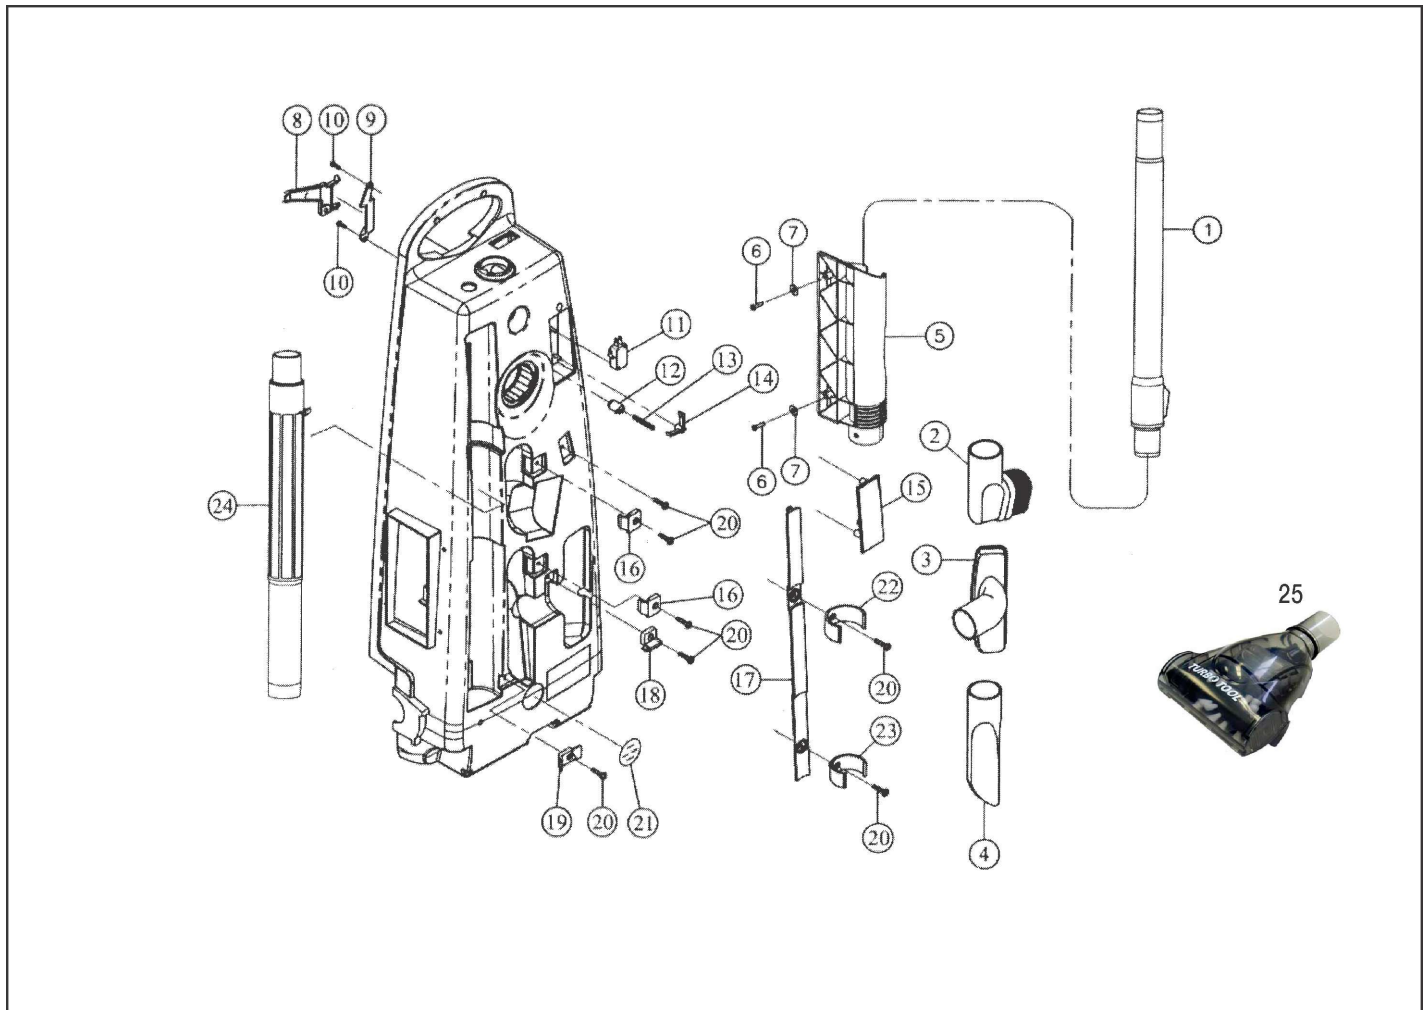

CIRRUS/PROGRADE Original & Replacement

Models CR79, CR89, CR99

KEY	PART NO	DESCRIPTION	KEY	PART NO.	DESCRIPTION
1	C-50008	Telescopic Wand Complete Metal	15	C-75104	Check Bag Cover (Green) CR79
2	C-53000	Dusting Brush (Gray)	15	C-75106	Check Bag Cover (Blue) CR89
3	C-52000	Upholstery Tool (Gray)	16	C-75080	Tool Clip (Gray)
4	C-54000	Crevice Tool (Gray)	17	C-75082	Motor Cord Cover (Green) CR79
5	C-75061	Wand Retainer CR79 Green	17	C-75084	Motor Cord Cover (Blue) CR89, CR99
5	C-75062	Wand Retainer CR89 Blue	18	C-75076	Upholstery Tool Clip (Gray)
6	C-77000	Screw	19	C-75074	Wand Retainer Clip (Gray)
7	C-77005	Washer	20	C-77000	Screw
8	C-16000	Check Bag Lever (Red)	21	C-74000	Warning Label
9	C-16010	Check Bag Lever Holder (Red)	22	C-75072	Upper Wand Clip (Gray)
10	C-77000	Screw	23	C-75070	Loer Wand Clip (Gray)
11	C-34050	Switch	24	C-50009	Plastic Extension Wand
12	C-75100	Check Bag Round Knob	25	FA-5716	Air-Driven Upholstery Nozzle CR99
13	C-77058	Check Bag Spring		RO-UTT020	Belt For Air-Driven Upholstery Tool CR99
14	C-75102	Check Bag Crank