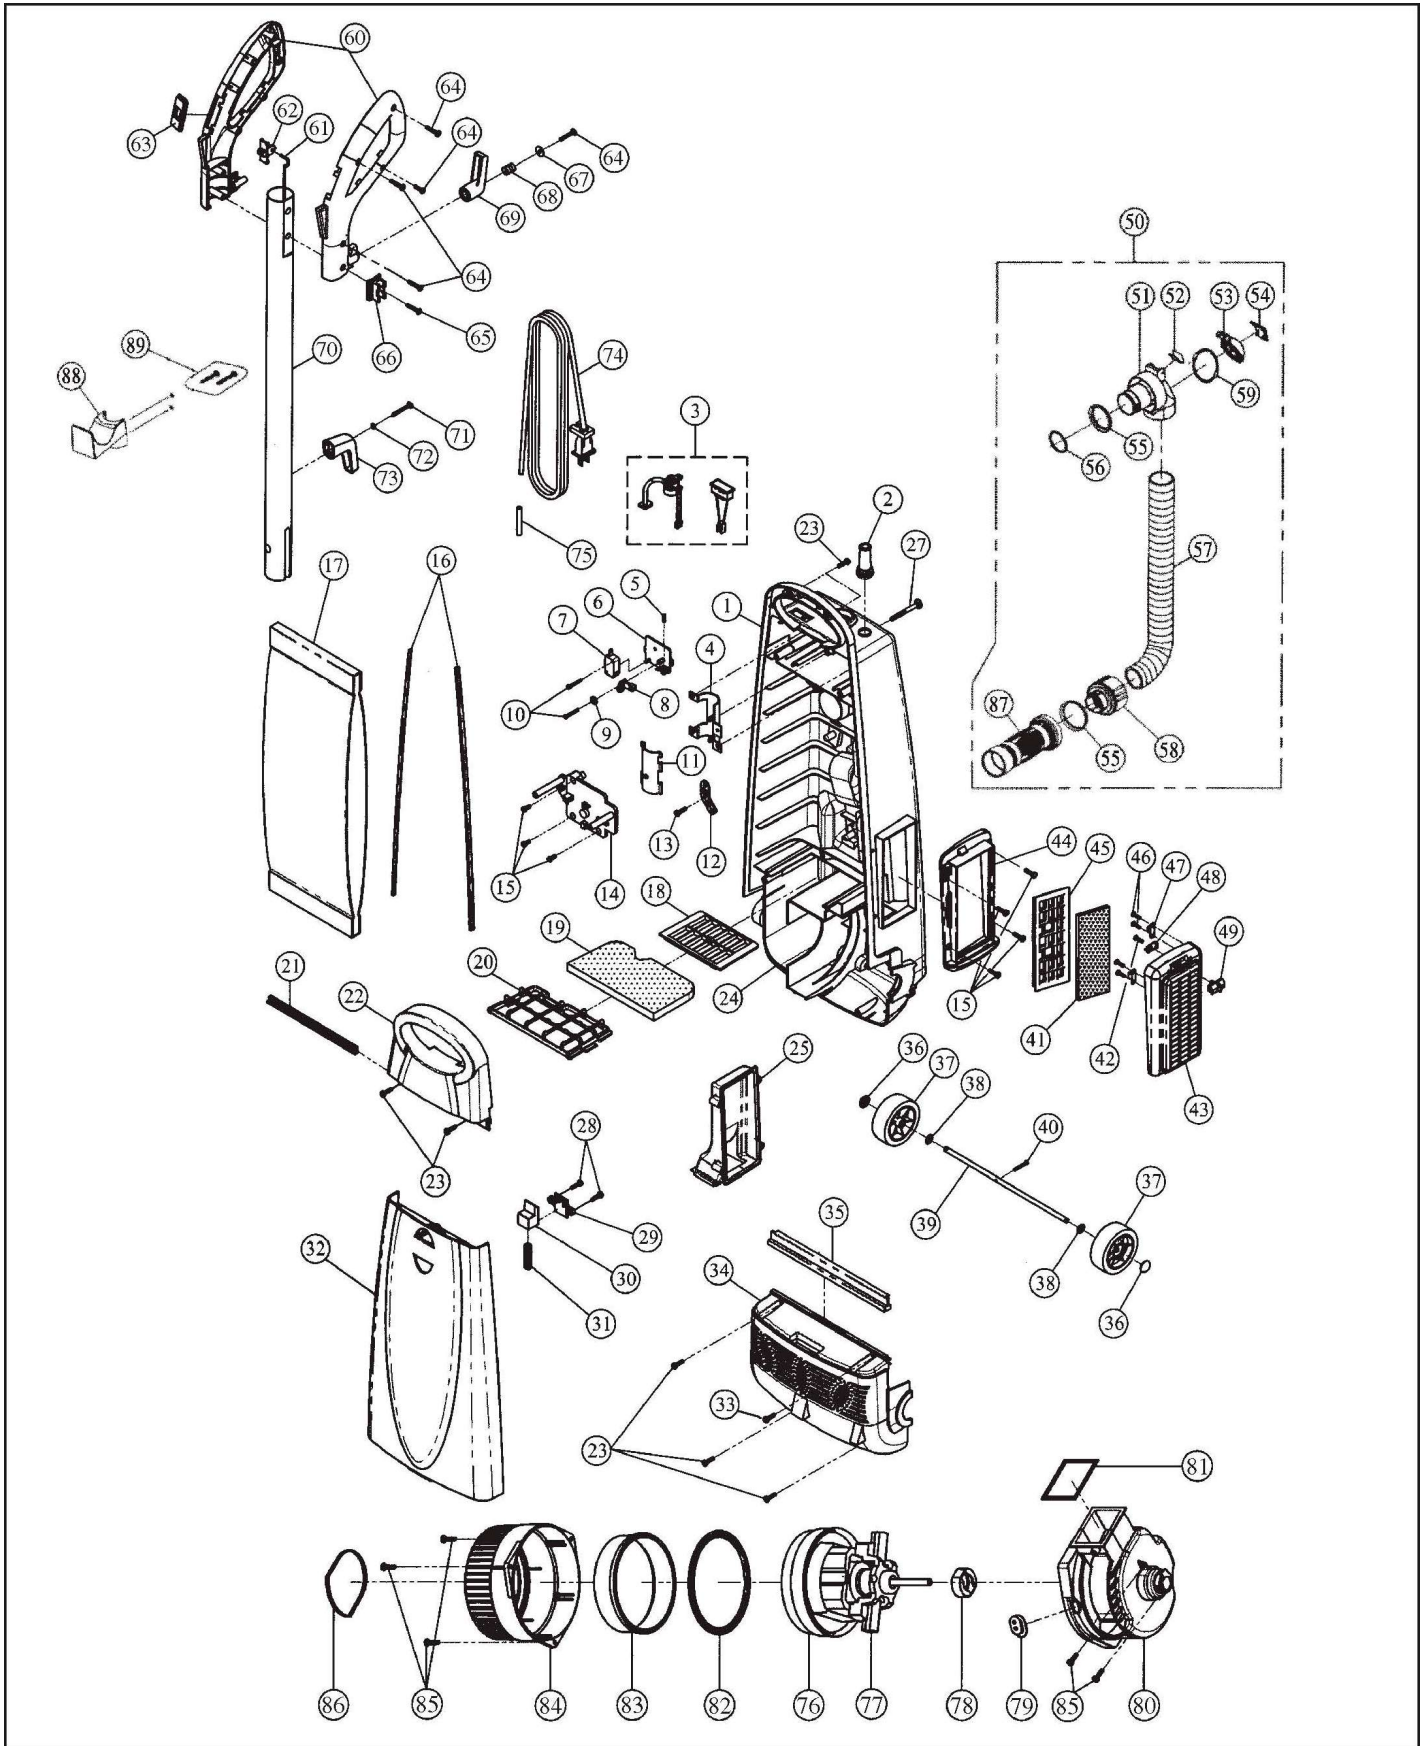

# Original & Replacement **CIRRUS/PROGRADE**

Model CR79

KEY	PART NO	DESCRIPTION	KEY	PART NO.	DESCRIPTION
1	C-75005	Dust Compartment (Green)	46	C-77035	Screw
2	C-32002	Rubber Boot (Gray)	47	C-75890	Filter Cover Fitting
3	C-36400	Vacuum Sensor & Fullbag Indicator	48	C-75895	Filter Cover Knob Fitting
4	C-70590	Handle Fitting (Rear)	49	C-75898	Filter Cover Knob (Gray)
5	C-77023	Switch Activator Spring	50	C-40006	Stretch Hose Complete (Gray)
6	C-75092	Switch Mounting Plate	51	C-75055	Suction Inlet (Gray)
7	C-36000	Switch	52	C-77031	Suction Inlet Lid Spring
8	C-34520	Switch Activator	53	C-75054	Suction Inlet Lid (Gray)
9	C-77024	Plastic Washer	54	C-75056	Suction Control Slide (Gray)
10	C-77025	Screw	55	C-76080	Suction Inlet (Large)
11	C-70591	Handle Fitting (Front)	56	C-76081	Suction Inlet (Small)
12	C-32002	Cord Holder (Black)	57	C-40052	Stretch Hose (36cm)
13	C-77032	Screw	58	C-45001	Hose Cuff (Gray)
14	C-75090	P.C. Board Holder	59	C-76020	Suction Inlet Cover Seal
15	C-77003	Screw	60	C-70251	Handle Grip Set (Gray)
16	C-76900	Dust Compartment Side Seals	61	C-34500	Handle Lever Switch Rod
17	C-14000	HEPA Type Paper Bag 6 Pk	62	C-34505	Switch Knob
17	C-14005	Paper Bag Micro Filtration 12 Pk	63	C-34511	Switch Window (Gray)
18	C-18420	Filter Support Screen	64	C-77000	Screw
19	C-18007	Secondary Carbon Filter	65	C-77003	Screw
20	C-18422	Bag Supporter (Red)	66	C-70521	Handle Side Clip (Gray)
21	C-76902	Dust Cover Seal	67	C-77005	Washer
22	C-75904	Switch Housing Cover (Green)	68	C-77010	Cord Hook Spring
23	C-77026	Screw	69	C-70505	Upper Cord Hook (Gray)
24	C-76022	Motor Compartment Seals	70	C-70002	Handle Tube
25	C-75899	Motor Exhaust Housing W/Gasket	71	C-77012	Screw
27	C-77030	Handle Screw	72	C-77014	Spring Washer
28	C-77000	Screw	73	C-70506	Lower Cord Hook (Gray)
29	C-75804	Release Button Cover (Gray)	74	C-30005	Power Cord 33' 17/2 (Gray)
30	C-75027	Cover Release Button (Gray)	75	C-32090	Cord Protector
31	C-77027	Cover Release Button Spring	76	C-60005	Lamb Motor
32	C-75502	Dust Compartment Cover (Green)	77	C-63005	Carbon Brush
33	C-77000	Screw	78	C-62010	Motor Mount (Front)
34	C-79037	Motor Cover (Green)	79	C-32600	Cord Clip Rubber
35	C-76010	Motor Cover Seal	80	C-62020	Motor Support Cover (Black)
36	C-71505	Cap Nut	81	C-76030	Motor Support Cover Foam
37	C-71001	Rear Wheel (Black)	82	C-62025	Motor Mount (Rear)
38	C-77033	Washer	83	C-62030	Motor Bushing
39	C-71003	Rear Wheel Shaft	84	C-62033	Motor Support Housing (Blac
40	C-77034	Screw	85	C-70000	Screw
41	C-18052	Electrostatic Filter	86	C-76033	Motor Support Housing Foam
42	C-77035	Screw	87	C-45002	Long Hose Cuff
43	C-75822	Filter Cover (Green)	88	C-75063	Hose Rack
44	C-75826	Filter Holder (Green)	89	C-77034	Screw
45	C-75827	Electrostatic Filter Holder Assembly			