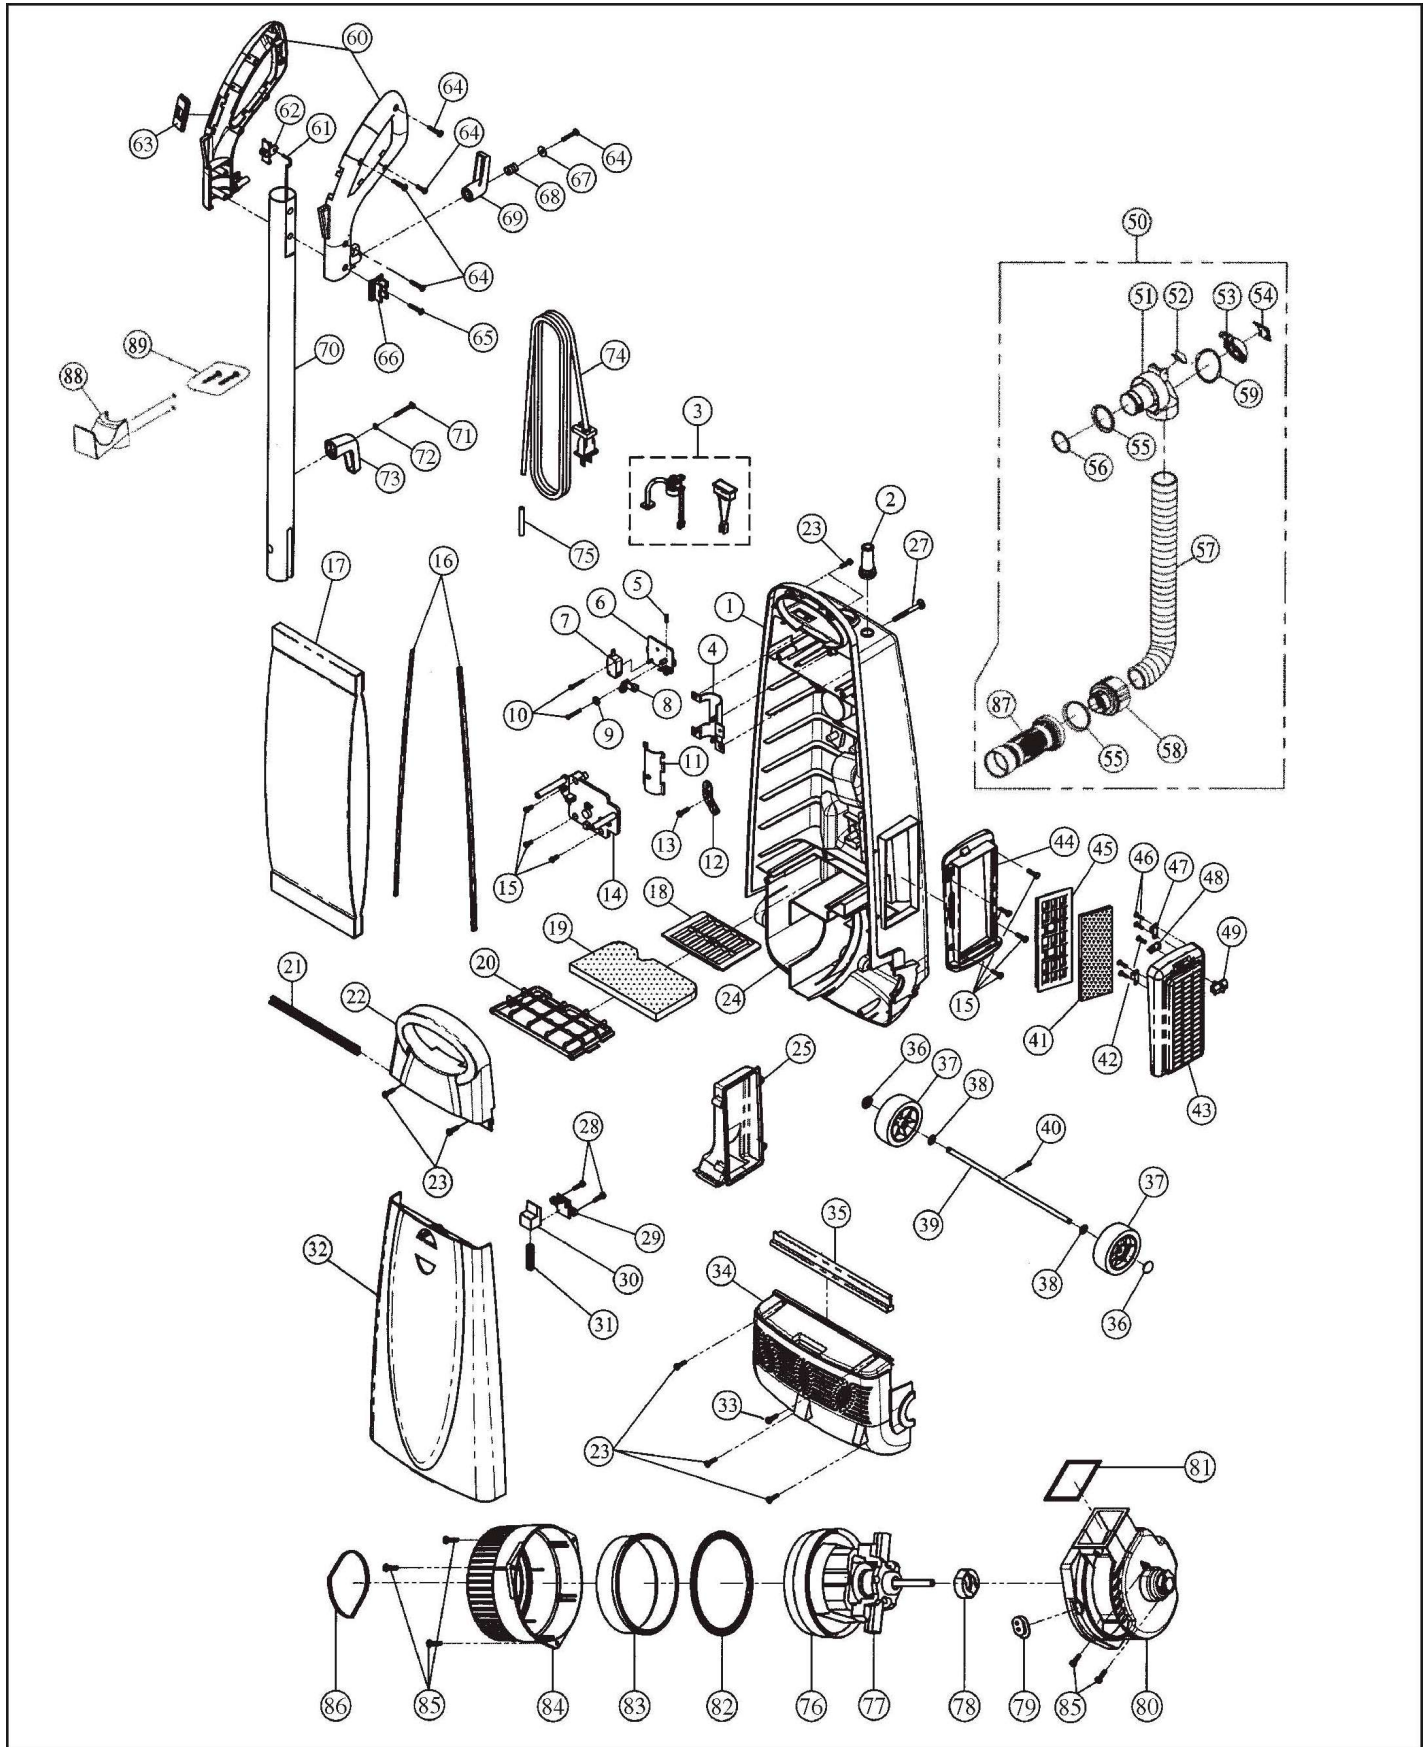

----- Manual continues below -----

CIRRUS/PROGRADE Original & Replacement

Model CR79

Original & Replacement **CIRRUS/PROGRADE**

Model CR79

KEY	PART NO	DESCRIPTION	KEY	PART NO.	DESCRIPTION
1	C-75005	Dust Compartment (Green)	46	C-77035	Screw
2	C-32002	Rubber Boot (Gray)	47	C-75890	Filter Cover Fitting
3	C-36400	Vacuum Sensor & Fullbag Indicator	48	C-75895	Filter Cover Knob Fitting
4	C-70590	Handle Fitting (Rear)	49	C-75898	Filter Cover Knob (Gray)
5	C-77023	Switch Activator Spring	50	C-40006	Stretch Hose Complete (Gray)
6	C-75092	Switch Mounting Plate	51	C-75055	Suction Inlet (Gray)
7	C-36000	Switch	52	C-77031	Suction Inlet Lid Spring
8	C-34520	Switch Activator	53	C-75054	Suction Inlet Lid (Gray)
9	C-77024	Plastic Washer	54	C-75056	Suction Control Slide (Gray)
10	C-77025	Screw	55	C-76080	Suction Inlet (Large)
11	C-70591	Handle Fitting (Front)	56	C-76081	Suction Inlet (Small)
12	C-32002	Cord Holder (Black)	57	C-40052	Stretch Hose (36cm)
13	C-77032	Screw	58	C-45001	Hose Cuff (Gray)
14	C-75090	P.C. Board Holder	59	C-76020	Suction Inlet Cover Seal
15	C-77003	Screw	60	C-70251	Handle Grip Set (Gray)
16	C-76900	Dust Compartment Side Seals	61	C-34500	Handle Lever Switch Rod
17	C-14000	HEPA Type Paper Bag 6 Pk	62	C-34505	Switch Knob
17	C-14005	Paper Bag Micro Filtration 12 Pk	63	C-34511	Switch Window (Gray)
18	C-18420	Filter Support Screen	64	C-77000	Screw
19	C-18007	Secondary Carbon Filter	65	C-77003	Screw
20	C-18422	Bag Supporter (Red)	66	C-70521	Handle Side Clip (Gray)
21	C-76902	Dust Cover Seal	67	C-77005	Washer
22	C-75904	Switch Housing Cover (Green)	68	C-77010	Cord Hook Spring
23	C-77026	Screw	69	C-70505	Upper Cord Hook (Gray)
24	C-76022	Motor Compartment Seals	70	C-70002	Handle Tube
25	C-75899	Motor Exhaust Housing W/Gasket	71	C-77012	Screw
27	C-77030	Handle Screw	72	C-77014	Spring Washer
28	C-77000	Screw	73	C-70506	Lower Cord Hook (Gray)
29	C-75804	Release Button Cover (Gray)	74	C-30005	Power Cord 33' 17/2 (Gray)
30	C-75027	Cover Release Button (Gray)	75	C-32090	Cord Protector
31	C-77027	Cover Release Button Spring	76	C-60005	Lamb Motor
32	C-75502	Dust Compartment Cover (Green)	77	C-63005	Carbon Brush
33	C-77000	Screw	78	C-62010	Motor Mount (Front)
34	C-79037	Motor Cover (Green)	79	C-32600	Cord Clip Rubber
35	C-76010	Motor Cover Seal	80	C-62020	Motor Support Cover (Black)
36	C-71505	Cap Nut	81	C-76030	Motor Support Cover Foam
37	C-71001	Rear Wheel (Black)	82	C-62025	Motor Mount (Rear)
38	C-77033	Washer	83	C-62030	Motor Bushing
39	C-71003	Rear Wheel Shaft	84	C-62033	Motor Support Housing (Blac
40	C-77034	Screw	85	C-70000	Screw
41	C-18052	Electrostatic Filter	86	C-76033	Motor Support Housing Foam
42	C-77035	Screw	87	C-45002	Long Hose Cuff
43	C-75822	Filter Cover (Green)	88	C-75063	Hose Rack
44	C-75826	Filter Holder (Green)	89	C-77034	Screw
45	C-75827	Electrostatic Filter Holder Assembly			