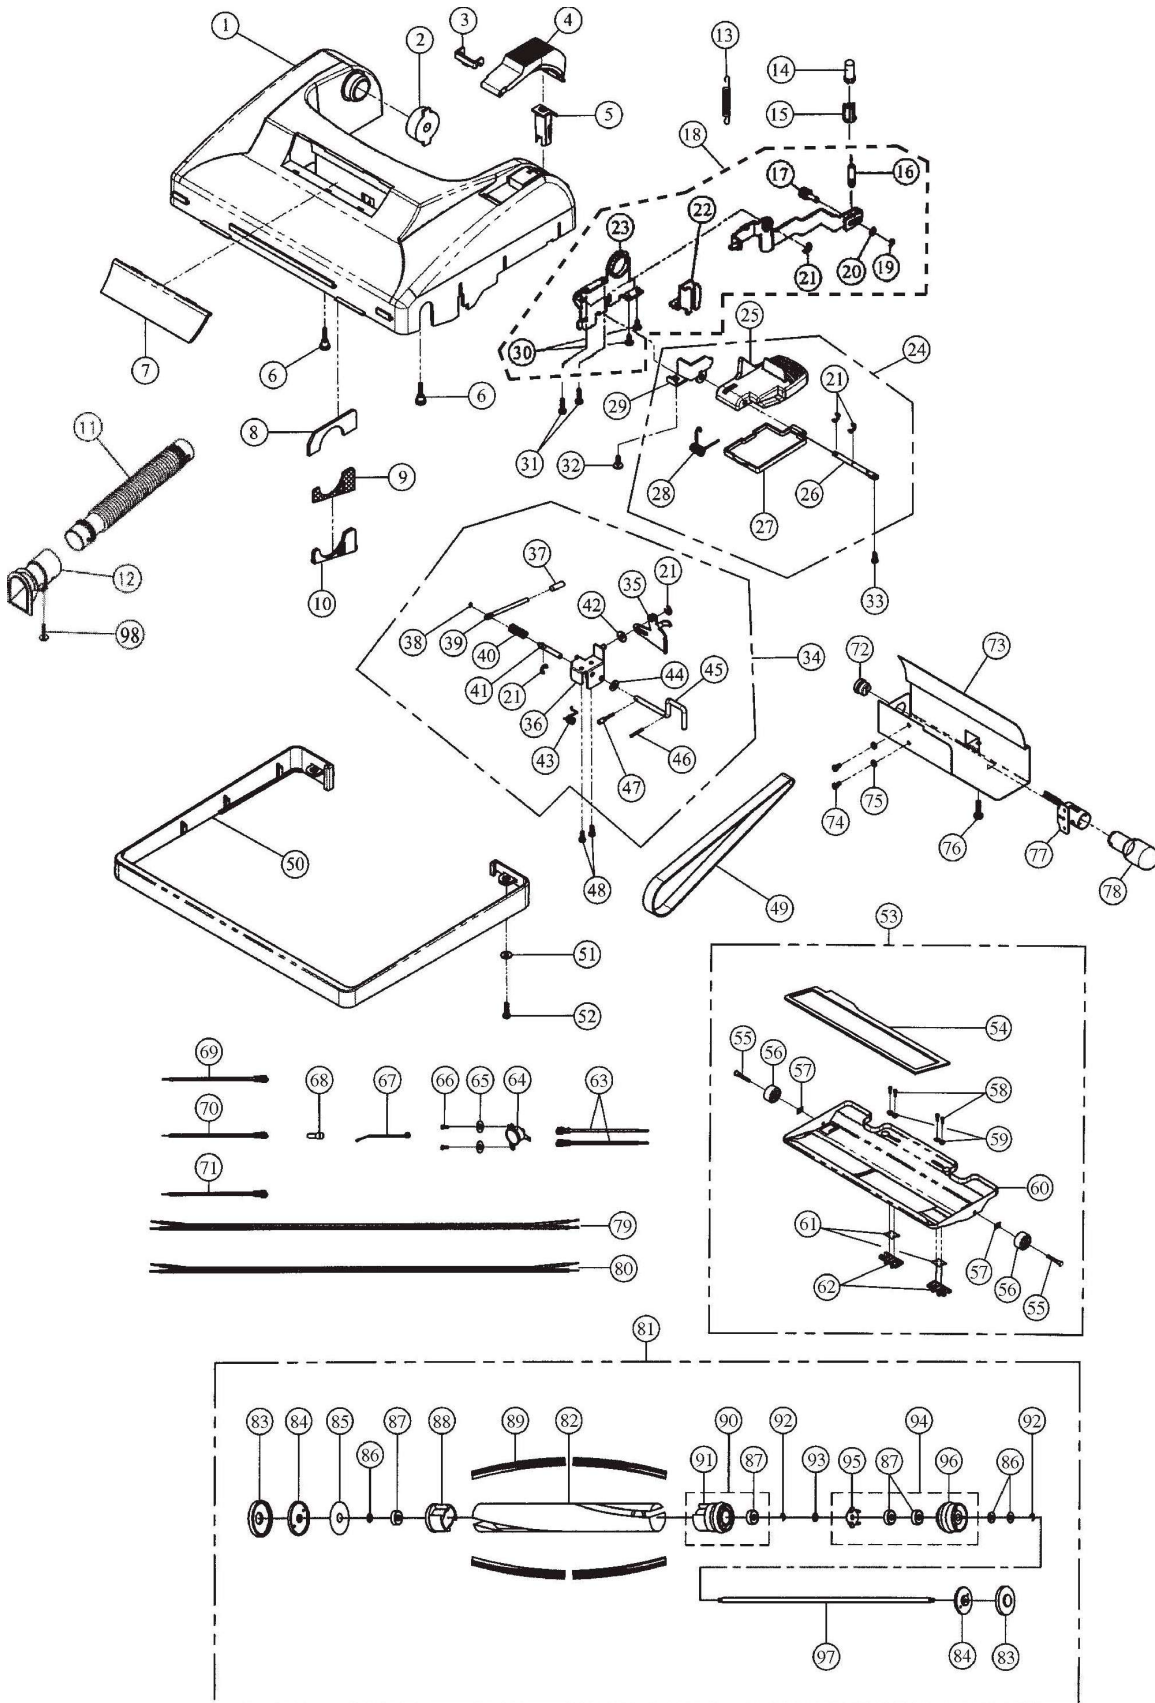

CIRRUS/PROGRADE Original & Replacement

Model CR79

Original & Replacement **CIRRUS/PROGRADE**

Model CR79

KEY	PART NO	DESCRIPTION	KEY	PART NO.	DESCRIPTION
1	C-73002	Nozzle Housing (Green)	53	C-76100	Bottom Plate Assembly
2	C-73400	Plastic Bushing (Black)	54	C-76001	Bottom Plate Seal
3	C-73630	Clutch Pedal Pivot (Gray)	55	C-71010	Front Wheel Pin
4	C-73632	Carpet/Floor Pedal (Gray)	56	C-71011	Front Wheel (Black)
5	C-73634	Clutch Pedal Ring Holder (Black)	57	C-77015	Push-On Nut
6	C-77039	Bottom Plate Lock Screw	58	C-77016	Screw
7	C-73410	Clear Lens	59	C-77017	Bottom Plate Latch Washer
8	C-73480	Nozzle Housing Felt Packing	60	C-76101	Bottom Plate
9	C-73484	Vented Support Felt Packing	61	C-77018	Bottom Plate Latch Spring
10	C-73482	Vented Support Fitting	62	C-76400	Bottom Plate Latch (Black)
11	C-40007	Nozzle Hose	63	C-36908	Lead Wire (Black)
12	C-73430	Nozzle Inlet	64	C-36005	Thermal Switch
13	C-77048	Clutch Crank Rod Spring	65	C-77005	Washer
14	C-73635	Upper Clutch Pedal Ring (Black)	66	C-77047	Screw
15	C-73636	Lower Clutch Pedal Ring (Black)	67	C-32003	Cord Clip
16	C-73637	Clutch Pedal Ring Pin	68	SS-3270	Wire Nut
17	C-73638	Clutch Crank Rod Pin	69	C-36908	Vacuum Sensor Cord
18	C-73647	Clutch Crank Rod Ass'y (Includes Items 16-23, 30)	70	C-36910	Lead Wire Red
19	C-77049	E-Clip	71	C-36912	Lead Wire White
20	C-77050	Washer	72	C-36914	Wire Bushing
21	C-77051	E-Clip	73	C-73412	Reflector
22	NLA	Clutch Crank Rod Pin Holder (Order C-73647)	74	C-77046	Screw
23	C-73641	Pedal Frame Holder	75	C-77045	Spring Washer
24	C-73642	Foot Pedal Complete (Gray)	76	C-70000	Screw
25	C-73643	Foot Pedal (Gray)	77	C-73414	Bulb Socket
26	C-73782	Foot Pedal Shaft	78	FA-3515	Light Bulb
27	C-73792	Rear Belt Cover (Gray)	79	C-36902	Lead Wire (White)
28	C-77042	Foot Pedal Spring	80	C-36900	Lead Wire (Black)
29	C-73646	Pedal Frame	81	C-20002	Agitator Assembly
30	C-77046	Screw	82	C-20500	Agitator Core
31	C-77043	Screw	83	C-20510	Rubber End Cover (Black)
32	C-77052	Screw	84	C-20512	End Cap
33	C-77032	Screw	85	C-77036	Agitator Felt Washer
34	C-73500	Clutch Crank Rod Frame Complete	86	C-77037	Washer
35	C-73502	Clutch Crank Rod	87	C-62000	Agitator Bearing
36	C-73504	Clutch Crank Rod Frame	88	C-20514	Agitator Bearing Holder
37	NLA	Clutch Lever Boot (Order C-73500)	89	C-22000	Brush Strip
38	C-77053	E-Clip	90	C-20524	Clutch Pulley (Large) Complete
39	C-73508	Clutch Lever	91	C-20525	Clutch Pulley (Large)
40	C-77054	Clutch Crank Rod Spring	92	C-77028	E-Clip
41	C-73510	Clutch Crank Rod Frame Shaft	93	C-77038	Washer
42	C-77055	Washer	94	C-20526	Clutch Pulley (Small) Complete
43	C-77056	Rod Frame Shaft Spring	95	C-20528	Clutch Pulley (Small) Cover
44	C-77037	Washer	96	C-20527	Clutch Pulley (Small)
45	C-73512	Clutch Crank Rod	97	C-20522	Agitator Shaft
46	C-77057	Spring Pin	98	C-77040	Screw
47	C-73514	Clutch Crank Rod Pin			
48	C-77032	Screw			
49	C-10000	Belt 2 Pk			
50	C-74102	Furniture Guard (Gray)			
51	C-77044	Washer			
52	C-77000	Screw			

NLA = NO LONGER AVAILABLE