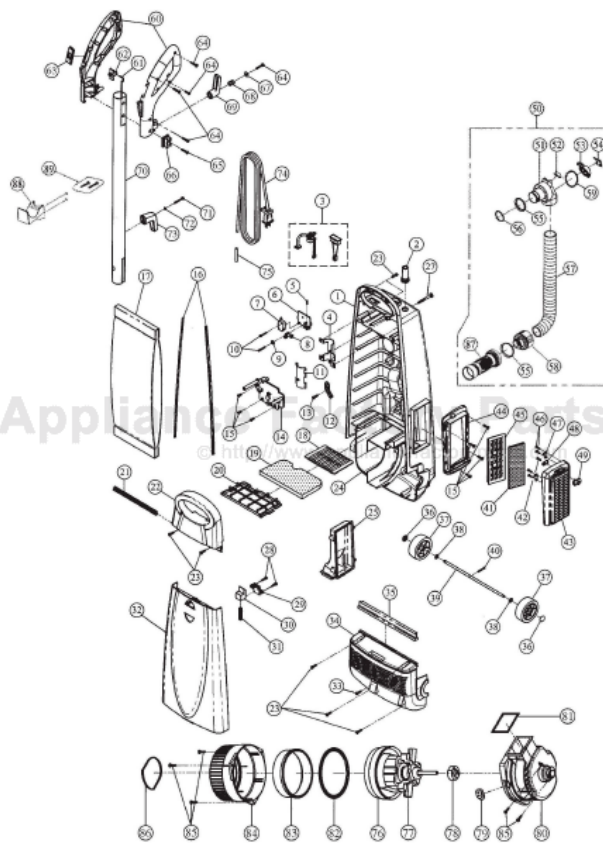

[Find Your CIRRUS Vacuum Cleaner Parts - Select From 13 Models](#)

----- Manual continues below -----