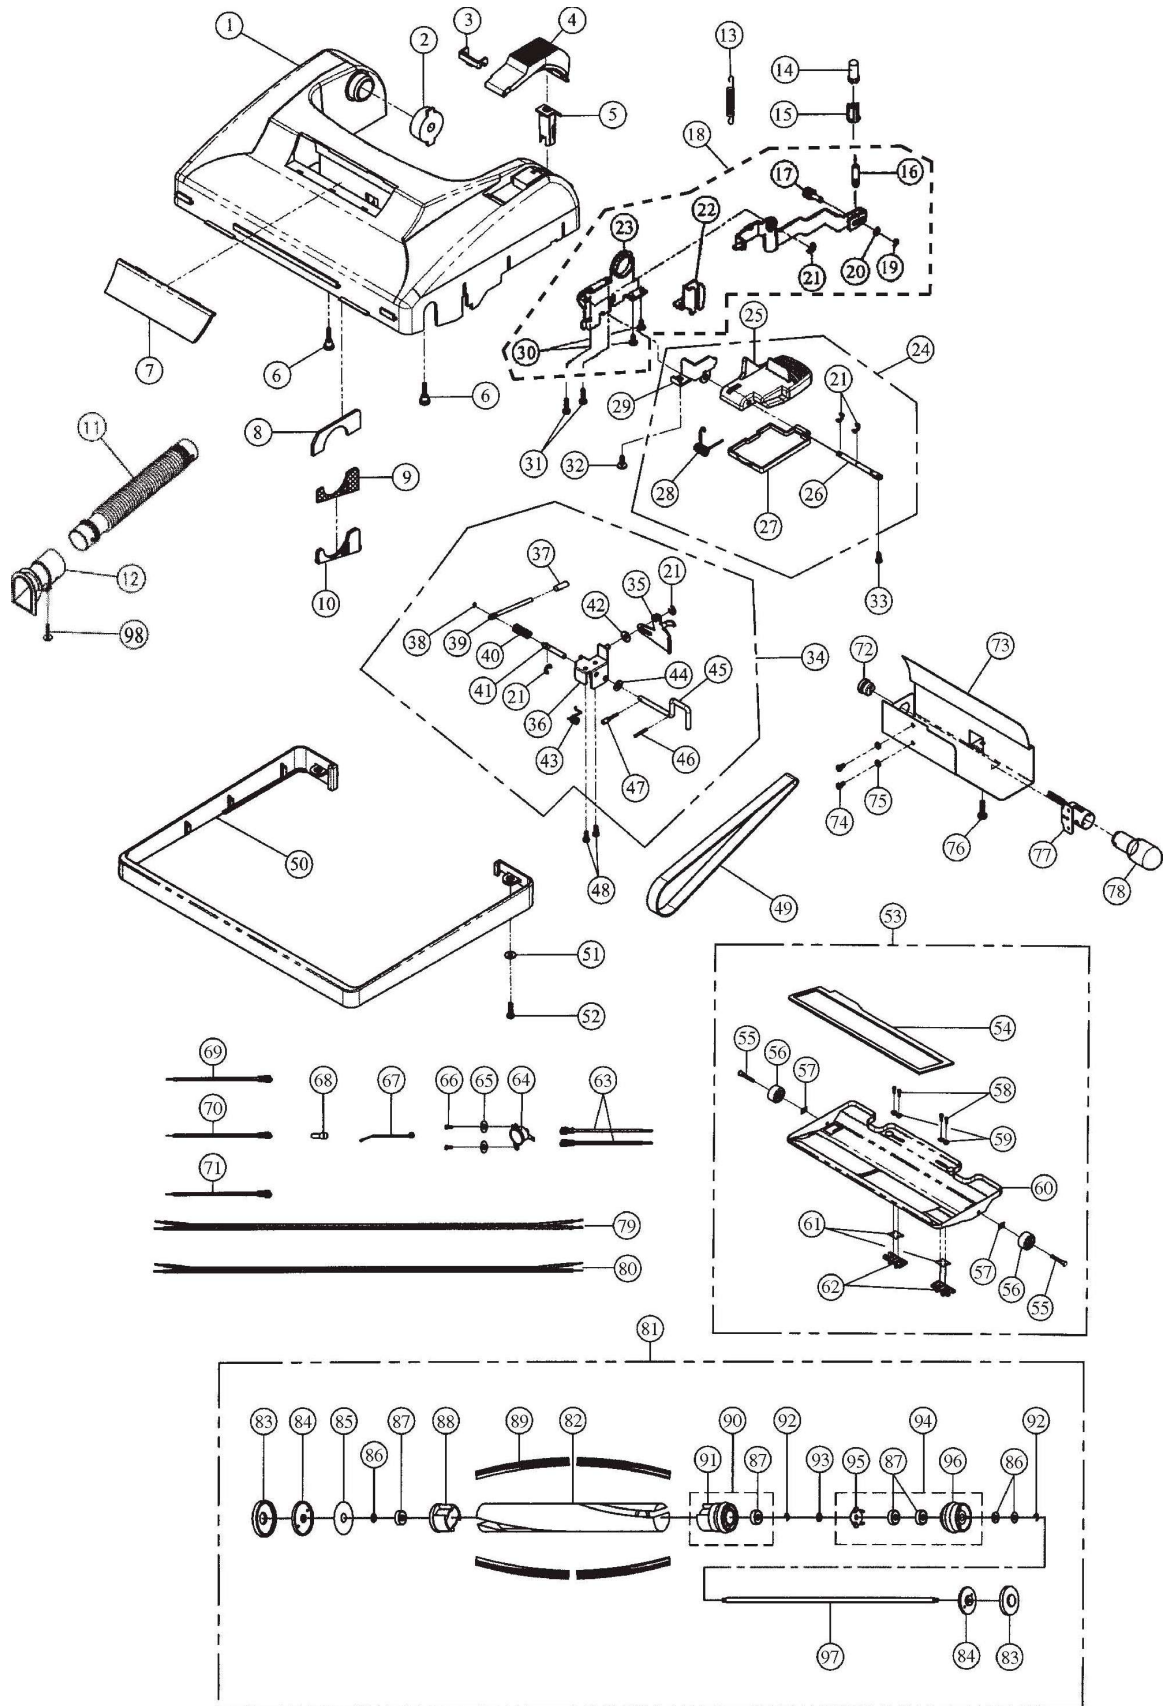

CIRRUS/PROGRADE Original & Replacement

Model CR79

Original & Replacement **CIRRUS/PROGRADE**

Model CR79

KEY	PART NO	DESCRIPTION	KEY	PART NO.	DESCRIPTION
1	C-73002	Nozzle Housing (Green)	53	C-76100	Bottom Plate Assembly
2	C-73400	Plastic Bushing (Black)	54	C-76001	Bottom Plate Seal
3	C-73630	Clutch Pedal Pivot (Gray)	55	C-71010	Front Wheel Pin
4	C-73632	Carpet/Floor Pedal (Gray)	56	C-71011	Front Wheel (Black)
5	C-73634	Clutch Pedal Ring Holder (Black)	57	C-77015	Push-On Nut
6	C-77039	Bottom Plate Lock Screw	58	C-77016	Screw
7	C-73410	Clear Lens	59	C-77017	Bottom Plate Latch Washer
8	C-73480	Nozzle Housing Felt Packing	60	C-76101	Bottom Plate
9	C-73484	Vented Support Felt Packing	61	C-77018	Bottom Plate Latch Spring
10	C-73482	Vented Support Fitting	62	C-76400	Bottom Plate Latch (Black)
11	C-40007	Nozzle Hose	63	C-36908	Lead Wire (Black)
12	C-73430	Nozzle Inlet	64	C-36005	Thermal Switch
13	C-77048	Clutch Crank Rod Spring	65	C-77005	Washer
14	C-73635	Upper Clutch Pedal Ring (Black)	66	C-77047	Screw
15	C-73636	Lower Clutch Pedal Ring (Black)	67	C-32003	Cord Clip
16	C-73637	Clutch Pedal Ring Pin	68	SS-3270	Wire Nut
17	C-73638	Clutch Crank Rod Pin	69	C-36908	Vacuum Sensor Cord
18	C-73647	Clutch Crank Rod Ass'y (Includes Items 16-23, 30)	70	C-36910	Lead Wire Red
19	C-77049	E-Clip	71	C-36912	Lead Wire White
20	C-77050	Washer	72	C-36914	Wire Bushing
21	C-77051	E-Clip	73	C-73412	Reflector
22	NLA	Clutch Crank Rod Pin Holder (Order C-73647)	74	C-77046	Screw
23	C-73641	Pedal Frame Holder	75	C-77045	Spring Washer
24	C-73642	Foot Pedal Complete (Gray)	76	C-70000	Screw
25	C-73643	Foot Pedal (Gray)	77	C-73414	Bulb Socket
26	C-73782	Foot Pedal Shaft	78	FA-3515	Light Bulb
27	C-73792	Rear Belt Cover (Gray)	79	C-36902	Lead Wire (White)
28	C-77042	Foot Pedal Spring	80	C-36900	Lead Wire (Black)
29	C-73646	Pedal Frame	81	C-20002	Agitator Assembly
30	C-77046	Screw	82	C-20500	Agitator Core
31	C-77043	Screw	83	C-20510	Rubber End Cover (Black)
32	C-77052	Screw	84	C-20512	End Cap
33	C-77032	Screw	85	C-77036	Agitator Felt Washer
34	C-73500	Clutch Crank Rod Frame Complete	86	C-77037	Washer
35	C-73502	Clutch Crank Rod	87	C-62000	Agitator Bearing
36	C-73504	Clutch Crank Rod Frame	88	C-20514	Agitator Bearing Holder
37	NLA	Clutch Lever Boot (Order C-73500)	89	C-22000	Brush Strip
38	C-77053	E-Clip	90	C-20524	Clutch Pulley (Large) Complete
39	C-73508	Clutch Lever	91	C-20525	Clutch Pulley (Large)
40	C-77054	Clutch Crank Rod Spring	92	C-77028	E-Clip
41	C-73510	Clutch Crank Rod Frame Shaft	93	C-77038	Washer
42	C-77055	Washer	94	C-20526	Clutch Pulley (Small) Complete
43	C-77056	Rod Frame Shaft Spring	95	C-20528	Clutch Pulley (Small) Cover
44	C-77037	Washer	96	C-20527	Clutch Pulley (Small)
45	C-73512	Clutch Crank Rod	97	C-20522	Agitator Shaft
46	C-77057	Spring Pin	98	C-77040	Screw
47	C-73514	Clutch Crank Rod Pin			
48	C-77032	Screw			
49	C-10000	Belt 2 Pk			
50	C-74102	Furniture Guard (Gray)			
51	C-77044	Washer			
52	C-77000	Screw			

NLA = NO LONGER AVAILABLE