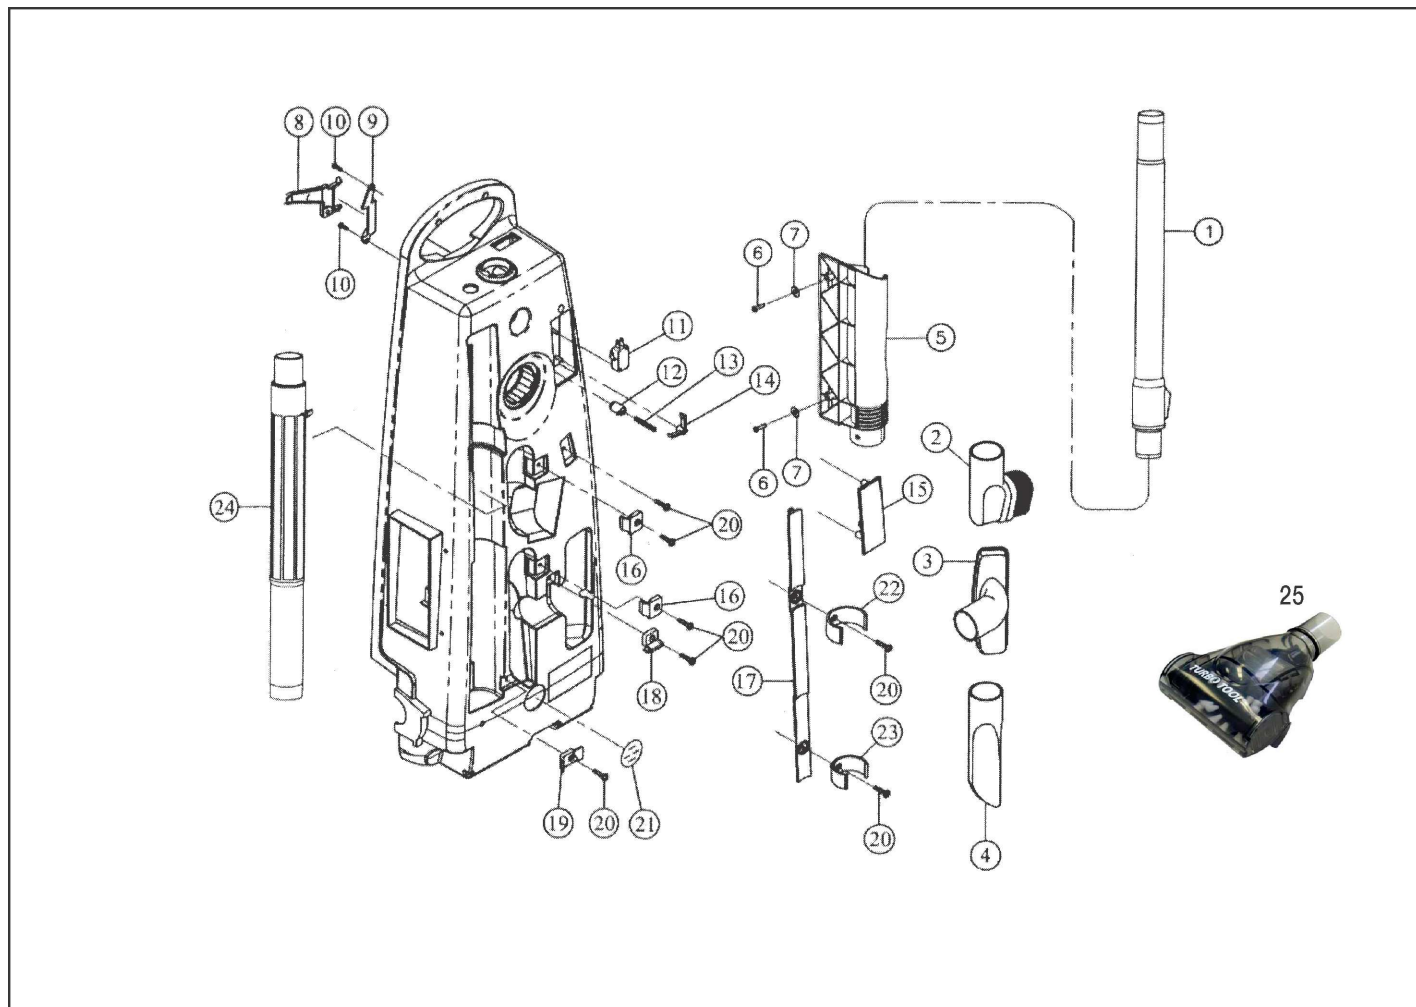

CIRRUS/PROGRADE Original & Replacement

Models CR79, CR89, CR99

KEY	PART NO	DESCRIPTION
1	C-50008	Telescopic Wand Complete Metal
2	C-53000	Dusting Brush (Gray)
3	C-52000	Upholstery Tool (Gray)
4	C-54000	Crevice Tool (Gray)
5	C-75061	Wand Retainer CR79 Green
5	C-75062	Wand Retainer CR89 Blue
6	C-77000	Screw
7	C-77005	Washer
8	C-16000	Check Bag Lever (Red)
9	C-16010	Check Bag Lever Holder (Red)
10	C-77000	Screw
11	C-34050	Switch
12	C-75100	Check Bag Round Knob
13	C-77058	Check Bag Spring
14	C-75102	Check Bag Crank

KEY	PART NO.	DESCRIPTION
15	C-75104	Check Bag Cover (Green) CR79
15	C-75106	Check Bag Cover (Blue) CR89
16	C-75080	Tool Clip (Gray)
17	C-75082	Motor Cord Cover (Green) CR79
17	C-75084	Motor Cord Cover (Blue) CR89, CR99
18	C-75076	Upholstery Tool Clip (Gray)
19	C-75074	Wand Retainer Clip (Gray)
20	C-77000	Screw
21	C-74000	Warning Label
22	C-75072	Upper Wand Clip (Gray)
23	C-75070	Lower Wand Clip (Gray)
24	C-50009	Plastic Extension Wand
25	FA-5716 RO-UTT020	Air-Driven Upholstery Nozzle CR99 Belt For Air-Driven Upholstery Tool CR99