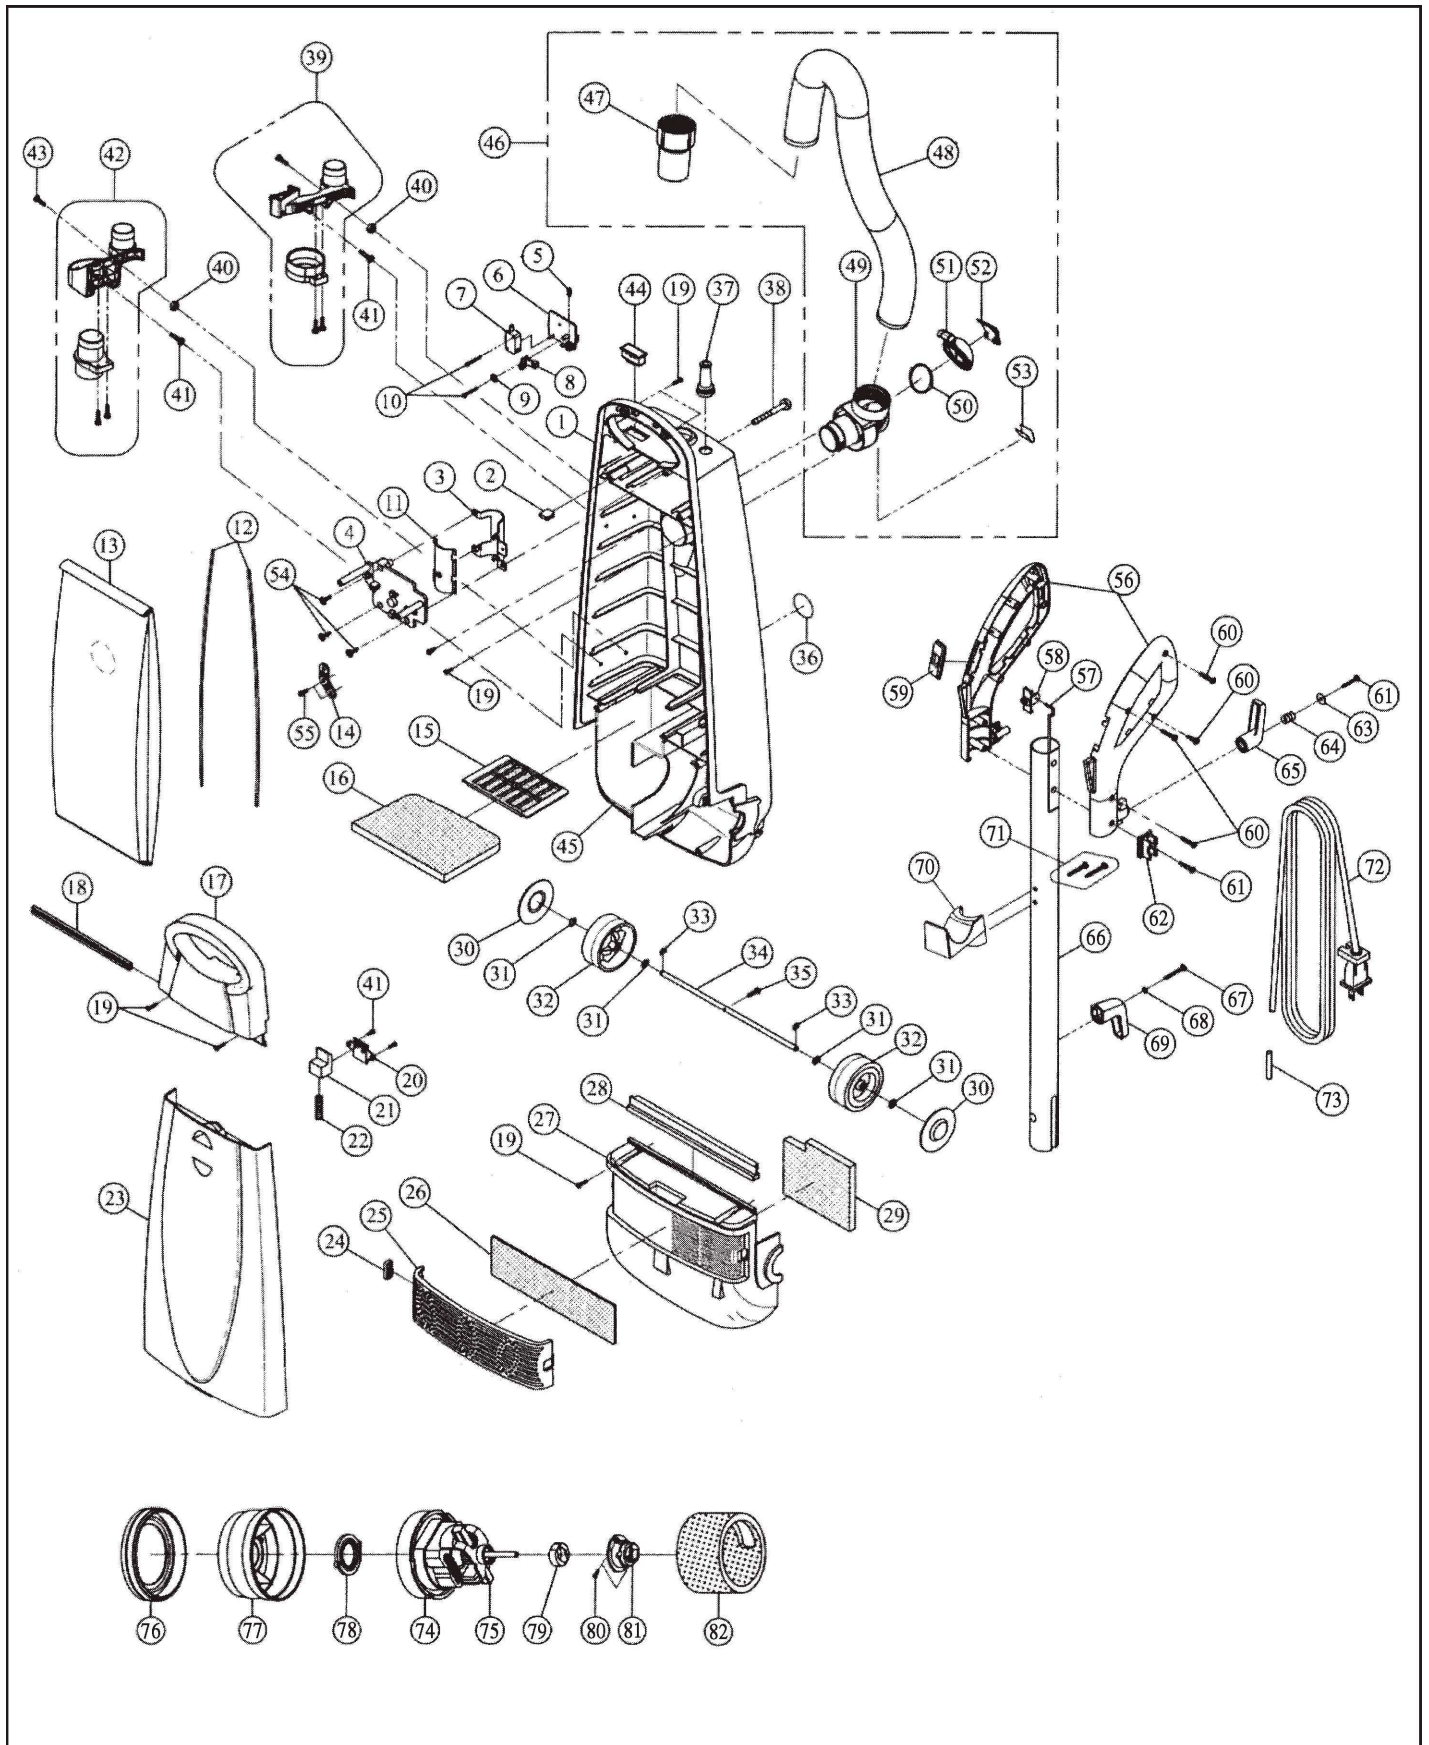

CIRRUS/PROGRADE Original & Replacement

Model CR69

Original & Replacement **CIRRUS/PROGRADE**

Model CR69

KEY	PART NO	DESCRIPTION	KEY	PART NO.	DESCRIPTION
1	C-75000	Dust Compartment (White)	44	C-75053	Switch Filler Plug
2	C-75900	Vented Support Rubber	45	C-76022	Motor Cover Seal Lower
3	C-70590	Handle Fitting (Rear)	46	PR0-40000	Stretch Hose Ass'y
4	C-75090	P.C. Board Holder	47	C-45005	Hose Cuff
5	C-77023	Switch Activator Spring	48	C-45052	Stretch Hose Only
6	C-75092	Switch Mounting Plate	49	C-75060	Suction Inlet
7	C-36000	Switch	50	C-76020	Suction Inlet Cover Seal
8	C-34520	Switch Activator	51	C-75051	Suction Inlet Lid (Black)
9	C-77024	Plastic Washer	52	C-75052	Suction Slide Control (Black)
10	C-77025	Screw	53	C-77031	Suction Inlet Lid Spring
11	C-70591	Handle Fitting (Front)	54	C-77003	Screw
12	C-76900	Dust Compartment Side Seals	55	C-77032	Screw, Internal Cord Holder
13	C-14000	Paper Bag HEPA Type 6 Pk	56	C-70250	Handle Grip RH & LH (Black)
13	C-14005	Paper Bag Micro Filtration 12 Pk	57	C-34500	Handle Lever Rod
14	C-32025	Cord Holder (Black)	58	C-34505	Switch Knob
15	C-18420	Filter Supporter Screen	59	C-34510	Switch Cover (Black)
16	C-18002	Secondary Carbon Filter	60	C-77000	Screw
17	C-75902	Switch Housing Cover (White)	61	C-77003	Screw
18	C-76902	Dust Cover Seal	62	C-70520	Cord Clip (Black)
19	C-77026	Screw	63	C-77005	Washer
20	C-75802	Latch Bracket (Black)	64	C-77010	Cord Hook Spring
21	C-75025	Cover Latch (Black)	65	C-70500	Upper Cord Hook (Black)
22	C-77027	Cover Latch Spring	66	C-70000	Handle Tube
23	C-75500	Dust Compartment Cover (White)	67	C-77012	Screw
24	C-75950	Post Cover Knob (Black)	68	C-77014	Washer
25	C-75820	Post Cover (White)	69	C-70501	Lower Cord Hook (Black)
26	C-18051	Electrostatic Exhaust Filter	70	PR0-75062	Hose Rack
27	C-75036	Motor Cover (White)	71	C-77019	Screw
28	C-76010	Motor Cover Seal Upper	72	C-30000	Power Cord 24' 17/2 (Black)
29	C-18050	Exhaust Filter	73	C-32090	Cord Protector
30	C-71500	Rear Wheel Hubcap	74	C-60000	Motor 1000W
31	C-77029	Washer Rear Wheel	75	C-63005	Carbon Brush
32	C-71000	Rear Wheel (Black)	76	C-62003	Motor Mount (Rear)
33	C-77028	E-Clip Rear Wheel	77	C-62034	Motor Support Housing (Black)
34	C-71002	Rear Wheel Shaft	78	C-76025	Motor Gasket
35	C-77025	Screw	79	C-62010	Motor Mount (Front)
36	C-74000	Warning Label	80	C-77000	Set Screw
37	C-32000	Rubber Boot (Black)	81	C-62015	Motor Pivot Sleeve (Black)
38	C-77030	Handle Screw	82	C-18700	Noise Suppressor
39	PR0-75060	Tool Holder			
40	PR0-77010	Nut			
41	C-77000	Screw			
42	PR0-75061	Wand Retainer			
43	PR0-77005	Screw			