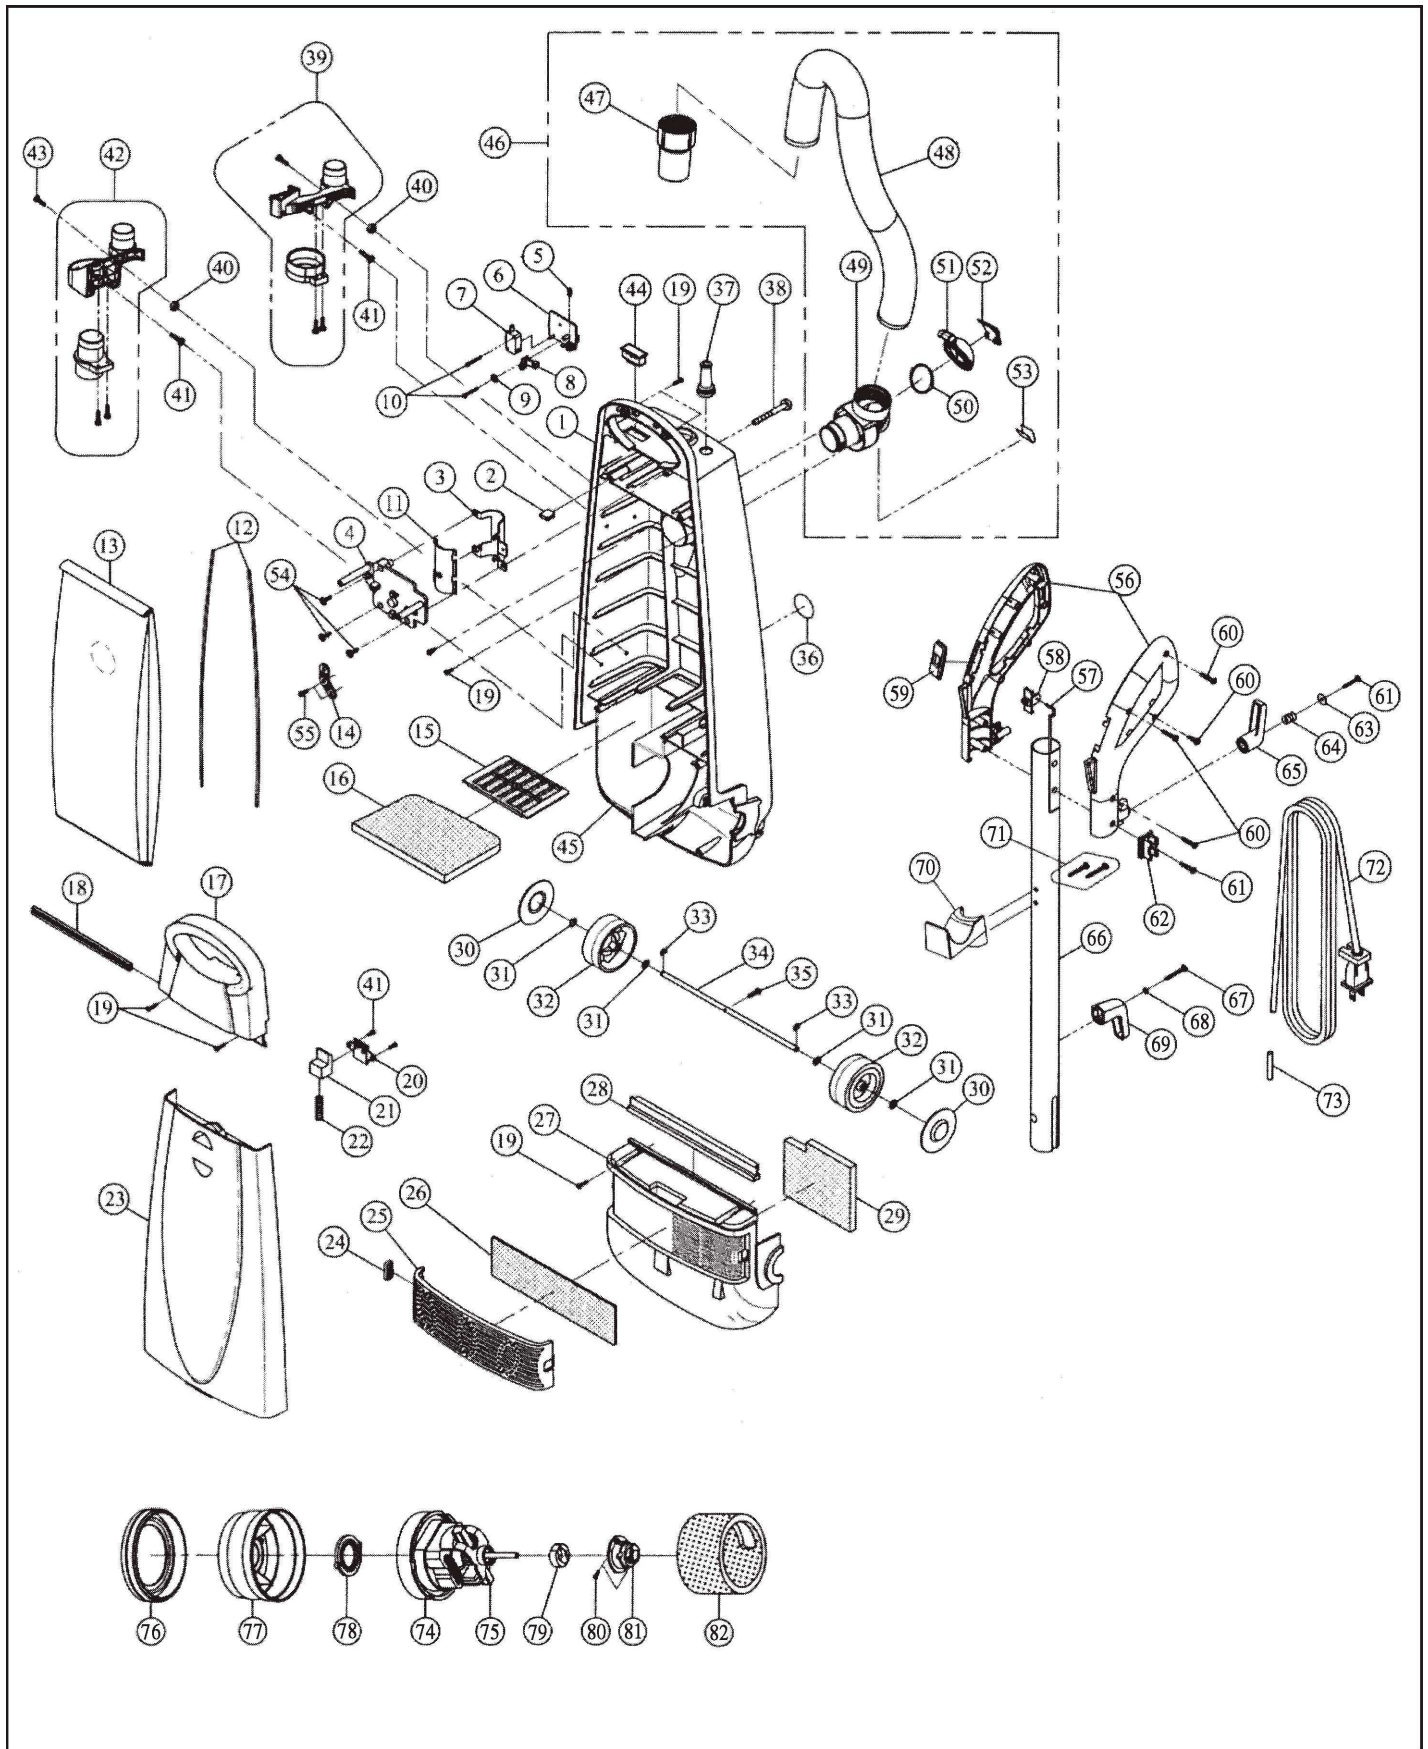

CIRRUS/PROGRADE Original & Replacement

Model CR69

Original & Replacement **CIRRUS/PROGRADE**

Model CR69

KEY	PART NO	DESCRIPTION	KEY	PART NO.	DESCRIPTION
1	C-75000	Dust Compartment (White)	44	C-75053	Switch Filler Plug
2	C-75900	Vented Support Rubber	45	C-76022	Motor Cover Seal Lower
3	C-70590	Handle Fitting (Rear)	46	PR0-40000	Stretch Hose Ass'y
4	C-75090	P.C. Board Holder	47	C-45005	Hose Cuff
5	C-77023	Switch Activator Spring	48	C-45052	Stretch Hose Only
6	C-75092	Switch Mounting Plate	49	C-75060	Suction Inlet
7	C-36000	Switch	50	C-76020	Suction Inlet Cover Seal
8	C-34520	Switch Activator	51	C-75051	Suction Inlet Lid (Black)
9	C-77024	Plastic Washer	52	C-75052	Suction Slide Control (Black)
10	C-77025	Screw	53	C-77031	Suction Inlet Lid Spring
11	C-70591	Handle Fitting (Front)	54	C-77003	Screw
12	C-76900	Dust Compartment Side Seals	55	C-77032	Screw, Internal Cord Holder
13	C-14000	Paper Bag HEPA Type 6 Pk	56	C-70250	Handle Grip RH & LH (Black)
13	C-14005	Paper Bag Micro Filtration 12 Pk	57	C-34500	Handle Lever Rod
14	C-32025	Cord Holder (Black)	58	C-34505	Switch Knob
15	C-18420	Filter Supporter Screen	59	C-34510	Switch Cover (Black)
16	C-18002	Secondary Carbon Filter	60	C-77000	Screw
17	C-75902	Switch Housing Cover (White)	61	C-77003	Screw
18	C-76902	Dust Cover Seal	62	C-70520	Cord Clip (Black)
19	C-77026	Screw	63	C-77005	Washer
20	C-75802	Latch Bracket (Black)	64	C-77010	Cord Hook Spring
21	C-75025	Cover Latch (Black)	65	C-70500	Upper Cord Hook (Black)
22	C-77027	Cover Latch Spring	66	C-70000	Handle Tube
23	C-75500	Dust Compartment Cover (White)	67	C-77012	Screw
24	C-75950	Post Cover Knob (Black)	68	C-77014	Washer
25	C-75820	Post Cover (White)	69	C-70501	Lower Cord Hook (Black)
26	C-18051	Electrostatic Exhaust Filter	70	PR0-75062	Hose Rack
27	C-75036	Motor Cover (White)	71	C-77019	Screw
28	C-76010	Motor Cover Seal Upper	72	C-30000	Power Cord 24' 17/2 (Black)
29	C-18050	Exhaust Filter	73	C-32090	Cord Protector
30	C-71500	Rear Wheel Hubcap	74	C-60000	Motor 1000W
31	C-77029	Washer Rear Wheel	75	C-63005	Carbon Brush
32	C-71000	Rear Wheel (Black)	76	C-62003	Motor Mount (Rear)
33	C-77028	E-Clip Rear Wheel	77	C-62034	Motor Support Housing (Black)
34	C-71002	Rear Wheel Shaft	78	C-76025	Motor Gasket
35	C-77025	Screw	79	C-62010	Motor Mount (Front)
36	C-74000	Warning Label	80	C-77000	Set Screw
37	C-32000	Rubber Boot (Black)	81	C-62015	Motor Pivot Sleeve (Black)
38	C-77030	Handle Screw	82	C-18700	Noise Suppressor
39	PR0-75060	Tool Holder			
40	PR0-77010	Nut			
41	C-77000	Screw			
42	PR0-75061	Wand Retainer			
43	PR0-77005	Screw