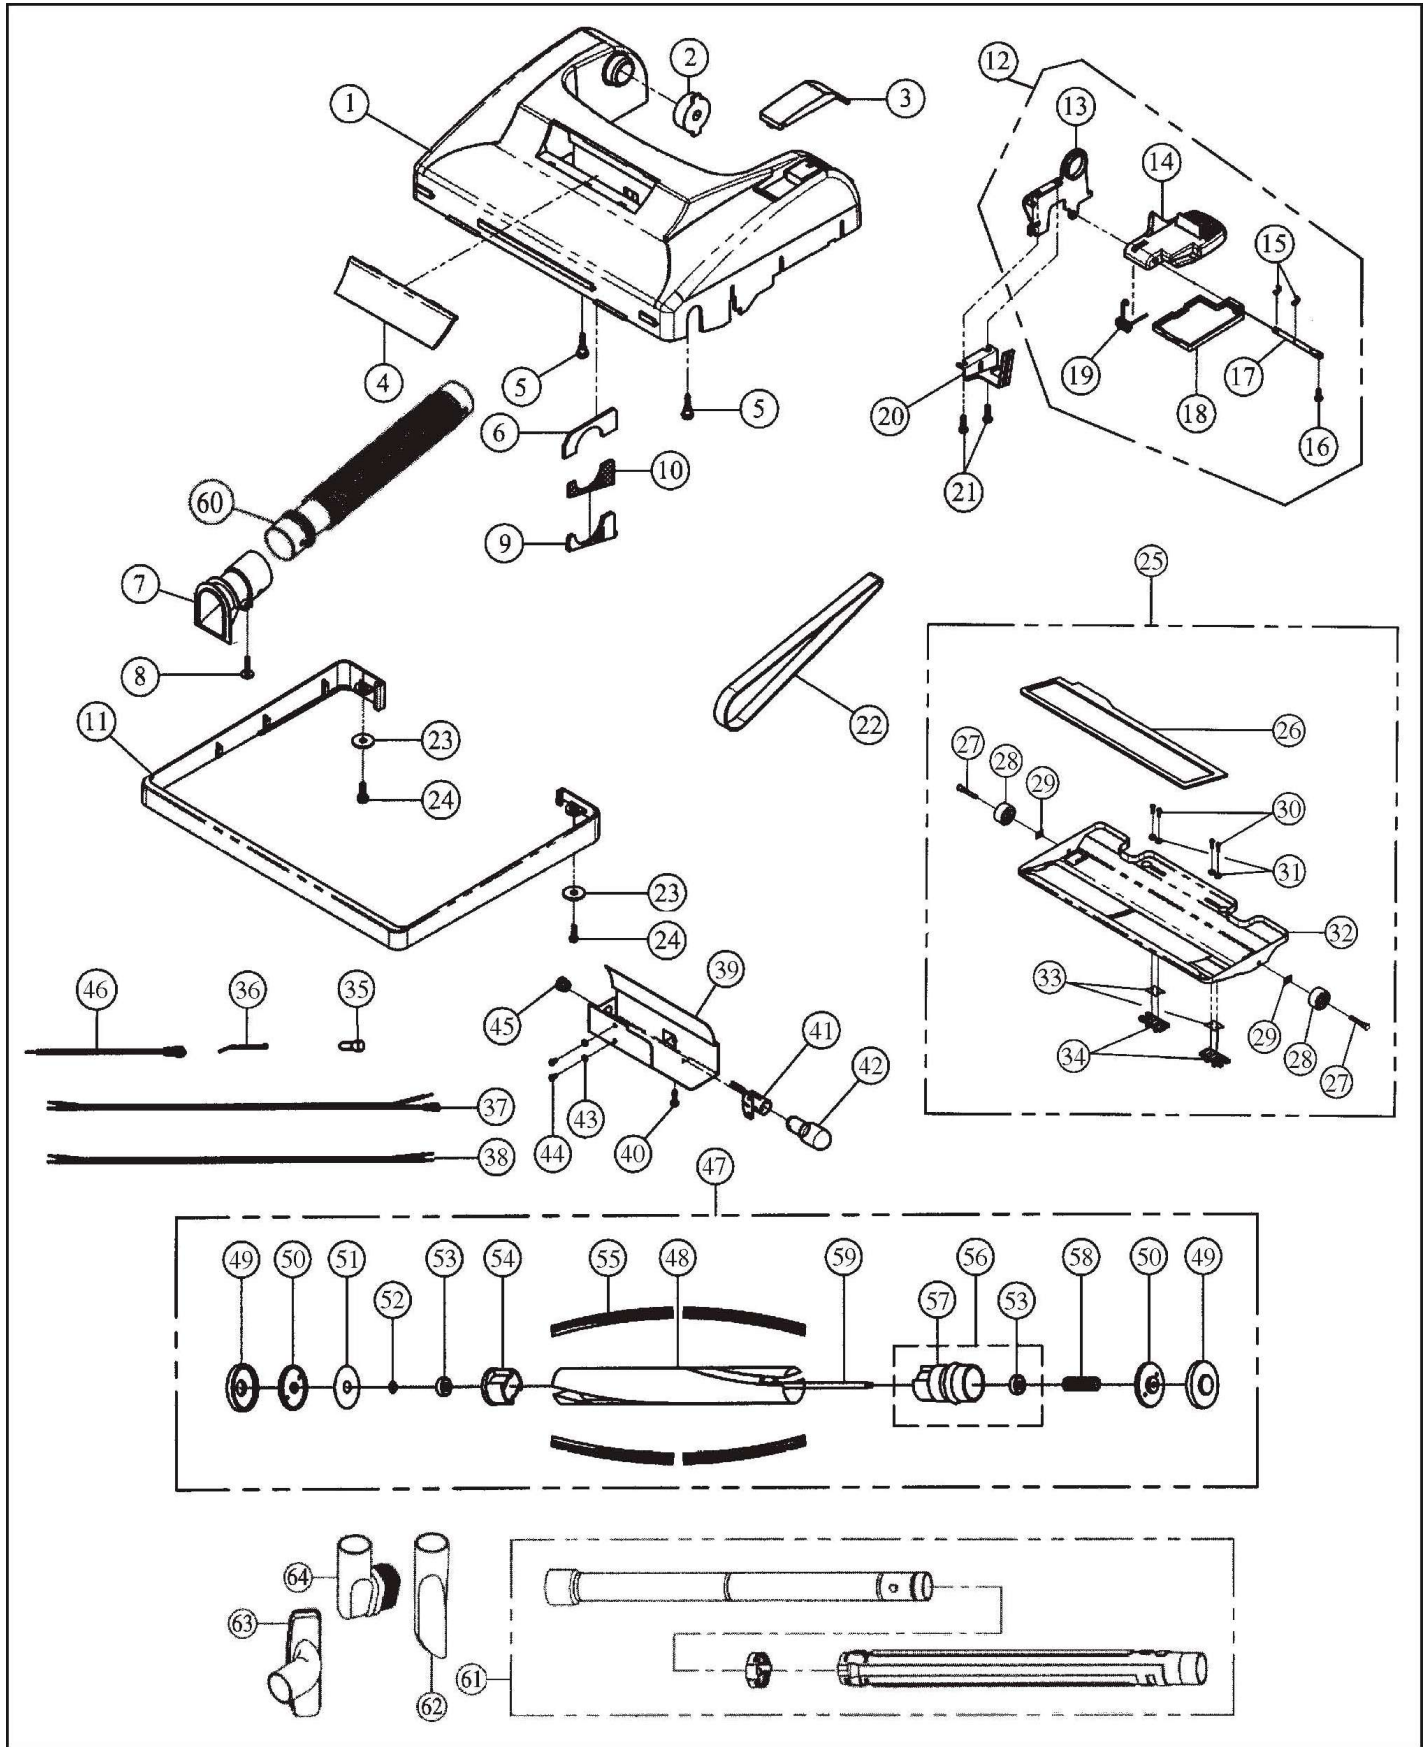

# Original & Replacement **CIRRUS/PROGRADE**

Model CR69

KEY	PART NO	DESCRIPTION	KEY	PART NO.	DESCRIPTION
1	C-73000	Nozzle Housing (White)	35	SS-3270	Wire Connector
2	C-73400	Plastic Bushing (Black)	36	C-32003	Cord Clip
3	C-73450	Carpet/Floor Pedal Cover (White)	37	C-36900	Lead Wire (Black)
4	C-73410	Clear Lens	38	C-36902	Lead Wire (White)
5	C-77039	Bottom Plate Lock Screw	39	C-73412	Lamp Reflector
6	C-73480	Nozzle Housing Felt Packing	40	C-77000	Screw
7	C-73430	Hose Inlet Fitting (Red)	41	C-73414	Bulb Socket
8	C-77040	Screw	42	FA-3515	Light Bulb
9	C-73482	Vented Support Fitting	43	C-77045	Spring Washer
10	C-73484	Vented Support Felt Packing	44	C-77046	Screw
11	C-74100	Furniture Guard (Black)	45	C-36914	Wire Bushing
12	C-73720	Foot Pedal Complete (Black)	46	C-36908	Lead Wire (Black)
13	C-73780	Pedal Frame	47	C-20000	Agitator Assembly (Metal)
14	C-73722	Foot Pedal (Black)	48	C-20500	Agitator Core (Metal)
15	C-77041	E-Clip	49	C-20510	Rubber End Cover (Black)
16	C-77032	Screw	50	C-20512	End Cap
17	C-73782	Foot Pedal Shaft	51	C-77036	Agitator Felt Washer
18	C-73790	Rear Belt Cover (Black)	52	C-77037	Washer
19	C-77042	Foot Pedal Spring	53	C-62000	Agitator Bearing
20	C-73486	Belt Guard	54	C-20514	Agitator Bearing Holder
21	C-77043	Screw	55	C-22000	Brush Strip
22	C-10000	Belt 2 Pk	56	C-20516	Agitator Pulley Complete
23	C-77044	Washer	57	C-20519	Agitator Pulley
24	C-77000	Set Screw	58	C-20530	Agitator Pulley Bushing
25	C-76100	Bottom Plate Assembly	59	C-20522	Agitator Shaft
26	C-76001	Bottom Plate Gasket	60	PRO-40005	Nozzle Hose
27	C-71010	Front Wheel Pin	61	PRO-50000	2 Piece Wand
28	C-71011	Front Wheel (Black)	62	C-54005	Crevice Tool
29	C-77015	Push-On Nut	63	C-52005	Upholstery Tool
30	C-77016	Screw	64	C-53005	Dust Brush
31	C-77017	Washer			
32	C-76101	Bottom Plate			
33	C-77018	Bottom Plate Latch Spring			
34	C-76400	Bottom Plate Latch (Black)			