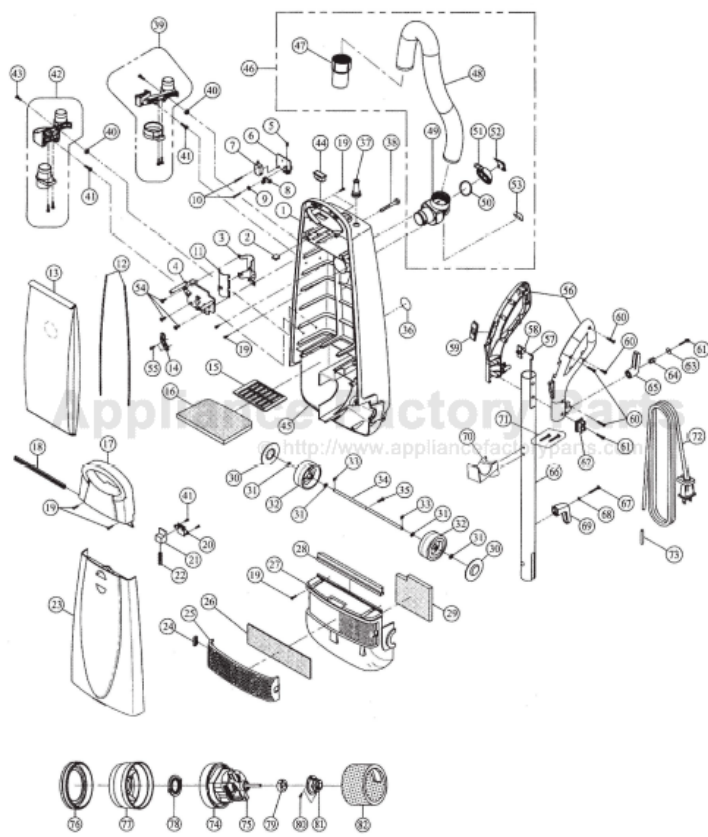

[Find Your CIRRUS Vacuum Cleaner Parts - Select From 13 Models](#)

----- Manual continues below -----