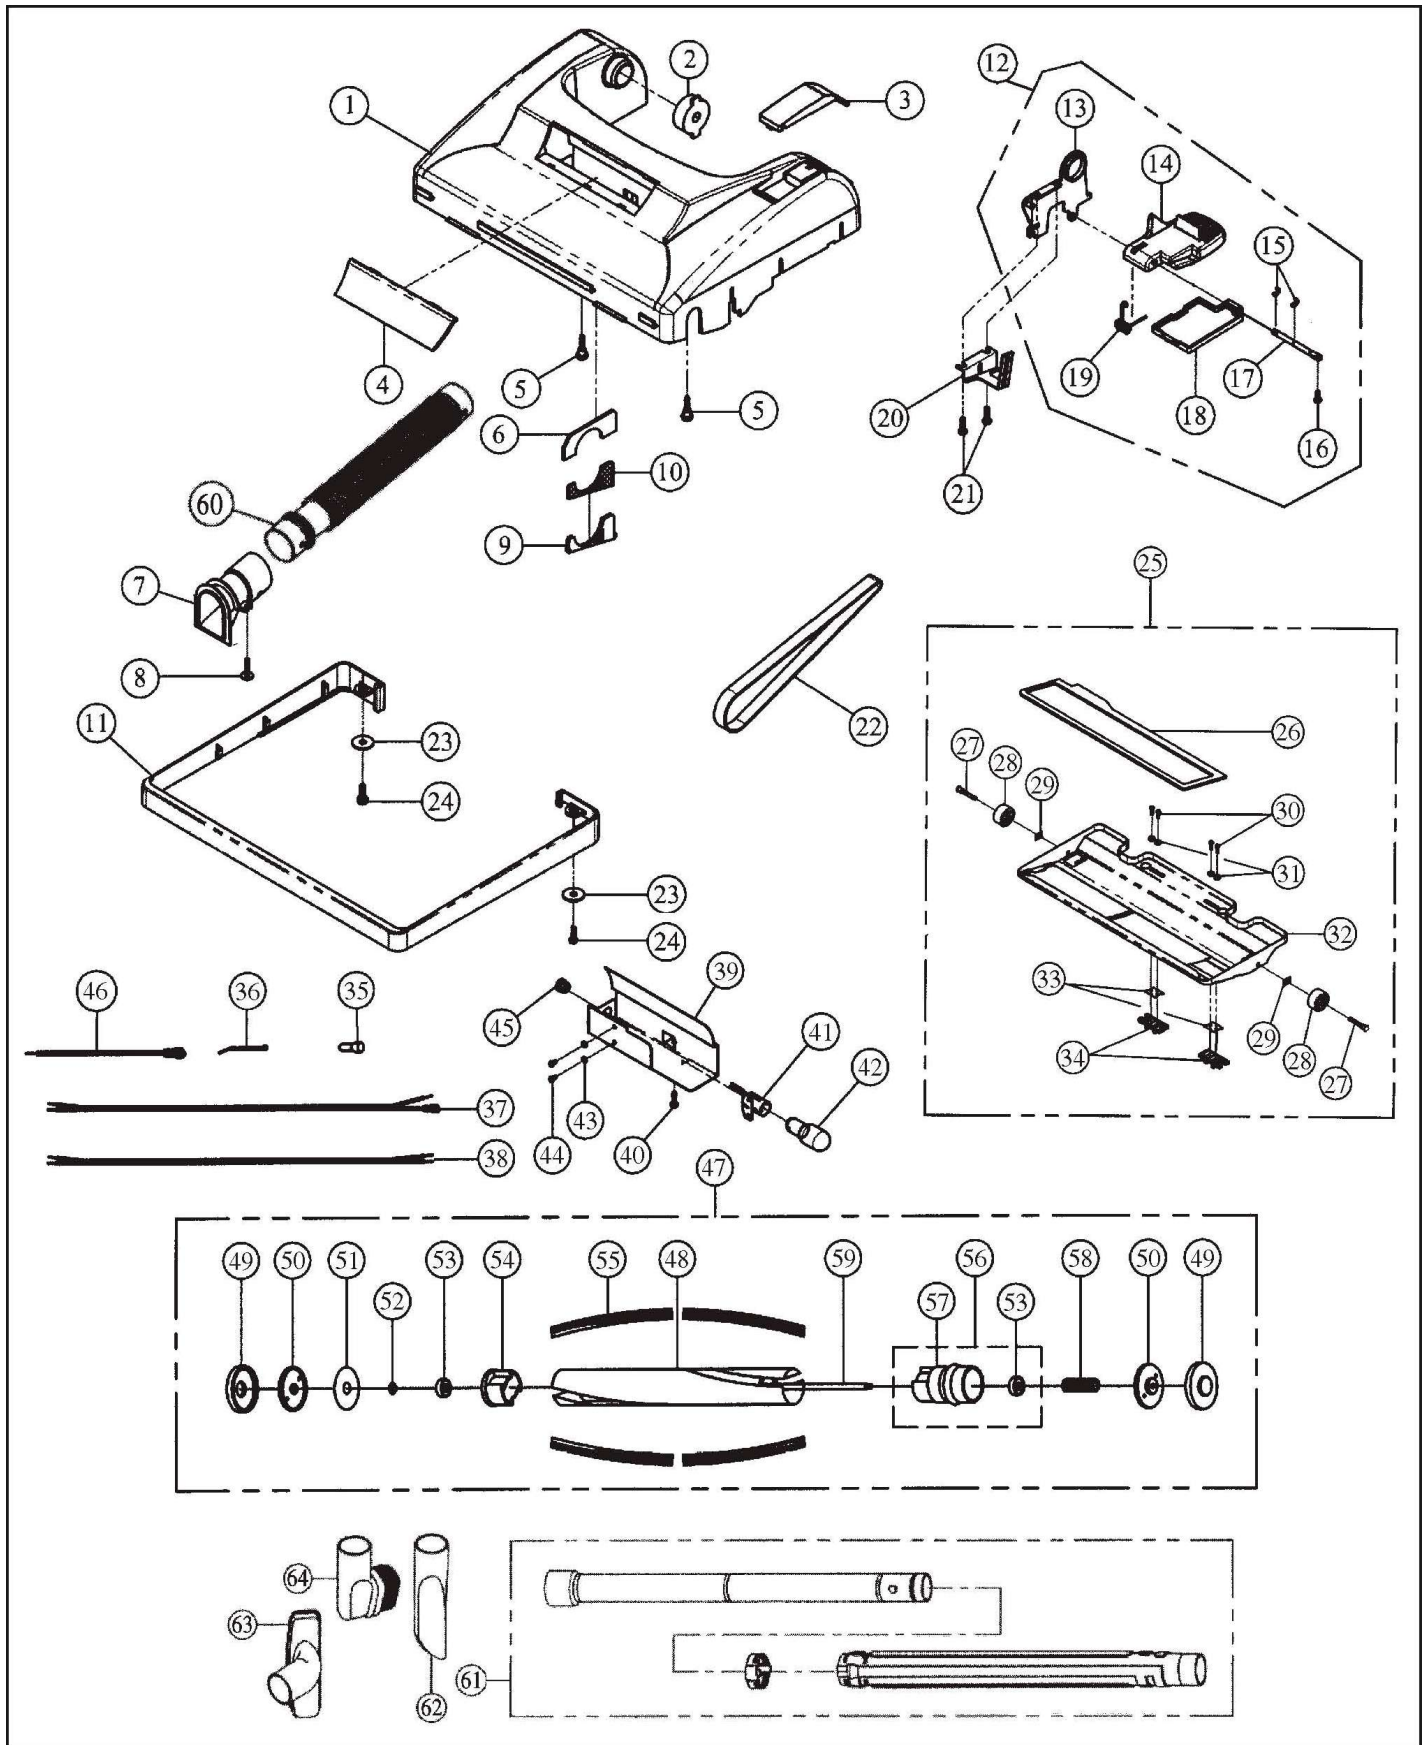

CIRRUS/PROGRADE Original & Replacement

Model CR69

Original & Replacement **CIRRUS/PROGRADE**

Model CR69

KEY	PART NO	DESCRIPTION	KEY	PART NO.	DESCRIPTION
1	C-73000	Nozzle Housing (White)	35	SS-3270	Wire Connector
2	C-73400	Plastic Bushing (Black)	36	C-32003	Cord Clip
3	C-73450	Carpet/Floor Pedal Cover (White)	37	C-36900	Lead Wire (Black)
4	C-73410	Clear Lens	38	C-36902	Lead Wire (White)
5	C-77039	Bottom Plate Lock Screw	39	C-73412	Lamp Reflector
6	C-73480	Nozzle Housing Felt Packing	40	C-77000	Screw
7	C-73430	Hose Inlet Fitting (Red)	41	C-73414	Bulb Socket
8	C-77040	Screw	42	FA-3515	Light Bulb
9	C-73482	Vented Support Fitting	43	C-77045	Spring Washer
10	C-73484	Vented Support Felt Packing	44	C-77046	Screw
11	C-74100	Furniture Guard (Black)	45	C-36914	Wire Bushing
12	C-73720	Foot Pedal Complete (Black)	46	C-36908	Lead Wire (Black)
13	C-73780	Pedal Frame	47	C-20000	Agitator Assembly (Metal)
14	C-73722	Foot Pedal (Black)	48	C-20500	Agitator Core (Metal)
15	C-77041	E-Clip	49	C-20510	Rubber End Cover (Black)
16	C-77032	Screw	50	C-20512	End Cap
17	C-73782	Foot Pedal Shaft	51	C-77036	Agitator Felt Washer
18	C-73790	Rear Belt Cover (Black)	52	C-77037	Washer
19	C-77042	Foot Pedal Spring	53	C-62000	Agitator Bearing
20	C-73486	Belt Guard	54	C-20514	Agitator Bearing Holder
21	C-77043	Screw	55	C-22000	Brush Strip
22	C-10000	Belt 2 Pk	56	C-20516	Agitator Pulley Complete
23	C-77044	Washer	57	C-20519	Agitator Pulley
24	C-77000	Set Screw	58	C-20530	Agitator Pulley Bushing
25	C-76100	Bottom Plate Assembly	59	C-20522	Agitator Shaft
26	C-76001	Bottom Plate Gasket	60	PRO-40005	Nozzle Hose
27	C-71010	Front Wheel Pin	61	PRO-50000	2 Piece Wand
28	C-71011	Front Wheel (Black)	62	C-54005	Crevice Tool
29	C-77015	Push-On Nut	63	C-52005	Upholstery Tool
30	C-77016	Screw	64	C-53005	Dust Brush
31	C-77017	Washer			
32	C-76101	Bottom Plate			
33	C-77018	Bottom Plate Latch Spring			
34	C-76400	Bottom Plate Latch (Black)