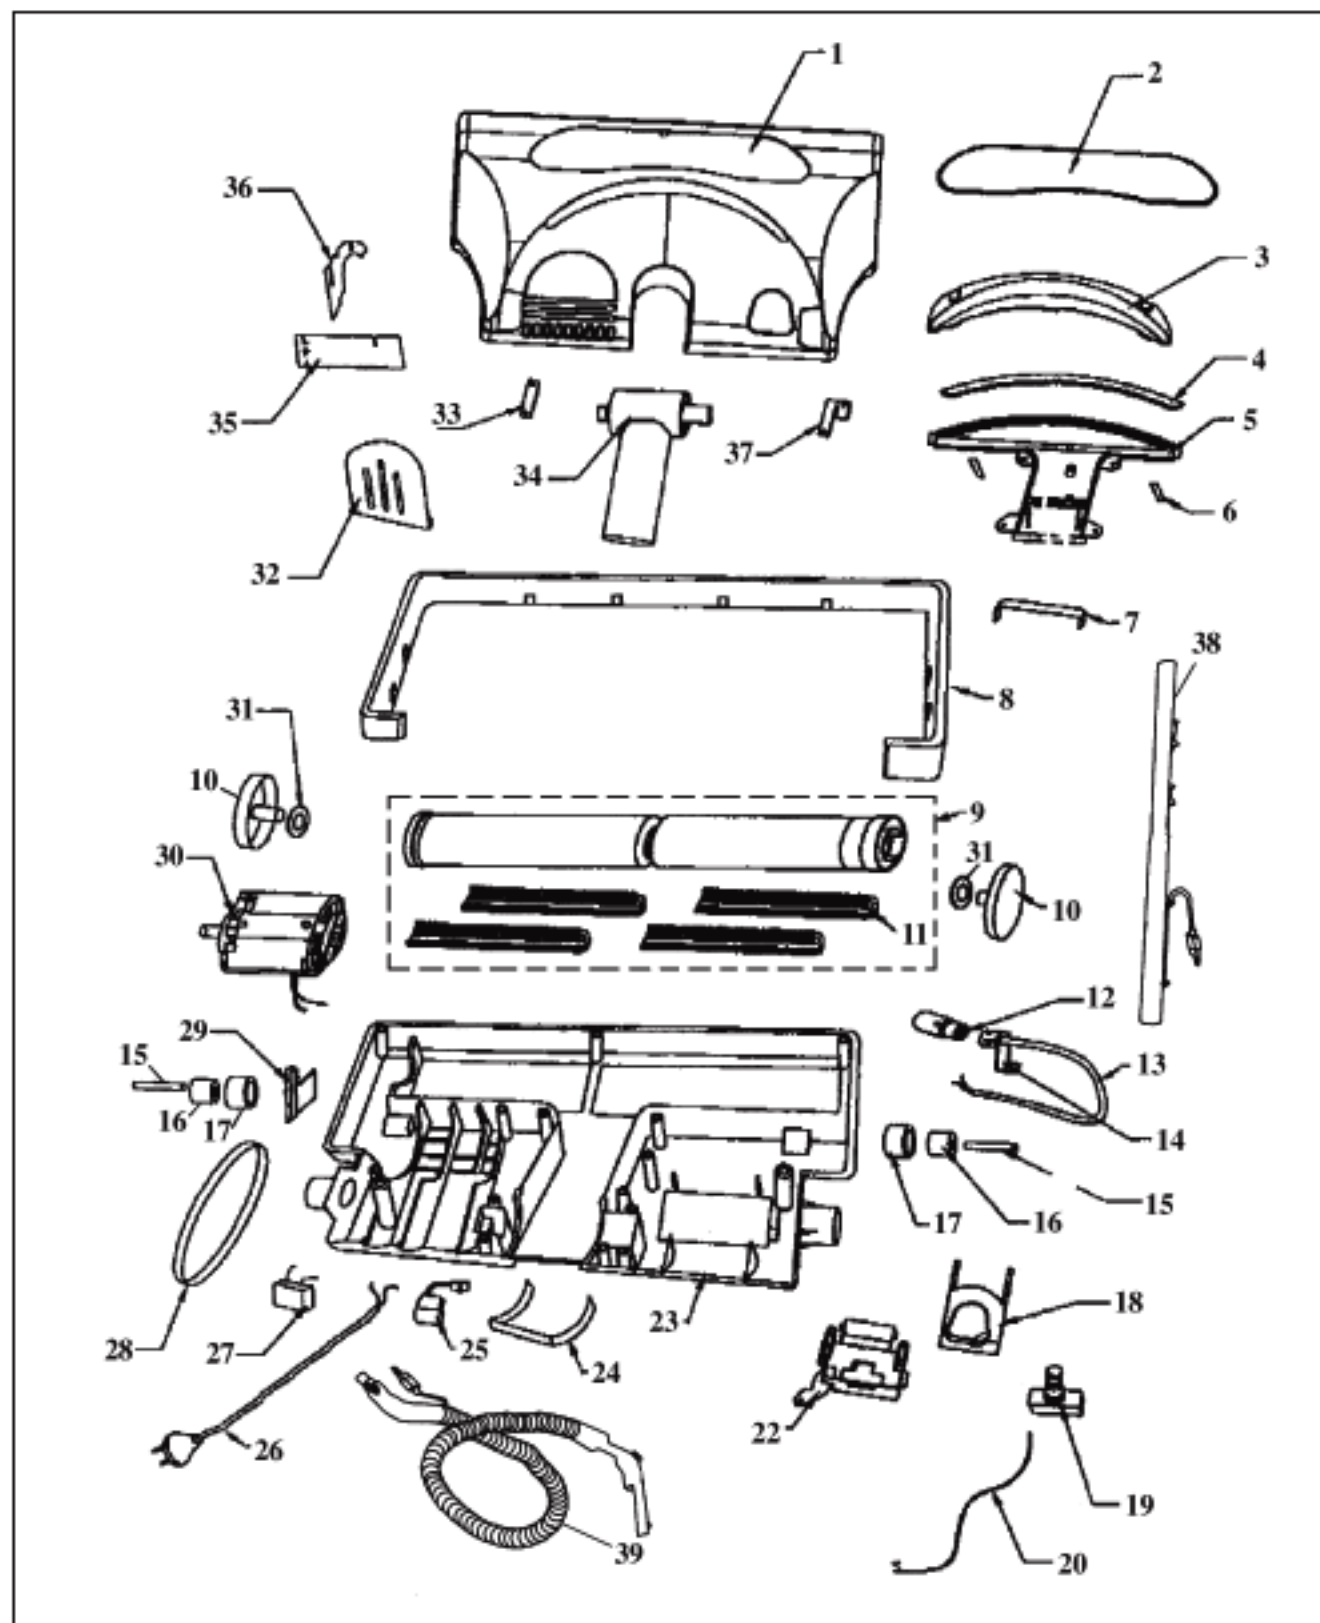

CIRRUS

Original & Replacement

Model CR358

Original & Replacement **CIRRUS**

Model CR358

<u>KEY</u>	<u>PART NO</u>	<u>DESCRIPTION</u>	<u>KEY</u>	<u>PART NO.</u>	<u>DESCRIPTION</u>
1	C-3581101	Nozzle Hood	20	C-3581120	Lead Wire To Switch
2	C-3581102	Clear Window	22	C-3581122	Switch Housing
3	C-3581103	Light Lens	23	C-3581123	Base Housing
4	C-3581104	Gasket	24	C-3581124	Dust Seal
5	C-3581105	Air Duct Cover	25	C-3581125	Cord Grommet
6	C-3581106	Screw	26	C-3581126	Cord
7	C-3581107	Gasket	27	C-3581127	Fuse Link
8	C-3581108	Furniture Guard	28	C-10500	Belt 2 Pk
9	C-20300	Agitator Ass'y	29	C-3581129	Belt Guide Metal
10	C-3581110	Rear Wheel	30	C-3581130	Motor
11	C-3581111	Brush Strip	31	C-3581131	Washer
12	C-3581112	Light Bulb	32	C-3581132	Light Reflector Metal
13	C-3581113	Light Socket Ass'y	33	C-3581133	Elbow Retainer Left
14	C-3581114	Screw	34	C-3581134	Pivot Elbow
15	C-3581115	Front Wheel Axle	35	N/A	Warning Label
16	C-3581116	Front Wheel	36	C-3581136	Felt Gasket - Agitator Housing
17	C-3581117	Front Wheel Rubber	37	C-3581137	Elbow Retainer Right
18	C-3581118	Switch Pedal	38	C-50015	Wand
19	C-3581119	Switch	39	C-40015	Electric Hose

N/A - Not Available