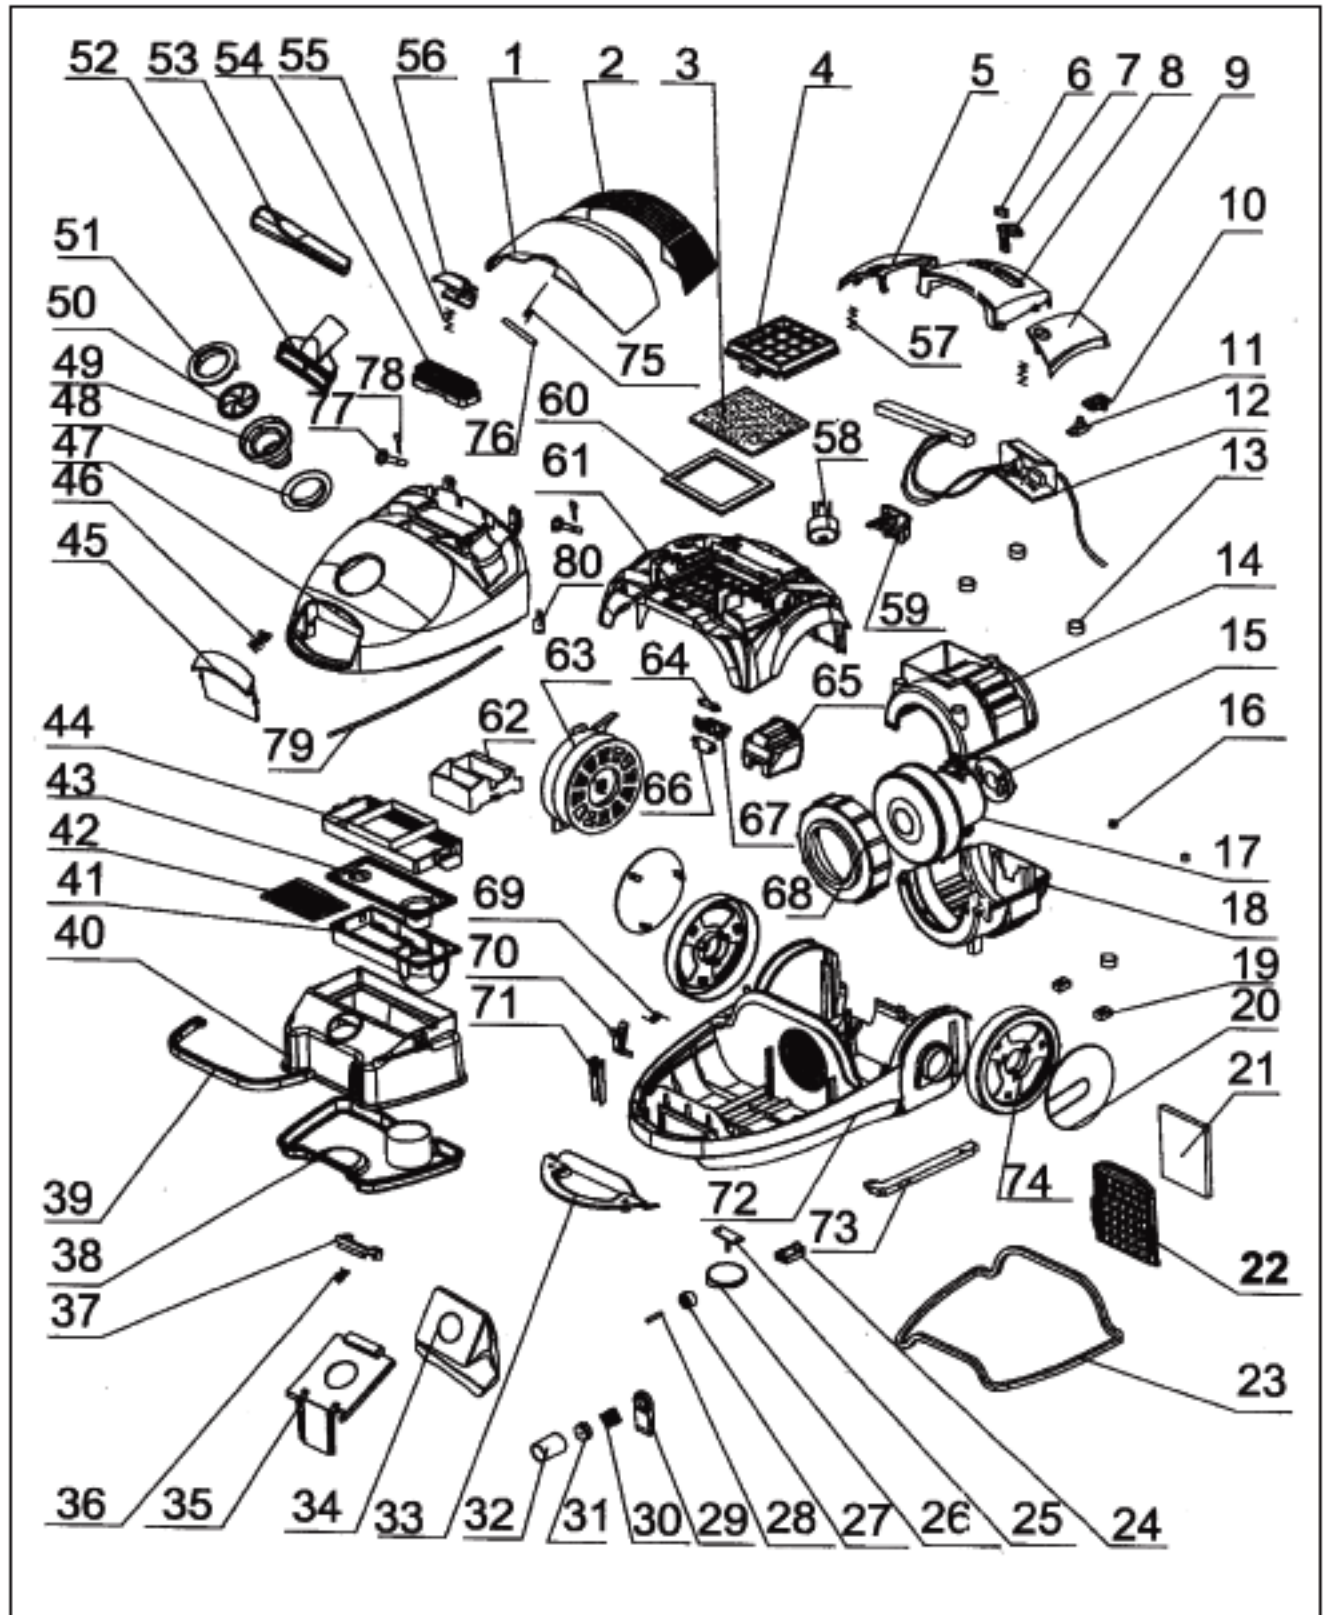

CIRRUS

Original & Replacement

Model CR358

Original & Replacement

CIRRUS

Model CR358

KEY	PART NO.	DESCRIPTION	KEY	PART NO.	DESCRIPTION
1	C-358001	Attachment Cover	42	C-358042	Dirt Cup Separator
2	C-358002	Exhaust Air Grill	43	C-358043	Dirt Cup Cover
3	C-358003	Exhaust Filter - HEPA	44	C-358044	Dirt Cup Filter
4	C-358004	Exhaust Filter Frame	45	C-358045	Dust Cover Latch
5	C-358005	Cord Rewind Pedal	46	C-358046	Dust Cover Latch Spring
6	C-358006	Bag Indicator Lens	47	C-358047	Dust Compartment Cover
7	C-358007	Variable Speed Knob	48	C-358048	Dust Bag Gasket
8	C-358008	Cover - Variable Speed Switch	49	C-358049	Inlet Tube
9	C-358009	Switch Pedal	50	C-358050	Hose Inlet Gasket
10	C-358010	Switch Cover	51	C-358051	Hose Inlet Trim Ring
11	C-358011	Switch	52	C-358052	Upholstery Tool
12	C-358012	Printed Circuit Board & Speed Control	53	C-358053	Crevice Tool
13	C-358013	Rubber Support	54	C-358054	Upholstery Brush
14	C-358014	Upper Motor Cover	55	C-358055	Latch Spring
15	C-358015	Motor Ring	56	C-358056	Attachment Compartment Latch
16	C-358016	Shock Absorber	57	C-358057	Switch Pedal Spring
17	C-358017	Lamb Motor	58	C-358058	Sensor
18	C-358018	Lower Motor Cover	59	C-358059	Rug Nozzle Hook
19	C-358019	Rubber Support	60	C-358060	Exhaust Filter Cage Gasket
20	C-358020	Wheel Cover	61	C-358061	Top Motor Housing
21	C-358021	Secondary Filter	62	C-358062	Bag Compartment Support
22	C-358022	Secondary Filter Frame	63	C-358059	Cord Rewind
23	C-358023	Gasket - Dust Compartment	64	C-358067	Cord Outlet Idler Wheel
24	C-358024	Hook For Rug Nozzle	63	C-358069	Cord Outlet
25	C-358025	Swivel Support - Front Wheel	66	C-358066	Cord Outlet Wheel
26	C-358026	Swivel - Front Wheel	67	C-358067	Cord Outlet Wheel Support
27	C-358027	Front Wheel	68	C-358068	Motor Seal Ring
28	C-358028	Wheel Axle	69	C-358069	Bag Holder Latch Spring
29	C-358029	Safety Valve Cover	70	C-358070	Bag Holder Latch
30	C-358030	Safety Valve Salve	71	C-358071	Bag Holder Latch Bracket
31	C-358031	Safety Valve Falv	72	C-358072	Bottom Housing
32	C-358032	Safety Valve	73	C-358073	Cover Plate
33	C-358033	Handle Cover	74	C-358074	Large Rear Wheel
34	C-14010	Paper Bag 5 Pk	75	C-358075	Cover Spring
35	C-358035	Paper Bag Holder	76	C-358076	Cover Spring Axle
36	C-358036	Dirt Cup Lock Spring	77	C-358077	Cover Hinge Pin
37	C-358037	Dirt Cup Lock Plate	78	C-358078	Pin Retainer
38	C-358038	Dirt Cup Bottom	79	C-358079	Tube For Sensor
39	C-358039	Dirt Cup Handle	80	C-358080	Rubber Seal - Sensor Tube
40	C-358040	Dirt Cup Body			
41	C-358041	Cyclonic Dirt Cup (Includes 36, 37, 38, 39, 40, 42, 43)			