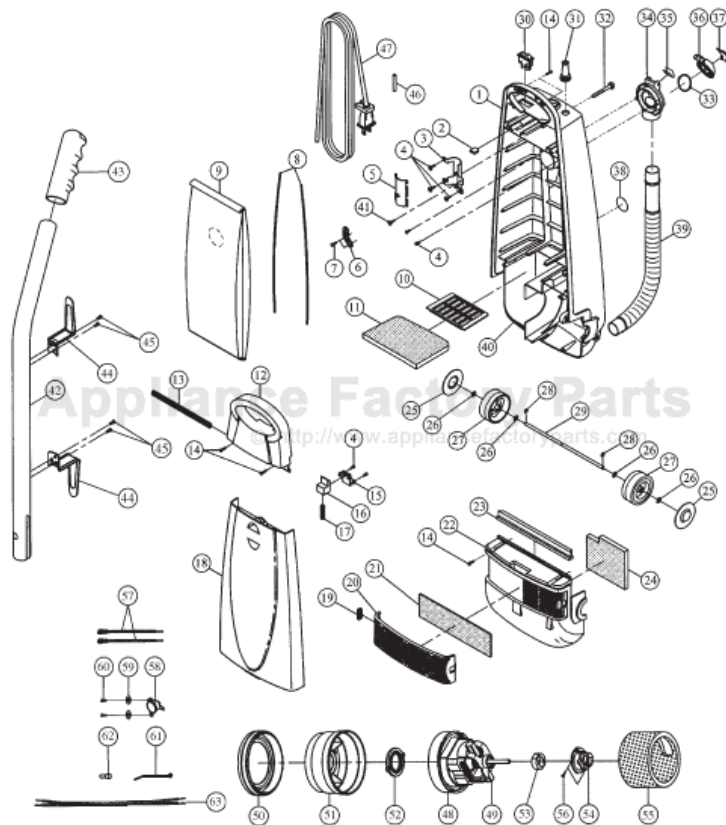

[Find Your CIRRUS Vacuum Cleaner Parts - Select From 13 Models](#)

----- Manual continues below part list -----