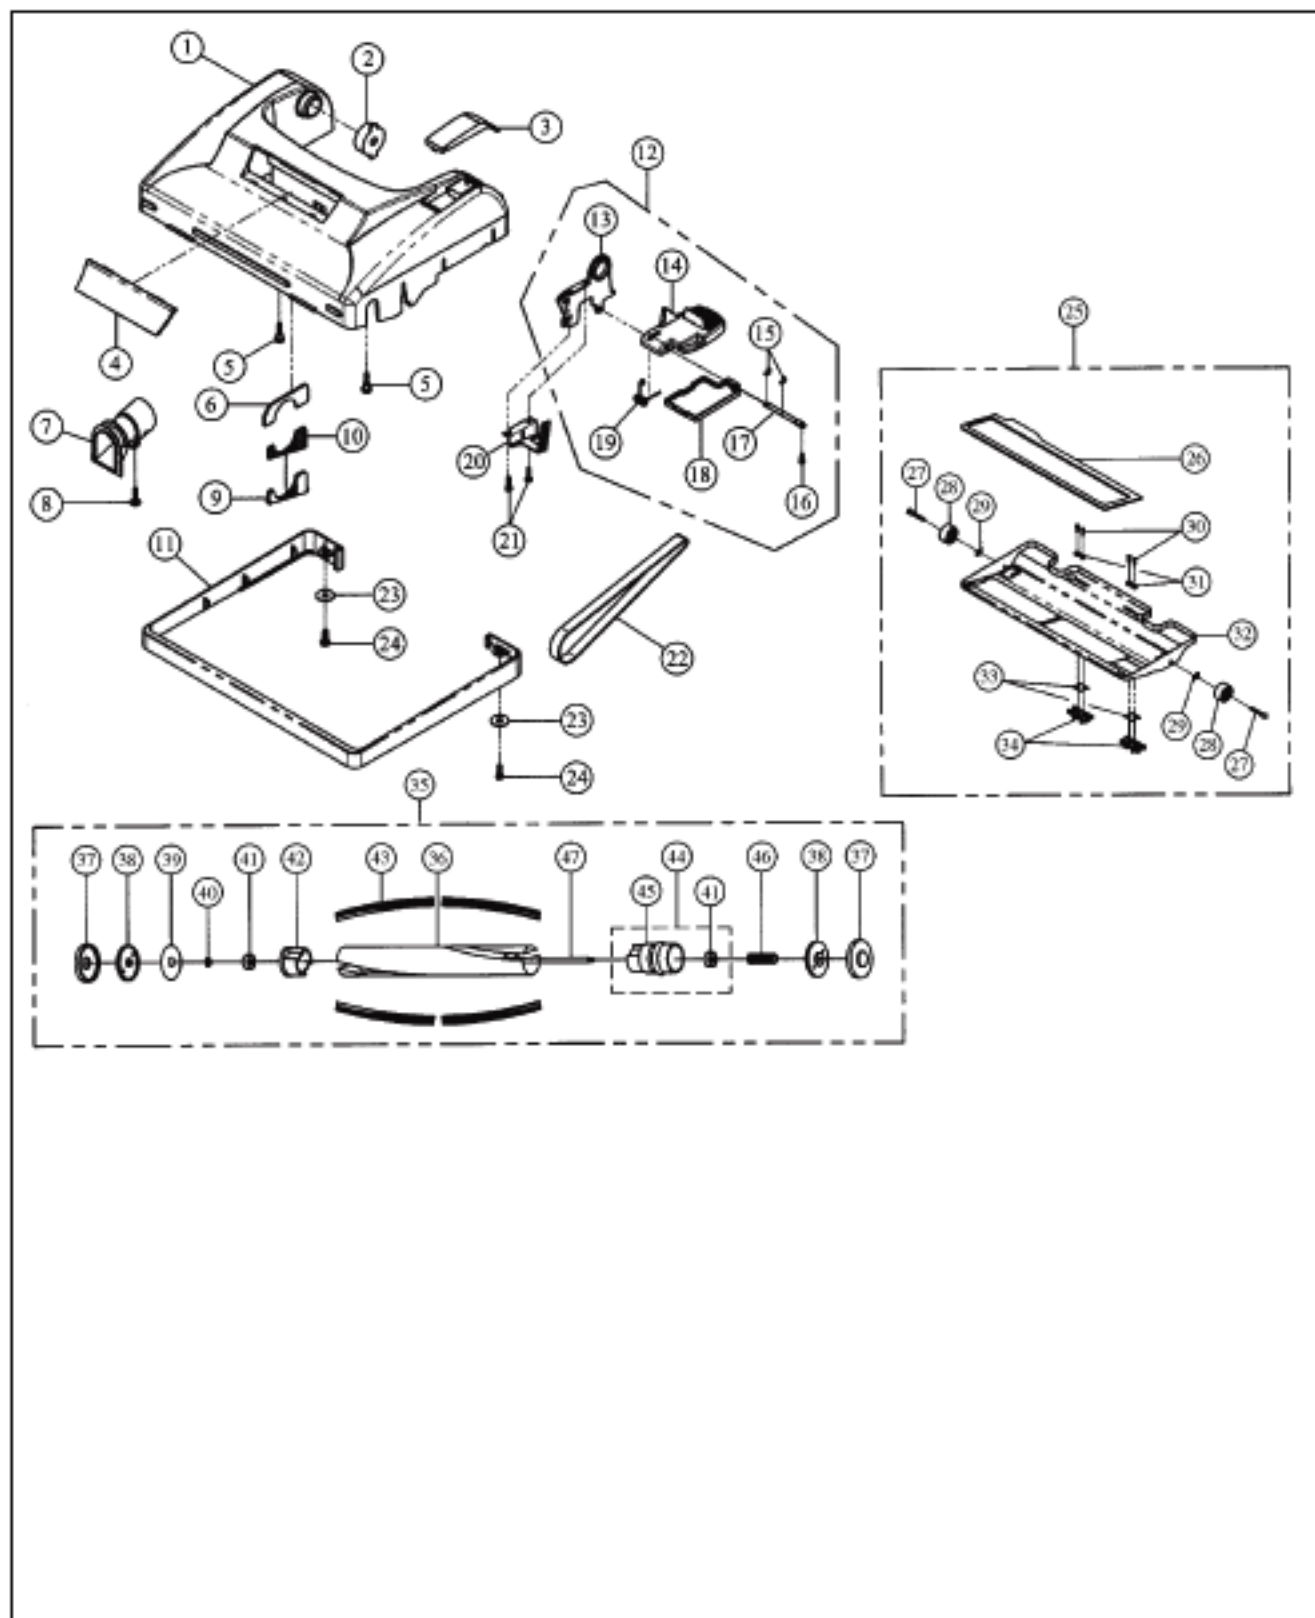

CIRRUS/PROGRADE Original & Replacement

Model CR67C

Original & Replacement **CIRRUS/PROGRADE**

Model CR67C

<u>KEY</u>	<u>PART NO.</u>	<u>DESCRIPTION</u>	<u>KEY</u>	<u>PART NO.</u>	<u>DESCRIPTION</u>
1	C-73006	Nozzle Housing (Yellow)	25	C-76100	Bottom Plate Assembly
2	C-73400	Plastic Bushing (Black)	26	C-76001	Packing Grip
3	C-73628	Carpet/Floor Pedal Cover (Yellow)	27	C-71010	Front Wheel Pin
4	C-73405	Window (Yellow)	28	C-71011	Front Wheel
5	C-77039	Bottom Plate Lock Screw	29	C-77015	Push-On Nut
6	C-73480	Nozzle Housing Felt Packing	30	C-77016	Screw
7	C-73430	Hose Inlet Fitting (Red)	31	C-77017	Bottom Plate Latch Washer
8	C-77040	Screw	32	C-76101	Bottom Plate
9	C-73482	Vented Support Fitting	33	C-77018	Bottom Plate Latch Spring
10	C-73484	Vented Support Felt Packing	34	C-76400	Bottom Plate Latch
11	C-74100	Furniture Guard (Black)	35	C-20000	Agitator Assembly (Metal)
12	C-73720	Foot Pedal Complete (Black)	36	C-20500	Agitator Core (Metal)
13	C-73780	Pedal Frame	37	C-20510	Rubber End Cover (Black)
14	C-73722	Foot Pedal (Black)	38	C-20512	End Cap
15	C-77041	E-Clip	39	C-77036	Agitator Felt Washer
16	C-77032	Screw	40	C-77037	Washer
17	C-73782	Foot Pedal Shaft	41	C-62000	Agitator Bearing
18	C-73790	Rear Belt Cover (Black)	42	C-20514	Agitator Bearing Holder
19	C-77042	Foot Pedal Spring	43	C-22000	Agitator Brush
20	C-73486	Belt Guard	44	C-20516	Agitator Pulley Complete
21	C-77043	Screw	45	C-20519	Agitator Pulley
22	C-10000	Belt 2 Pk	46	C-20530	Agitator Pulley Bushing
23	C-77044	Washer	47	C-20522	Agitator Shaft
24	C-77000	Screw