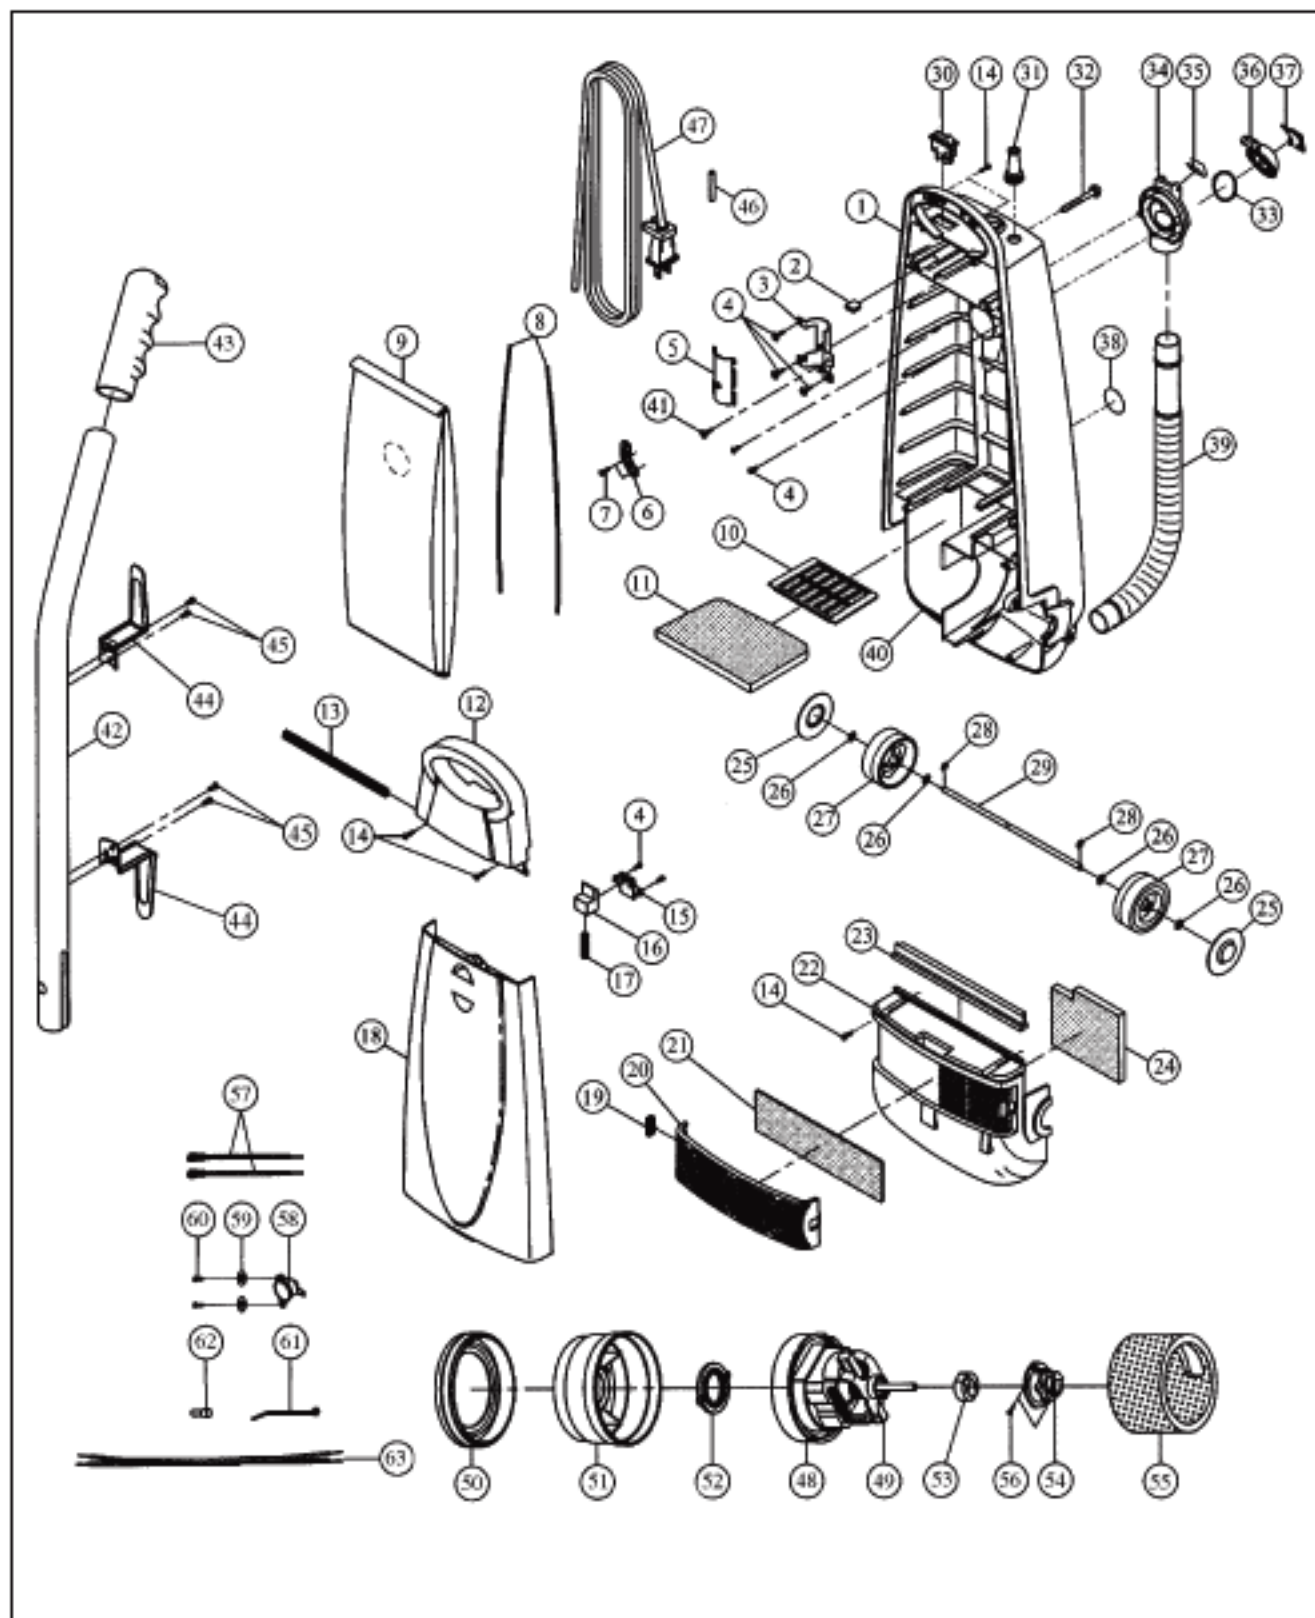

CIRRUS/PROGRADE Original & Replacement

Model CR67C

Original & Replacement **CIRRUS/PROGRADE**

Model CR67C

KEY	PART NO	DESCRIPTION	KEY	PART NO	DESCRIPTION
1	C-75015	Dust Compartment (Yellow)	42	C-70008	Handle Tube
2	C-75900	Vented Support Rubber	43	C-70255	Soft Grip (Black)
3	C-70590	Handle Fitting (Rear)	44	C-70508	Metal Cord Hook
4	C-77000	Screw	45	C-77012	Screw
5	C-70591	Handle Fitting (Front)	46	C-32092	Cord Protector
6	C-32025	Cord Holder (Black)	47	C-30007	Power Cord 50' 16/3 Yellow
7	C-77032	Screw	48	C-60000	Lamb Motor
8	C-76900	Dust Compartment Side Seals	49	C-63005	Carbon Brush
9	C-14000	Paper Bag HEPA 6 Pk	50	C-62003	Motor Mount (Rear)
9	C-14005	Paper Bag Micro Filtration 12 Pk	51	C-62005	Motor Support Housing (Black)
9	C-12250	Cloth Dump Bag	52	C-76025	Suction Inlet Packing
10	C-18420	Filter Support Screen	53	C-62010	Motor Mount (Front)
11	C-18000	Secondary Filter	54	C-62015	Motor Pivot Sleeve (Black)
12	C-75908	Switch Housing Cover (Yellow)	55	C-18700	Noise Suppressor
13	C-76902	Dust Cover Seal	56	C-77000	Screw
14	C-77026	Screw	57	C-36908	Cord (Black)
15	C-75802	Latch Bracket (Black)	58	C-36005	Thermal Switch
16	C-75025	Cover Latch (Black)	59	C-77005	Washer
17	C-77027	Cover Latch Spring	60	C-77047	Screw
18	C-75506	Dust Cover (Yellow)	61	C-32003	Cord Clip
19	C-75950	Filter Cover Knob (Black)	62	SS-3270	Wire Nut
20	C-75829	Filter Cover (Yellow)	63	C-36916	Motor Lead (Black)
21	C-18056	Exhaust Filter			
22	C-75039	Motor Cover (Yellow)			
23	C-76010	Motor Cover Seal			
24	C-18050	Motor Filter			
25	C-71500	Rear Wheel Hubcap			
26	C-77029	Washer			
27	C-71000	Rear Wheel (Black)			
28	C-77028	E-Clip			
29	C-71002	Rear Wheel Shaft			
30	C-34005	Switch (Black)			
31	C-32605	Large Rubber Boot (Black)			
32	C-77030	Handle Screw			
33	C-76020	Suction Inlet Cover Seal			
34	C-75050	Suction Inlet (Black)			
35	C-77031	Suction Inlet Lid Spring			
36	C-75051	Suction Inlet Lid (Black)			
37	C-75052	Suction Control Dial (Black)			
38	C-74000	Warning Label			
39	C-40000	Nozzle Hose (Black)