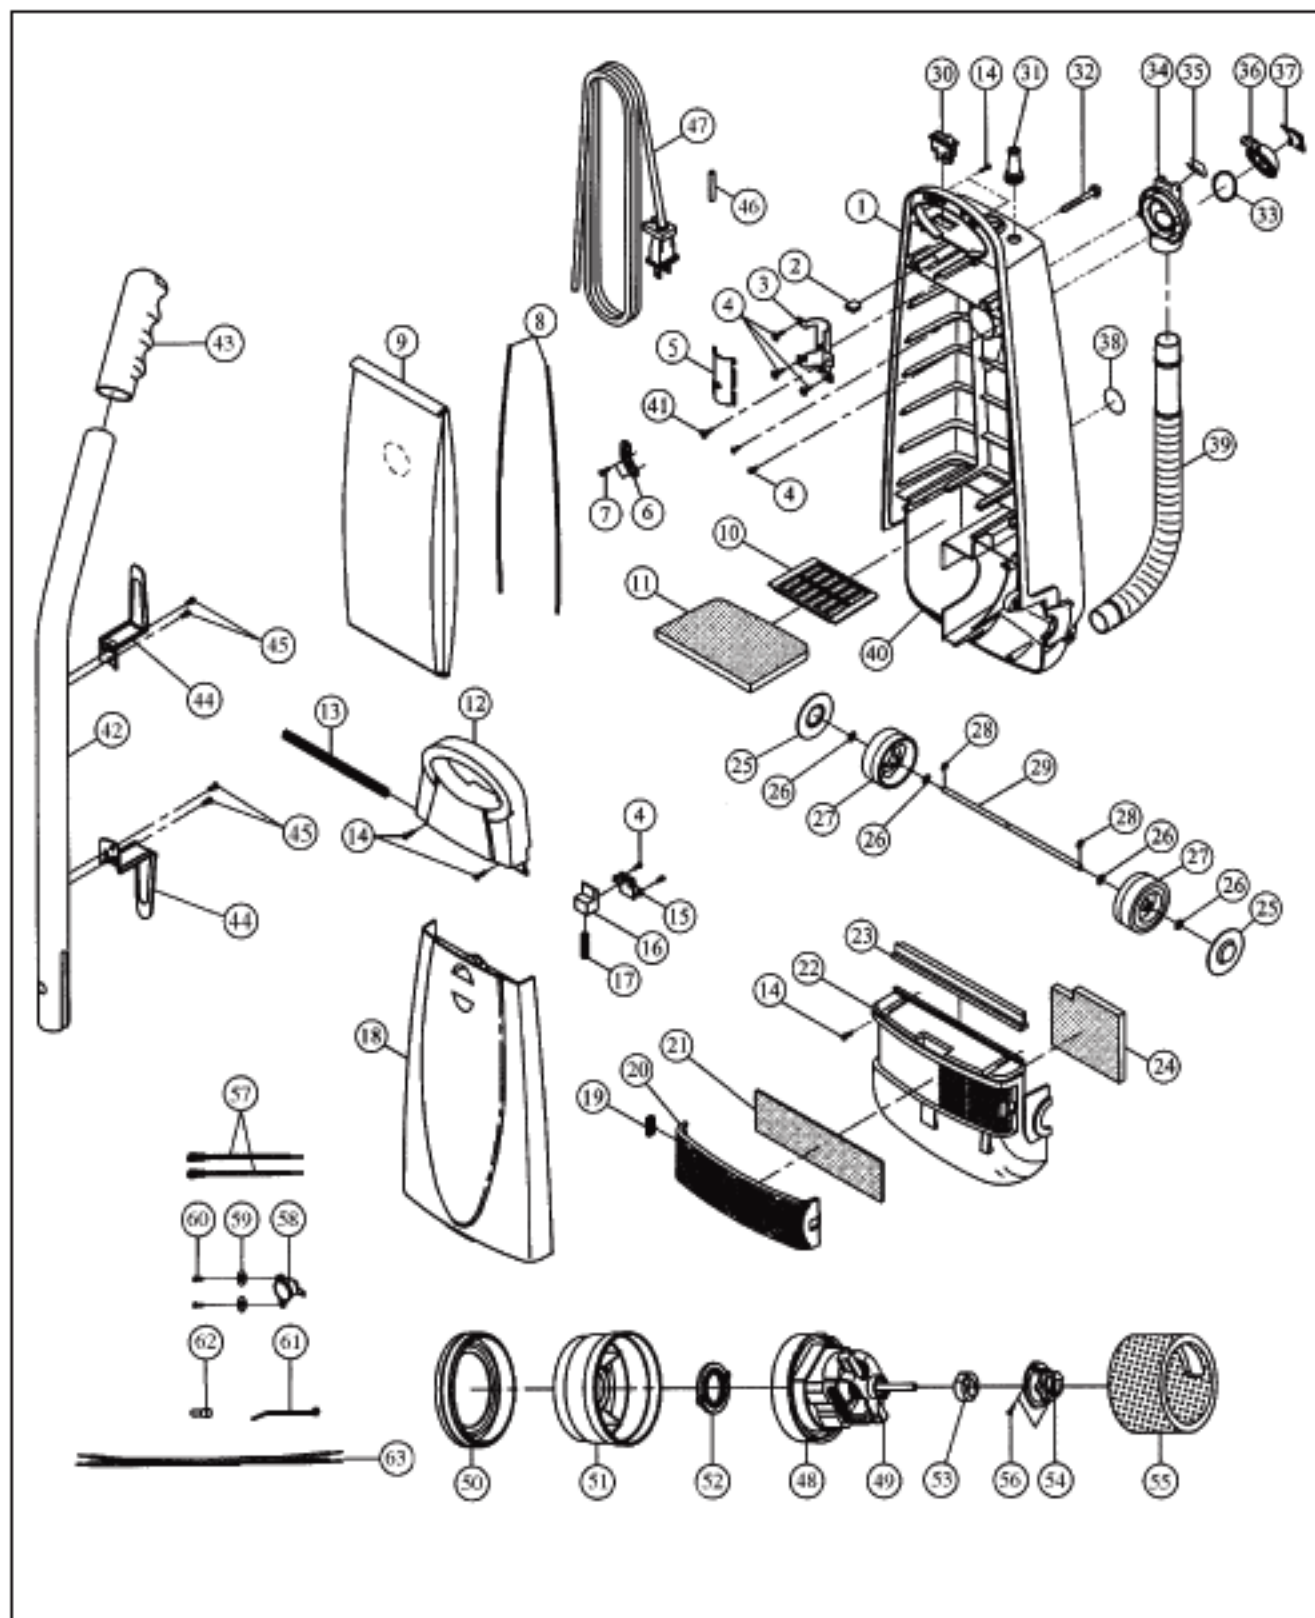

CIRRUS/PROGRADE Original & Replacement

Model CR67C

Original & Replacement **CIRRUS/PROGRADE**

Model CR67C

KEY	PART NO	DESCRIPTION	KEY	PART NO	DESCRIPTION
1	C-75015	Dust Compartment (Yellow)	42	C-70008	Handle Tube
2	C-75900	Vented Support Rubber	43	C-70255	Soft Grip (Black)
3	C-70590	Handle Fitting (Rear)	44	C-70508	Metal Cord Hook
4	C-77000	Screw	45	C-77012	Screw
5	C-70591	Handle Fitting (Front)	46	C-32092	Cord Protector
6	C-32025	Cord Holder (Black)	47	C-30007	Power Cord 50' 16/3 Yellow
7	C-77032	Screw	48	C-60000	Lamb Motor
8	C-76900	Dust Compartment Side Seals	49	C-63005	Carbon Brush
9	C-14000	Paper Bag HEPA 6 Pk	50	C-62003	Motor Mount (Rear)
9	C-14005	Paper Bag Micro Filtration 12 Pk	51	C-62005	Motor Support Housing (Black)
9	C-12250	Cloth Dump Bag	52	C-76025	Suction Inlet Packing
10	C-18420	Filter Support Screen	53	C-62010	Motor Mount (Front)
11	C-18000	Secondary Filter	54	C-62015	Motor Pivot Sleeve (Black)
12	C-75908	Switch Housing Cover (Yellow)	55	C-18700	Noise Suppressor
13	C-76902	Dust Cover Seal	56	C-77000	Screw
14	C-77026	Screw	57	C-36908	Cord (Black)
15	C-75802	Latch Bracket (Black)	58	C-36005	Thermal Switch
16	C-75025	Cover Latch (Black)	59	C-77005	Washer
17	C-77027	Cover Latch Spring	60	C-77047	Screw
18	C-75506	Dust Cover (Yellow)	61	C-32003	Cord Clip
19	C-75950	Filter Cover Knob (Black)	62	SS-3270	Wire Nut
20	C-75829	Filter Cover (Yellow)	63	C-36916	Motor Lead (Black)
21	C-18056	Exhaust Filter			
22	C-75039	Motor Cover (Yellow)			
23	C-76010	Motor Cover Seal			
24	C-18050	Motor Filter			
25	C-71500	Rear Wheel Hubcap			
26	C-77029	Washer			
27	C-71000	Rear Wheel (Black)			
28	C-77028	E-Clip			
29	C-71002	Rear Wheel Shaft			
30	C-34005	Switch (Black)			
31	C-32605	Large Rubber Boot (Black)			
32	C-77030	Handle Screw			
33	C-76020	Suction Inlet Cover Seal			
34	C-75050	Suction Inlet (Black)			
35	C-77031	Suction Inlet Lid Spring			
36	C-75051	Suction Inlet Lid (Black)			
37	C-75052	Suction Control Dial (Black)			
38	C-74000	Warning Label			
39	C-40000	Nozzle Hose (Black)			