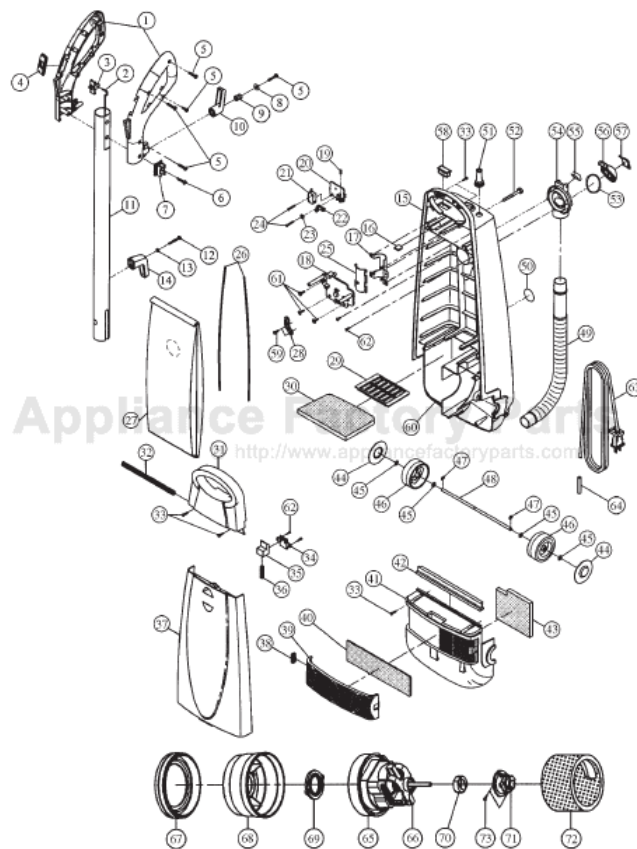

[Find Your CIRRUS Vacuum Cleaner Parts - Select From 13 Models](#)

----- Manual continues below part list -----