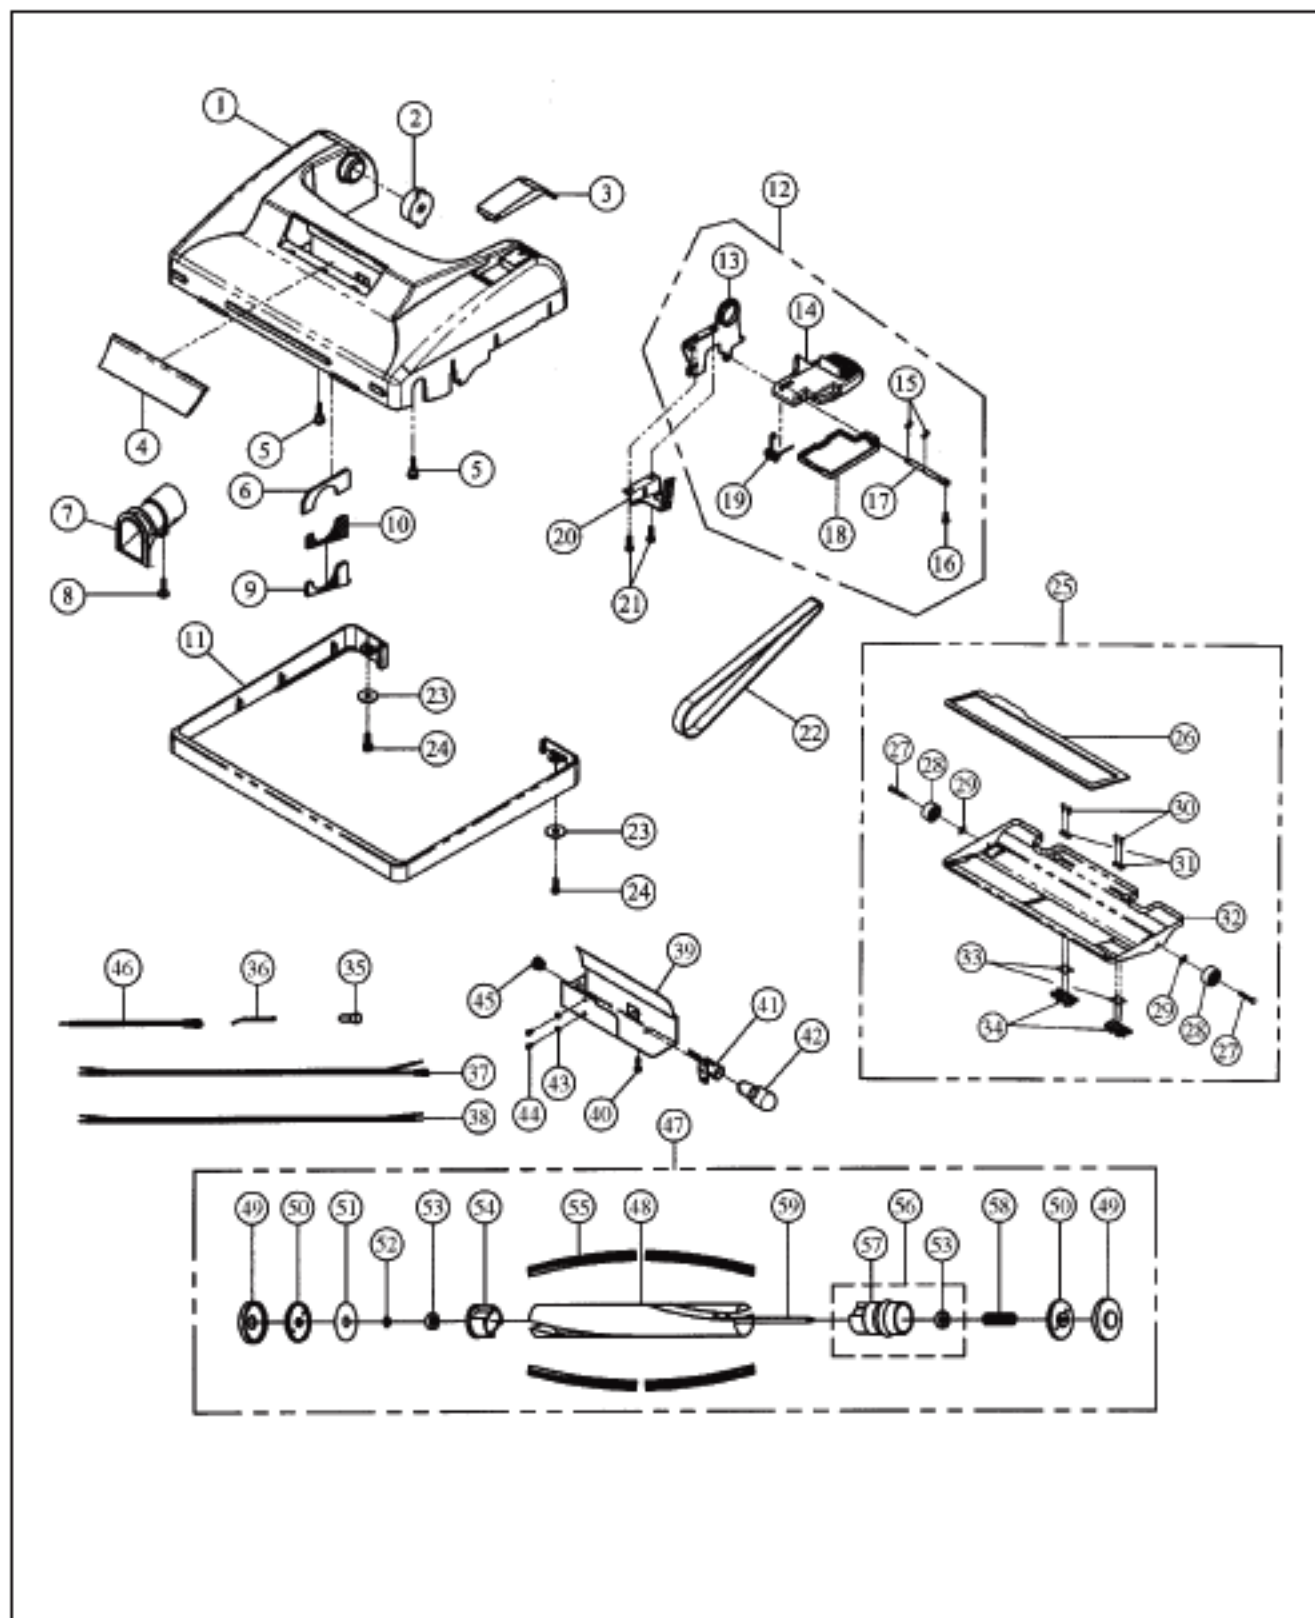

CIRRUS/PROGRADE Original & Replacement

Model CR68

Original & Replacement **CIRRUS/PROGRADE**

Model CR68

KEY	PART NO.	DESCRIPTION	KEY	PART NO.	DESCRIPTION
1	C-73000	Nozzle Housing (White)	32	C-76101	Bottom Plate
2	C-73400	Plastic Bushing (Black)	33	C-77018	Bottom Plate Latch Spring
3	C-73450	Carpet/Floor Pedal Cover (White)	34	C-76400	Bottom Plate Latch (Black)
4	C-73410	Clear Lens	35	SS-3270	Wire Connector
5	C-77039	Bottom Plate Lock Screw	36	C-32003	Cord Clip
6	C-73480	Nozzle Housing Felt Packing	37	C-36900	Lead Wire (Black)
7	C-73430	Hose Inlet Fitting (Red)	38	C-36902	Lead Wire (White)
8	C-77040	Screw	39	C-73412	Lamp Reflector
9	C-73482	Vented Support Fitting	40	C-77000	Screw
10	C-73484	Vented Support Felt Packing	41	C-73414	Bulb Socket
11	C-74100	Furniture Guard (Black)	42	FA-3515	Light Bulb
12	C-73720	Foot Pedal Complete (Black)	43	C-77045	Spring Washer
13	C-73780	Pedal Frame	44	C-77046	Screw
14	C-73722	Foot Pedal (Black)	45	C-36914	Wire Bushing
15	C-77041	E-Clip	46	C-36908	Lead Wire (Black)
16	C-77032	Screw	47	C-20000	Agitator Assembly (Metal)
17	C-73782	Foot Pedal Shaft	48	C-20500	Agitator Core (Metal)
18	C-73790	Rear Belt Cover (Black)	49	C-20510	Rubber End Cover (Black)
19	C-77042	Foot Pedal Spring	50	C-20512	End Cap
20	C-73486	Belt Guard	51	C-77036	Agitator Felt Washer
21	C-77043	Screw	52	C-77037	Washer
22	C-10000	Belt 2 Pk	53	C-62000	Agitator Bearing
23	C-77044	Washer	54	C-20514	Agitator Bearing Holder
24	C-77000	Set Screw	55	C-22000	Brush Strip
25	C-76100	Bottom Plate Assembly	56	C-20516	Agitator Pulley Complete
26	C-76001	Bottom Plate Gasket	57	C-20519	Agitator Pulley
27	C-71010	Front Wheel Pin	58	C-20530	Agitator Pulley Bushing
28	C-71011	Front Wheel (Black)	59	C-20522	Agitator Shaft
29	C-77015	Push-On Nut			
30	C-77016	Screw			
31	C-77017	Washer			