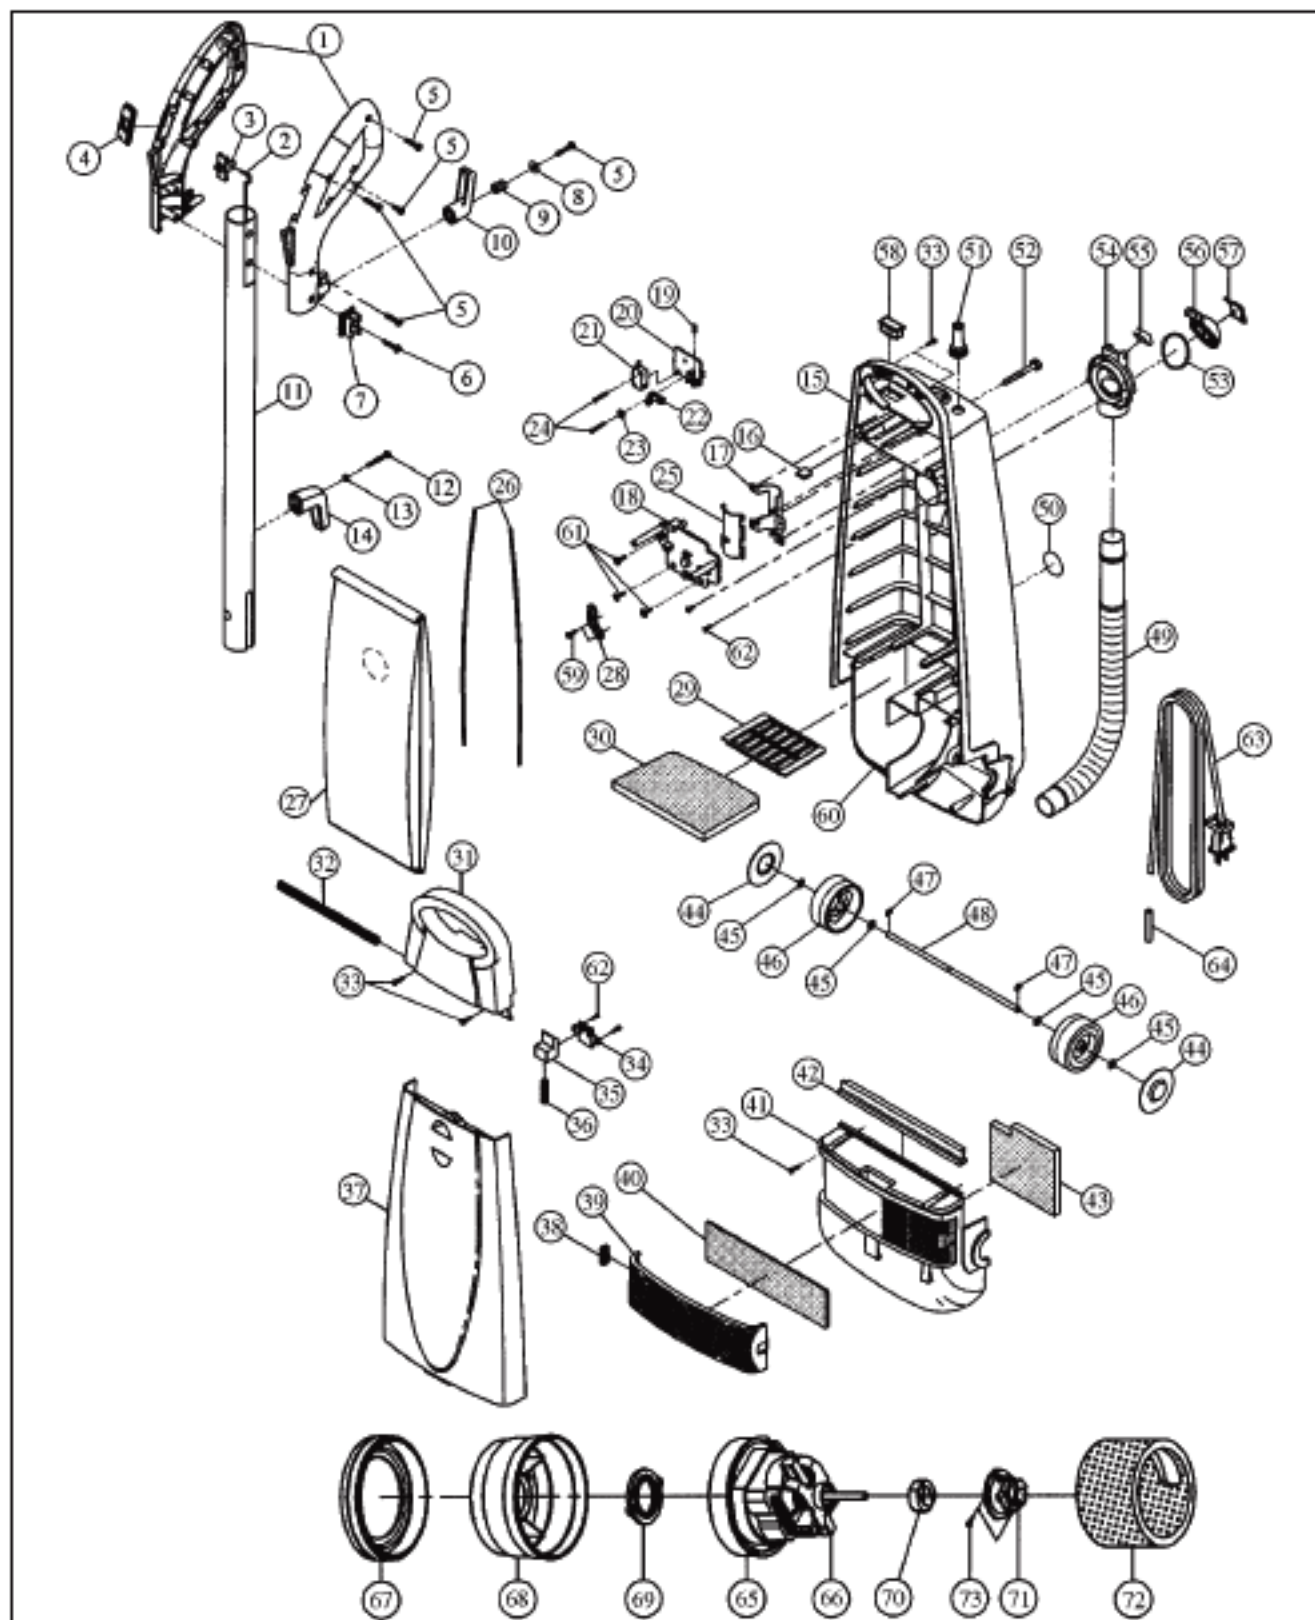

CIRRUS/PROGRADE Original & Replacement

Model CR68

Original & Replacement **CIRRUS/PROGRADE**

Model CR68

KEY	PART NO	DESCRIPTION	KEY	PART NO.	DESCRIPTION
1	C-70250	Handle Grip RH & LH (Black)	41	C-75036	Motor Cover (White)
2	C-34500	Handle Lever Rod	42	C-76010	Motor Cover Seal Upper
3	C-34505	Switch Knob	43	C-18050	Exhaust Filter
4	C-34510	Switch Cover (Black)	44	C-71500	Rear Wheel Hubcap
5	C-77000	Screw	45	C-77029	Washer Rear Wheel
6	C-77003	Screw	46	C-71000	Rear Wheel (Black)
7	C-70520	Cord Clip (Black)	47	C-77028	E-Clip Rear Wheel
8	C-77005	Washer	48	C-71002	Rear Wheel Shaft
9	C-77010	Cord Hook Spring	49	C-40000	Nozzle Hose Blow Molded (Black)
10	C-70500	Upper Cord Hook (Black)	50	C-74000	Warning Label
11	C-70000	Handle Tube	51	C-32000	Rubber Boot (Black)
12	C-77012	Screw	52	C-77030	Handle Screw
13	C-77014	Washer	53	C-76020	Suction Inlet Cover Seal
14	C-70501	Lower Cord Hook (Black)	54	C-75050	Suction Inlet (Black)
15	C-75000	Dust Compartment (White)	55	C-77031	Suction Inlet Lid Spring
16	C-75900	Vented Support Rubber	56	C-75051	Suction Inlet Lid (Black)
17	C-70590	Handle Fitting (Rear)	57	C-75052	Suction Slide Control (Black)
18	C-75090	P.C. Board Holder	58	C-75053	Switch Filler Plug
19	C-77023	Switch Activator Spring	59	C-77032	Screw, Internal Cord Holder
20	C-75092	Switch Mounting Plate	60	C-76022	Motor Cover Seal Lower
21	C-36000	Switch	61	C-77003	Screw
22	C-34520	Switch Activator	62	C-77000	Screw
23	C-77024	Plastic Washer	63	C-30000	Power Cord 24' 17/2 (Black)
24	C-77025	Screw	64	C-32090	Cord Protector
25	C-70591	Handle Fitting (Front)	65	C-60000	Motor 1000W
26	C-76900	Dust Compartment Side Seals	66	C-63005	Carbon Brush
27	C-14000	Paper Bag HEPA Type 6 Pk	67	C-62003	Motor Mount (Rear)
27	C-14005	Paper Bag Micro Filtration 12 Pk	68	C-62034	Motor Support Housing (Black)
28	C-32025	Cord Holder (Black)	69	C-76025	Motor Gasket
29	C-18420	Filter Supporter Screen	70	C-62010	Motor Mount (Front)
30	C-18000	Secondary Filter	71	C-62015	Motor Pivot Sleeve (Black)
31	C-75902	Switch Housing Cover (White)	72	C-18700	Noise Suppressor
32	C-76902	Dust Cover Seal	73	C-77000	Set Screw
33	C-77026	Screw			
34	C-75802	Latch Bracket (Black)			
35	C-75025	Cover Latch (Black)			
36	C-77027	Cover Latch Spring			
37	C-75500	Dust Compartment Cover (White)			
38	C-75950	Post Cover Knob (Black)			
39	C-75820	Post Cover (White)			
40	C-18051	Electrostatic Exhaust Filter