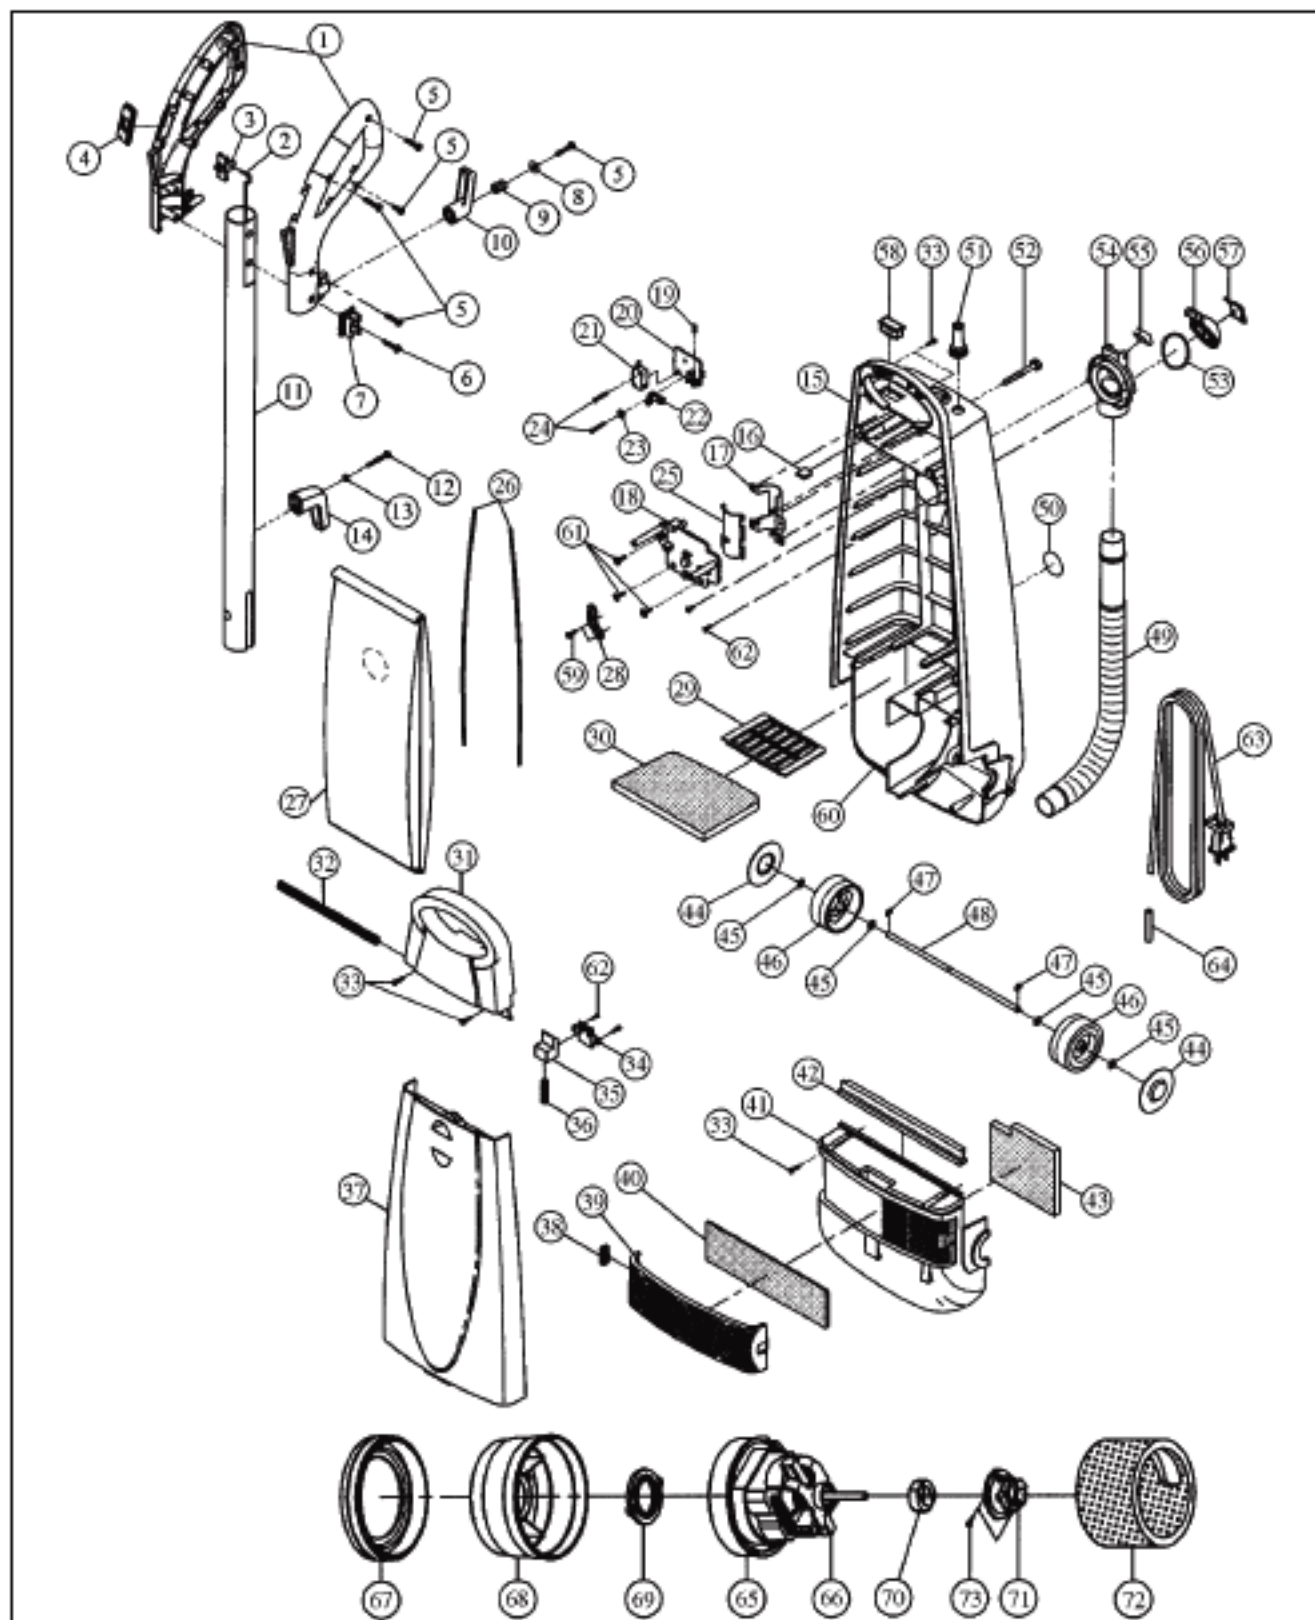

CIRRUS/PROGRADE Original & Replacement

Model CR68

Original & Replacement **CIRRUS/PROGRADE**

Model CR68

KEY	PART NO	DESCRIPTION	KEY	PART NO.	DESCRIPTION
1	C-70250	Handle Grip RH & LH (Black)	41	C-75036	Motor Cover (White)
2	C-34500	Handle Lever Rod	42	C-76010	Motor Cover Seal Upper
3	C-34505	Switch Knob	43	C-18050	Exhaust Filter
4	C-34510	Switch Cover (Black)	44	C-71500	Rear Wheel Hubcap
5	C-77000	Screw	45	C-77029	Washer Rear Wheel
6	C-77003	Screw	46	C-71000	Rear Wheel (Black)
7	C-70520	Cord Clip (Black)	47	C-77028	E-Clip Rear Wheel
8	C-77005	Washer	48	C-71002	Rear Wheel Shaft
9	C-77010	Cord Hook Spring	49	C-40000	Nozzle Hose Blow Molded (Black)
10	C-70500	Upper Cord Hook (Black)	50	C-74000	Warning Label
11	C-70000	Handle Tube	51	C-32000	Rubber Boot (Black)
12	C-77012	Screw	52	C-77030	Handle Screw
13	C-77014	Washer	53	C-76020	Suction Inlet Cover Seal
14	C-70501	Lower Cord Hook (Black)	54	C-75050	Suction Inlet (Black)
15	C-75000	Dust Compartment (White)	55	C-77031	Suction Inlet Lid Spring
16	C-75900	Vented Support Rubber	56	C-75051	Suction Inlet Lid (Black)
17	C-70590	Handle Fitting (Rear)	57	C-75052	Suction Slide Control (Black)
18	C-75090	P.C. Board Holder	58	C-75053	Switch Filler Plug
19	C-77023	Switch Activator Spring	59	C-77032	Screw, Internal Cord Holder
20	C-75092	Switch Mounting Plate	60	C-76022	Motor Cover Seal Lower
21	C-36000	Switch	61	C-77003	Screw
22	C-34520	Switch Activator	62	C-77000	Screw
23	C-77024	Plastic Washer	63	C-30000	Power Cord 24' 17/2 (Black)
24	C-77025	Screw	64	C-32090	Cord Protector
25	C-70591	Handle Fitting (Front)	65	C-60000	Motor 1000W
26	C-76900	Dust Compartment Side Seals	66	C-63005	Carbon Brush
27	C-14000	Paper Bag HEPA Type 6 Pk	67	C-62003	Motor Mount (Rear)
27	C-14005	Paper Bag Micro Filtration 12 Pk	68	C-62034	Motor Support Housing (Black)
28	C-32025	Cord Holder (Black)	69	C-76025	Motor Gasket
29	C-18420	Filter Supporter Screen	70	C-62010	Motor Mount (Front)
30	C-18000	Secondary Filter	71	C-62015	Motor Pivot Sleeve (Black)
31	C-75902	Switch Housing Cover (White)	72	C-18700	Noise Suppressor
32	C-76902	Dust Cover Seal	73	C-77000	Set Screw
33	C-77026	Screw			
34	C-75802	Latch Bracket (Black)			
35	C-75025	Cover Latch (Black)			
36	C-77027	Cover Latch Spring			
37	C-75500	Dust Compartment Cover (White)			
38	C-75950	Post Cover Knob (Black)			
39	C-75820	Post Cover (White)			
40	C-18051	Electrostatic Exhaust Filter			