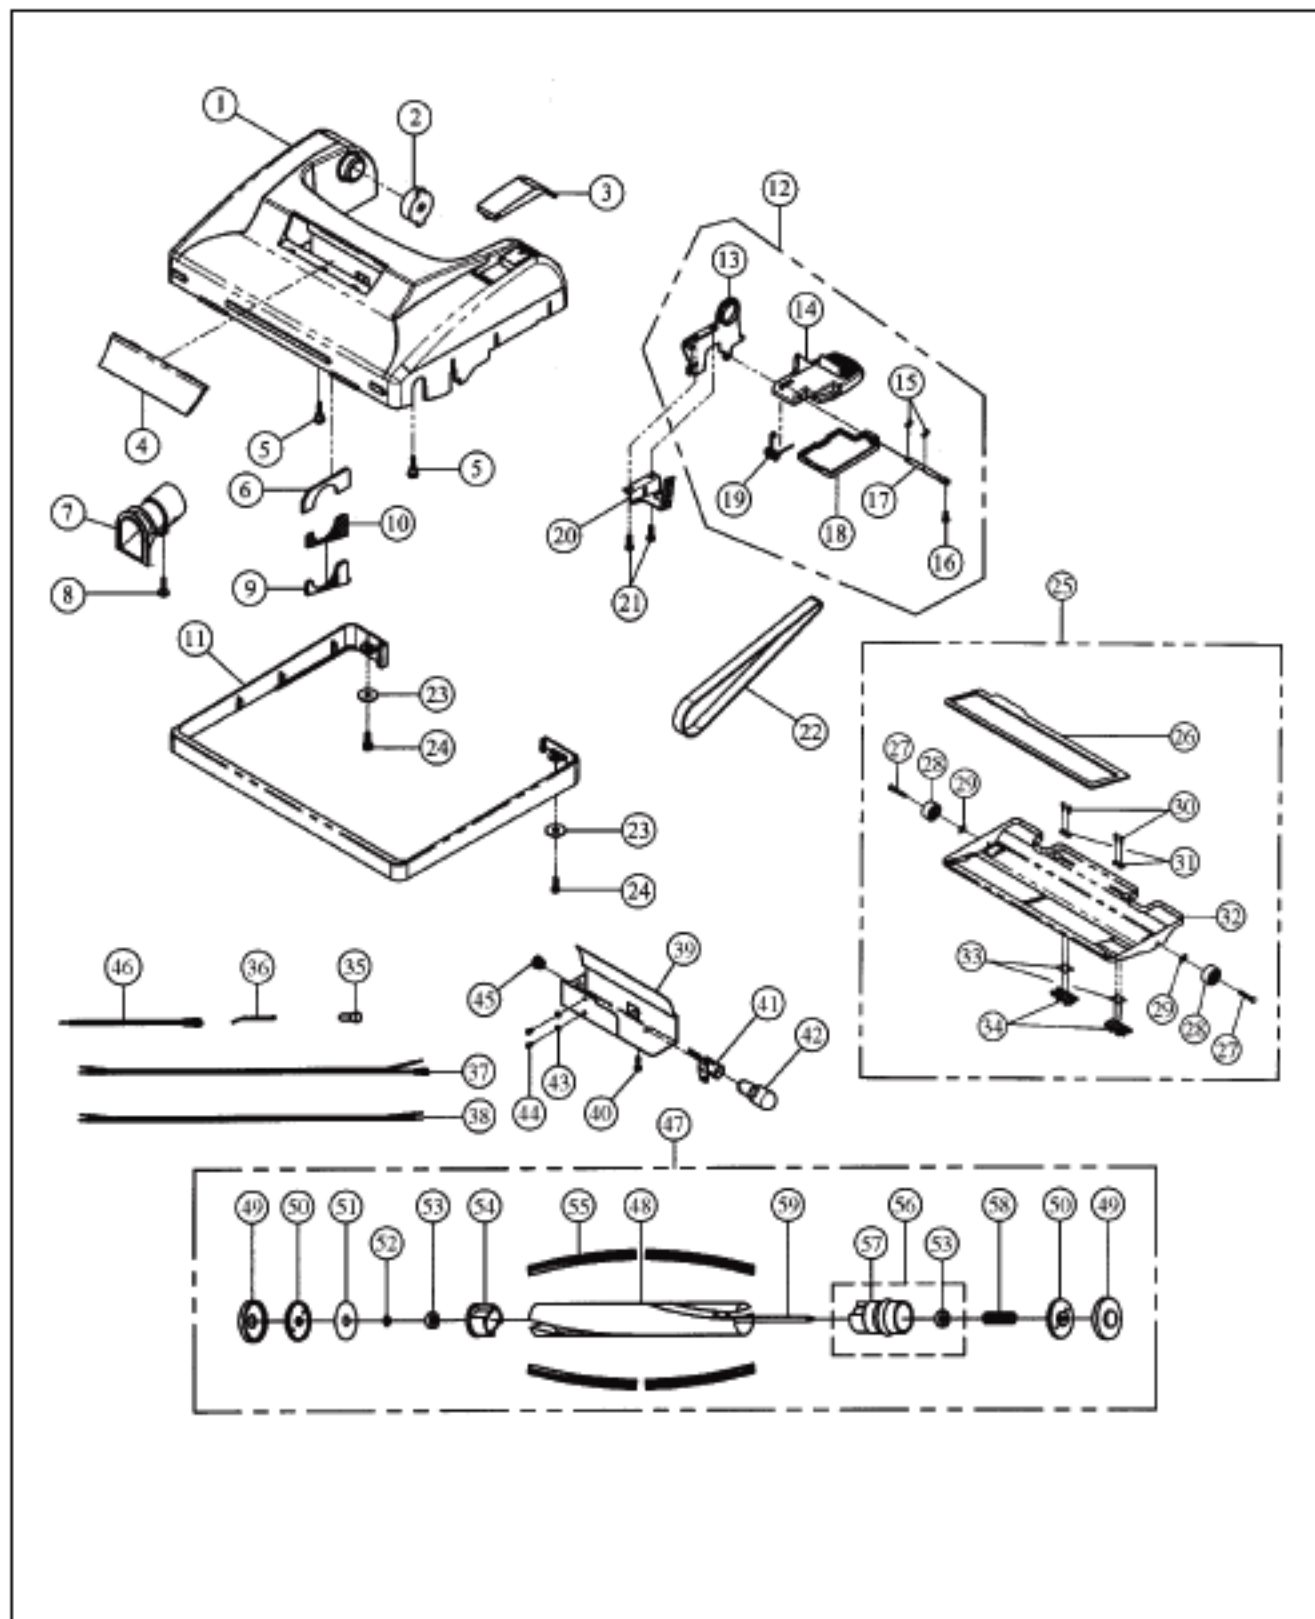

CIRRUS/PROGRADE Original & Replacement

Model CR68

Original & Replacement **CIRRUS/PROGRADE**

Model CR68

KEY	PART NO.	DESCRIPTION	KEY	PART NO.	DESCRIPTION
1	C-73000	Nozzle Housing (White)	32	C-76101	Bottom Plate
2	C-73400	Plastic Bushing (Black)	33	C-77018	Bottom Plate Latch Spring
3	C-73450	Carpet/Floor Pedal Cover (White)	34	C-76400	Bottom Plate Latch (Black)
4	C-73410	Clear Lens	35	SS-3270	Wire Connector
5	C-77039	Bottom Plate Lock Screw	36	C-32003	Cord Clip
6	C-73480	Nozzle Housing Felt Packing	37	C-36900	Lead Wire (Black)
7	C-73430	Hose Inlet Fitting (Red)	38	C-36902	Lead Wire (White)
8	C-77040	Screw	39	C-73412	Lamp Reflector
9	C-73482	Vented Support Fitting	40	C-77000	Screw
10	C-73484	Vented Support Felt Packing	41	C-73414	Bulb Socket
11	C-74100	Furniture Guard (Black)	42	FA-3515	Light Bulb
12	C-73720	Foot Pedal Complete (Black)	43	C-77045	Spring Washer
13	C-73780	Pedal Frame	44	C-77046	Screw
14	C-73722	Foot Pedal (Black)	45	C-36914	Wire Bushing
15	C-77041	E-Clip	46	C-36908	Lead Wire (Black)
16	C-77032	Screw	47	C-20000	Agitator Assembly (Metal)
17	C-73782	Foot Pedal Shaft	48	C-20500	Agitator Core (Metal)
18	C-73790	Rear Belt Cover (Black)	49	C-20510	Rubber End Cover (Black)
19	C-77042	Foot Pedal Spring	50	C-20512	End Cap
20	C-73486	Belt Guard	51	C-77036	Agitator Felt Washer
21	C-77043	Screw	52	C-77037	Washer
22	C-10000	Belt 2 Pk	53	C-62000	Agitator Bearing
23	C-77044	Washer	54	C-20514	Agitator Bearing Holder
24	C-77000	Set Screw	55	C-22000	Brush Strip
25	C-76100	Bottom Plate Assembly	56	C-20516	Agitator Pulley Complete
26	C-76001	Bottom Plate Gasket	57	C-20519	Agitator Pulley
27	C-71010	Front Wheel Pin	58	C-20530	Agitator Pulley Bushing
28	C-71011	Front Wheel (Black)	59	C-20522	Agitator Shaft
29	C-77015	Push-On Nut			
30	C-77016	Screw			
31	C-77017	Washer			